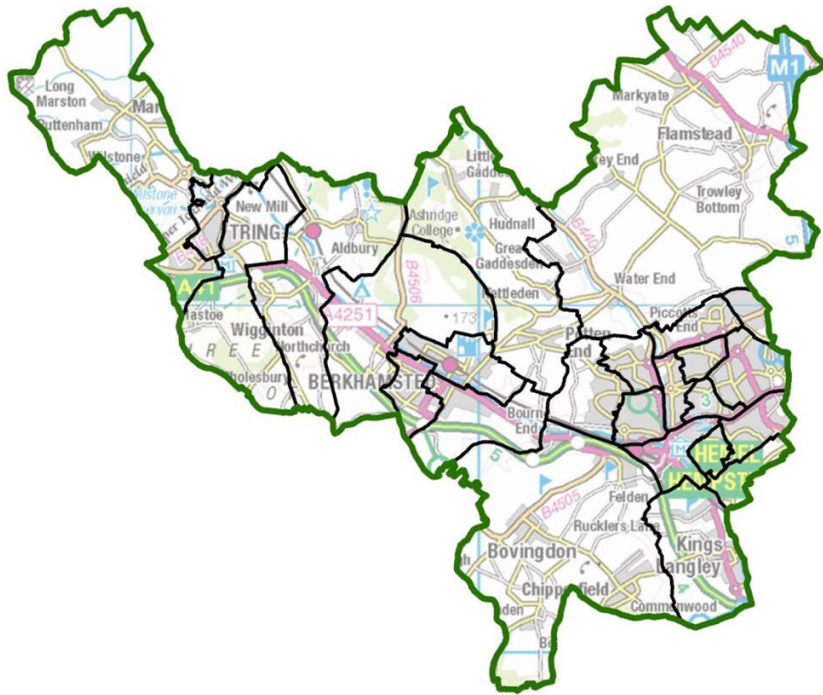

Have your say

Dacorum Electoral Review

The Local Government Boundary Commission for England is asking for your views on our electoral review of Dacorum. The review will agree new ward boundaries across the council.

- Do you have suggestions about where your ward boundaries should be?
- Where do people in your area go to access local facilities, such as shops and leisure activities?
- Which areas do you identify as your local community?