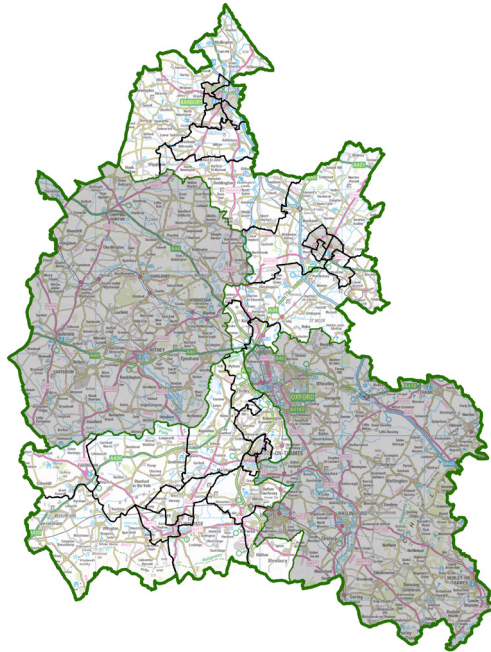

Have your say

Oxfordshire Electoral Review

The Local Government Boundary Commission for England is asking for your views on proposed new electoral arrangements for Oxfordshire.

We want to hear your thoughts on proposed division boundaries in:

- Cherwell
- Vale of White Horse

Consultation closes: 22 April 2024

reviews@lgbce.org.uk

<https://www.lgbce.org.uk/all-reviews/oxfordshire>

Review Officer (Oxfordshire),
LGBCE, PO Box 133, Blyth, NE24 9FE