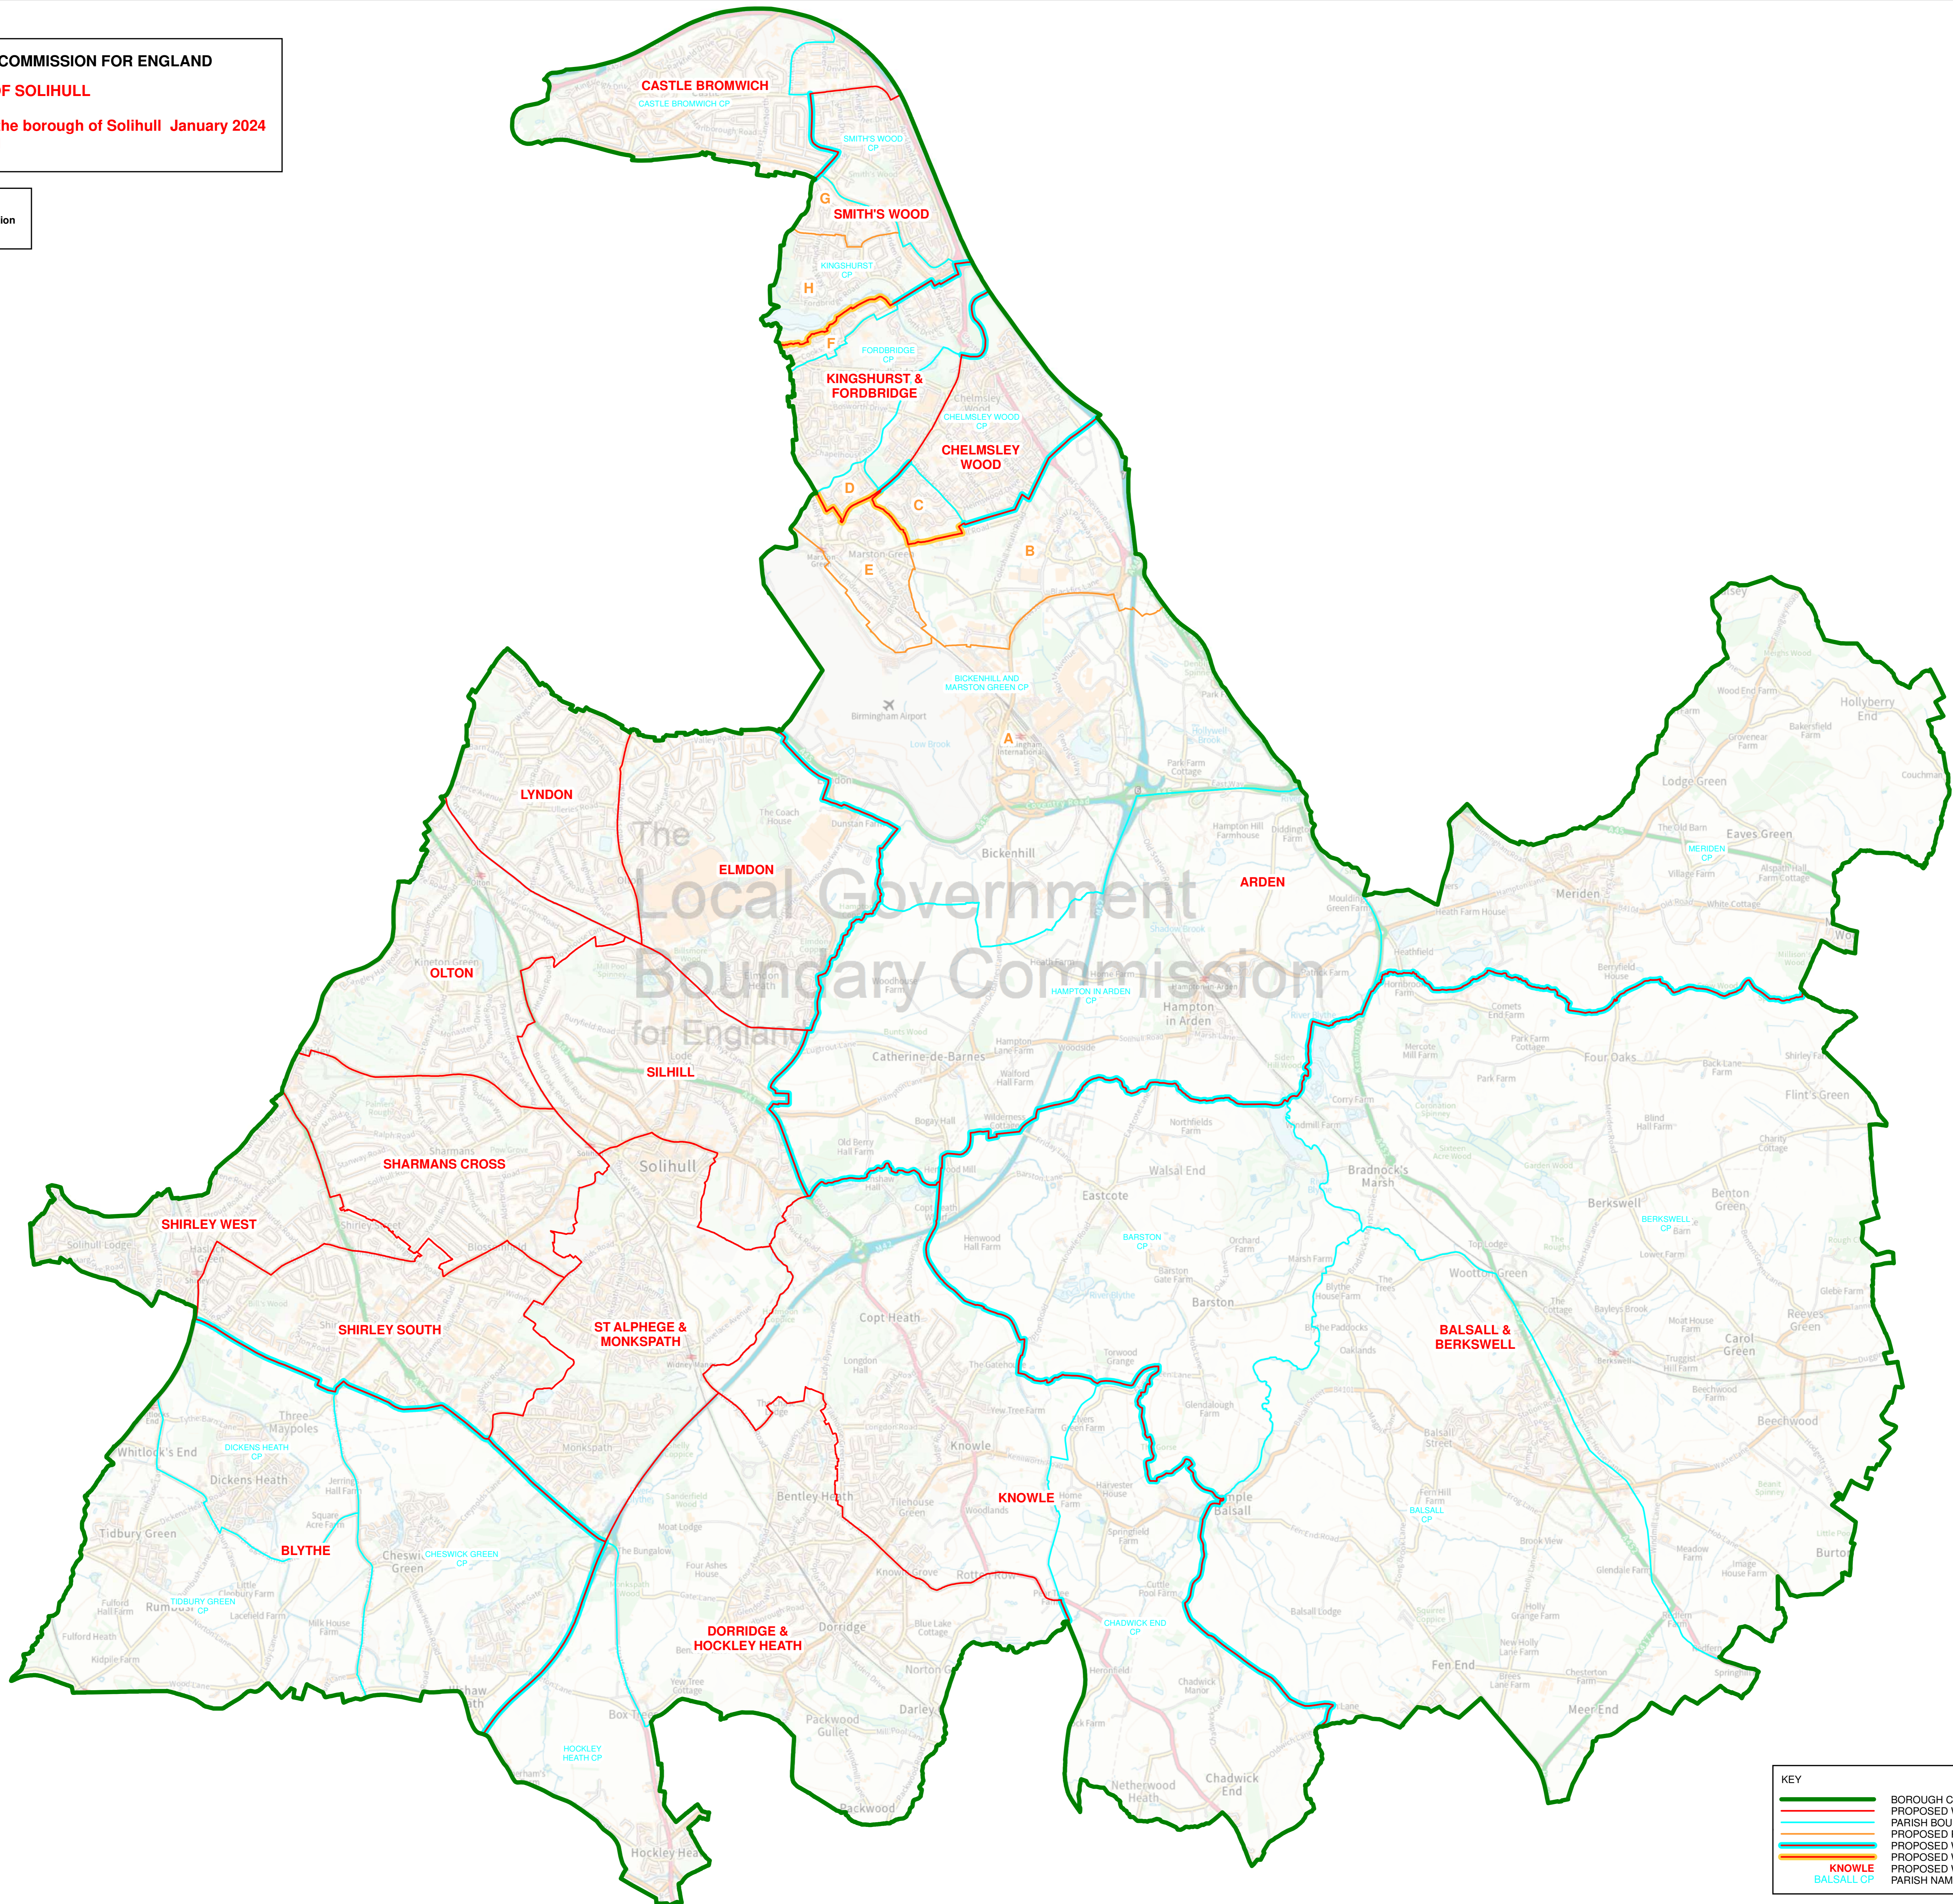

THE LOCAL GOVERNMENT BOUNDARY COMMISSION FOR ENGLAND
ELECTORAL REVIEW OF SOLIHULL
Draft recommendations for ward boundaries in the borough of Solihull January 2024
Sheet 1 of 1

Boundary alignment and names shown on the mapping background may not be up to date. They may differ from the latest boundary information applied as part of this review.

KEY TO PARISH WARDS

BICKENHILL AND MARSTON GREEN CP

- A BICKENHILL
- B BLACKFIRS
- C BROOKLANDS
- D LOW BROOK
- E MARSTON GREEN

KINGSHURST CP

- F COOKS LANE
- G KINGSHURST NORTH
- H KINGSHURST SOUTH

KEY	
	BOROUGH COUNCIL BOUNDARY
	PROPOSED WARD BOUNDARY
	PARISH BOUNDARY
	PROPOSED PARISH WARD BOUNDARY
	PROPOSED WARD BOUNDARY COINCIDENT WITH PARISH BOUNDARY
	PROPOSED WARD BOUNDARY COINCIDENT WITH PROPOSED PARISH WARD BOUNDARY
	KNOWLE
	BALSALL CP
	PARISH NAME