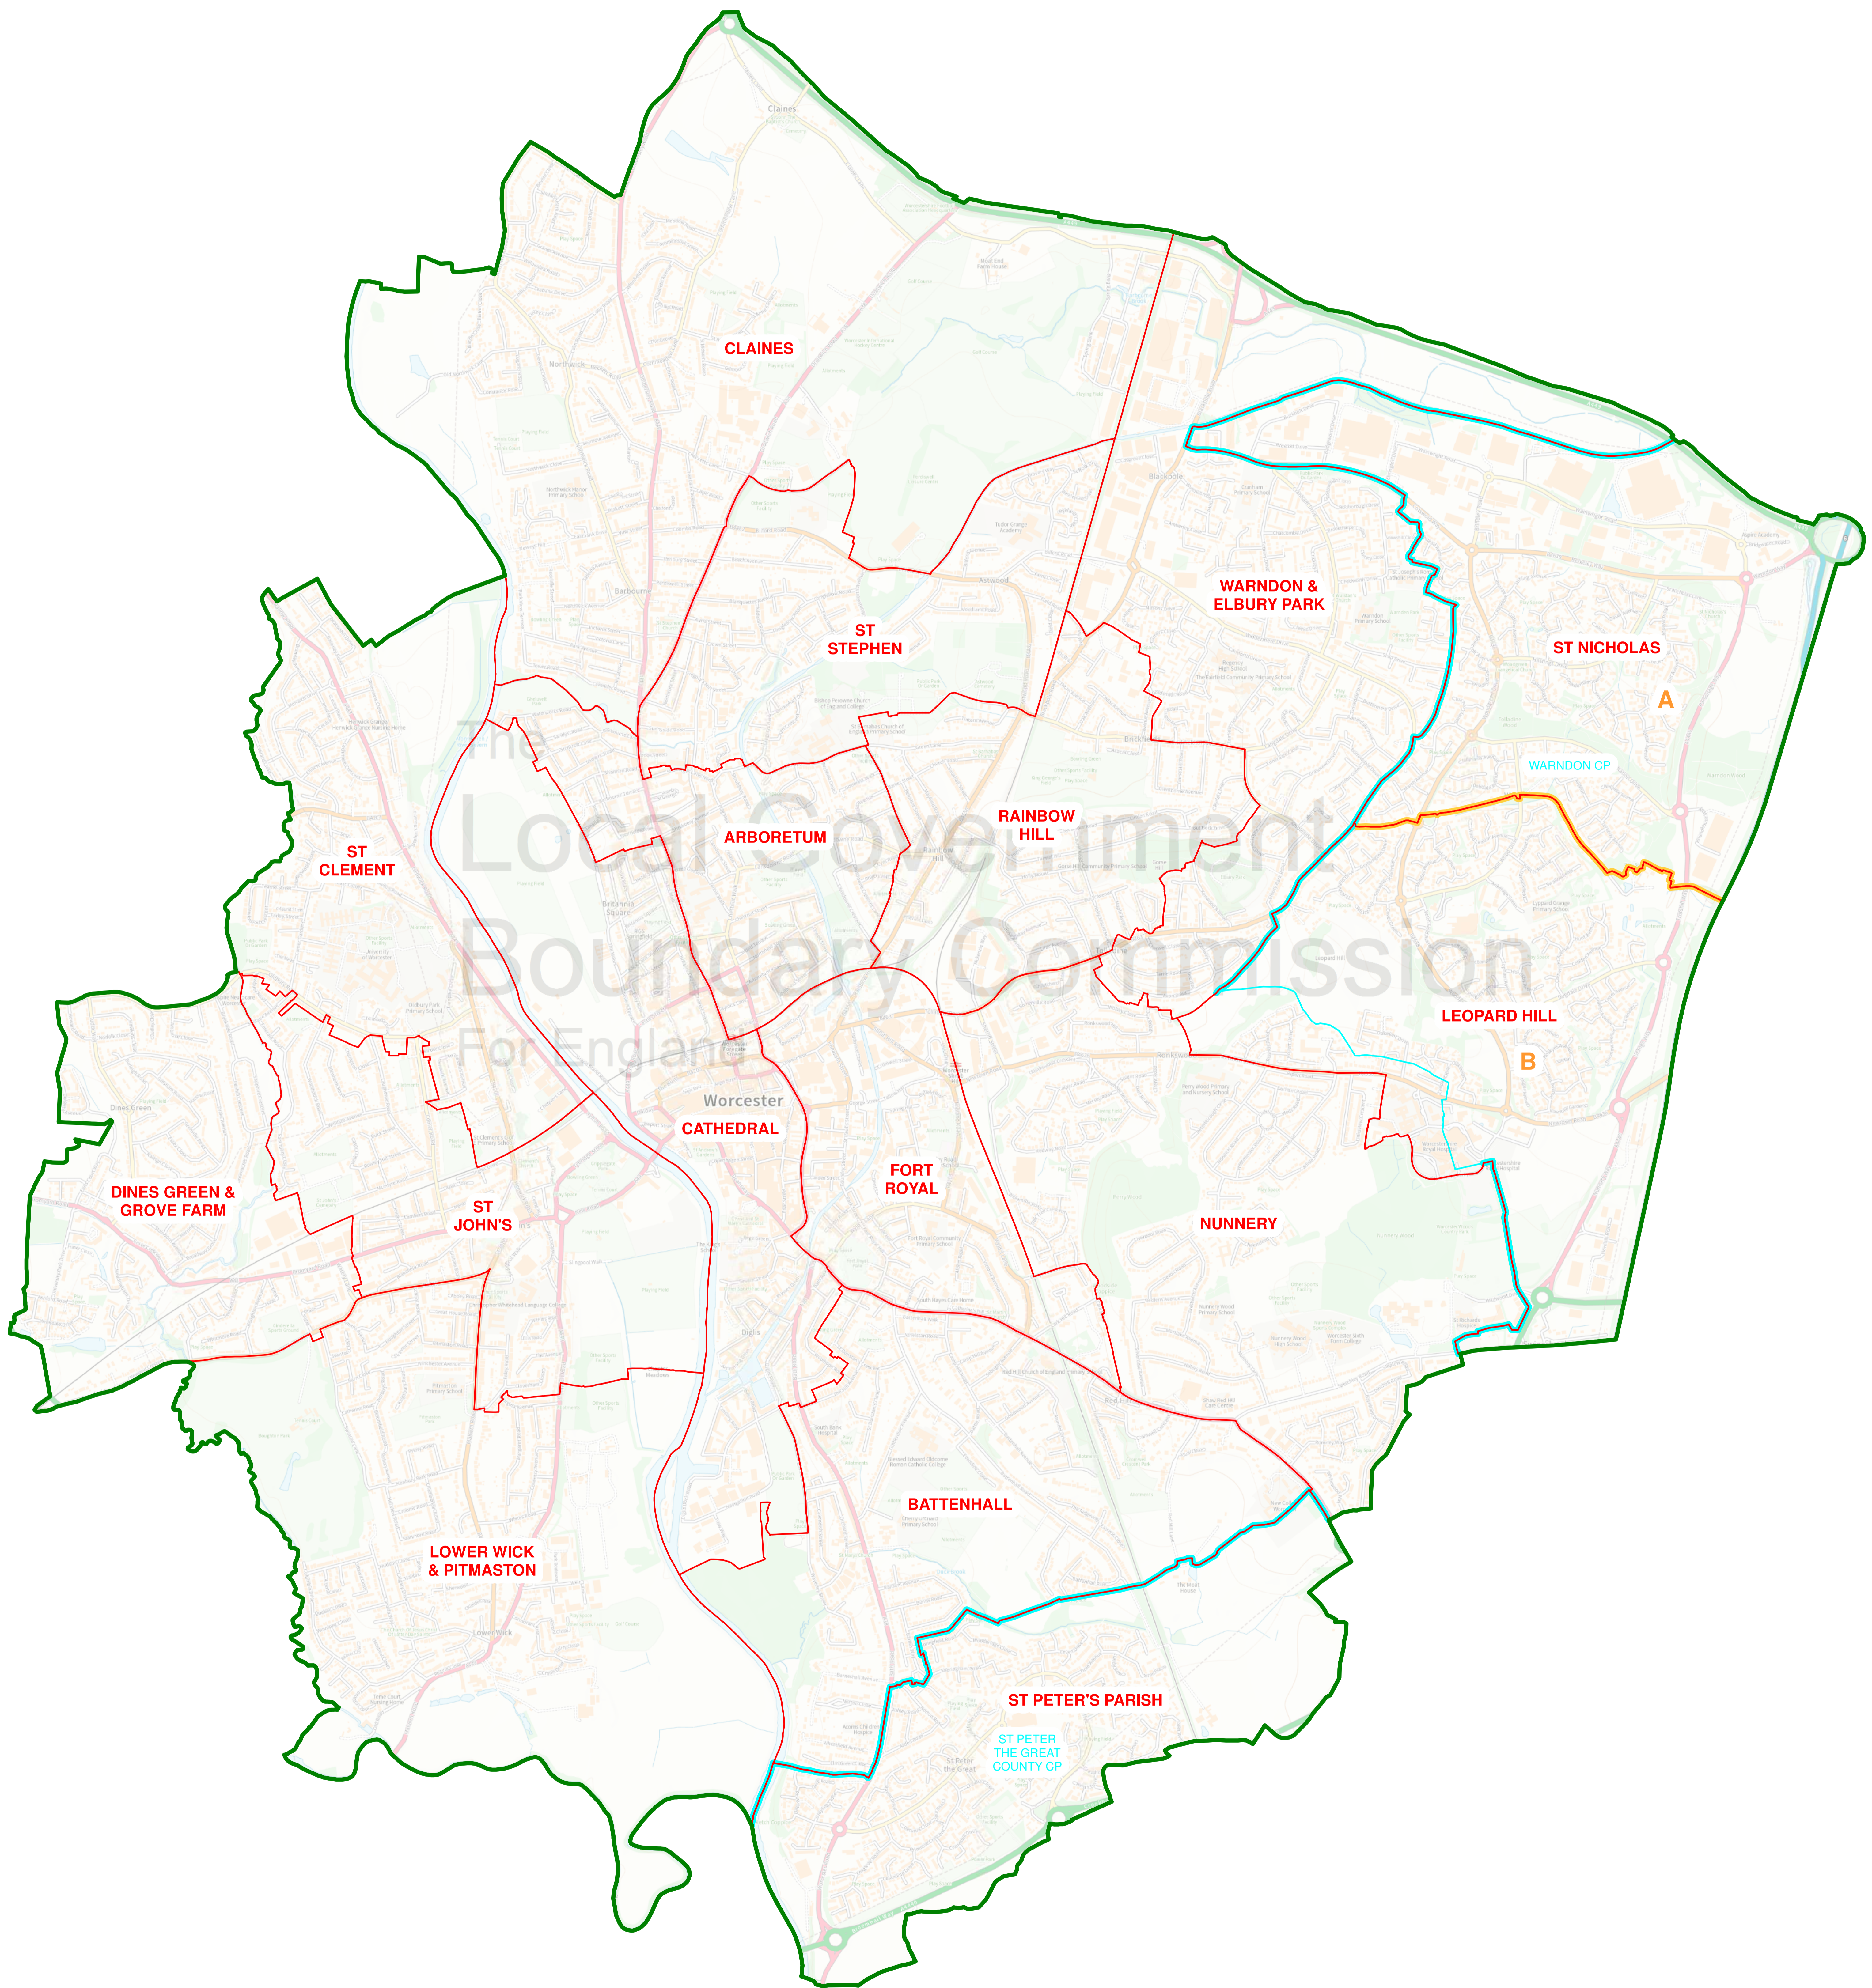

Map referred to in the Worcester (Electoral Changes) Order 2024
Sheet 1 of 1

Boundary alignment and names shown on the mapping background
may not be up to date. They may differ from the latest boundary information
applied as part of this review.

KEY TO PARISH WARDS

WARNDON CP

- A WARNDON VILLAGES NORTH
- B WARNDON VILLAGES SOUTH

KEY	
	CITY COUNCIL BOUNDARY
	WARD BOUNDARY
	PARISH BOUNDARY
	WARD BOUNDARY COINCIDENT WITH PARISH BOUNDARY
	WARD BOUNDARY COINCIDENT WITH PARISH WARD BOUNDARY
	NUNNERY
	WARNDON CP
	ST PETER THE GREAT COUNTY CP
	PARISH NAME