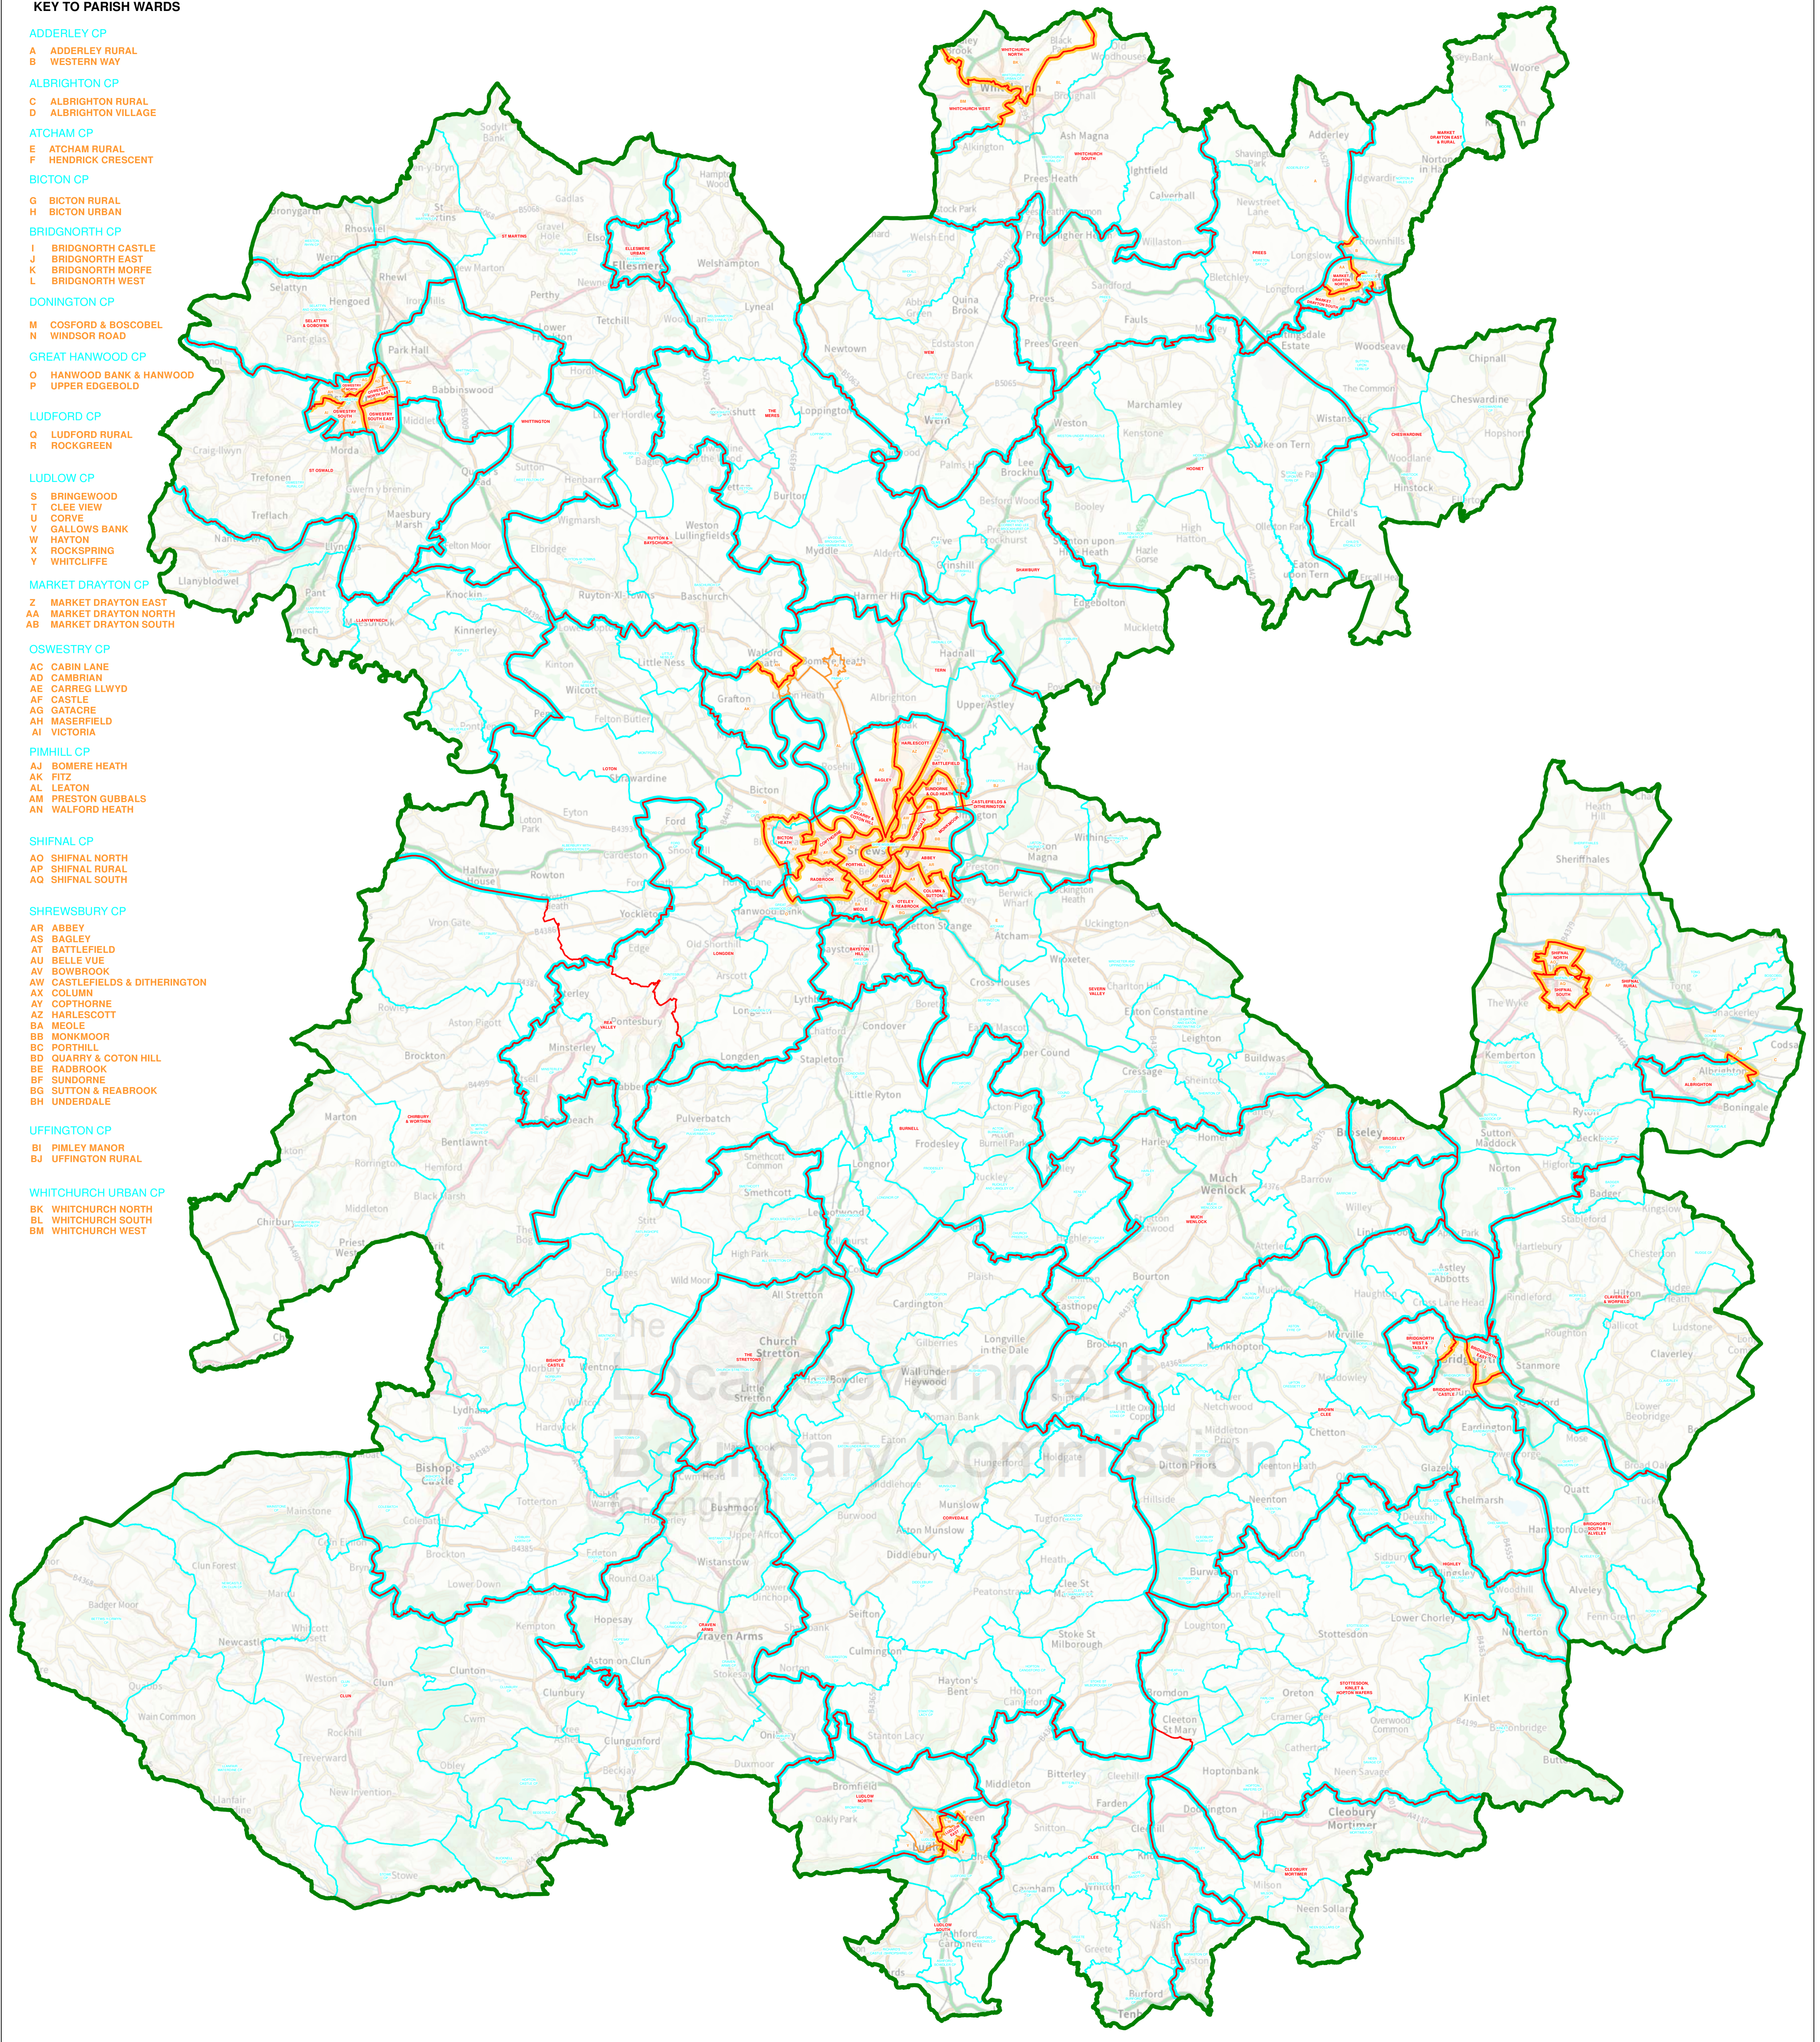

Boundary alignment and names shown on the mapping background may not be up to date. They may differ from the latest boundary information applied as part of this review.

KEY TO PARISH WARDS

ADDERLEY CP

- A ADDERLEY RURAL
- B WESTERN WAY

ALBRIGHTON CP

- C ALBRIGHTON RURAL
- D ALBRIGHTON VILLAGE

ATCHAM CP

- E ATCHAM RURAL
- F HENDRICK CRESCENT

BICTON CP

- G BICTON RURAL
- H BICTON URBAN

BRIDGNORTH CP

- I BRIDGNORTH CASTLE
- J BRIDGNORTH EAST
- K BRIDGNORTH MORFE
- L BRIDGNORTH WEST

DONINGTON CP

- M COSFORD & BOSCOBEL
- N WINDSOR ROAD

GREAT HANWOOD CP

- O HANWOOD BANK & HANWOOD
- P UPPER EDGEBOLE

LUDFORD CP

- Q LUDFORD RURAL
- R ROCKGREEN

LUDLOW CP

- S BRINGEWOOD
- T CLEE VIEW
- U CORVE
- V GALLOWS BANK
- W HAYTON
- X ROCKSPRING
- Y WHITCLIFFE

MARKET DRAYTON CP

- Z MARKET DRAYTON EAST
- AA MARKET DRAYTON NORTH
- AB MARKET DRAYTON SOUTH

OSWESTRY CP

- AC CABIN LANE
- AD CAMBIAN
- AE CARREG LLWYD
- AF CASTLE
- AG GATACRE
- AH MASERFIELD
- AI VICTORIA

PIMHILL CP

- AJ BOMERE HEATH
- AK FITZ
- AL LEATON
- AM PRESTON GUBBALS
- AN WALFORD HEATH

SHIFNAL CP

- AO SHIFNAL NORTH
- AP SHIFNAL RURAL
- AQ SHIFNAL SOUTH

SHREWSBURY CP

- AR ABBEY
- AS BAGLEY
- AT BATTLEFIELD
- AU BELLE VUE
- AV BOWBROOK
- AW CASTLEFIELDS & DITHERINGTON
- AX COLUMN
- AY COPTHORNE
- AZ HARLESCOTT
- BA MEOLE
- BB MONKMOOR
- BC PORTHILL
- BD QUARRY & COTON HILL
- BE RADBROOK
- BF SUNDORNE
- BG SUTTON & REABROOK
- BH UNDERDALE

UFFINGTON CP

- BI PIMLEY MANOR
- BJ UFFINGTON RURAL

WHITCHURCH URBAN CP

- BK WHITCHURCH NORTH
- BL WHITCHURCH SOUTH
- BM WHITCHURCH WEST

KEY	
	COUNTY COUNCIL BOUNDARY
	ELECTORAL DIVISION BOUNDARY
	PARISH BOUNDARY
	PARISH WARD BOUNDARY
	ELECTORAL DIVISION BOUNDARY COINCIDENT WITH PARISH BOUNDARY
	ELECTORAL DIVISION BOUNDARY COINCIDENT WITH PARISH WARD BOUNDARY
	CLEE
	NASH CP
	PARISH NAME