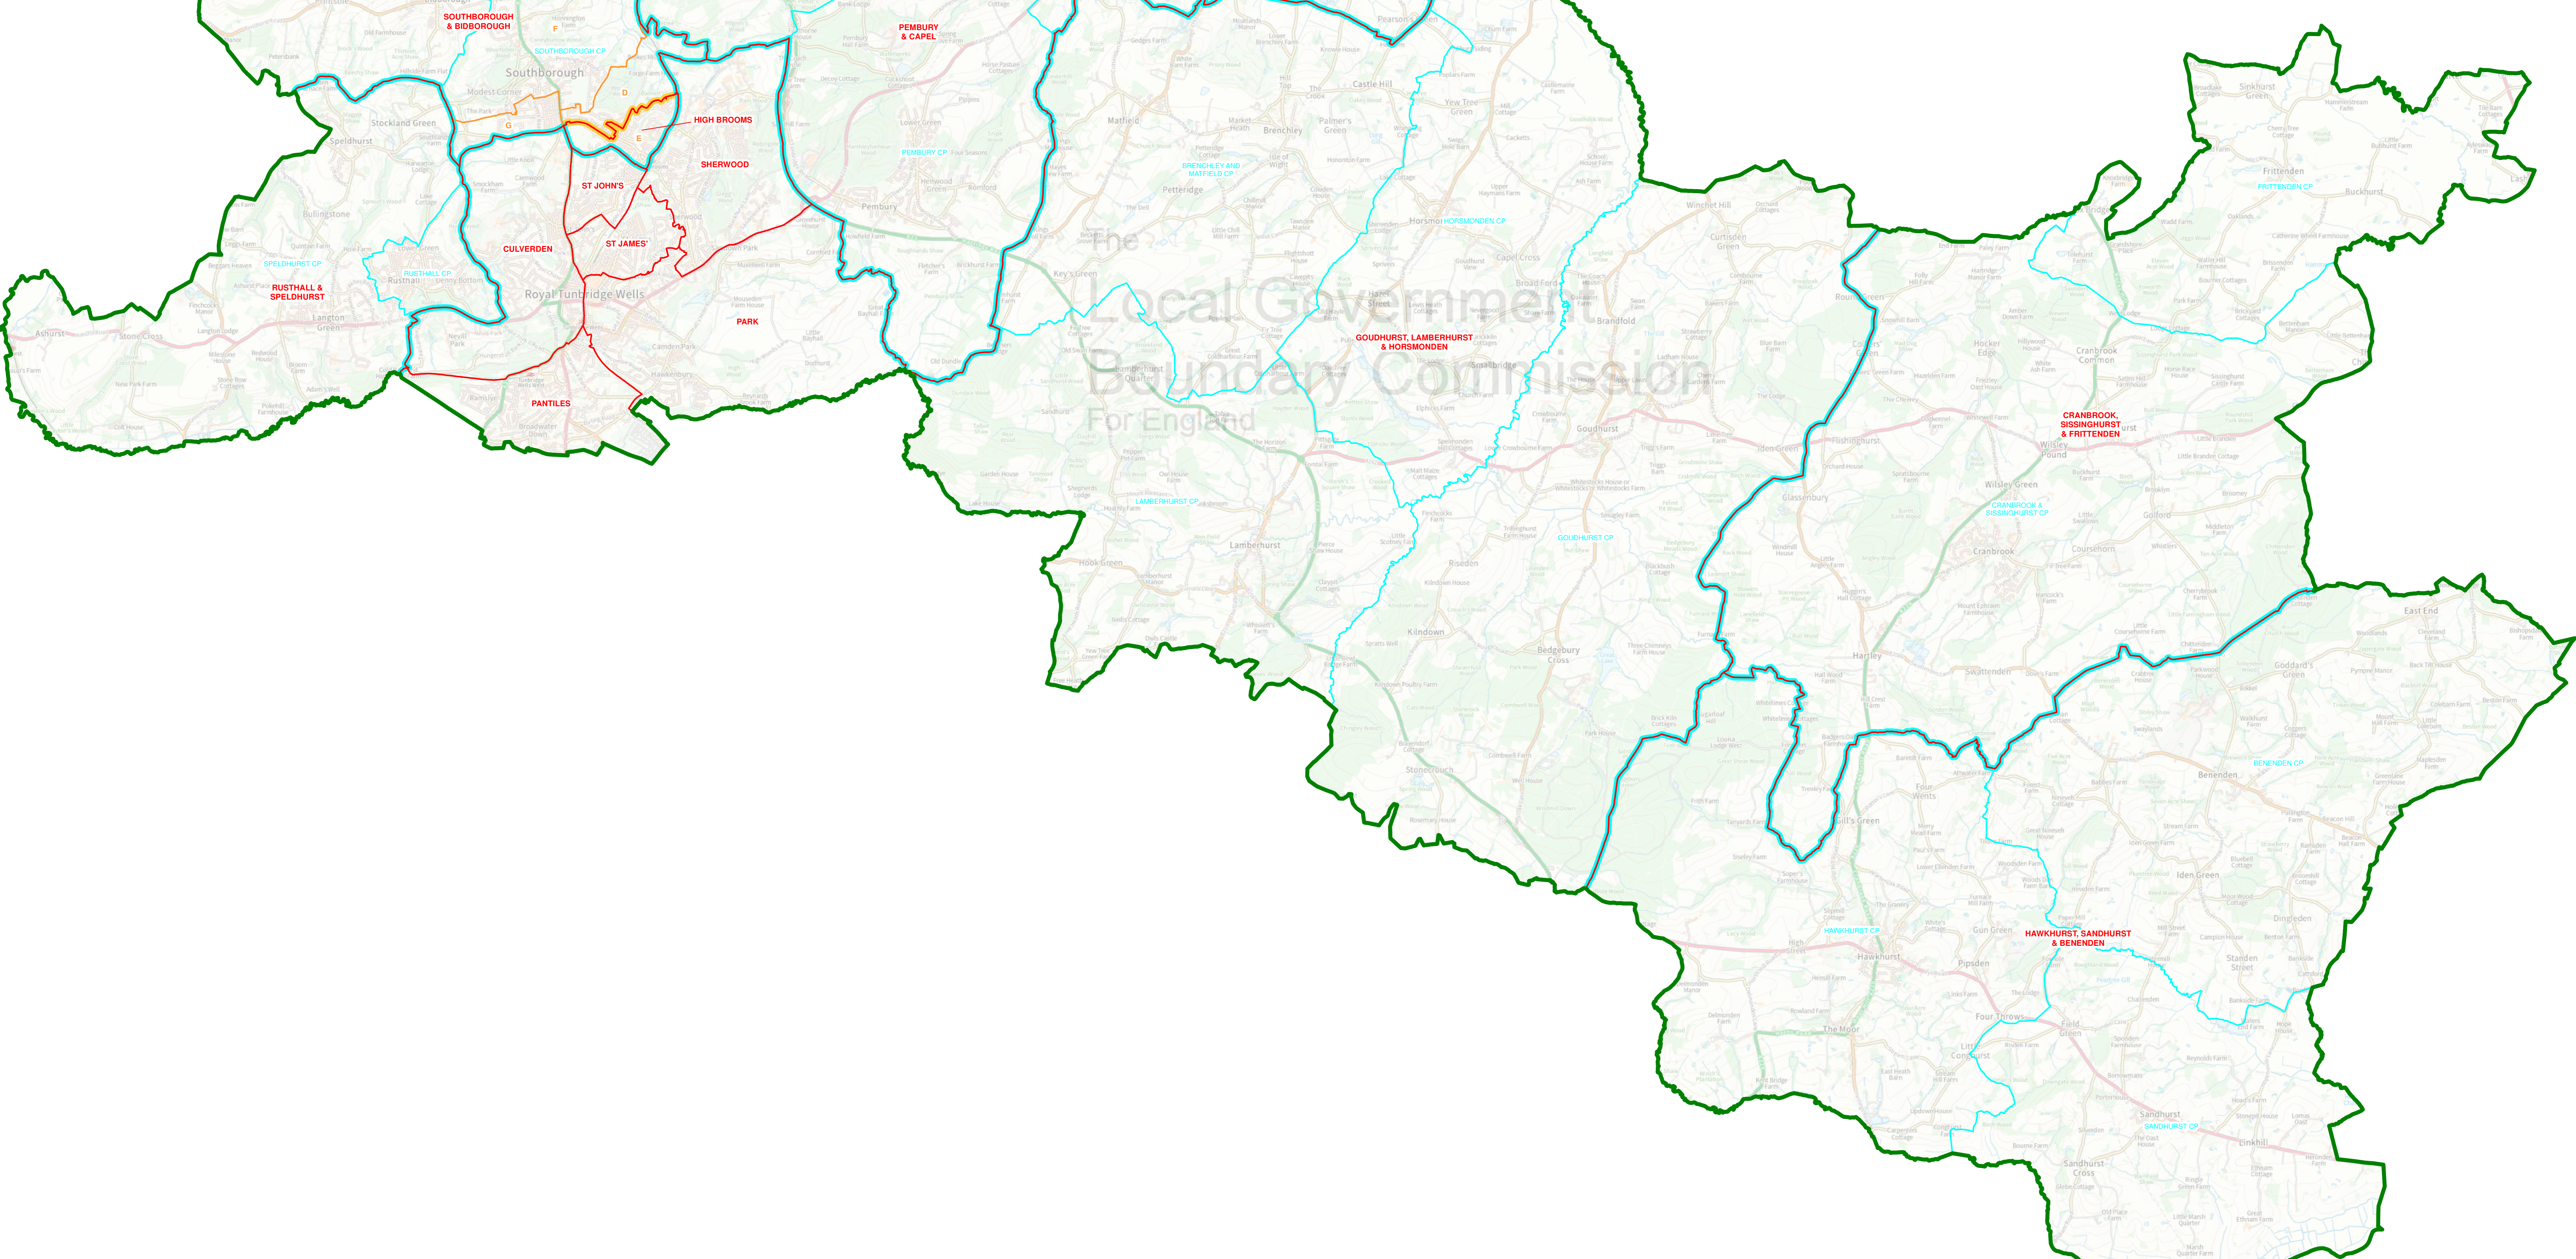

Map referred to in the Tunbridge Wells (Electoral Changes) Order 2024
Sheet 1 of 1

KEY TO PARISH WARDS

PADDOCK WOOD CP

SOUTHBOROUGH CP

- D SOUTHBOROUGH EAST
- E SOUTHBOROUGH HIGH BROOMS
- F SOUTHBOROUGH NORTH
- G SOUTHBOROUGH WEST

KEY	
	BOROUGH COUNCIL BOUNDARY
	WARD BOUNDARY
	PARISH BOUNDARY
	PARISH WARD BOUNDARY
	WARD BOUNDARY COINCIDENT WITH PARISH BOUNDARY
	WARD BOUNDARY COINCIDENT WITH PARISH WARD BOUNDARY
	PENTILES WARD NAME
	BENENDEN CP PARISH NAME