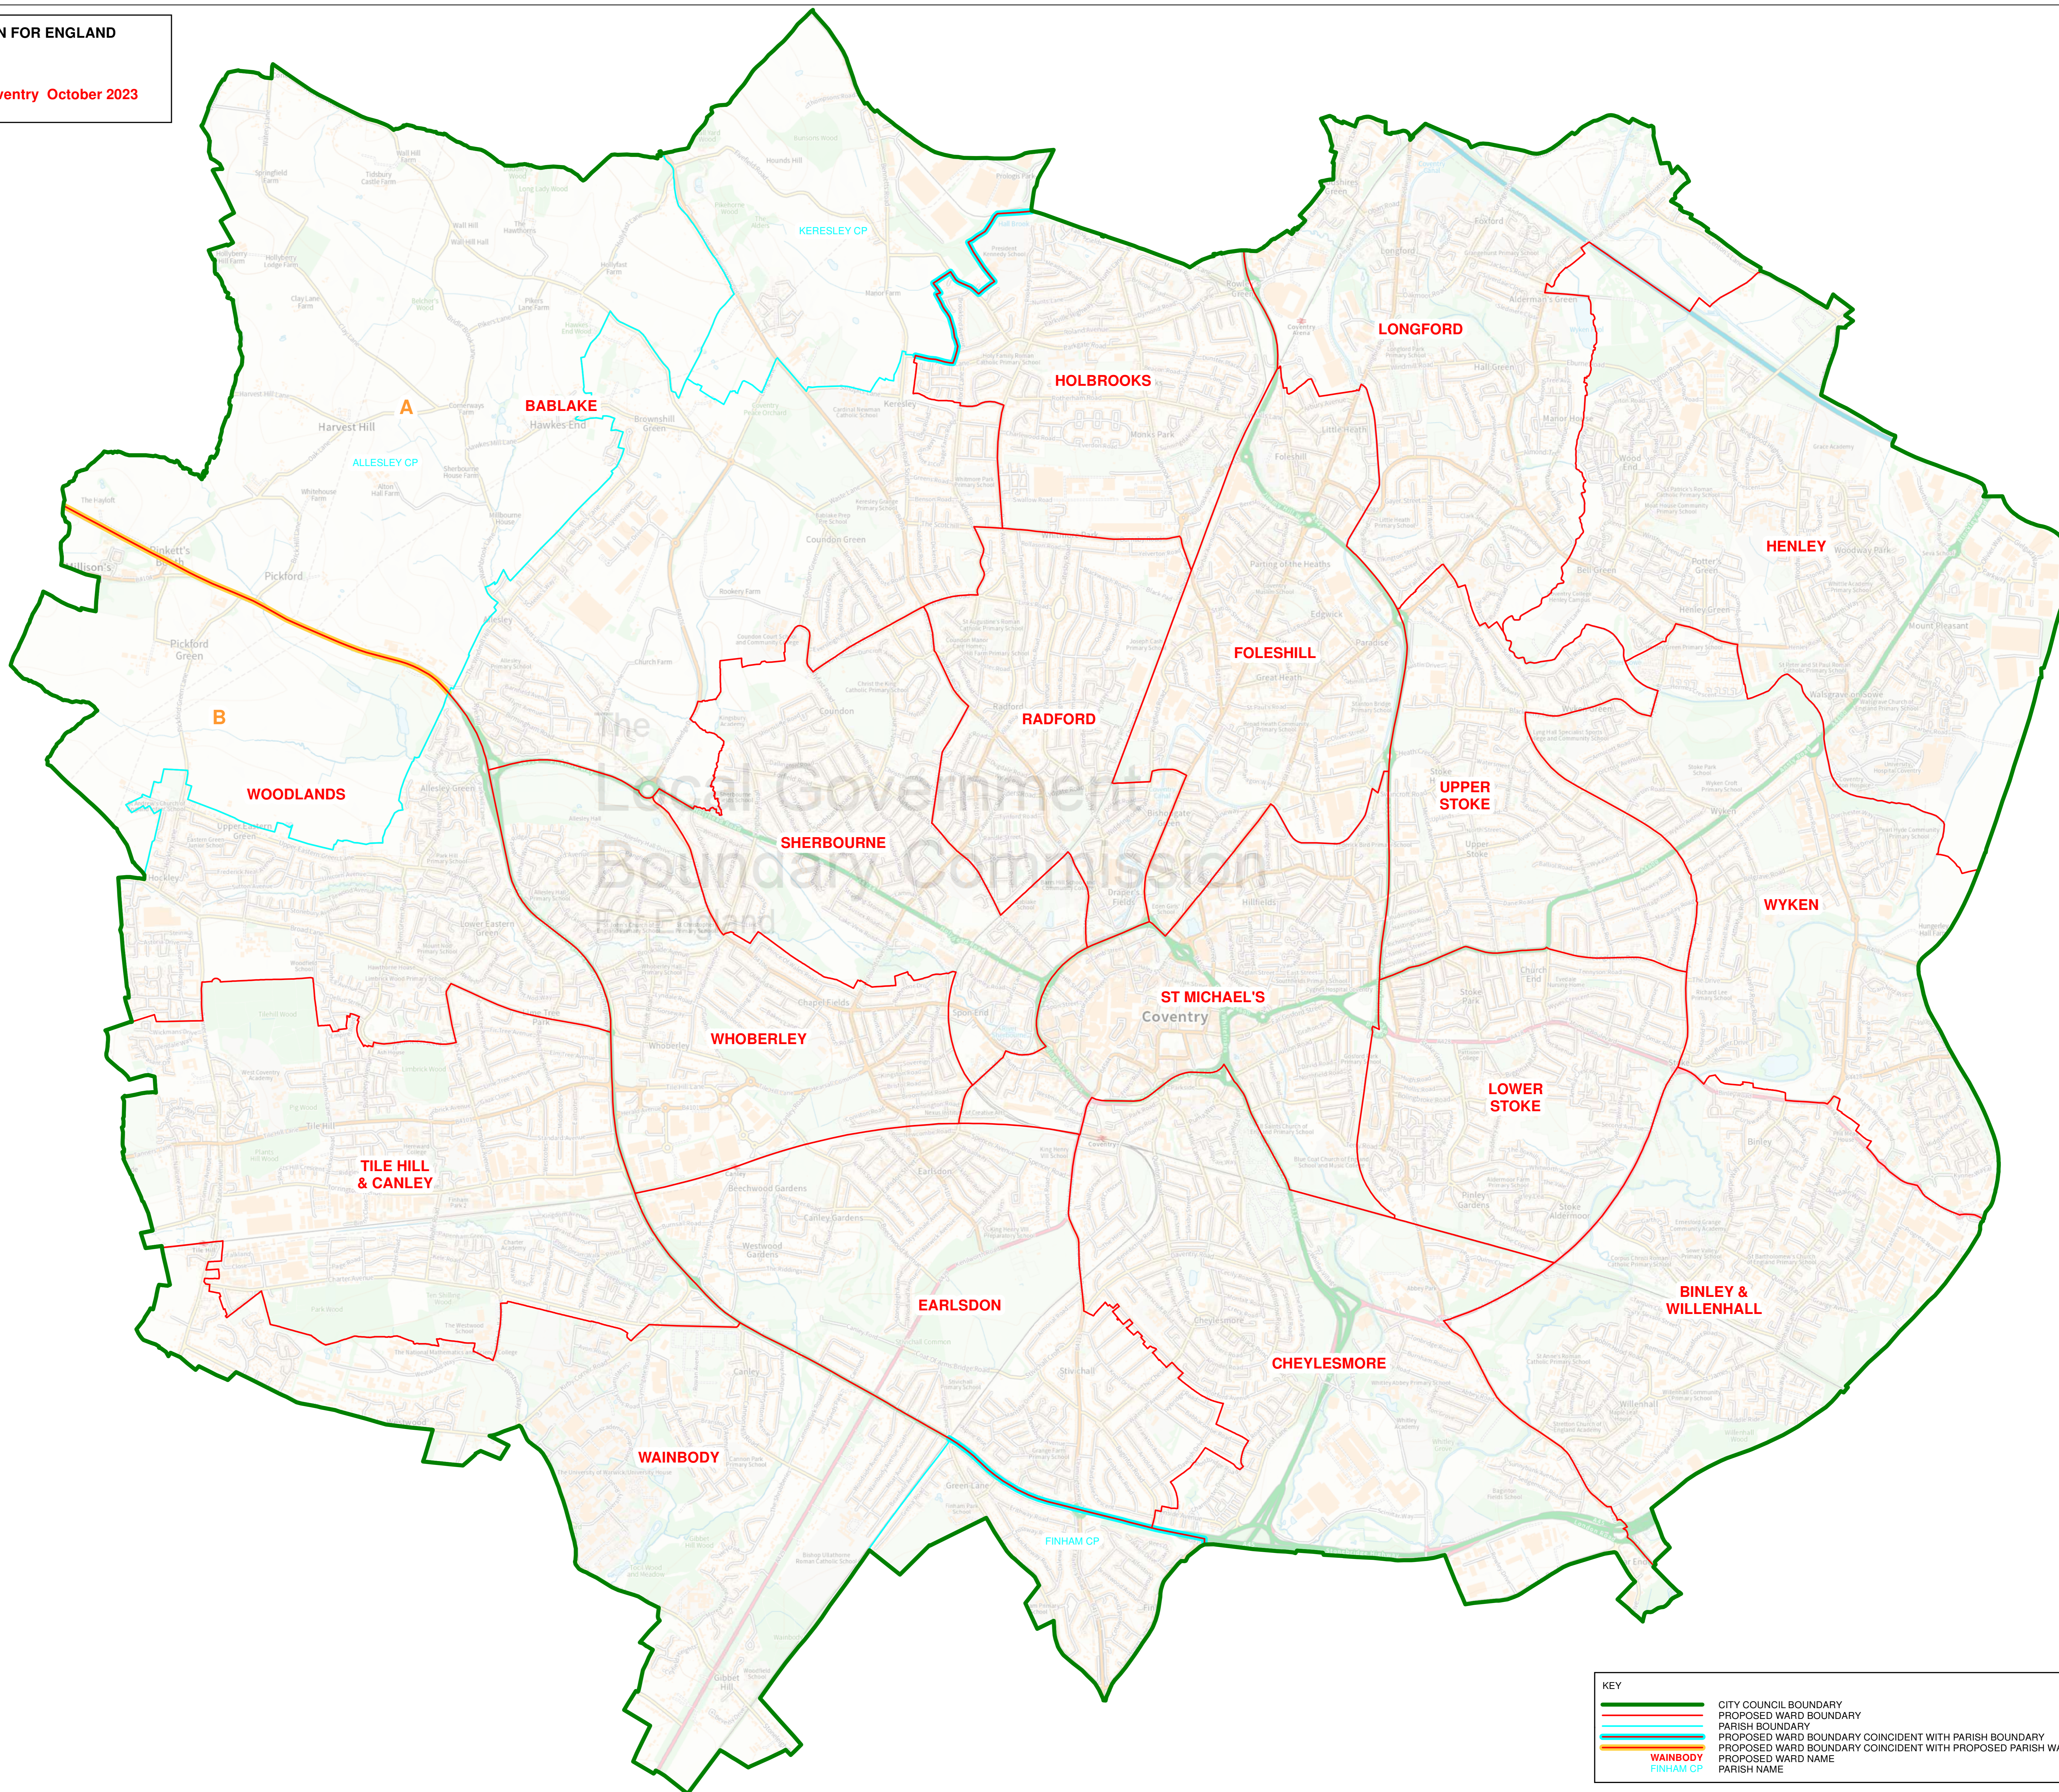

THE LOCAL GOVERNMENT BOUNDARY COMMISSION FOR ENGLAND

ELECTORAL REVIEW OF COVENTRY

Draft recommendations for ward boundaries in the city of Coventry October 2023
Sheet 1 of 1

KEY TO PARISH WARDS

- ALLESLEY CP
- A ALLESLEY
- B EASTERN GREEN

KEY	
	CITY COUNCIL BOUNDARY
	PROPOSED WARD BOUNDARY
	PARISH BOUNDARY
	PROPOSED WARD BOUNDARY COINCIDENT WITH PARISH BOUNDARY
	PROPOSED WARD BOUNDARY COINCIDENT WITH PROPOSED PARISH WARD BOUNDARY
	WAINBODY
	FINHAM CP
	PROPOSED WARD NAME
	PARISH NAME