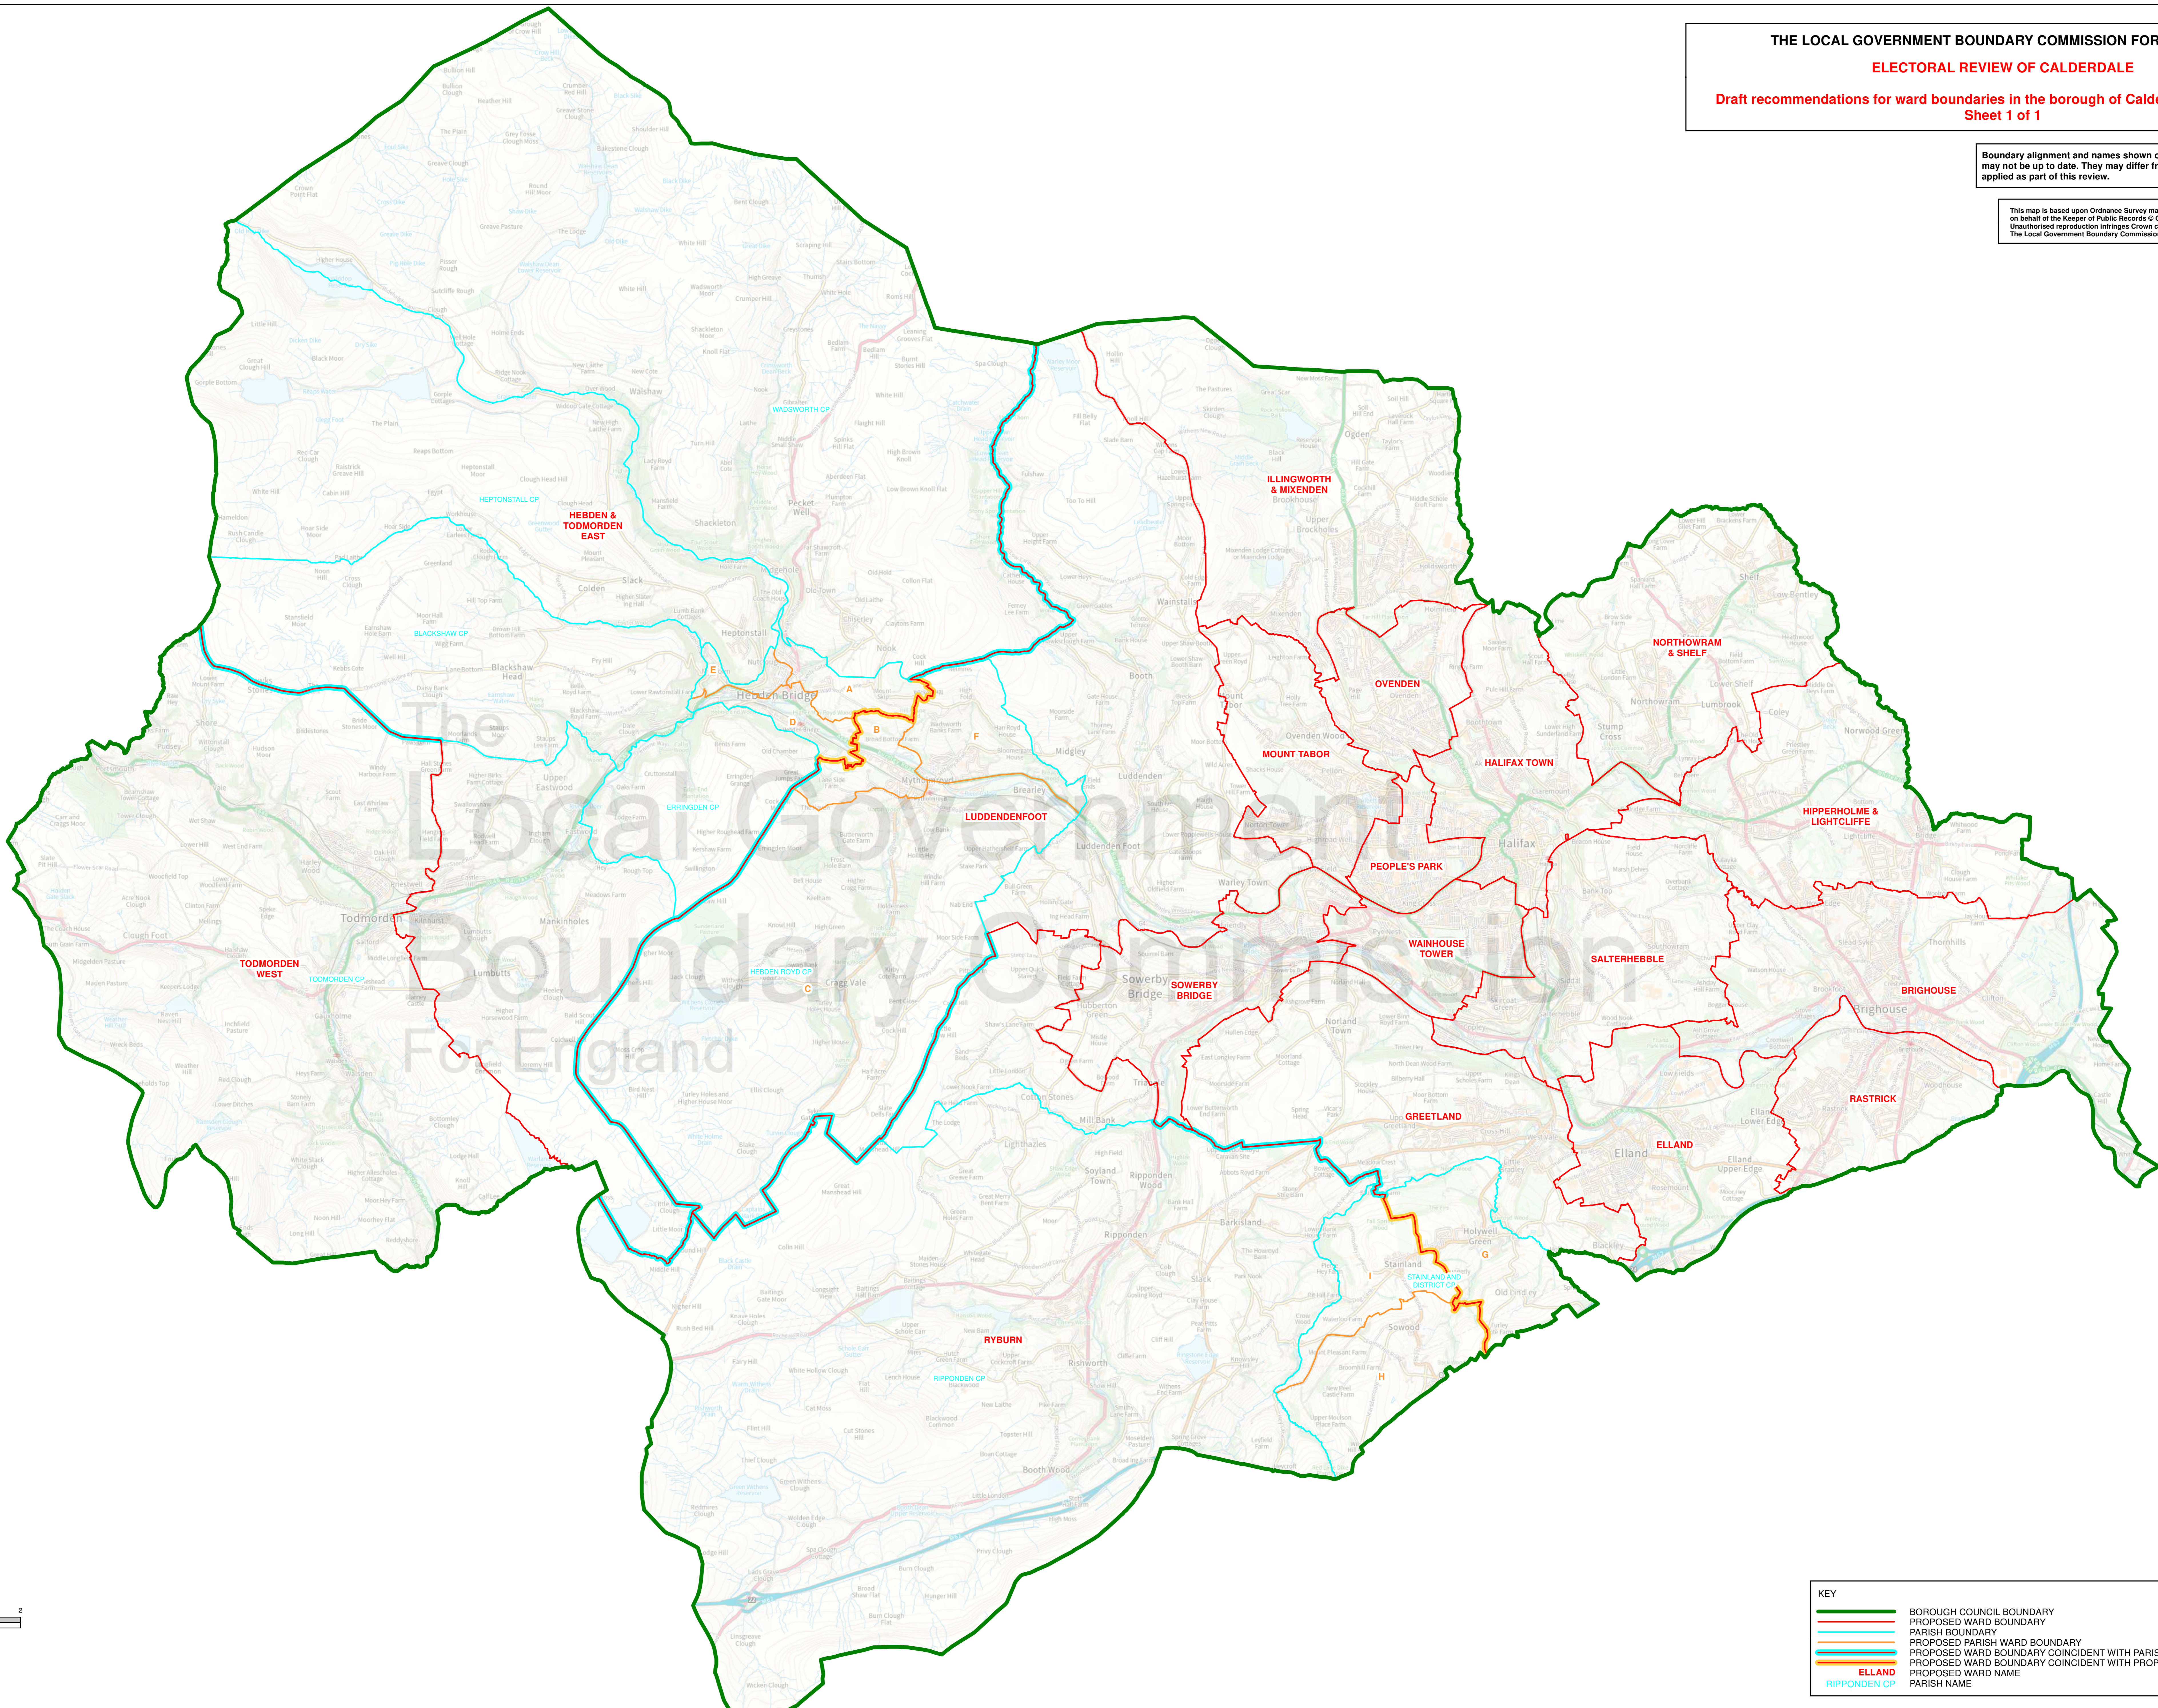

THE LOCAL GOVERNMENT BOUNDARY COMMISSION FOR ENGLAND
ELECTORAL REVIEW OF CALDERDALE
Draft recommendations for ward boundaries in the borough of Calderdale October 2023
Sheet 1 of 1

KEY TO PARISH WARDS

HEBDEN ROYD CP

- A BIRCHCLIFFE
- B CALDENE
- C CRAIG VALE
- D FAIRFIELD
- E WEST END
- F WHITE LEE

STANLAND AND DISTRICT CP

- G HOLYWELL GREEN
- H SOWOOD
- I STANLAND

KEY	
	BOROUGH COUNCIL BOUNDARY
	PROPOSED WARD BOUNDARY
	PARISH BOUNDARY
	PROPOSED PARISH WARD BOUNDARY
	PROPOSED WARD BOUNDARY COINCIDENT WITH PARISH BOUNDARY
	PROPOSED WARD BOUNDARY COINCIDENT WITH PROPOSED PARISH WARD BOUNDARY
	ELLAND
	RIPPONDEN CP
	PARISH NAME