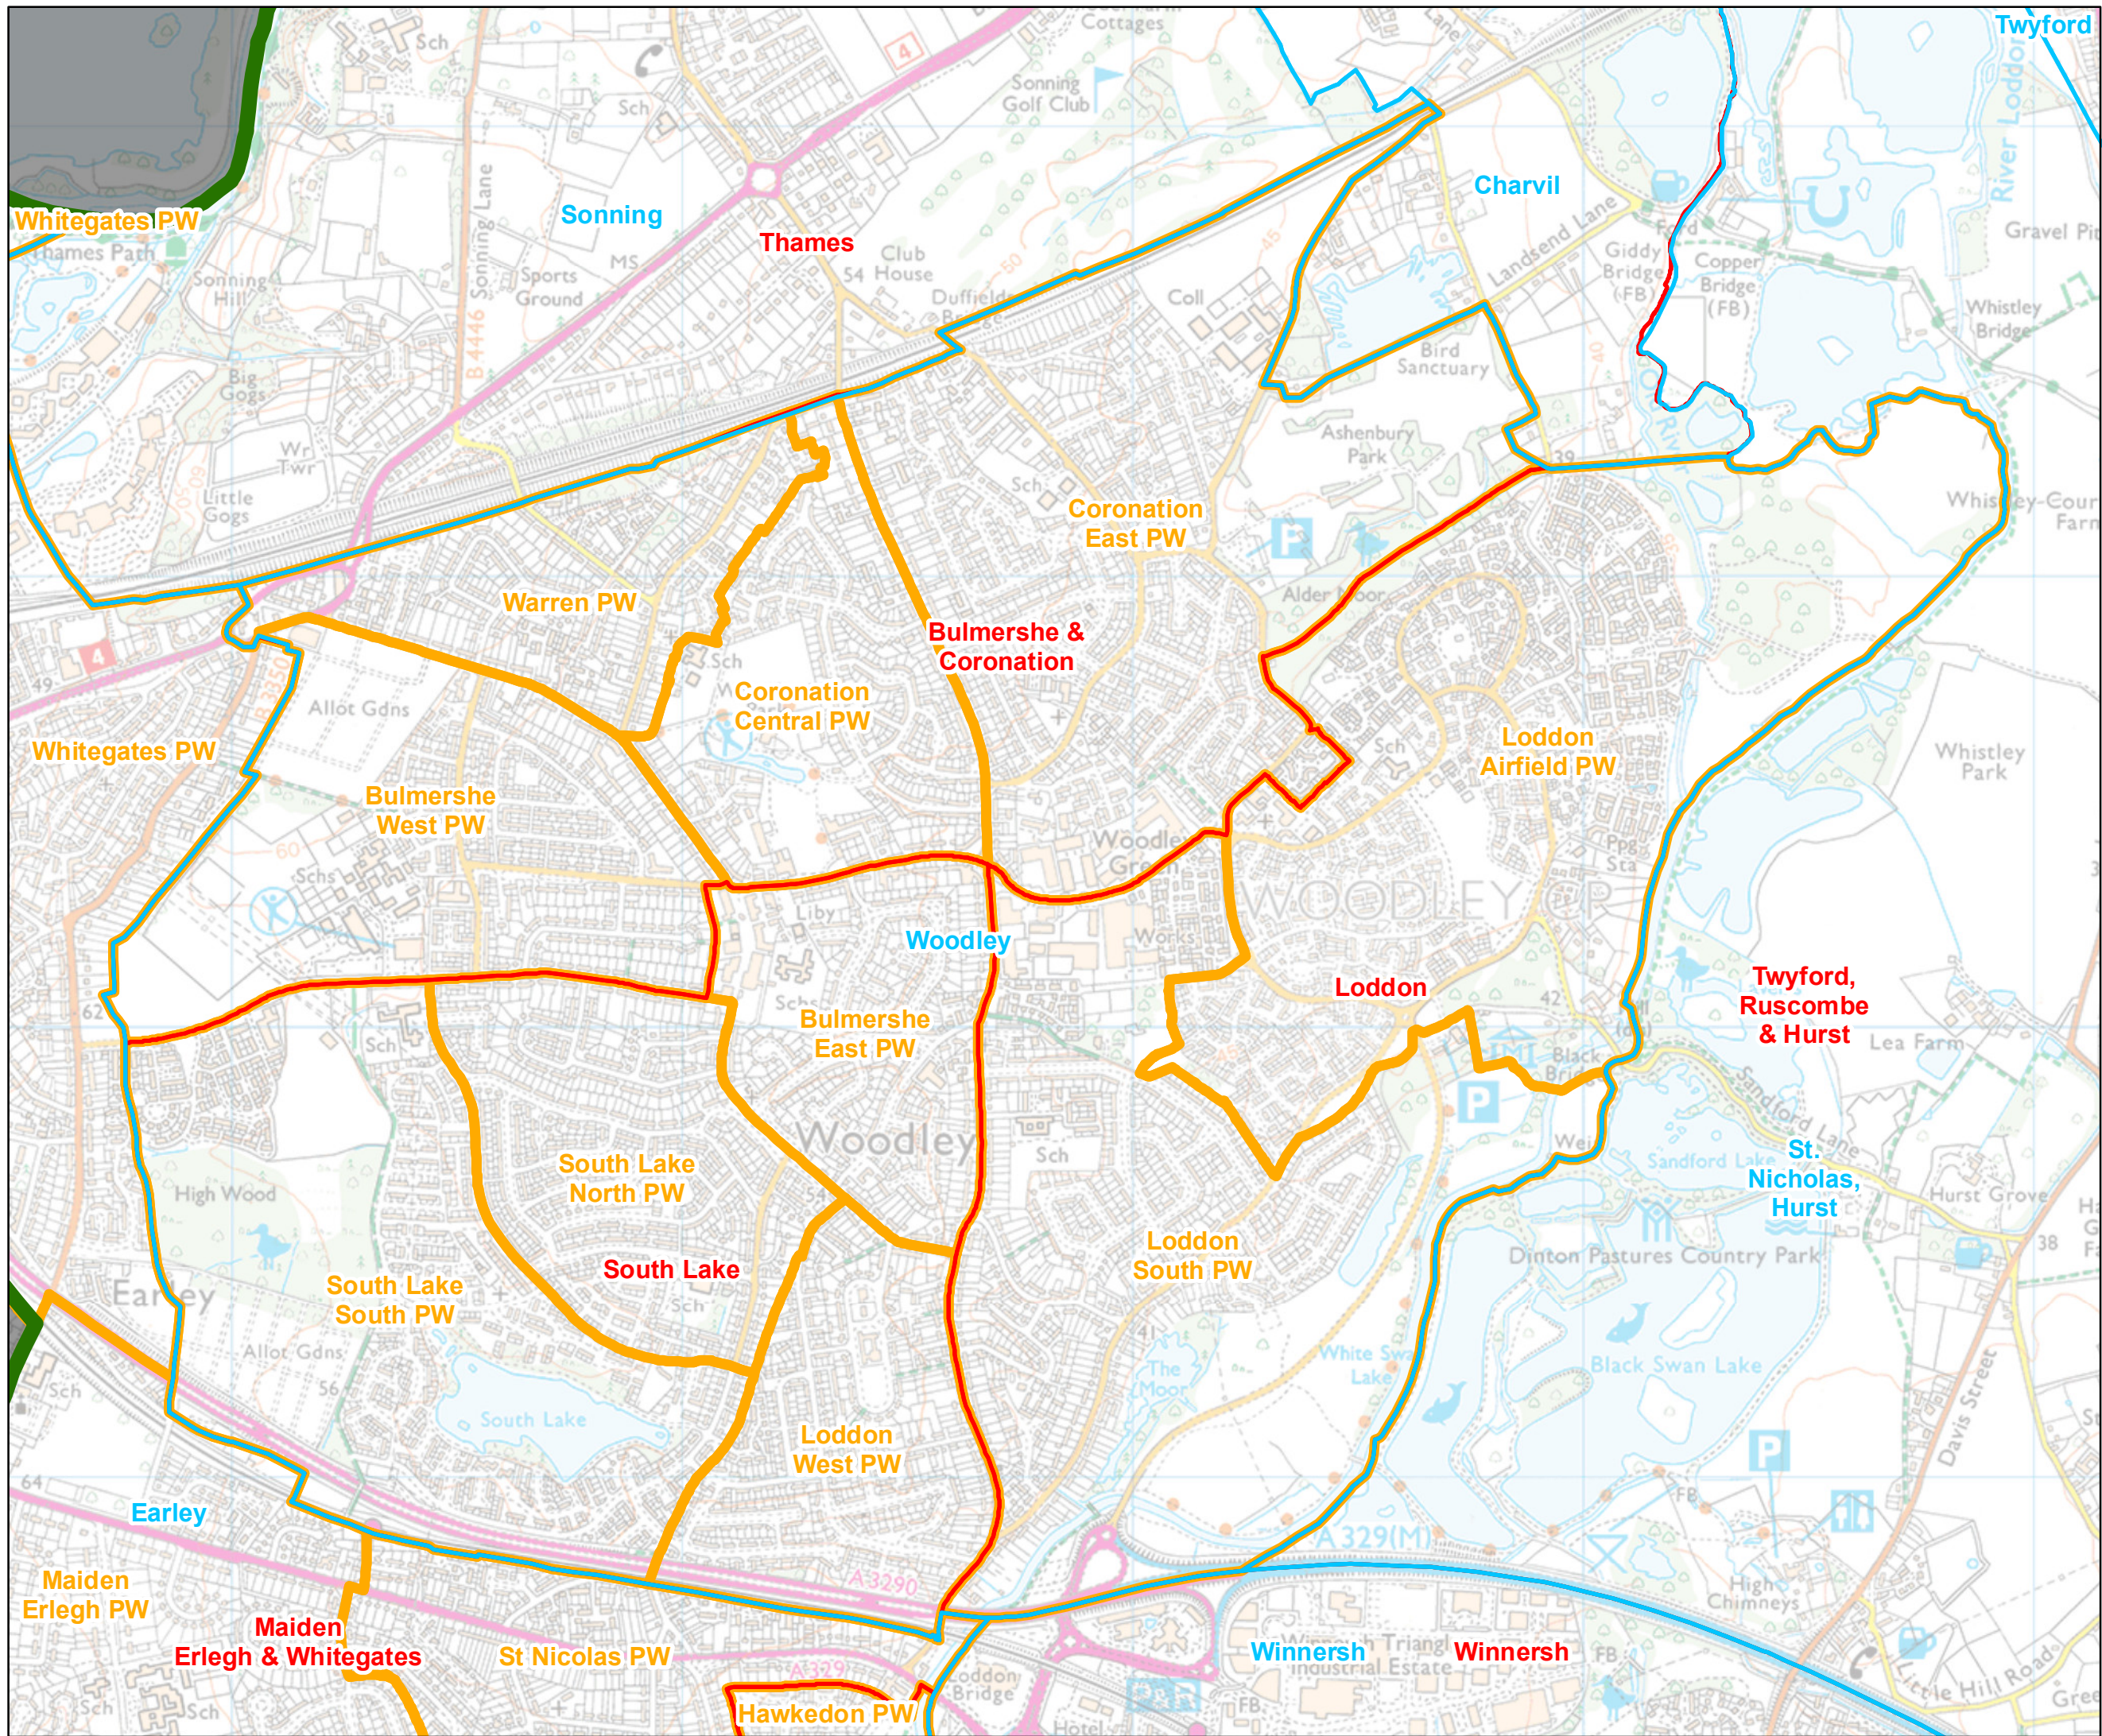

Parish Warding Arrangements for Woodley

-  District
-  Parish
-  Final Recommendations
-  Parish Ward

0 0.125 0.25 0.5
Kilometers