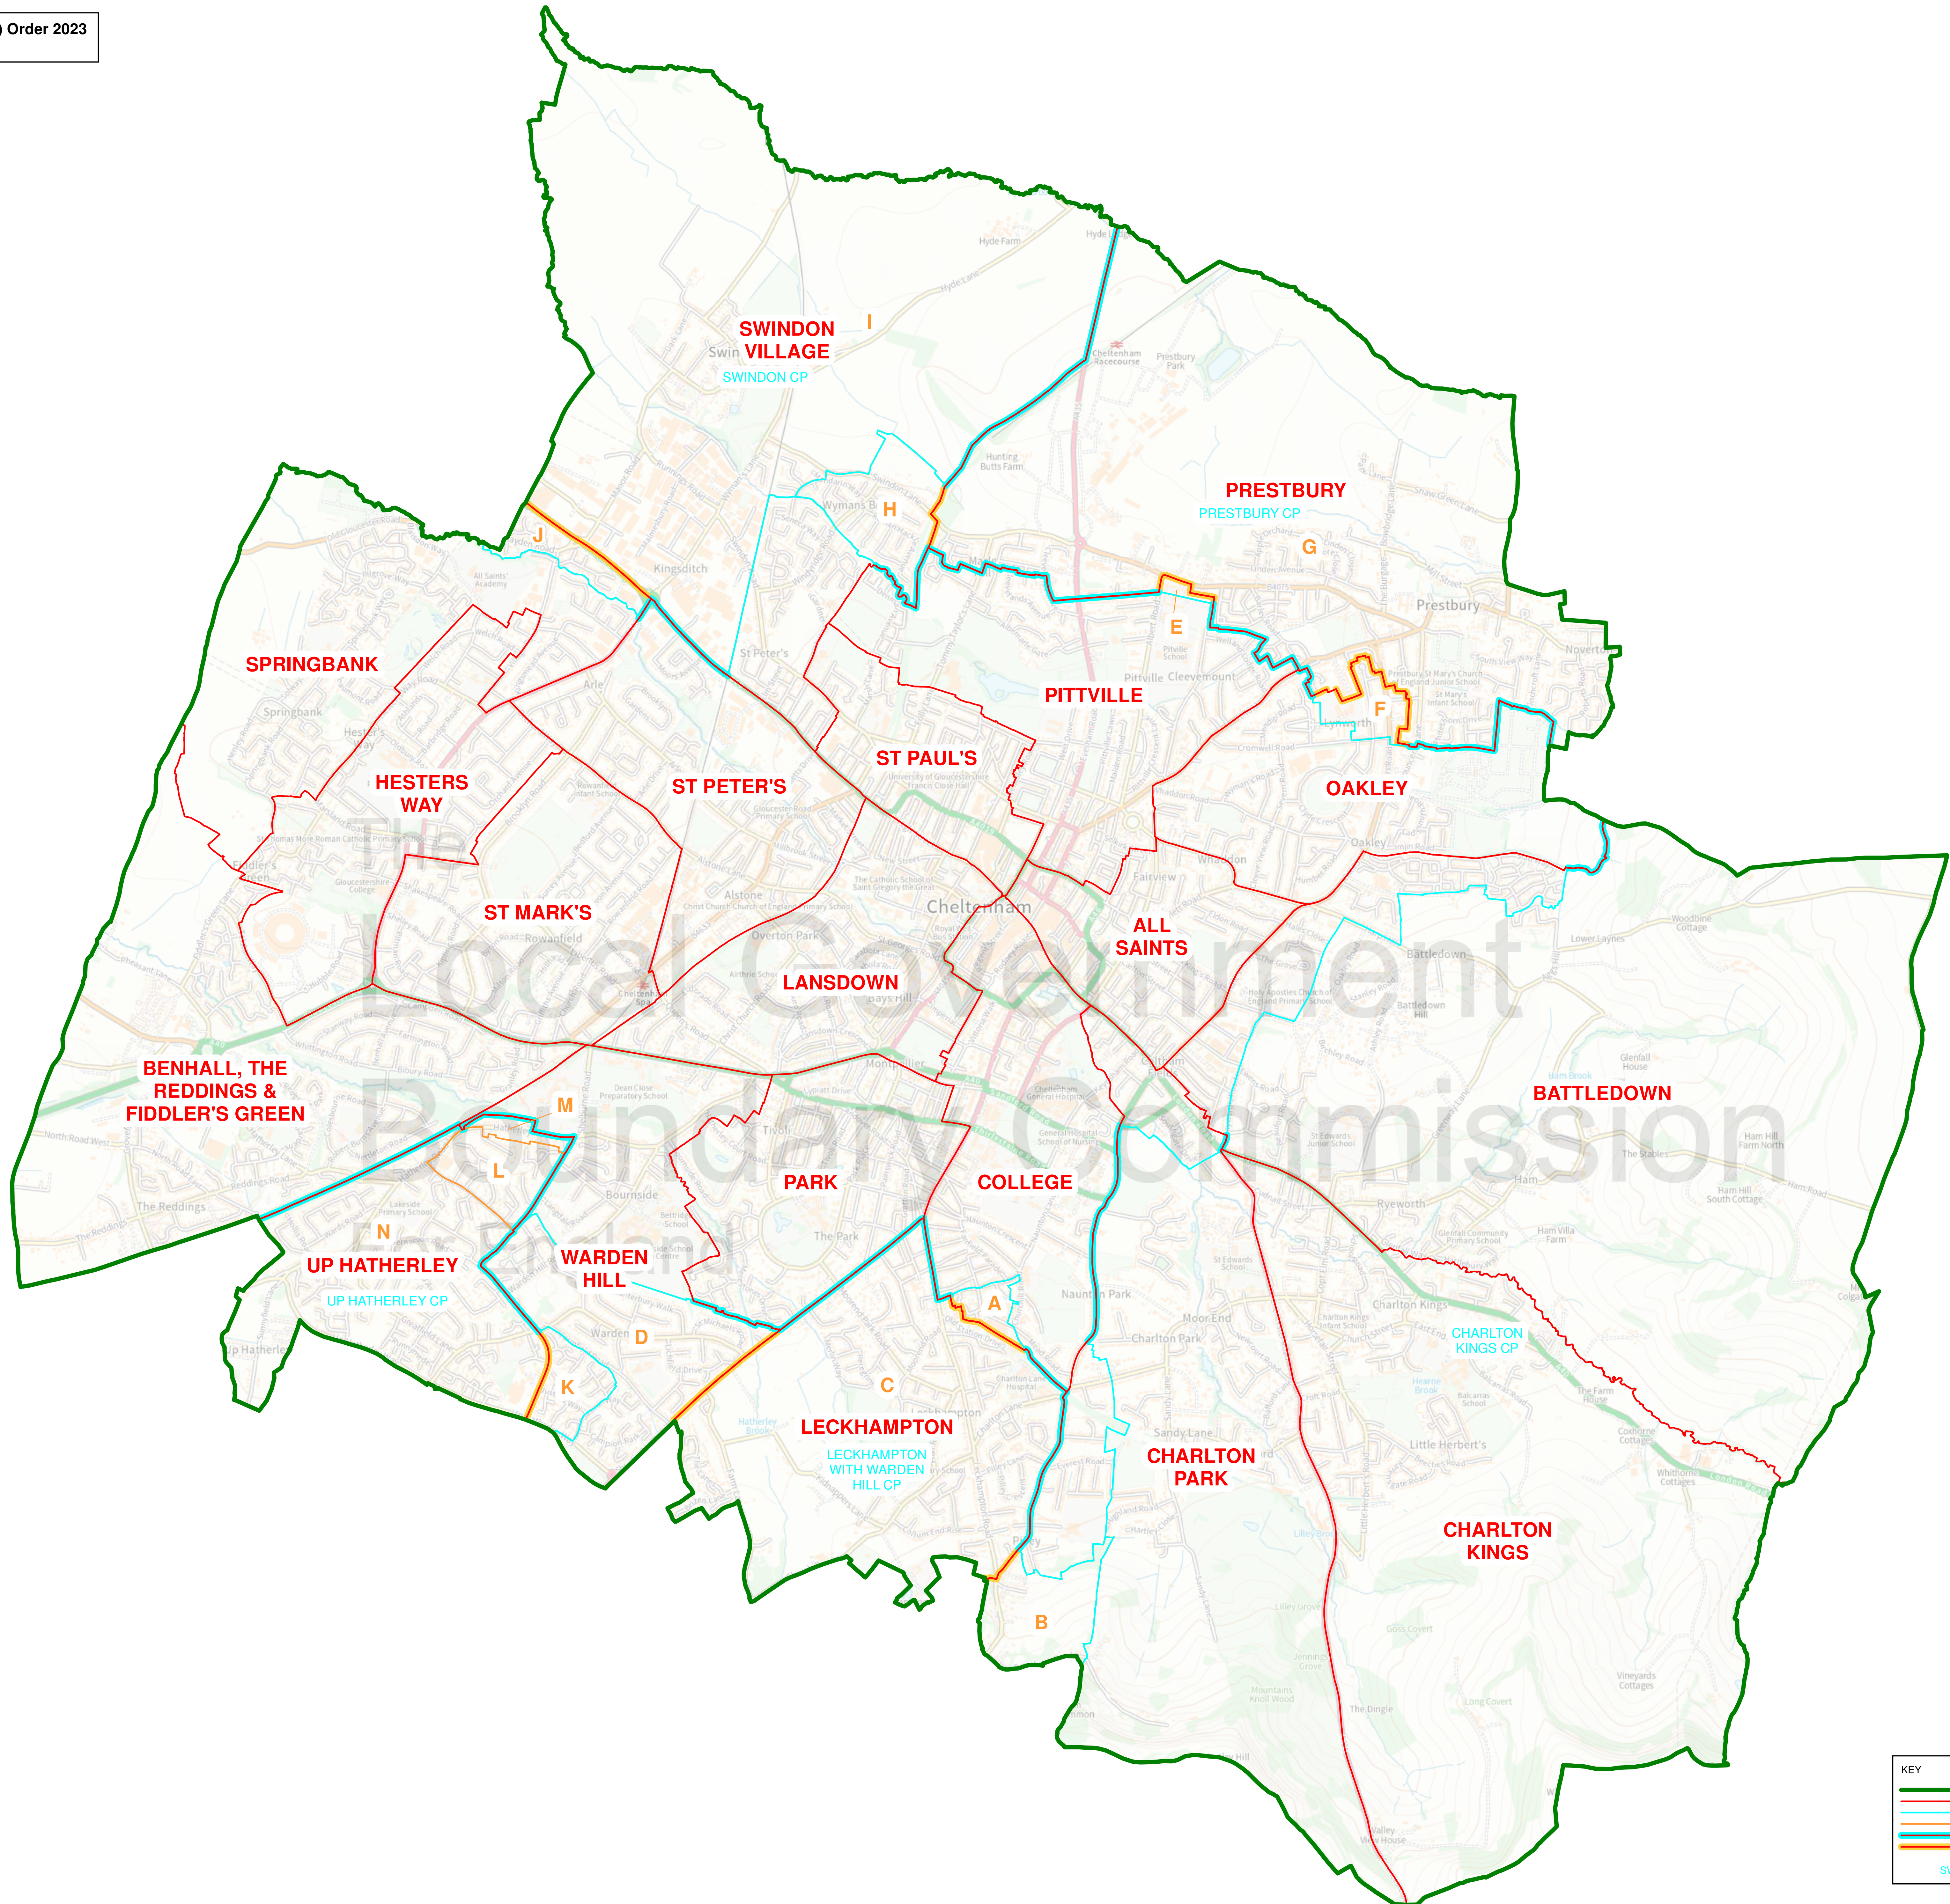

Map referred to in the Cheltenham (Electoral Changes) Order 2023
Sheet 1 of 1

KEY TO PARISH WARDS

LECKHAMPTON WITH WARDEN HILL CP

- A LECKHAMPTON MEAD
- B LECKHAMPTON UNDERCLIFF
- C LECKHAMPTON VILLAGE
- D WARDEN HILL

PRESTBURY CP

- E PITTVILLE CAMPUS
- F PRESTBURY EAST
- G PRESTBURY NORTH
- H PRESTBURY WEST

SWINDON CP

- I SWINDON NORTH
- J SWINDON SOUTH

UP HATHERLEY CP

- K UP HATHERLEY EAST
- L UP HATHERLEY NORTH 1
- M UP HATHERLEY NORTH 2
- N UP HATHERLEY WEST

KEY	
	BOROUGH COUNCIL BOUNDARY
	WARD BOUNDARY
	PARISH BOUNDARY
	PARISH WARD BOUNDARY
	WARD BOUNDARY COINCIDENT WITH PARISH BOUNDARY
	WARD BOUNDARY COINCIDENT WITH PARISH WARD BOUNDARY
	PARK
	SWINDON CP
	PARISH NAME