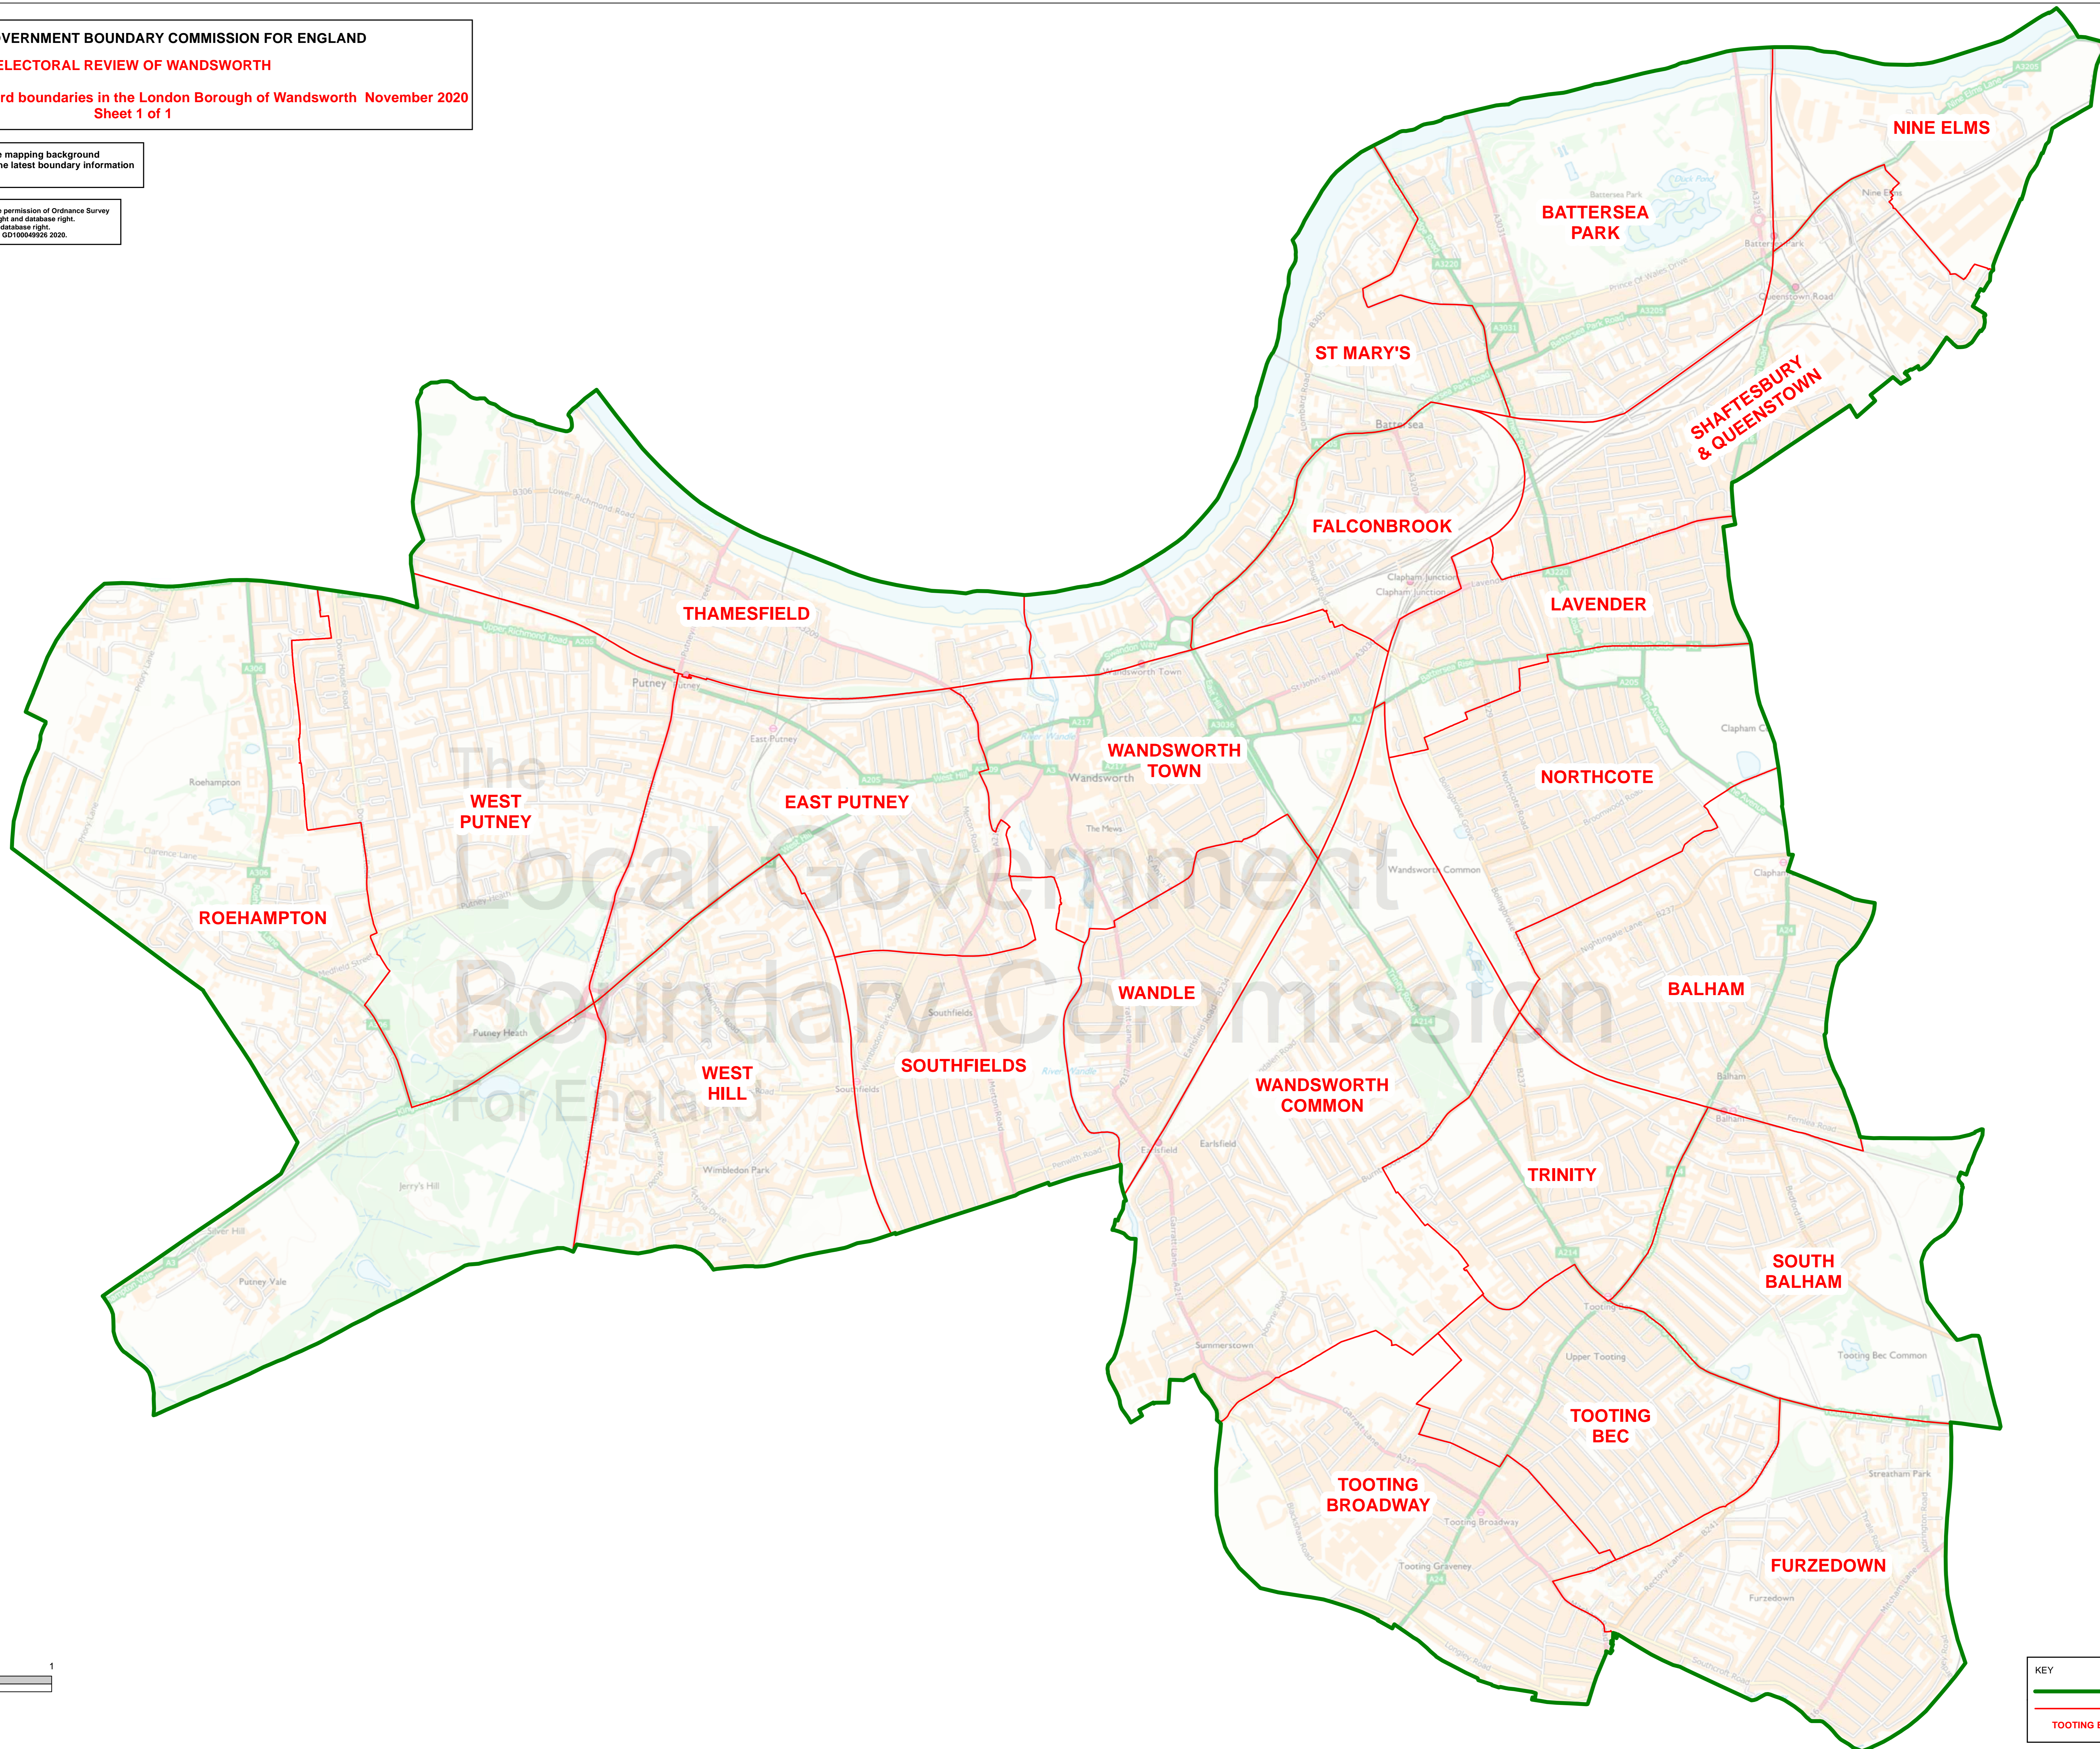

THE LOCAL GOVERNMENT BOUNDARY COMMISSION FOR ENGLAND

ELECTORAL REVIEW OF WANDSWORTH

Final recommendations for ward boundaries in the London Borough of Wandsworth November 2020
Sheet 1 of 1

KEY	
	LONDON BOROUGH COUNCIL BOUNDARY
	PROPOSED WARD BOUNDARY
	PROPOSED WARD NAME