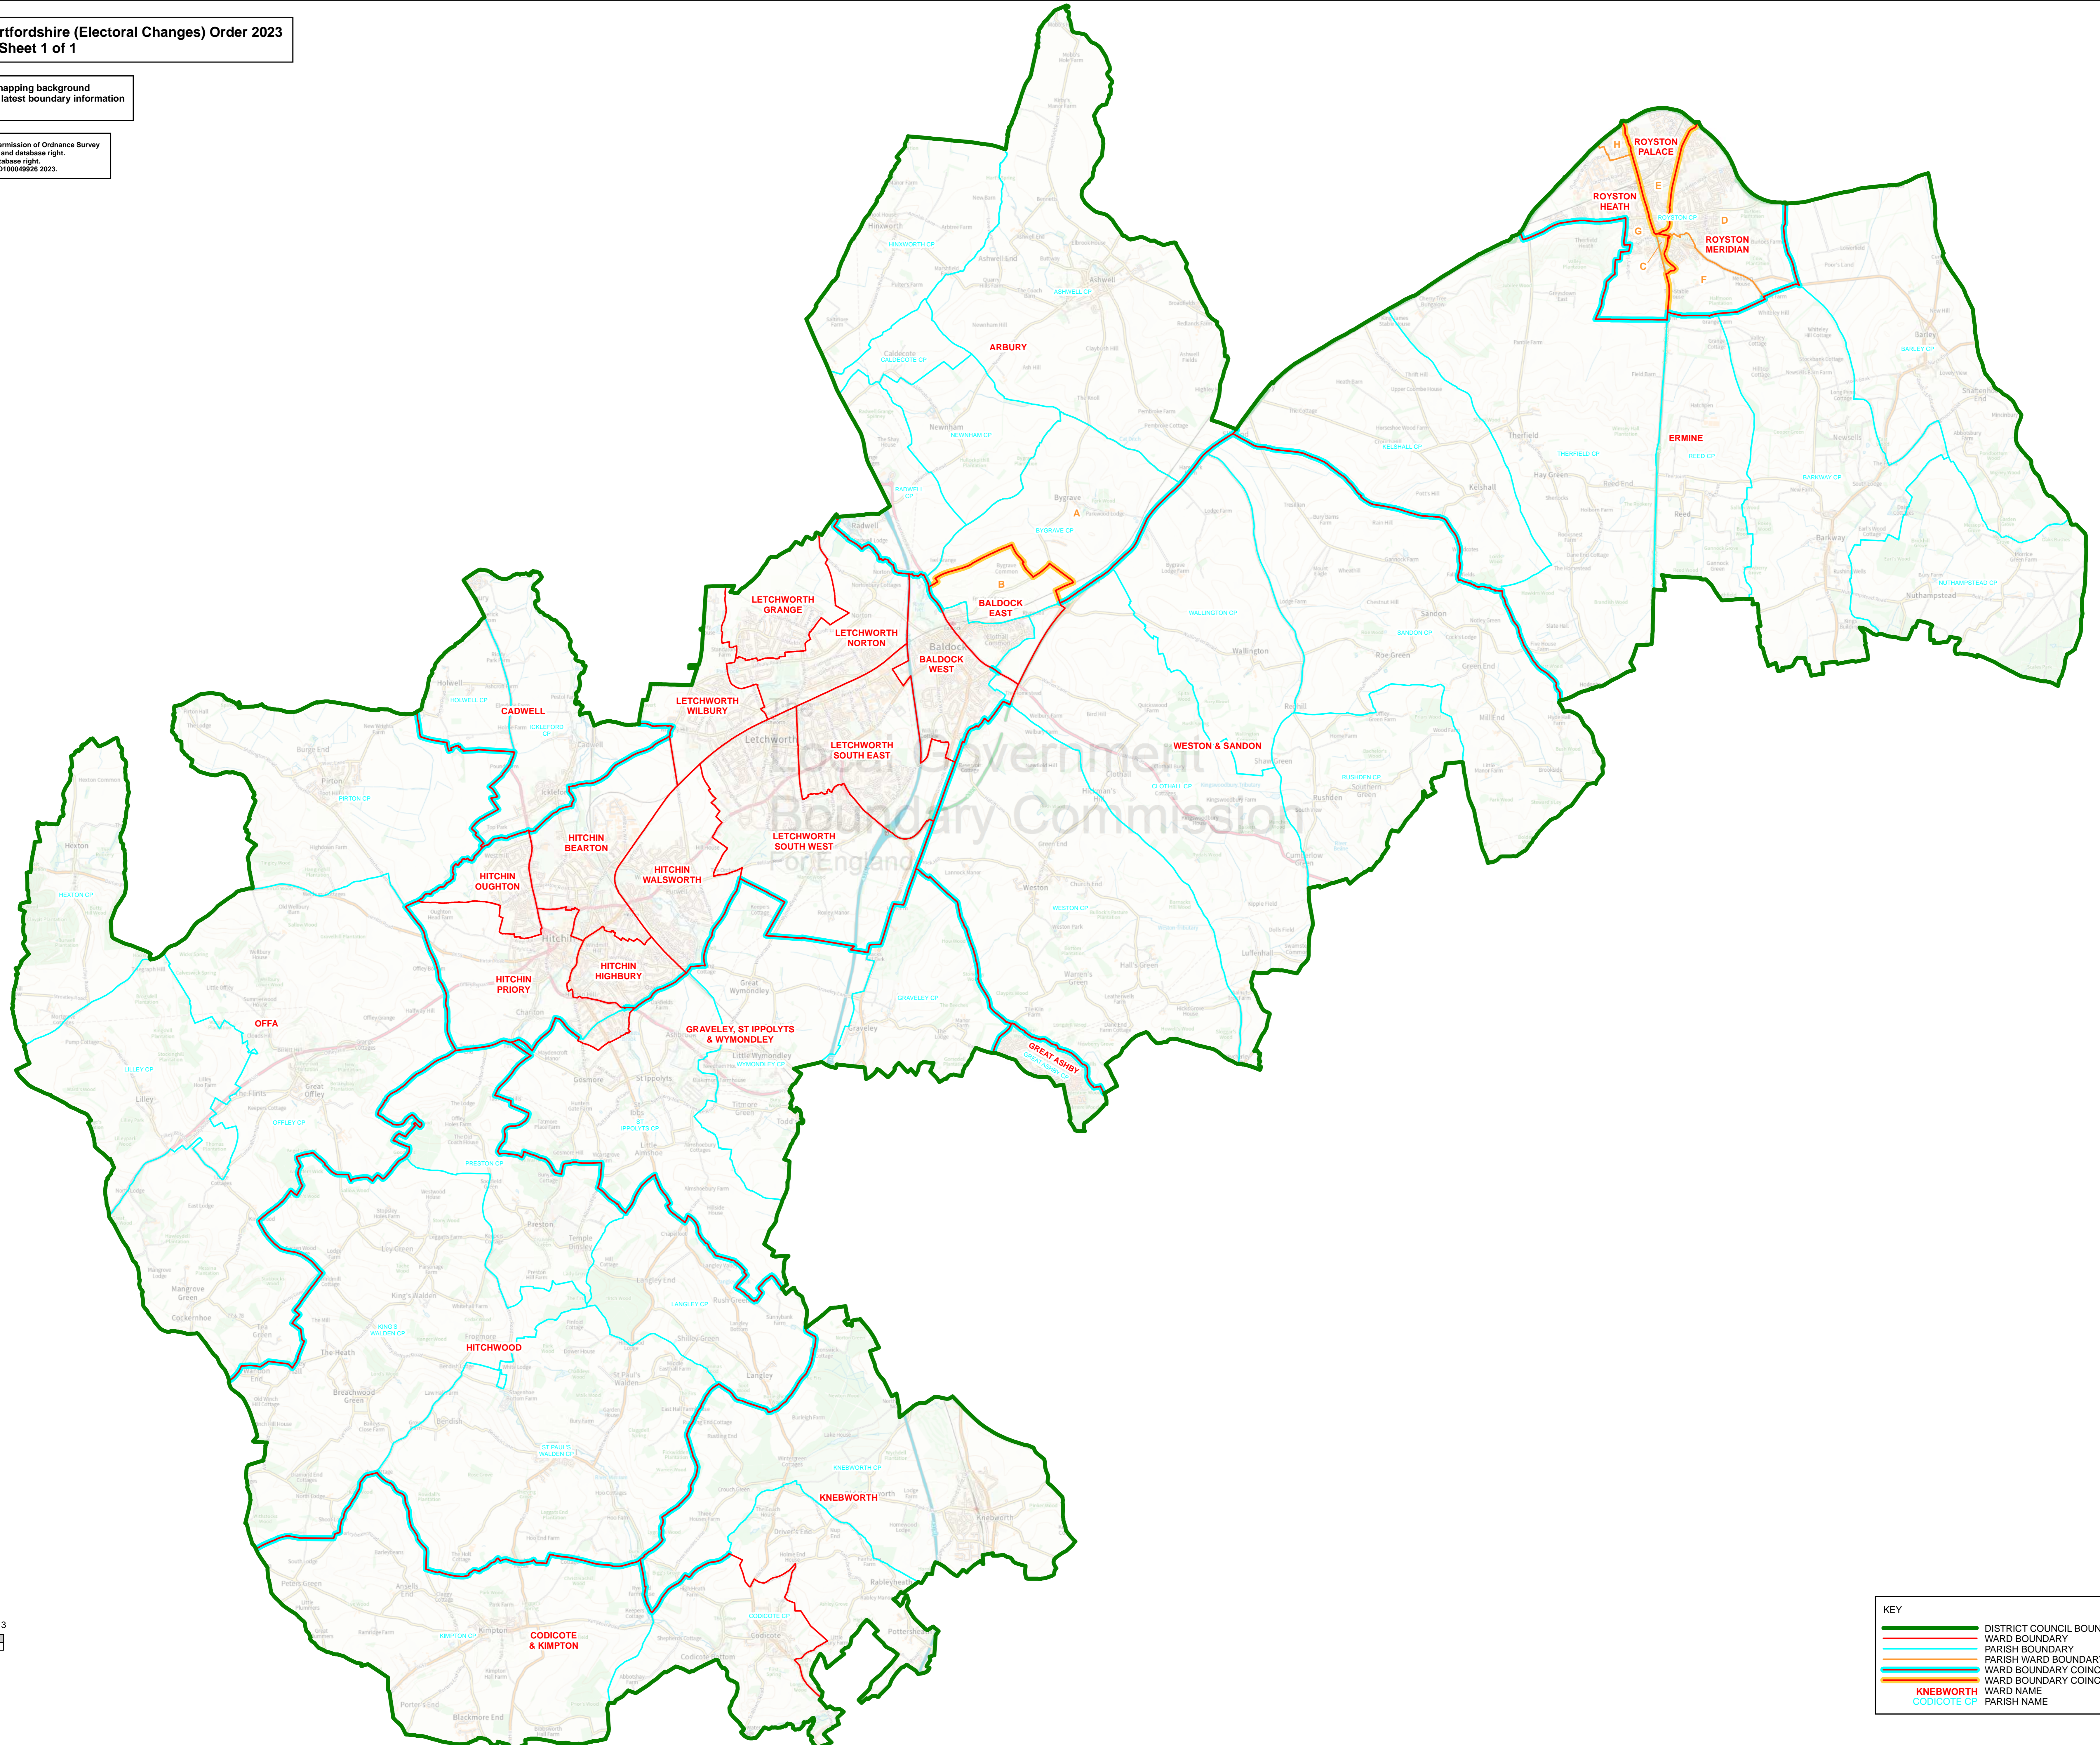

Map referred to in the North Hertfordshire (Electoral Changes) Order 2023
Sheet 1 of 1

KEY TO PARISH WARDS

- BYGRAVE CP
- A BYGRAVE EAST
- B BYGRAVE WEST
- ROYSTON CP
- C ROYSTON GARDEN LANE
- D ROYSTON MERIDIAN
- E ROYSTON PALACE
- F ROYSTON SOUTH
- G ROYSTON WEST
- H ROYSTON WILLOWSIDE

KEY	
	DISTRICT COUNCIL BOUNDARY
	WARD BOUNDARY
	PARISH BOUNDARY
	PARISH WARD BOUNDARY
	WARD BOUNDARY COINCIDENT WITH PARISH BOUNDARY
	WARD BOUNDARY COINCIDENT WITH PARISH WARD BOUNDARY
	WARD NAME
	PARISH NAME