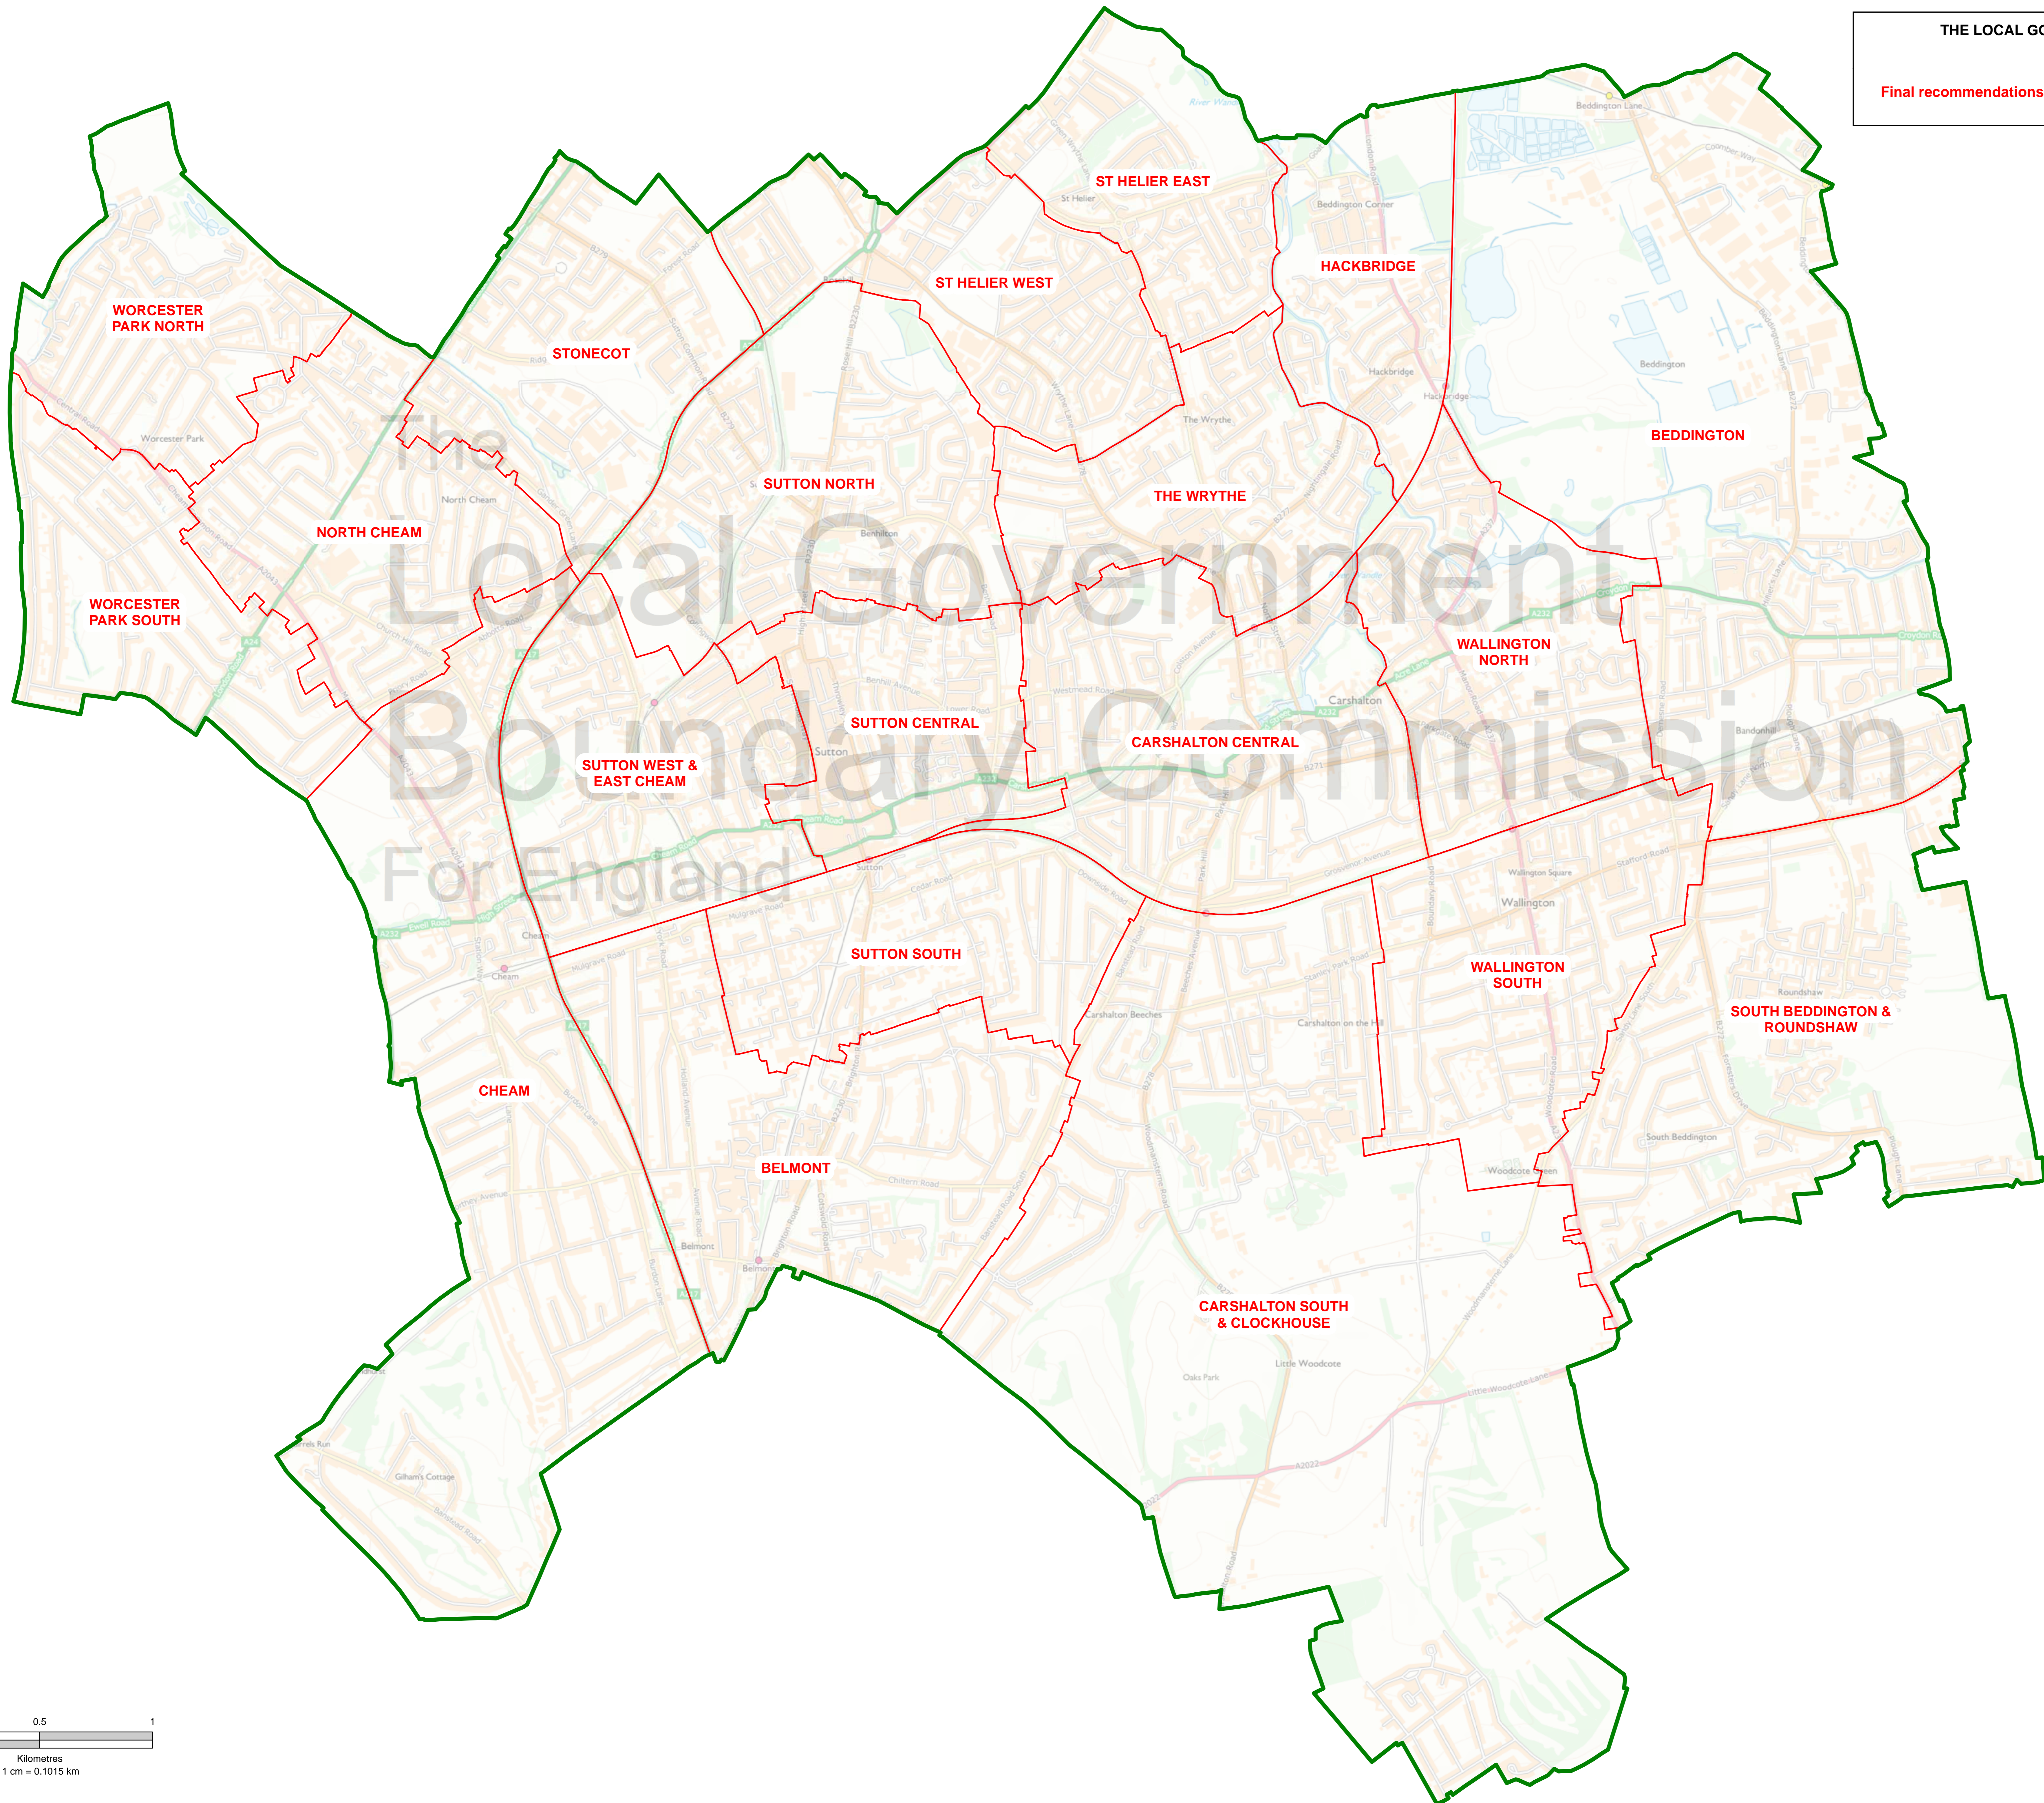

THE LOCAL GOVERNMENT BOUNDARY COMMISSION FOR ENGLAND
ELECTORAL REVIEW OF SUTTON
Final recommendations for ward boundaries in the London Borough of Sutton June 2020
Sheet 1 of 1

KEY	
	LONDON BOROUGH COUNCIL BOUNDARY
	PROPOSED WARD BOUNDARY
	BELMONT PROPOSED WARD NAME