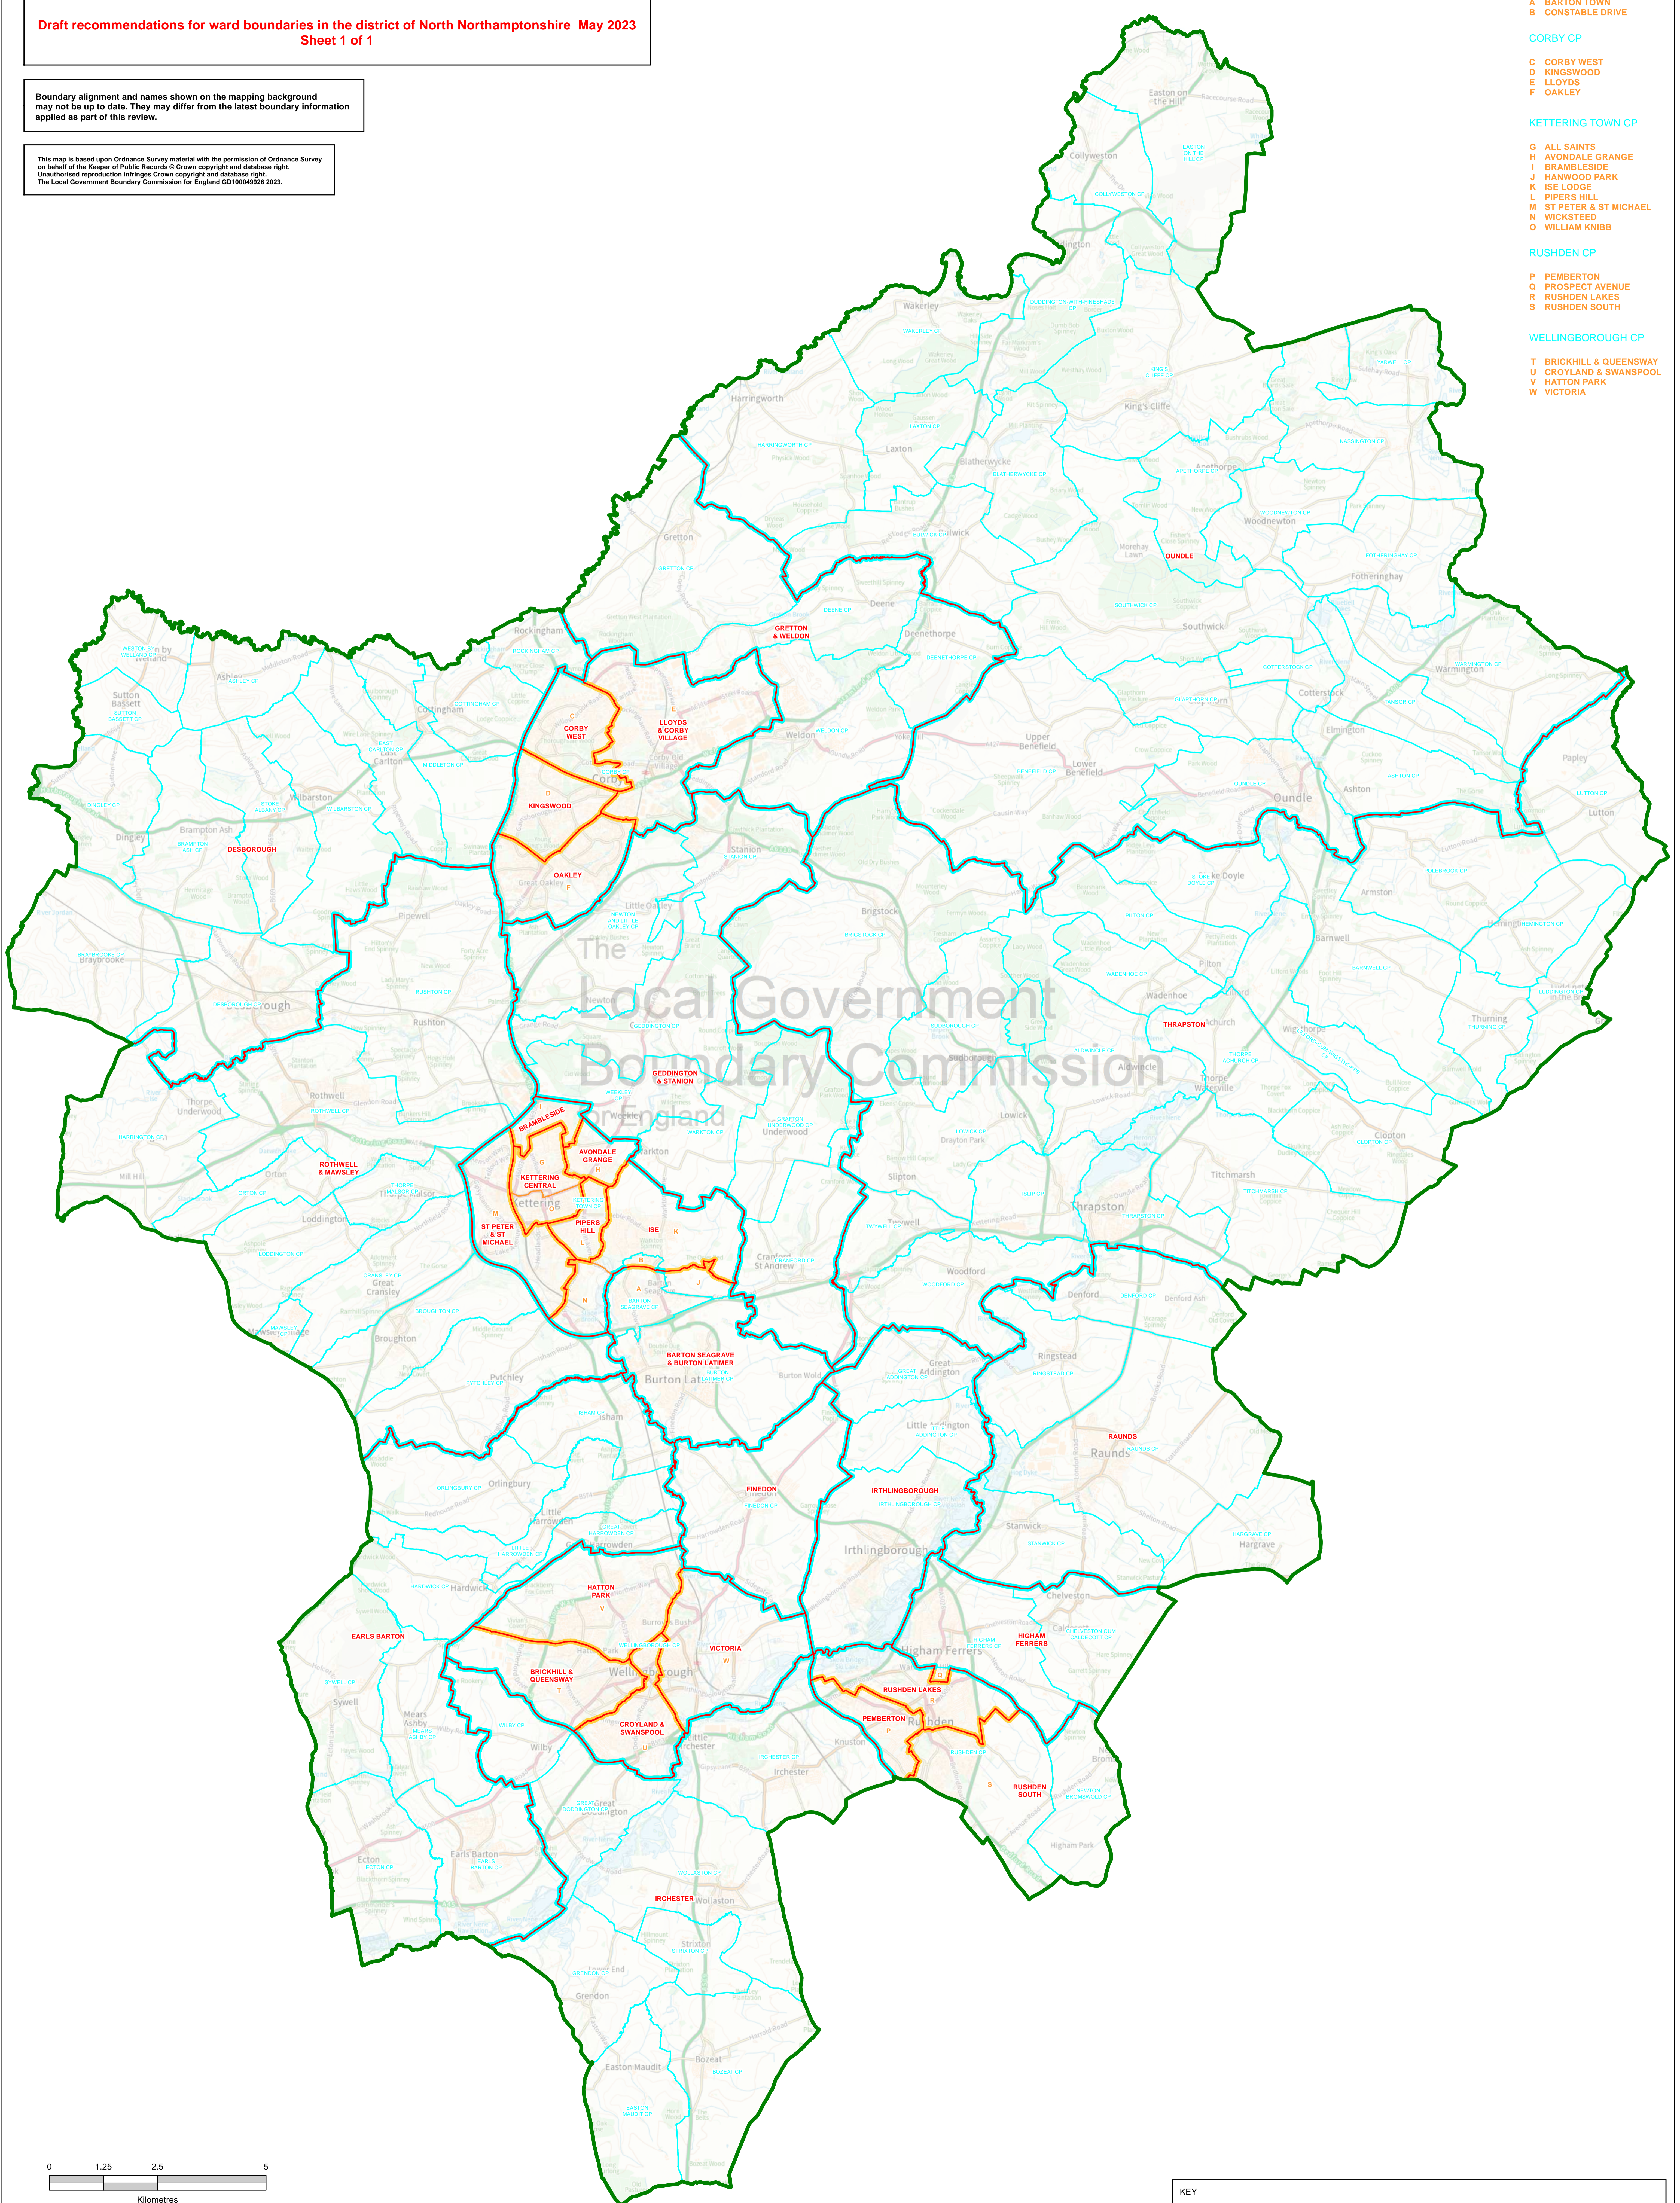

THE LOCAL GOVERNMENT BOUNDARY COMMISSION FOR ENGLAND
ELECTORAL REVIEW OF NORTH NORTHAMPTONSHIRE
Draft recommendations for ward boundaries in the district of North Northamptonshire May 2023
Sheet 1 of 1

Boundary alignment and names shown on the mapping background may not be up to date. They may differ from the latest boundary information applied as part of this review.

KEY TO PARISH WARDS

- BARTON SEAGRAVE CP
- A BARTON TOWN
- B CONSTABLE DRIVE
- CORBAY CP
- C CORBY WEST
- D KINGSWOOD
- E LLOYDS
- F OAKLEY
- KETTERING TOWN CP
- G ALL SAINTS
- H AVONDALE GRANGE
- I BRAMBLESIDE
- J HANWOOD PARK
- K ISE LODGE
- L PIPERS HILL
- M ST PETER & ST MICHAEL
- N WICKSTEED
- O WILLIAM KNIBB
- RUSHDEN CP
- P PEMBERTON
- Q PROSPECT AVENUE
- R RUSHDEN LAKES
- S RUSHDEN SOUTH
- WELLINGBOROUGH CP
- T BRICKHILL & QUEENSWAY
- U CROYLAND & SWANSPPOOL
- V HATTON PARK
- W VICTORIA

KEY	
	DISTRICT COUNCIL BOUNDARY
	PARISH BOUNDARY
	PROPOSED PARISH WARD BOUNDARY
	PROPOSED WARD BOUNDARY COINCIDENT WITH PARISH BOUNDARY
	PROPOSED WARD BOUNDARY COINCIDENT WITH PROPOSED PARISH WARD BOUNDARY
	DESBOROUGH
	RUSHTON CP
	PARISH NAME