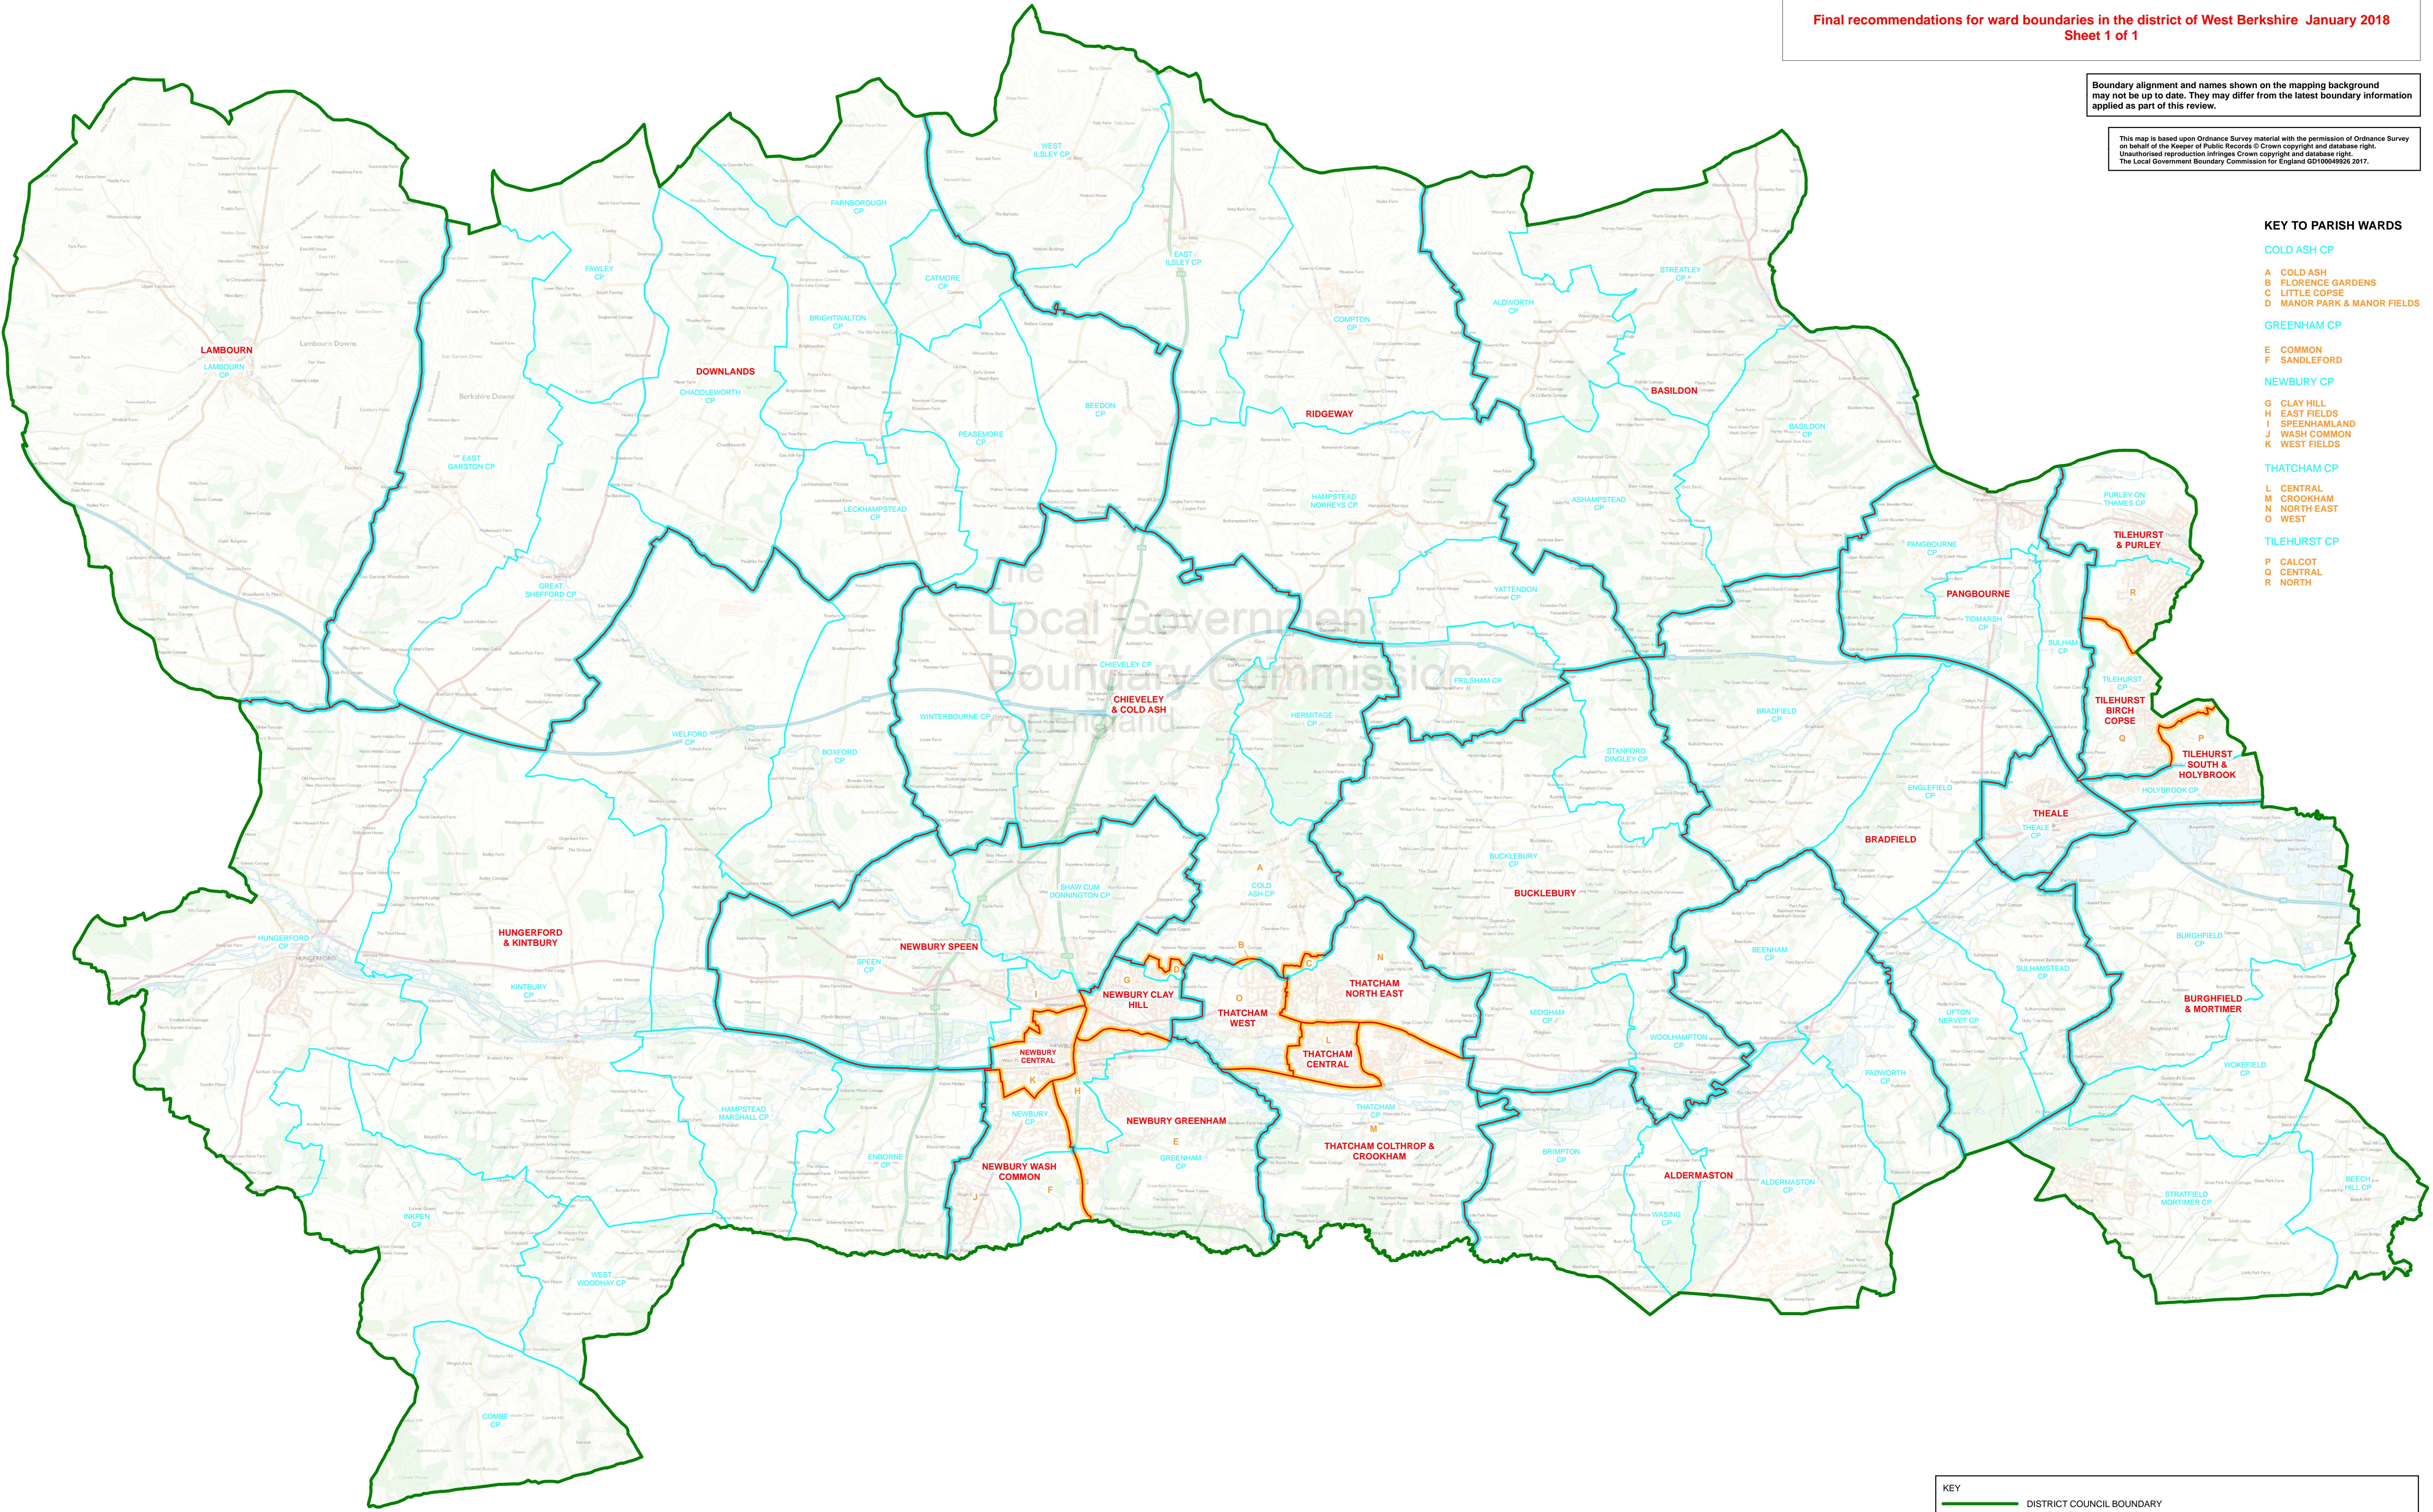

THE LOCAL GOVERNMENT BOUNDARY COMMISSION FOR ENGLAND
ELECTORAL REVIEW OF WEST BERKSHIRE
Final recommendations for ward boundaries in the district of West Berkshire January 2018
Sheet 1 of 1

KEY TO PARISH WARDS

- **COLD ASH CP**
- A COLD ASH
- B FLORENCE GARDENS
- C LITTLE COPSE
- D MANOR PARK & MANOR FIELDS
- **GREENHAM CP**
- E COMMON
- F SANDLEFORD
- **NEWBURY CP**
- G CLAY HILL
- H EAST FIELDS
- I SPEENHAMLAND
- J WASH COMMON
- K WEST FIELDS
- **THATCHAM CP**
- L CENTRAL
- M CROOKHAM
- N NORTH EAST
- O WEST
- **TILEHURST CP**
- P CALCOT
- Q CENTRAL
- R NORTH

KEY	
	DISTRICT COUNCIL BOUNDARY
	PARISH BOUNDARY
	PROPOSED WARD BOUNDARY COINCIDENT WITH PARISH BOUNDARY
	PROPOSED WARD BOUNDARY COINCIDENT WITH PROPOSED PARISH BOUNDARY
	THEALE PROPOSED WARD NAME
	BOXFORD CP PARISH NAME