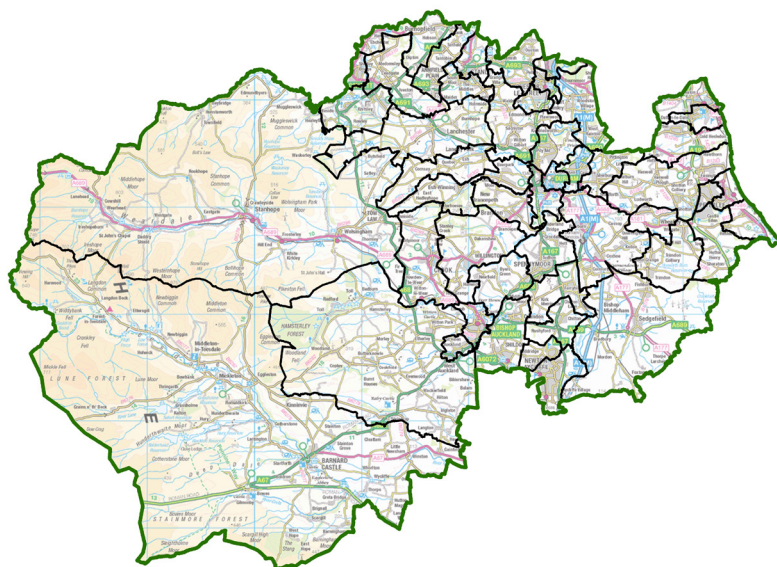

# County Durham Electoral Review

The Local Government Boundary Commission for England is asking for your views on proposed new electoral arrangements for County Durham.

We want to know:

- Do the proposed divisions reflect local communities?
- How do you think the proposals can be improved?
- Are the names of the proposed divisions right?