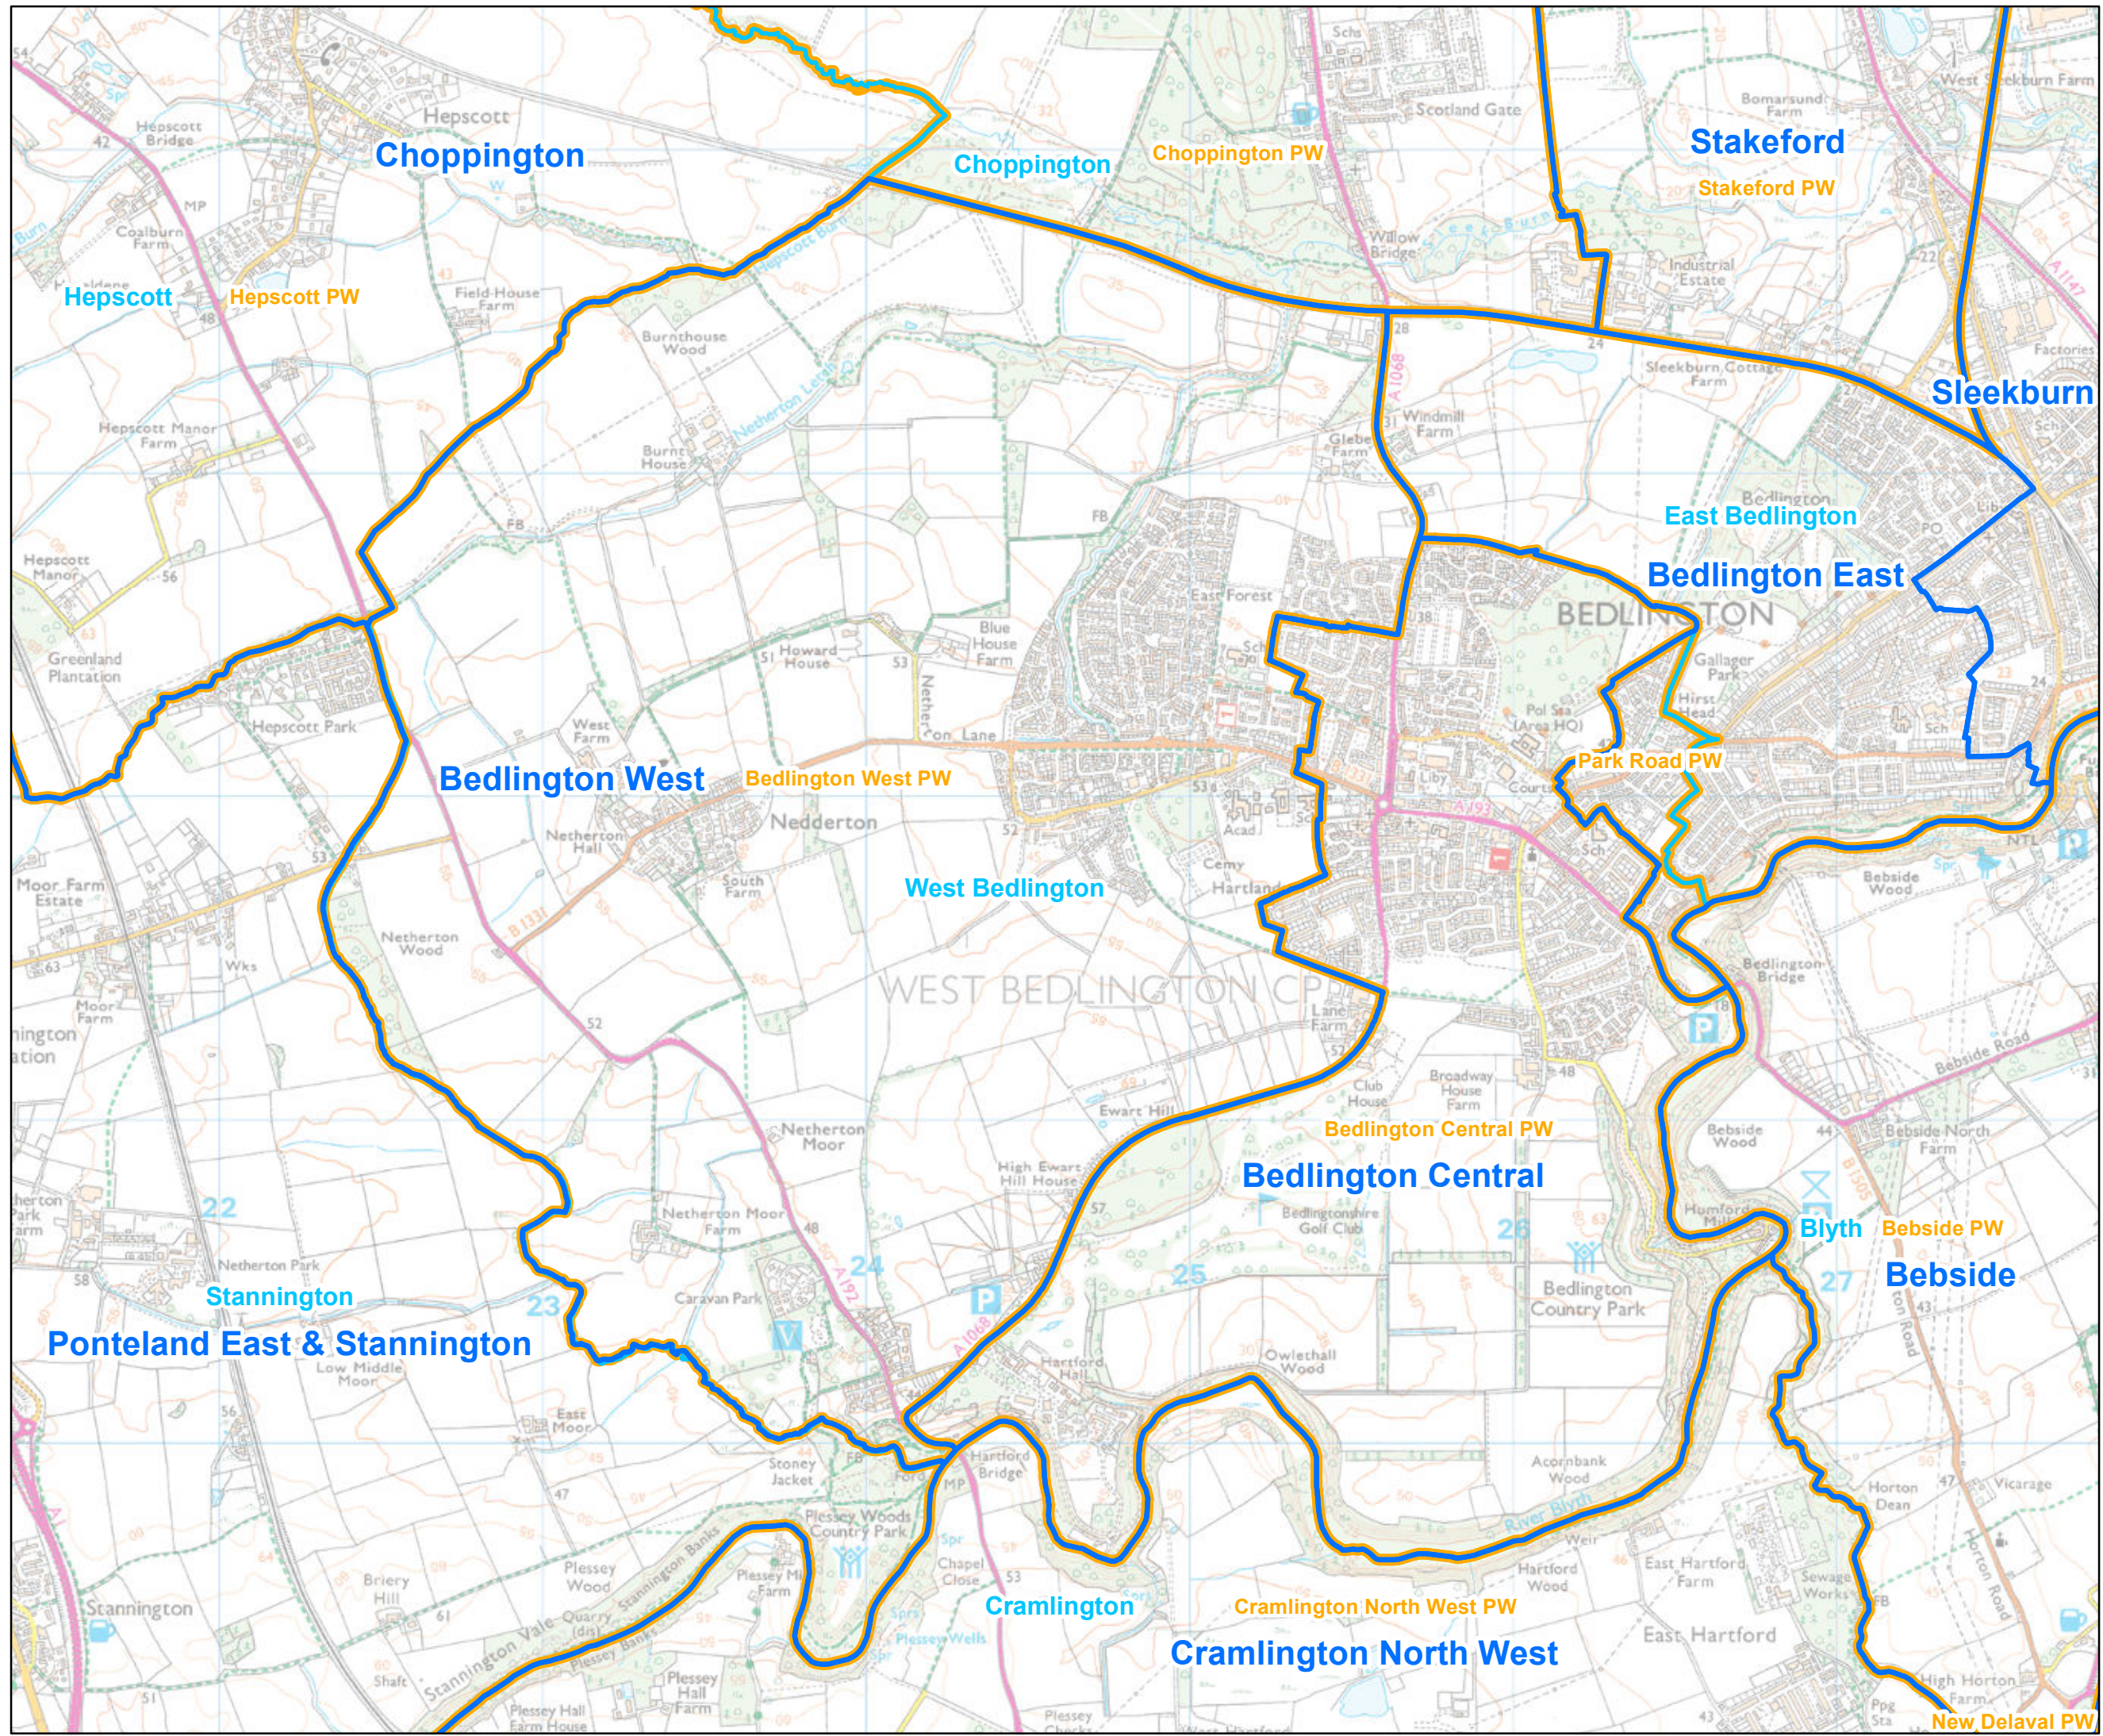

Parish Warding Arrangements for West Bedlington

-  District
-  Draft Recommendations
-  Parish
-  Parish Ward

This mapping is based upon Ordnance Survey material with the permission of Ordnance Survey on behalf of the Keeper of Public Records © Crown copyright and database right.