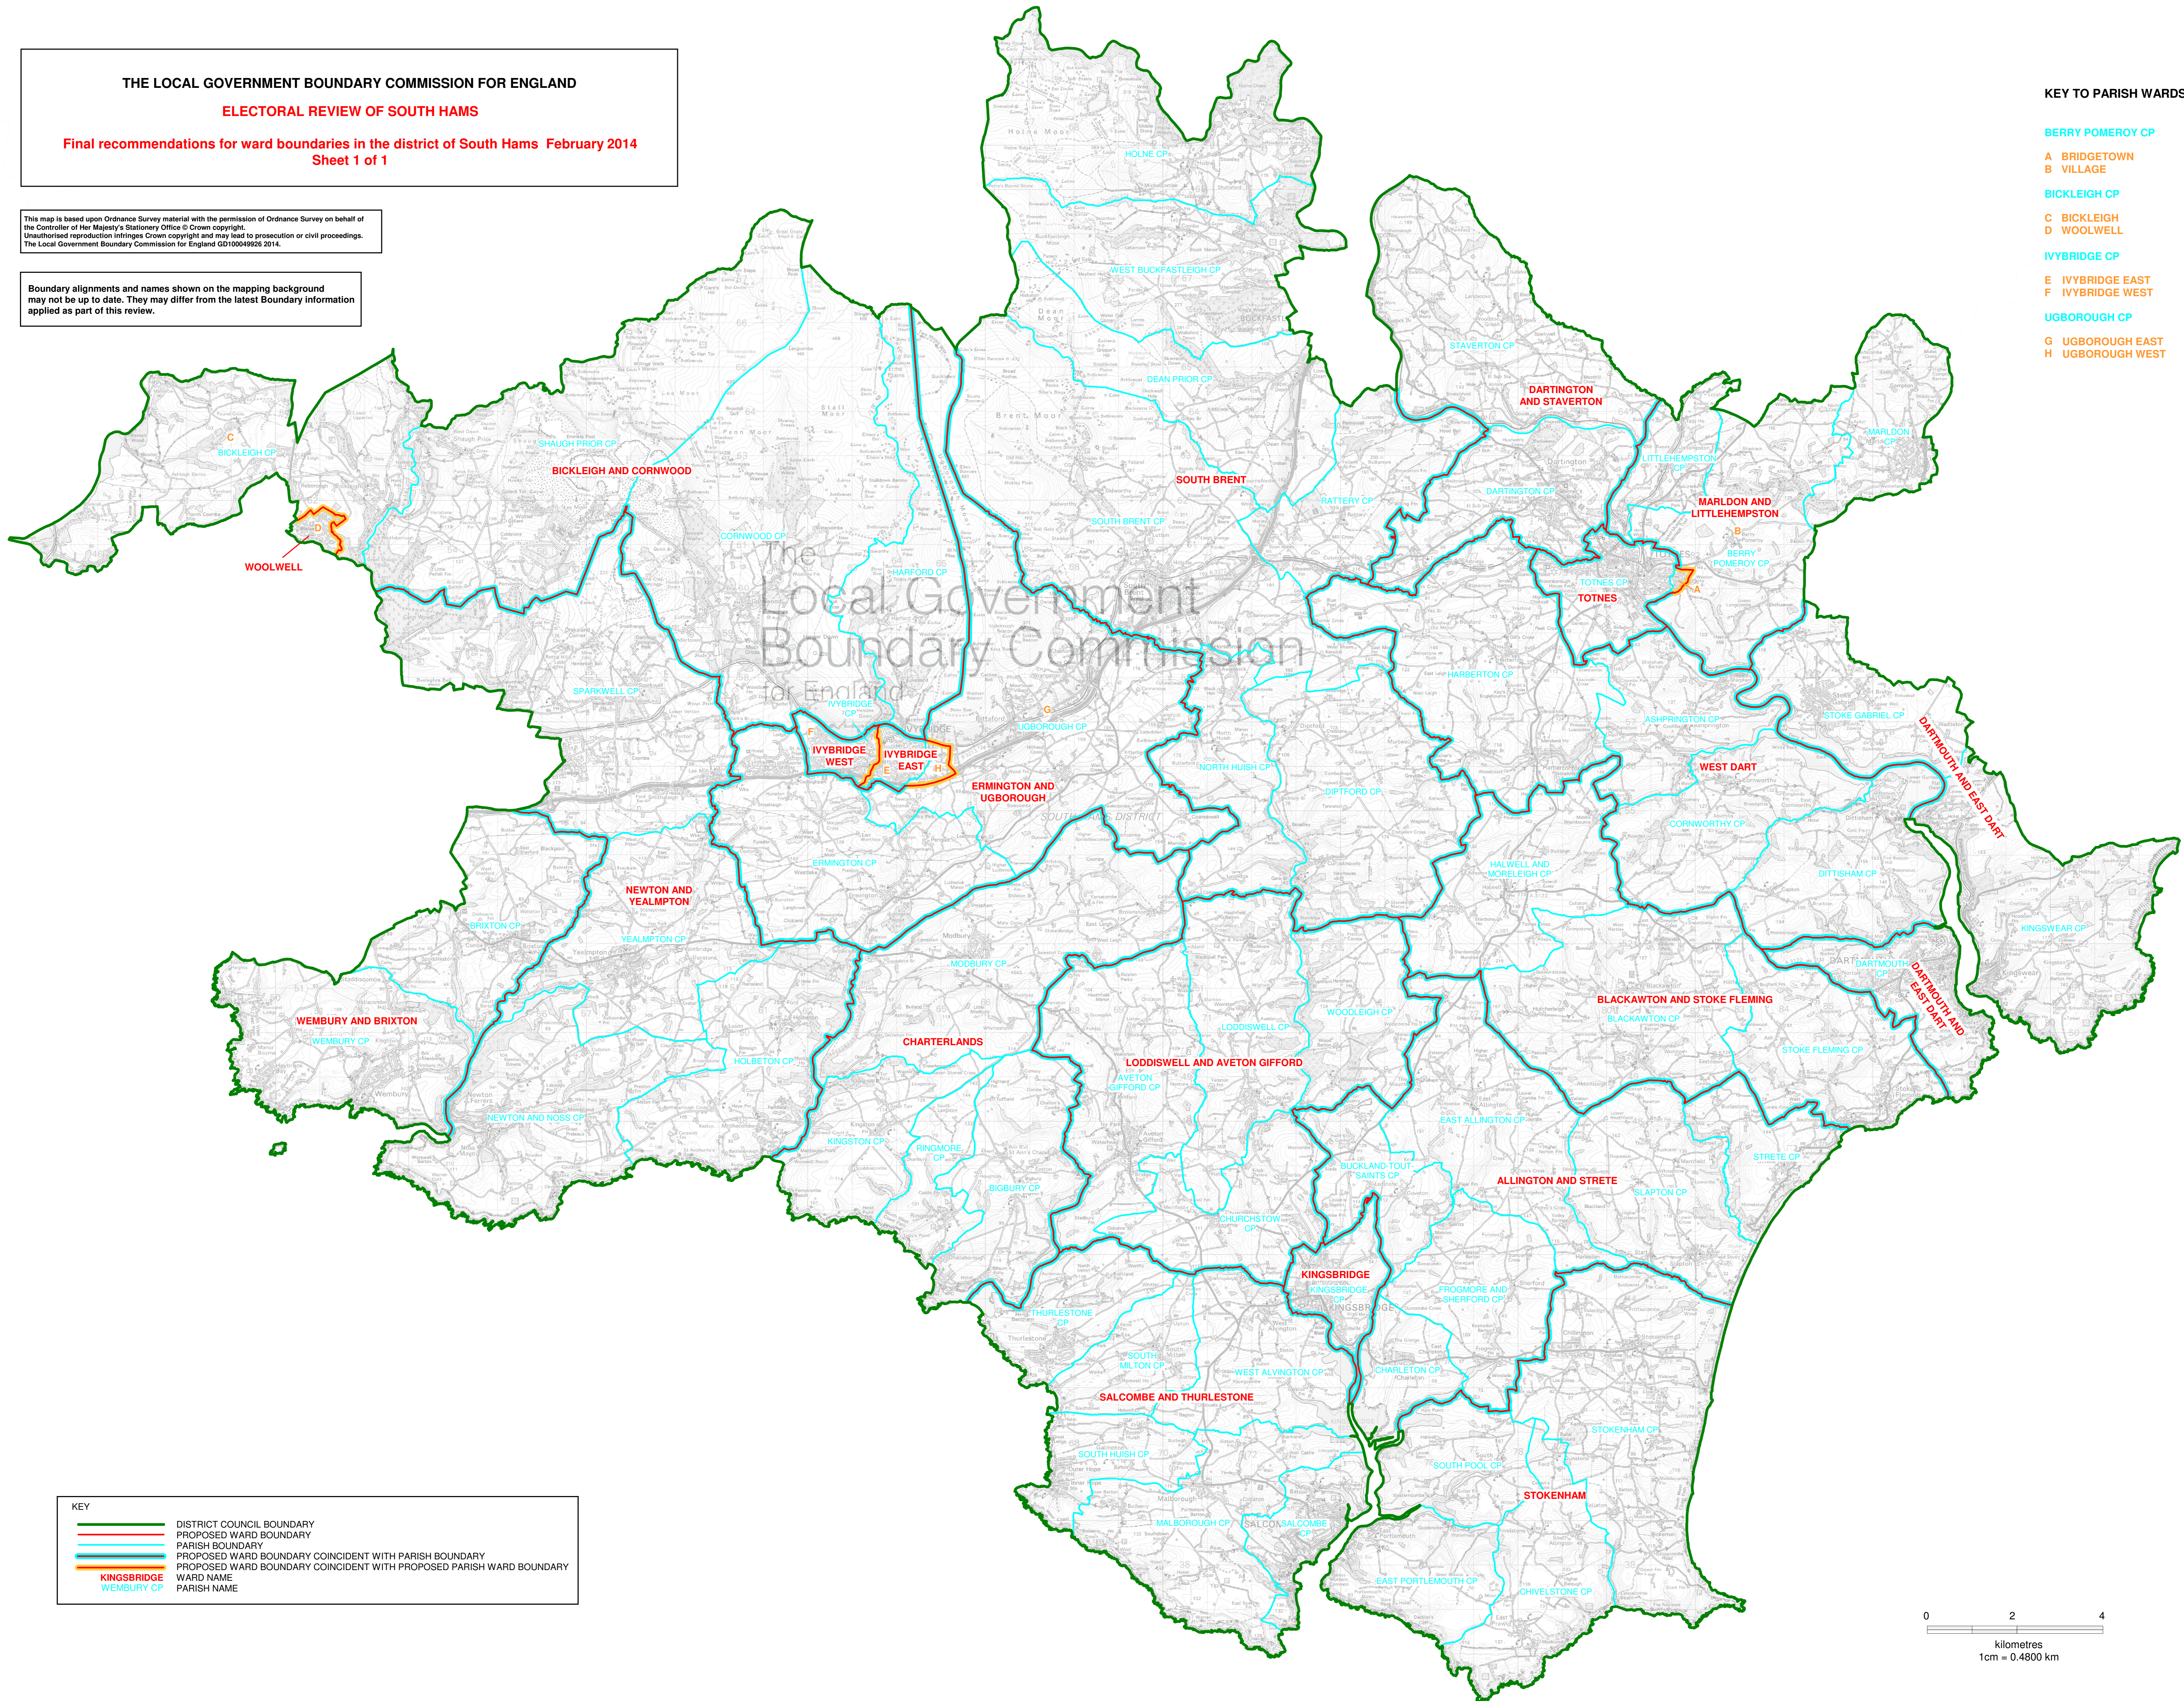

THE LOCAL GOVERNMENT BOUNDARY COMMISSION FOR ENGLAND

ELECTORAL REVIEW OF SOUTH HAMS

Final recommendations for ward boundaries in the district of South Hams February 2014

Sheet 1 of 1

KEY TO PARISH WARDS

- BERRY POMEROY CP
- A BRIDGETOWN
- B VILLAGE
- BICKLEIGH CP
- C BICKLEIGH
- D WOOLWELL
- IVYBRIDGE CP
- E IVYBRIDGE EAST
- F IVYBRIDGE WEST
- UGBOROUGH CP
- G UGBOROUGH EAST
- H UGBOROUGH WEST

KEY

- DISTRICT COUNCIL BOUNDARY
- PROPOSED WARD BOUNDARY
- PARISH BOUNDARY
- PROPOSED WARD BOUNDARY COINCIDENT WITH PARISH BOUNDARY
- PROPOSED WARD BOUNDARY COINCIDENT WITH PROPOSED PARISH WARD BOUNDARY
- KINGSBRIDGE WARD NAME
- WEMBURY CP PARISH NAME