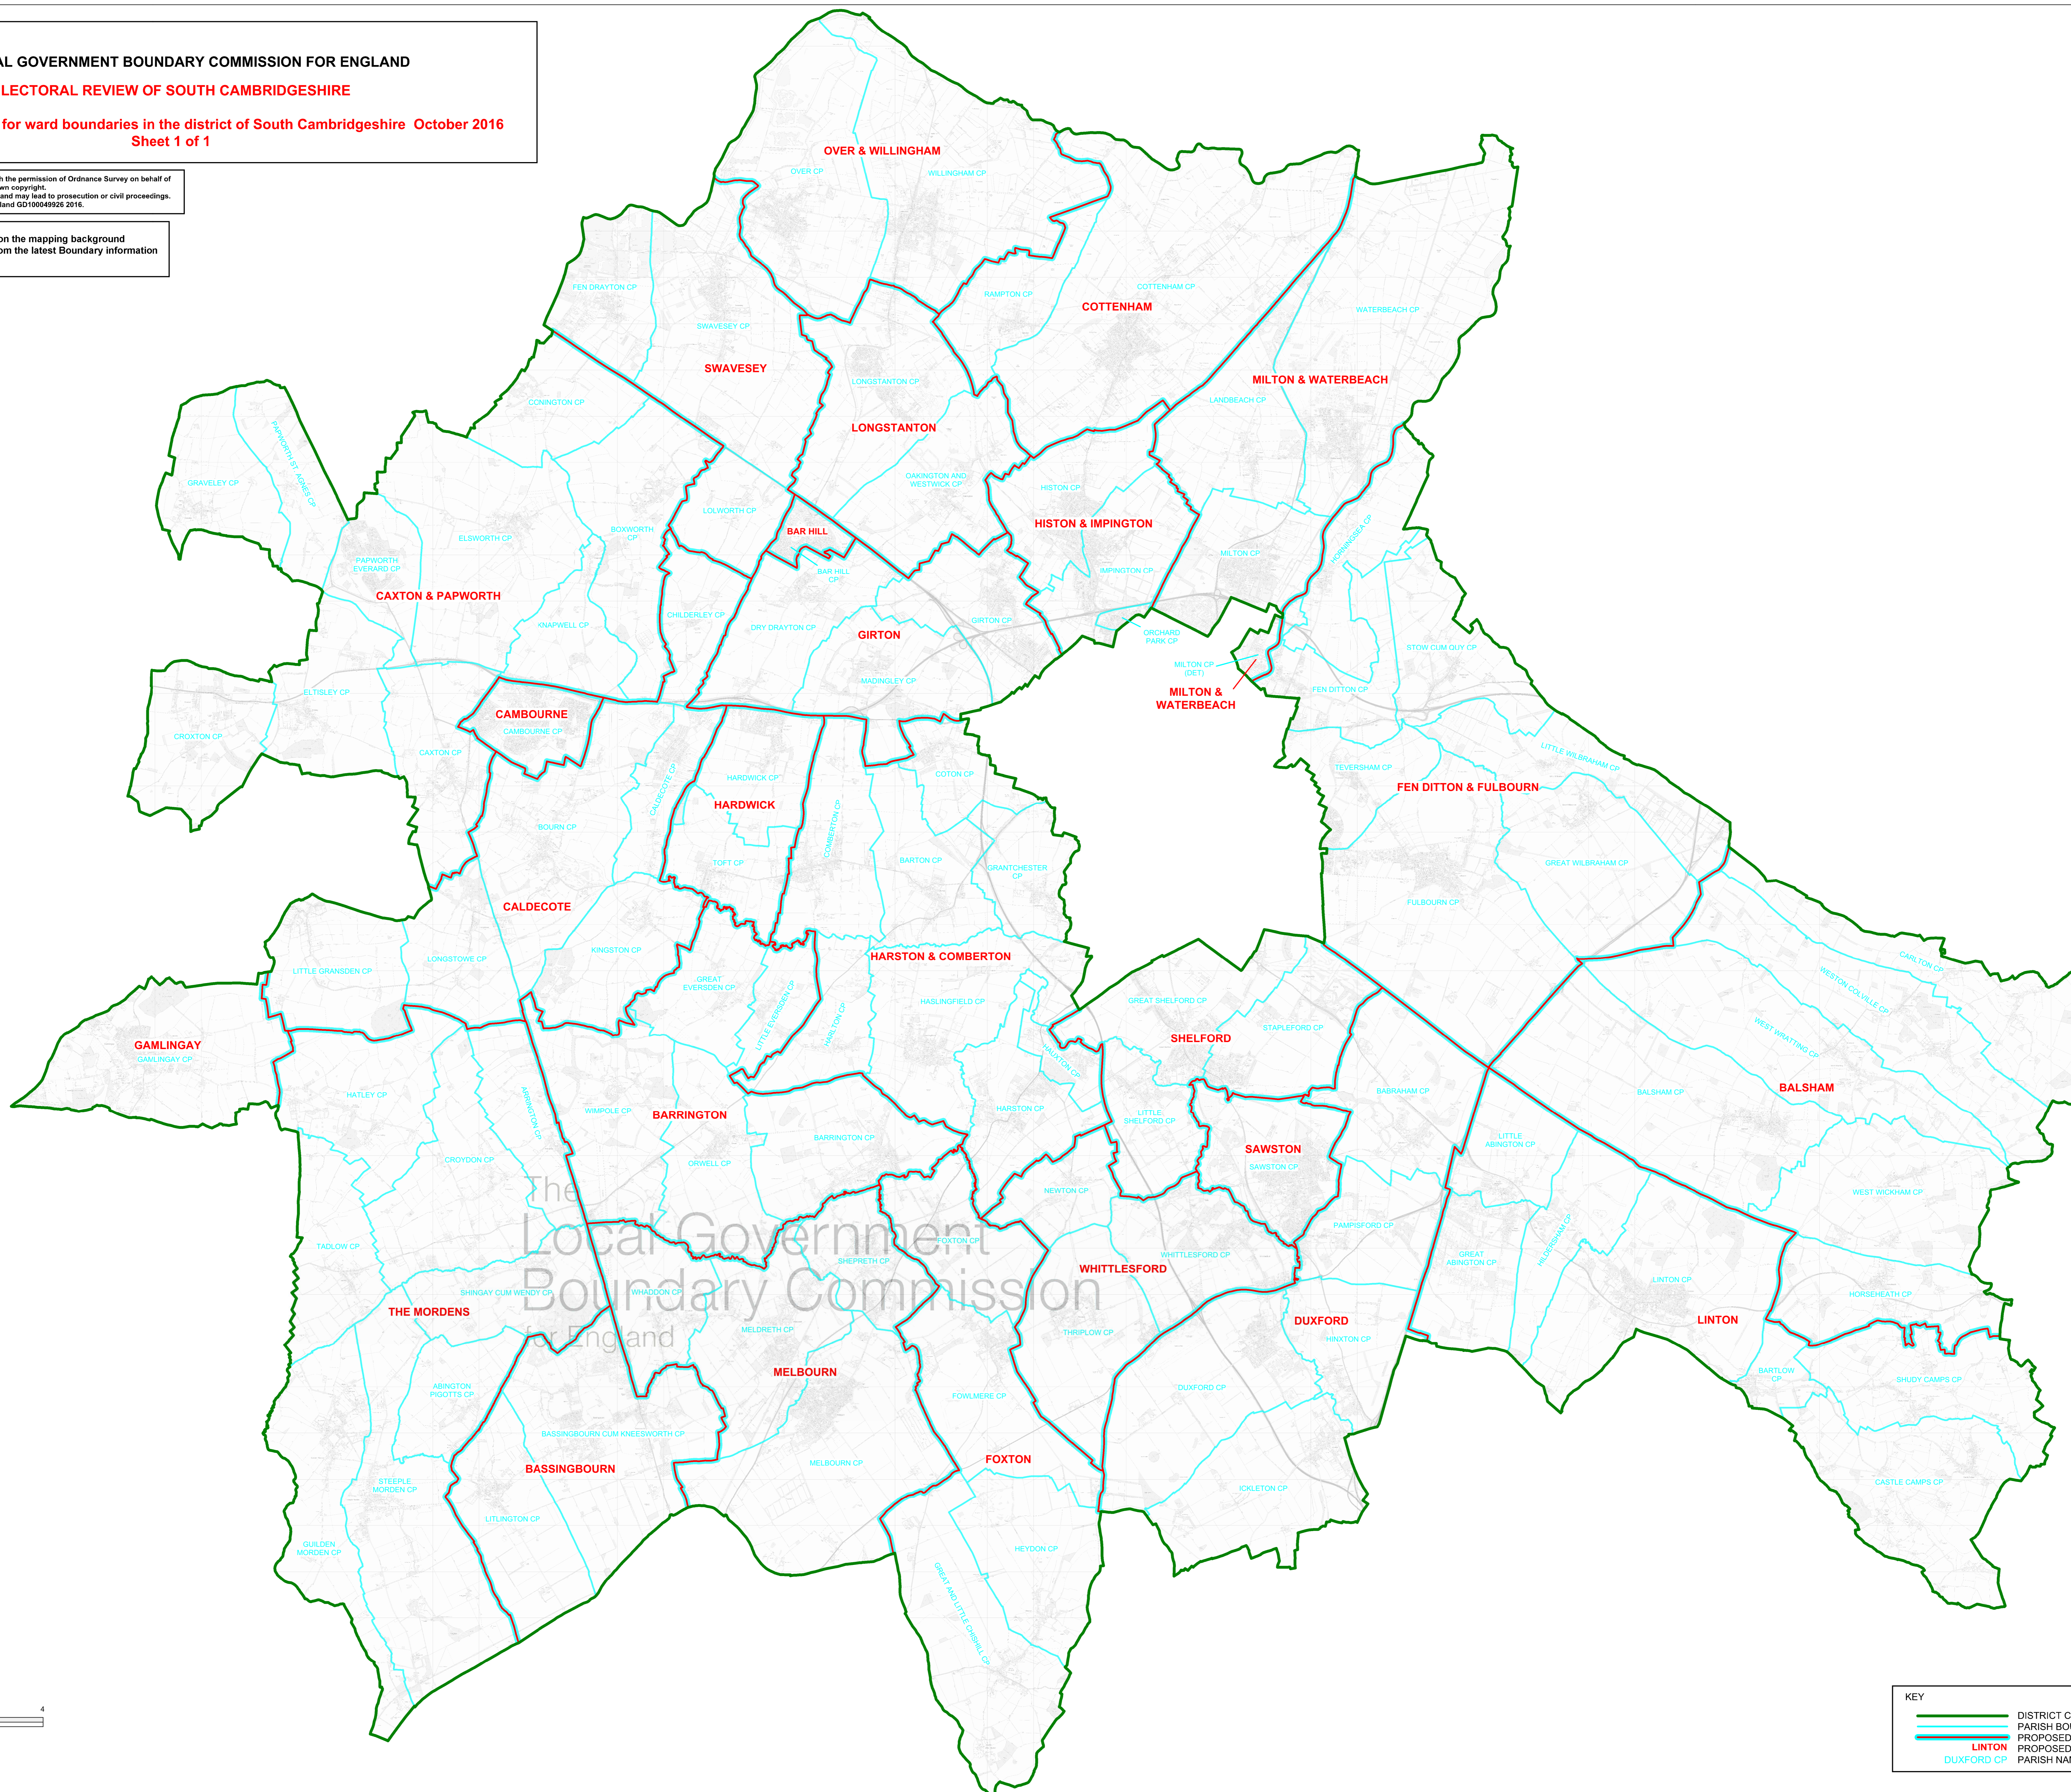

THE LOCAL GOVERNMENT BOUNDARY COMMISSION FOR ENGLAND

ELECTORAL REVIEW OF SOUTH CAMBRIDGESHIRE

Final recommendations for ward boundaries in the district of South Cambridgeshire October 2016
Sheet 1 of 1

KEY	
	DISTRICT COUNCIL BOUNDARY
	PARISH BOUNDARY
	PROPOSED WARD BOUNDARY COINCIDENT WITH PARISH BOUNDARY
	LINTON PROPOSED WARD NAME
	DUXFORD CP PARISH NAME