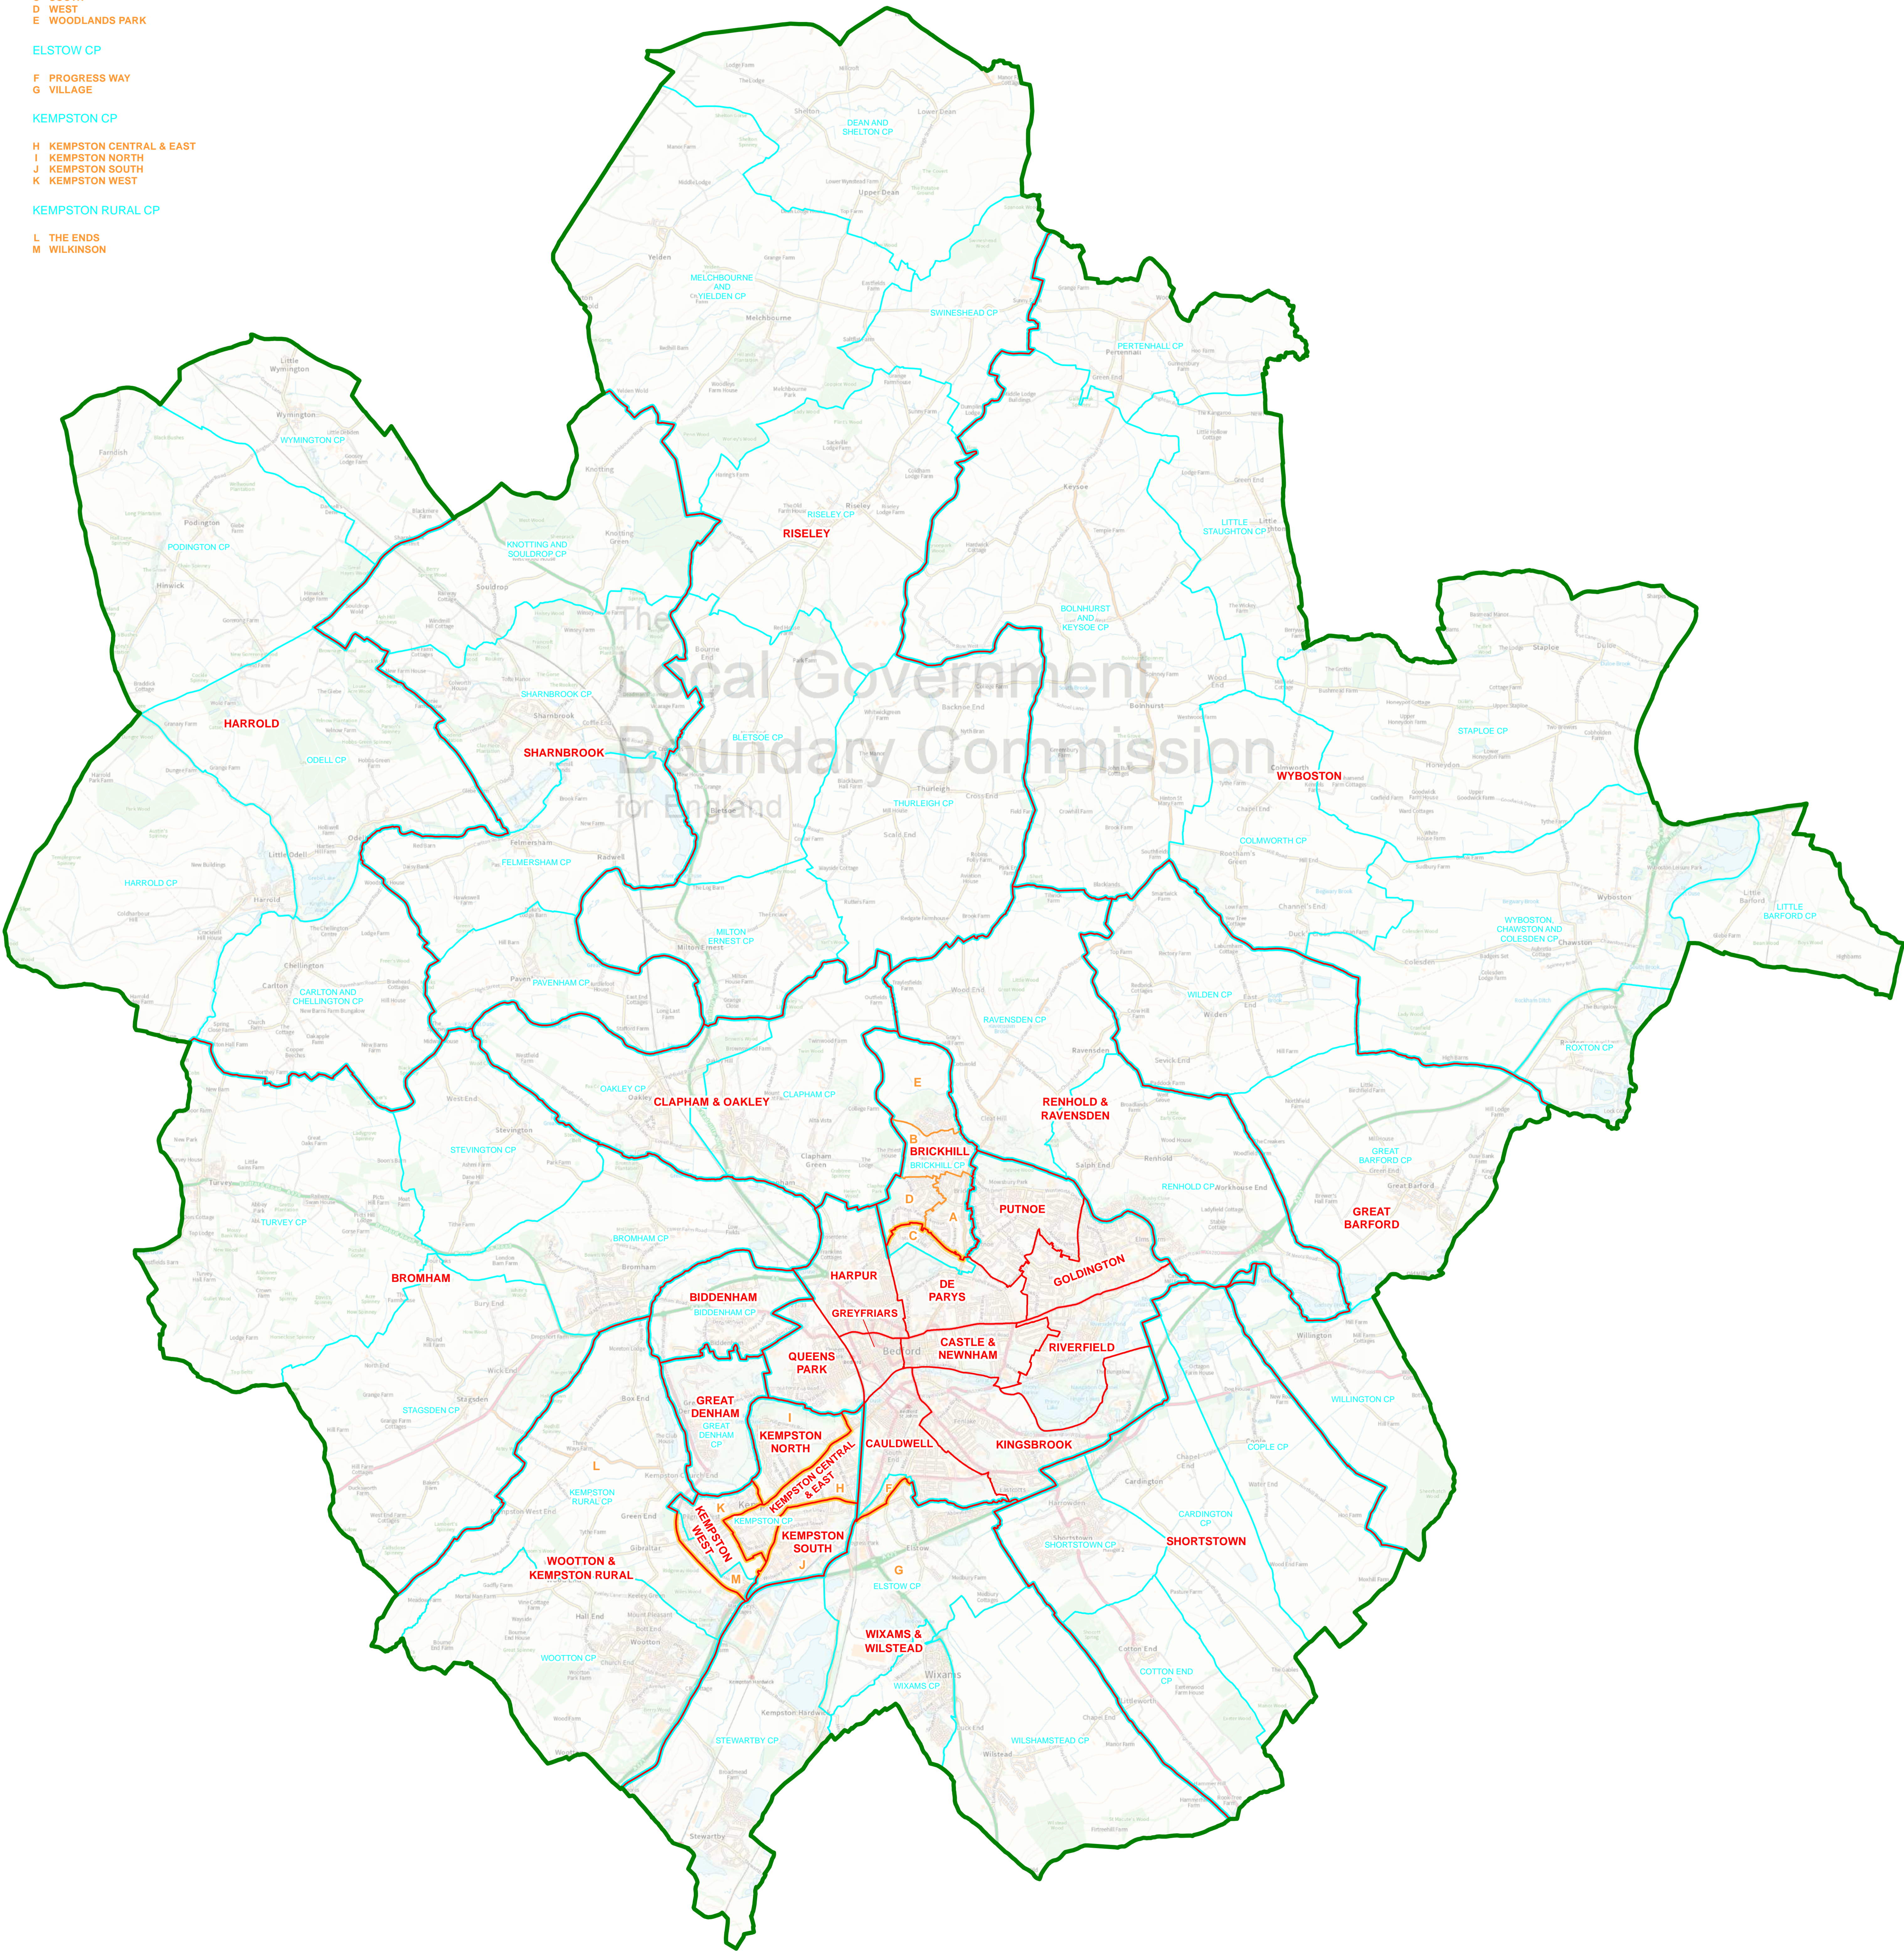

Map referred to in the Bedford (Electoral Changes) Order 2022
Sheet 1 of 1

Boundary alignment and names shown on the mapping background may not be up to date. They may differ from the latest boundary information applied as part of this review.

KEY TO PARISH WARDS

- BRICKHILL CP
- A EAST
- B NORTH
- C SOUTH
- D WEST
- E WOODLANDS PARK
- ELSTOW CP
- F PROGRESS WAY
- G VILLAGE
- KEMPSTON CP
- H KEMPSTON CENTRAL & EAST
- I KEMPSTON NORTH
- J KEMPSTON SOUTH
- K KEMPSTON WEST
- KEMPSTON RURAL CP
- L THE ENDS
- M WILKINSON

KEY	
	BOROUGH COUNCIL BOUNDARY
	WARD BOUNDARY
	PARISH BOUNDARY
	PARISH WARD BOUNDARY
	WARD BOUNDARY COINCIDENT WITH PARISH BOUNDARY
	WARD BOUNDARY COINCIDENT WITH PARISH WARD BOUNDARY
	SHORTSTOWN WARD NAME
	KEMPSTON CP PARISH NAME