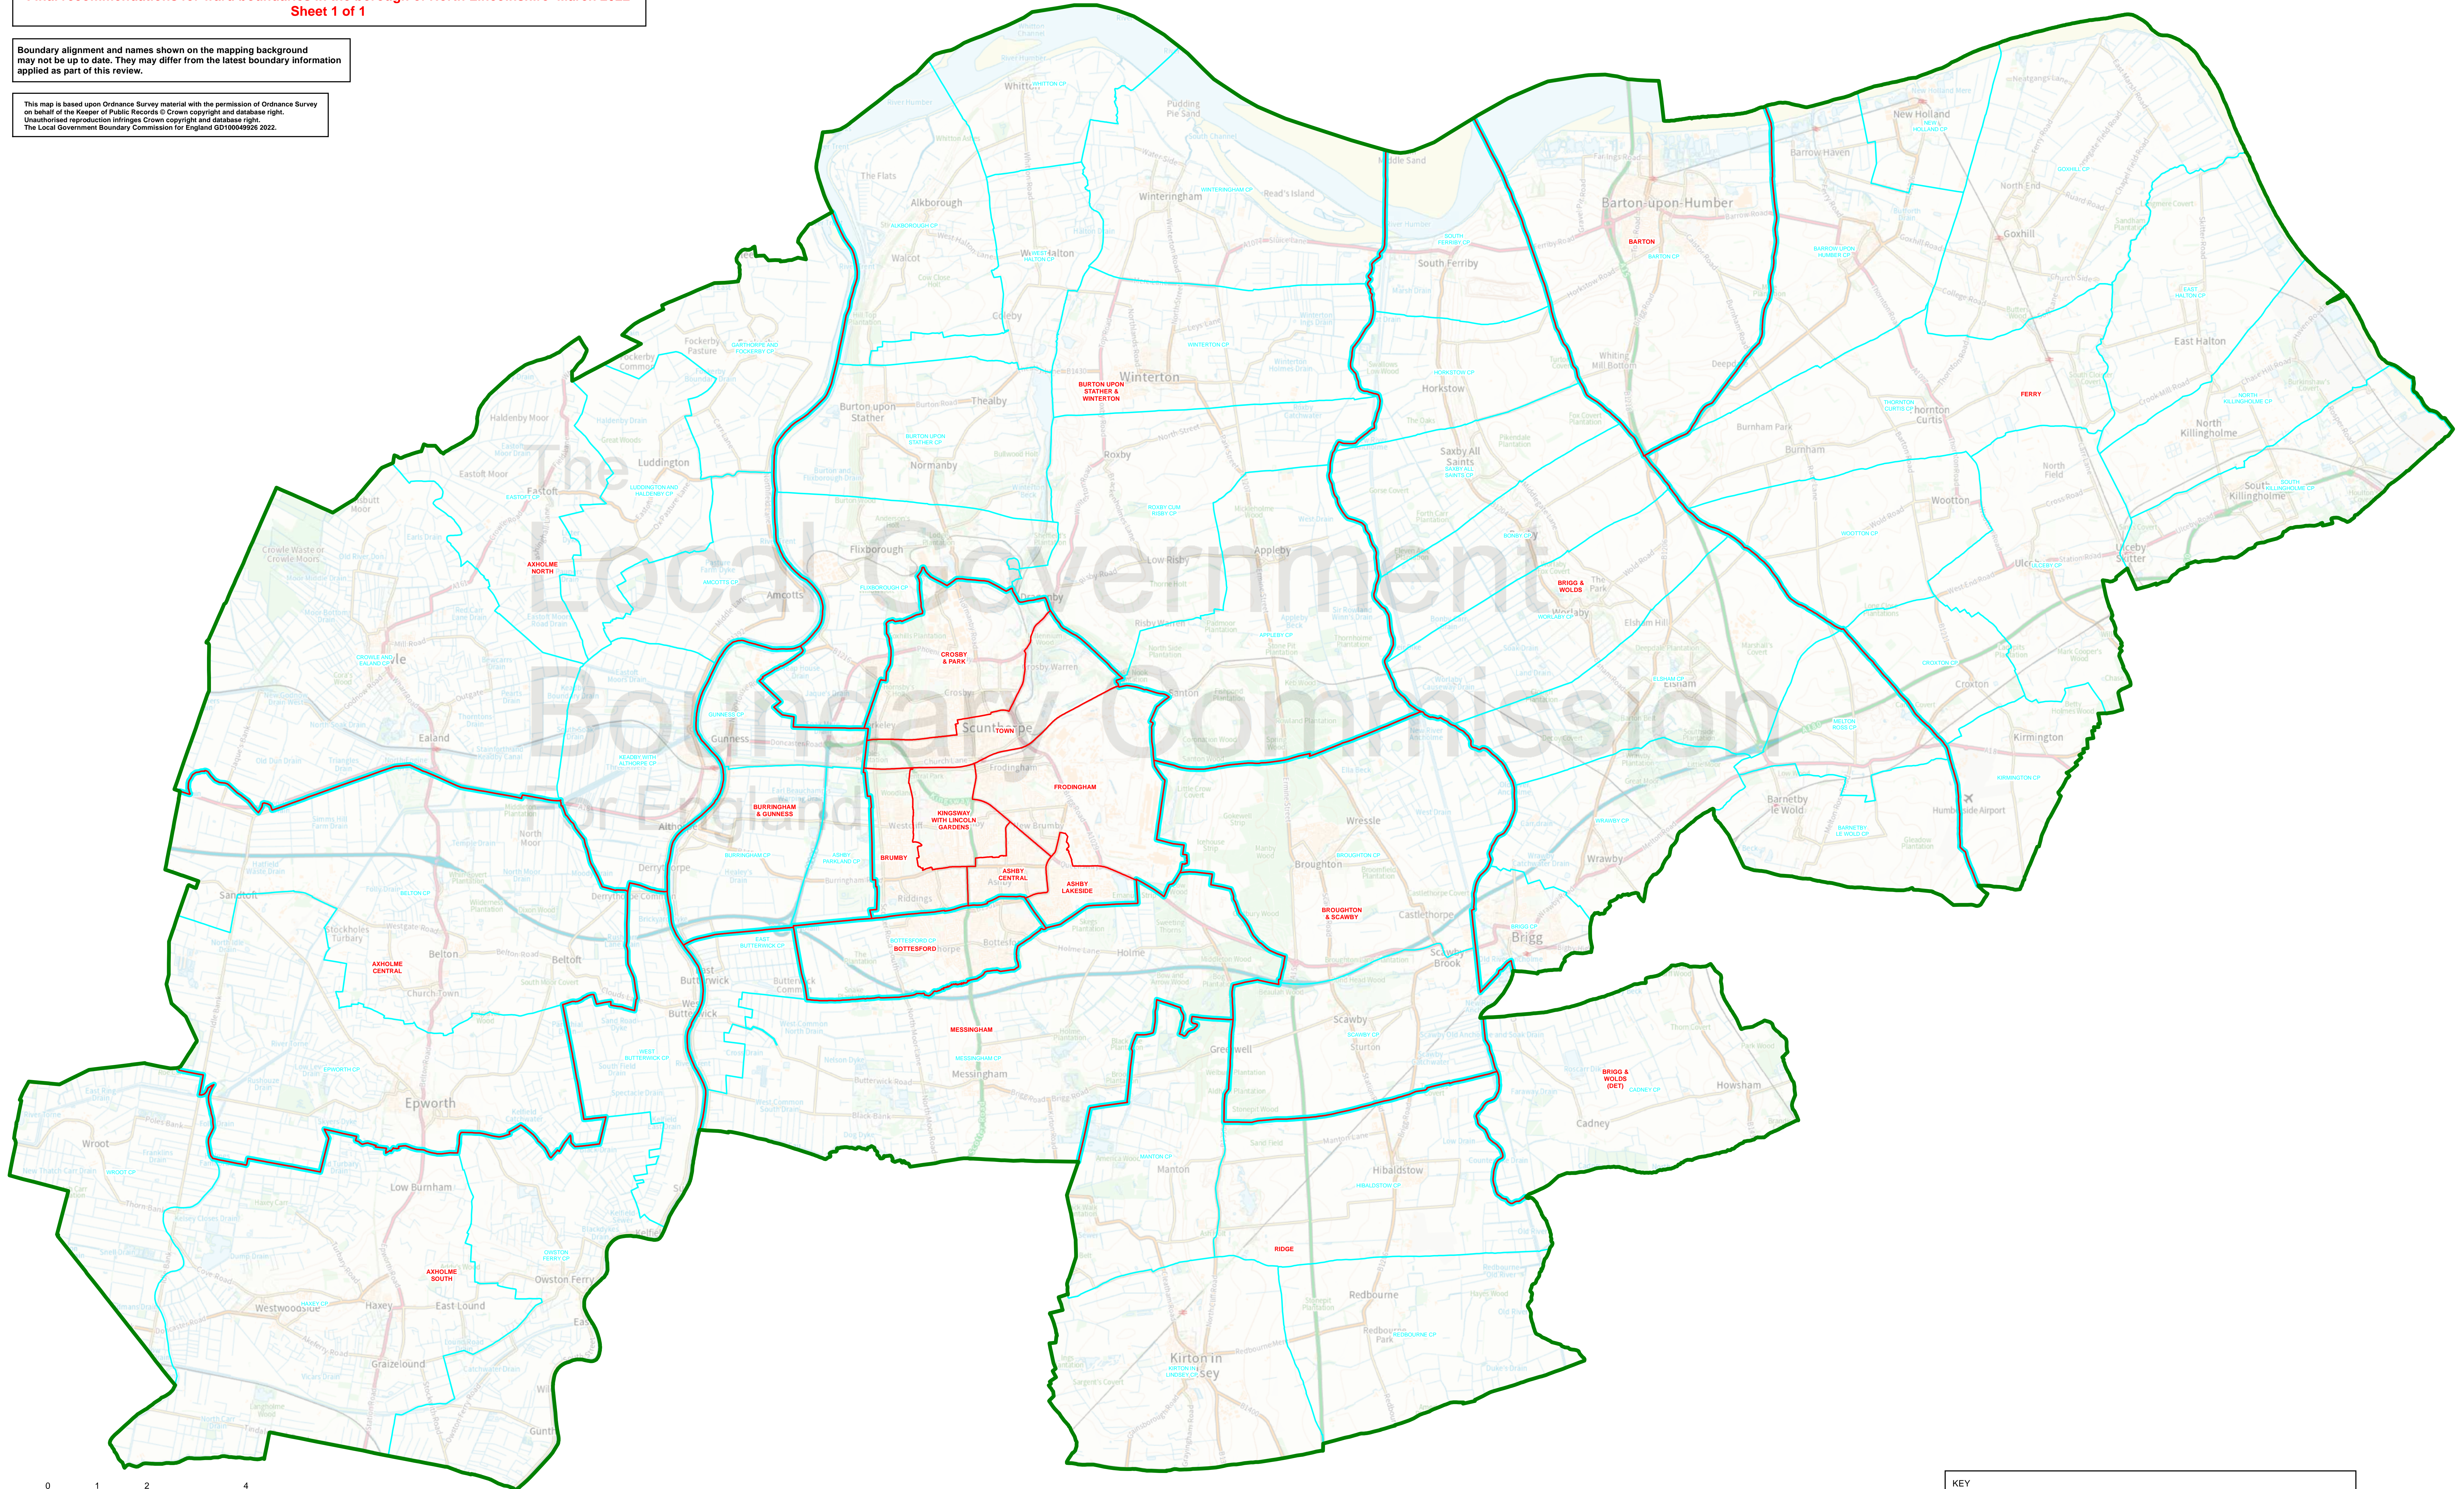

THE LOCAL GOVERNMENT BOUNDARY COMMISSION FOR ENGLAND

ELECTORAL REVIEW OF NORTH LINCOLNSHIRE

Final recommendations for ward boundaries in the borough of North Lincolnshire March 2022
Sheet 1 of 1

KEY	
	BOROUGH COUNCIL BOUNDARY
	PROPOSED WARD BOUNDARY
	PARISH BOUNDARY
	PROPOSED WARD BOUNDARY COINCIDENT WITH PARISH BOUNDARY
	TOWN
	REDBOURNE CP
	PARISH NAME