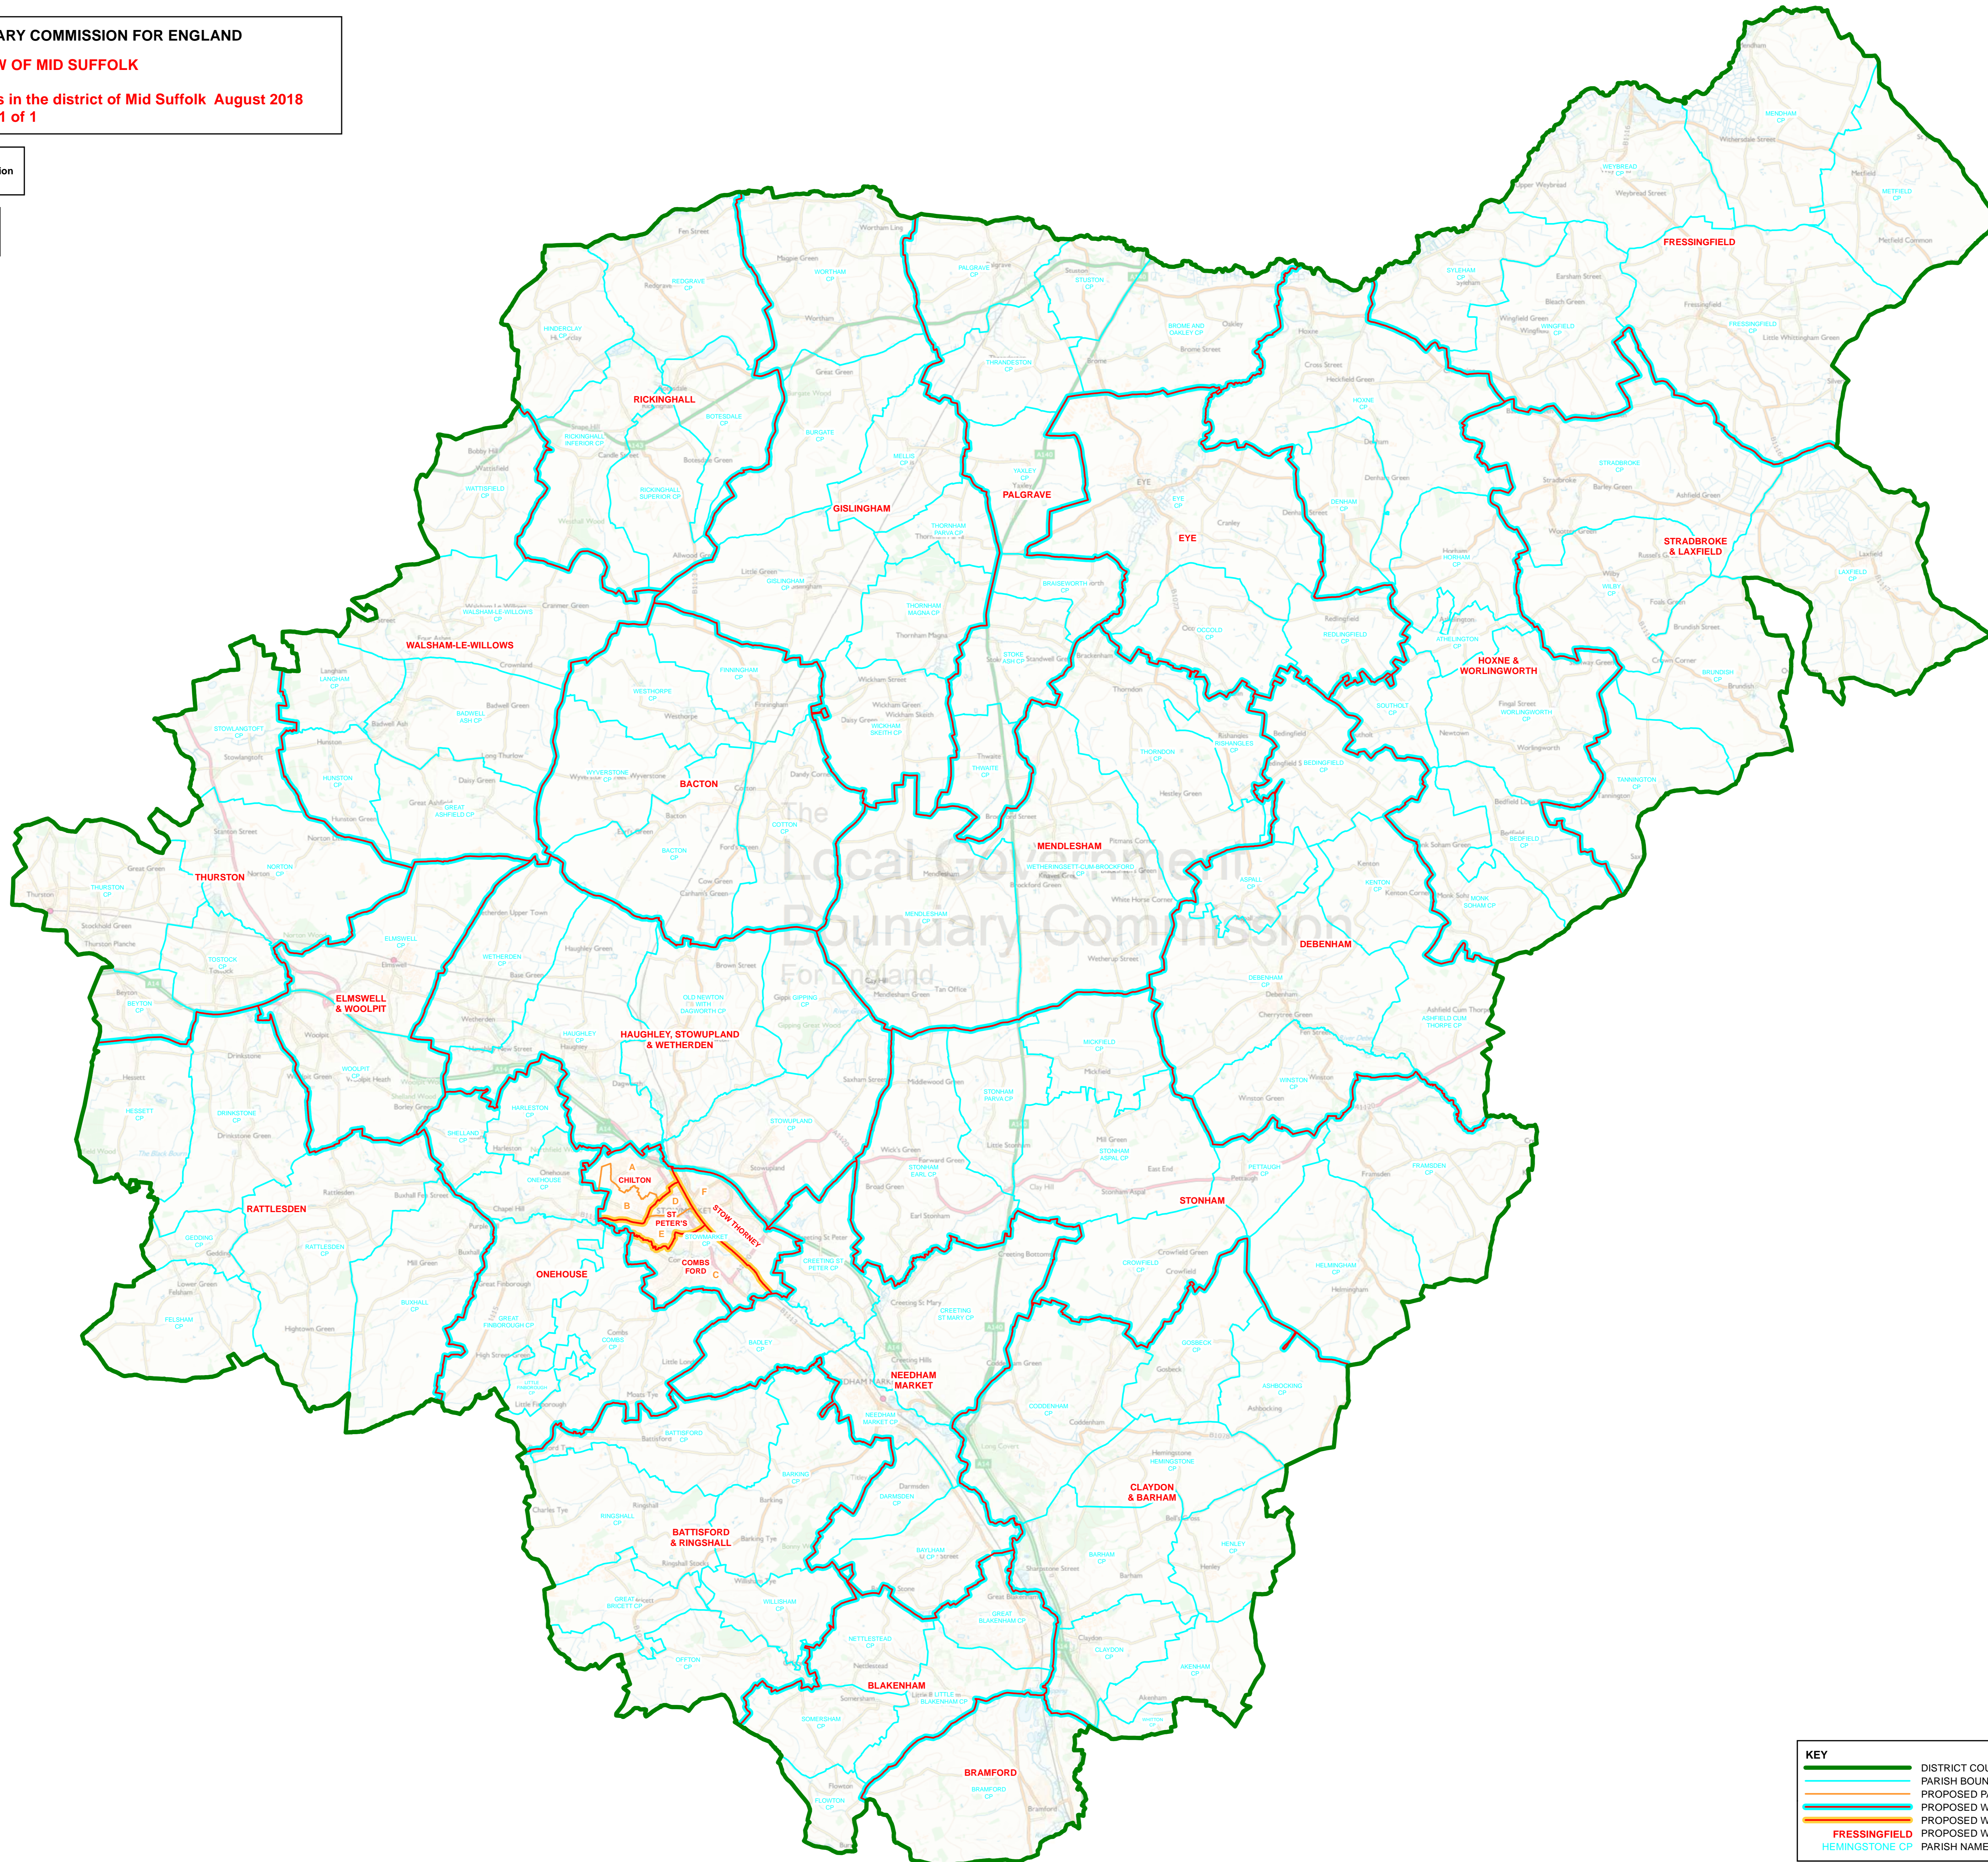

THE LOCAL GOVERNMENT BOUNDARY COMMISSION FOR ENGLAND

ELECTORAL REVIEW OF MID SUFFOLK

Final recommendations for ward boundaries in the district of Mid Suffolk August 2018
Sheet 1 of 1

KEY TO PARISH WARDS

STOWMARKET CP

- A CHILTON NORTH
- B CHILTON SOUTH
- C COMBS FORD
- D ST PETER'S NORTH
- E ST PETER'S SOUTH
- F STOW THORNEY

KEY

- DISTRICT COUNCIL BOUNDARY
- PARISH BOUNDARY
- PROPOSED PARISH WARD BOUNDARY
- PROPOSED WARD BOUNDARY COINCIDENT WITH PARISH BOUNDARY
- PROPOSED WARD BOUNDARY COINCIDENT WITH PROPOSED PARISH WARD BOUNDARY
- FRESSINGFIELD PROPOSED WARD NAME
- HEMINGSTONE CP PARISH NAME