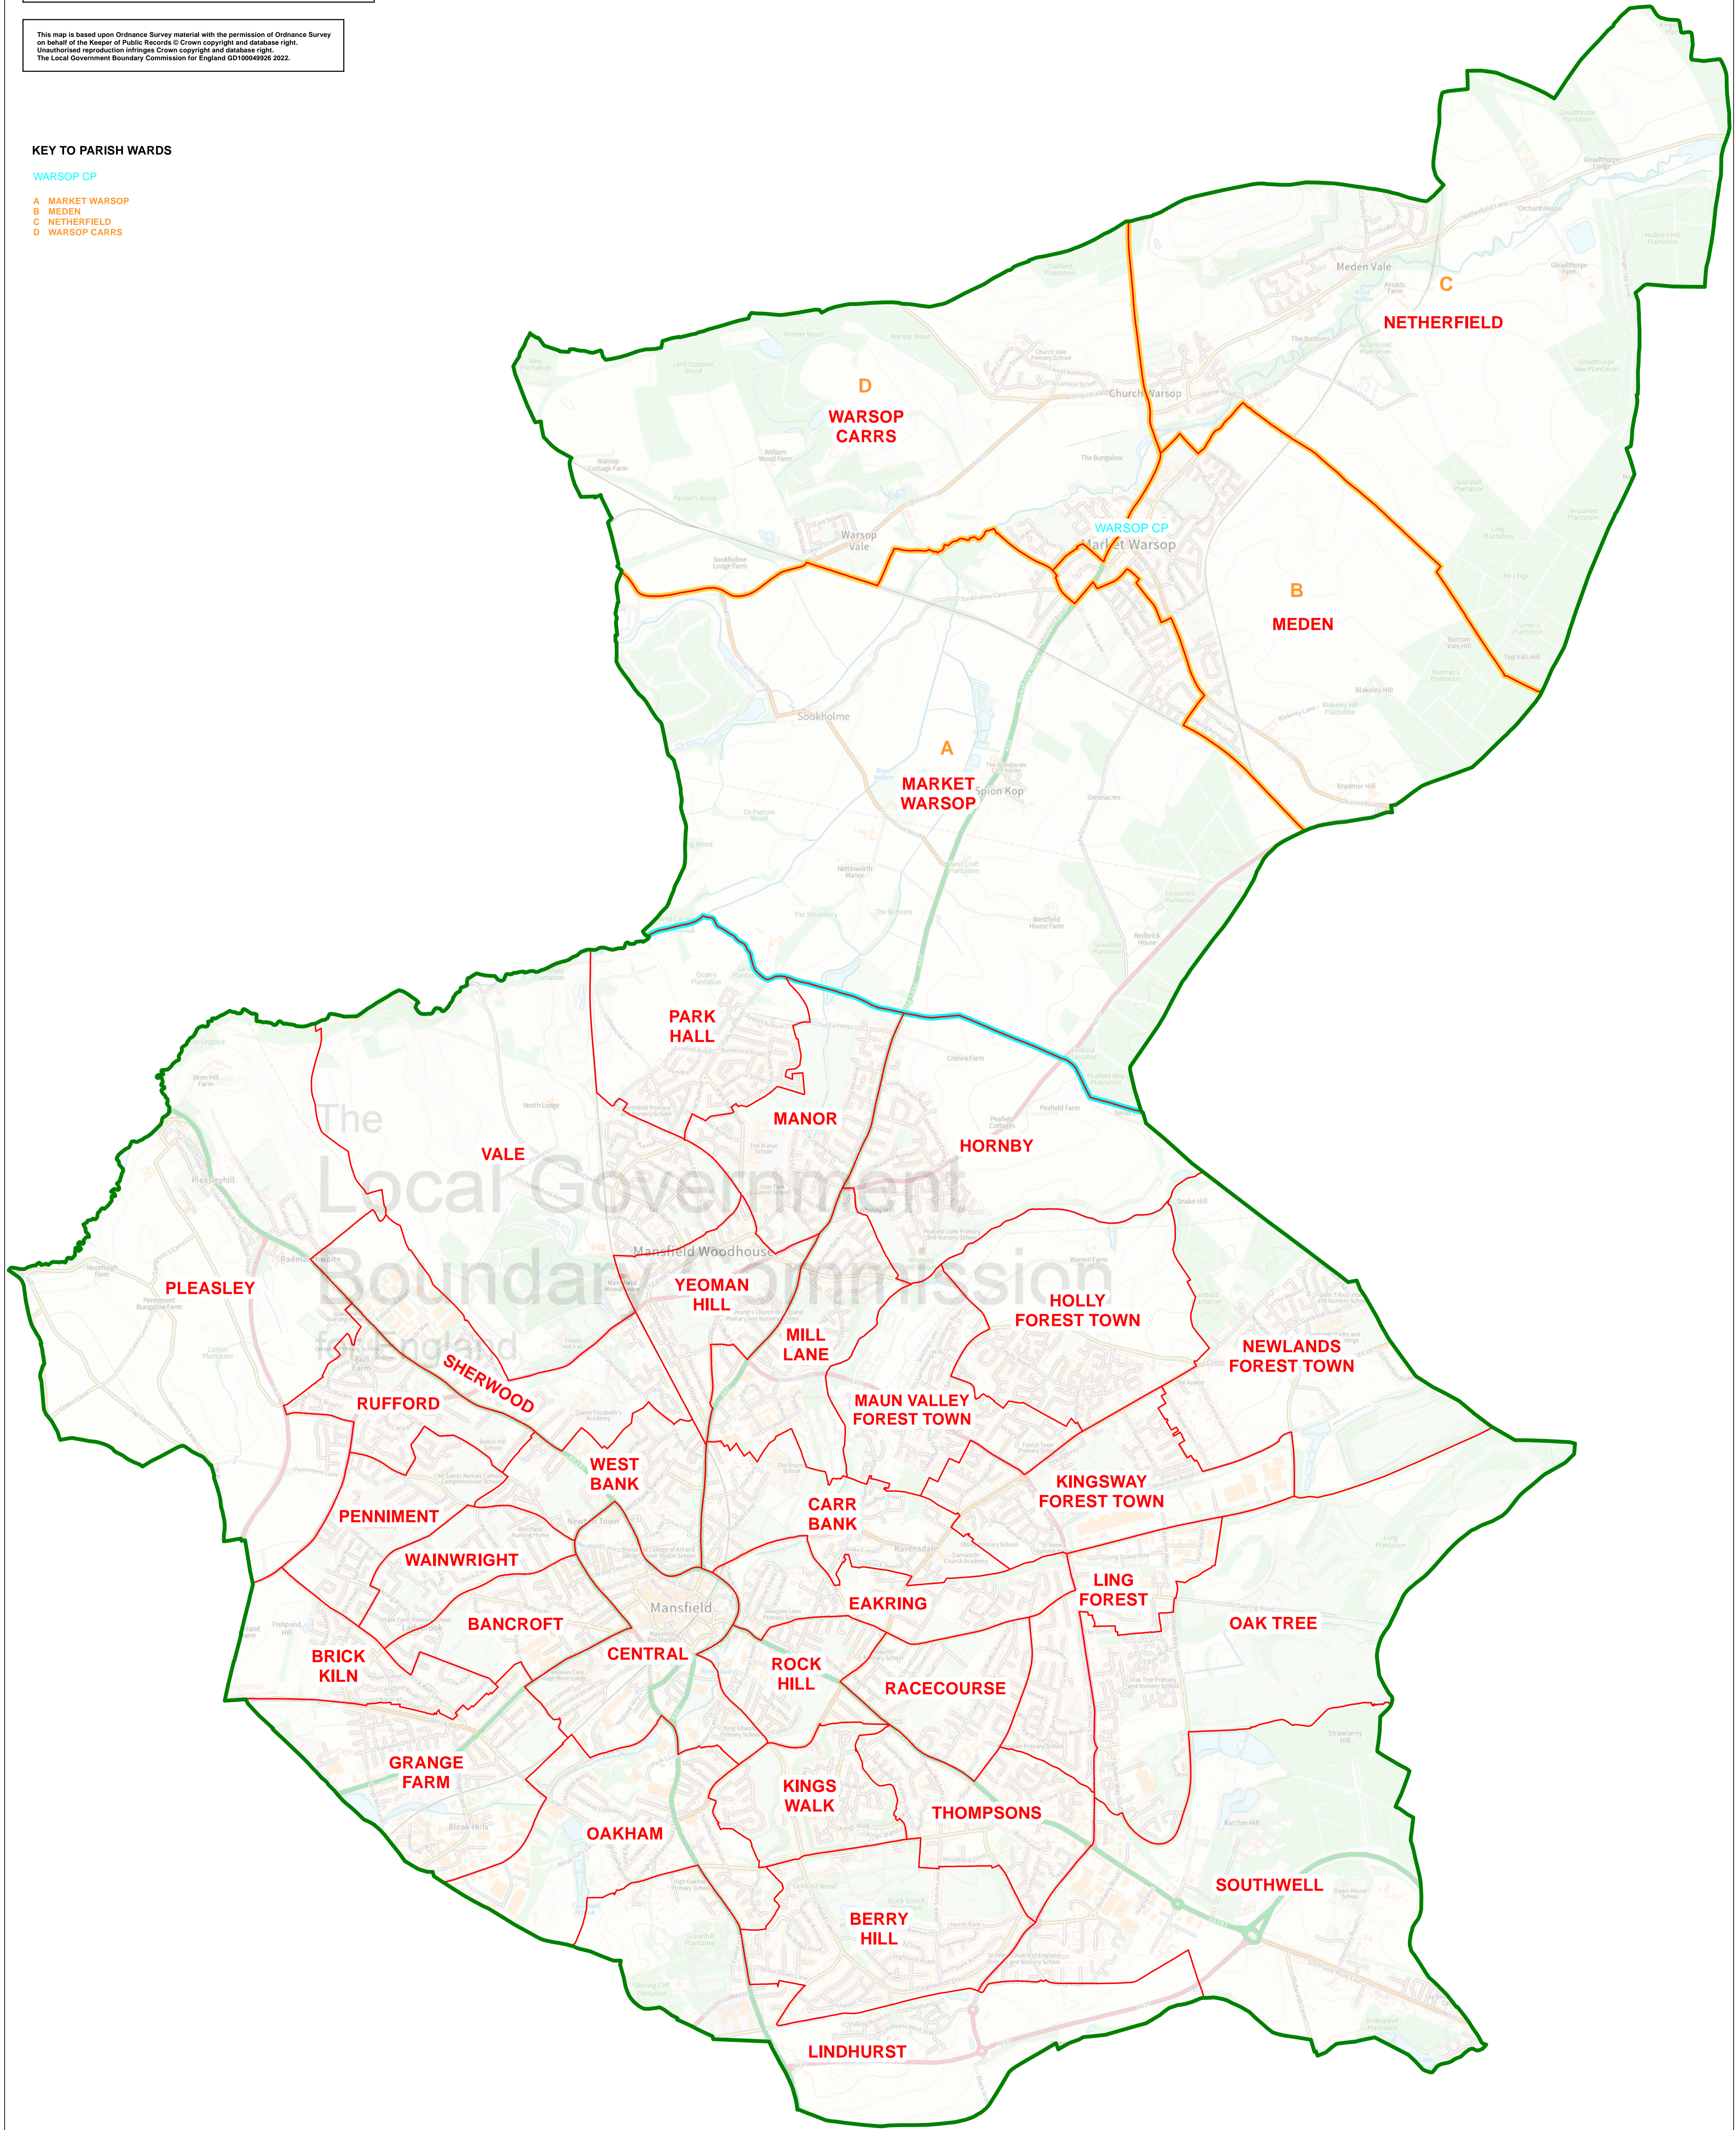

Map referred to in the Mansfield (Electoral Changes) Order 2022 Sheet 1 of 1

Boundary alignment and names shown on the mapping background may not be up to date. They may differ from the latest boundary information applied as part of this review.

KEY TO PARISH WARDS

WARSOP CP

- A MARKET WARSOP
- B MEDEN
- C NETHERFIELD
- D WARSOP CARRS

KEY	
	DISTRICT COUNCIL BOUNDARY
	WARD BOUNDARY
	WARD BOUNDARY COINCIDENT WITH PARISH BOUNDARY
	WARD BOUNDARY COINCIDENT WITH PARISH WARD BOUNDARY
	SOUTHWELL WARD NAME
	WARSOP CP PARISH NAME