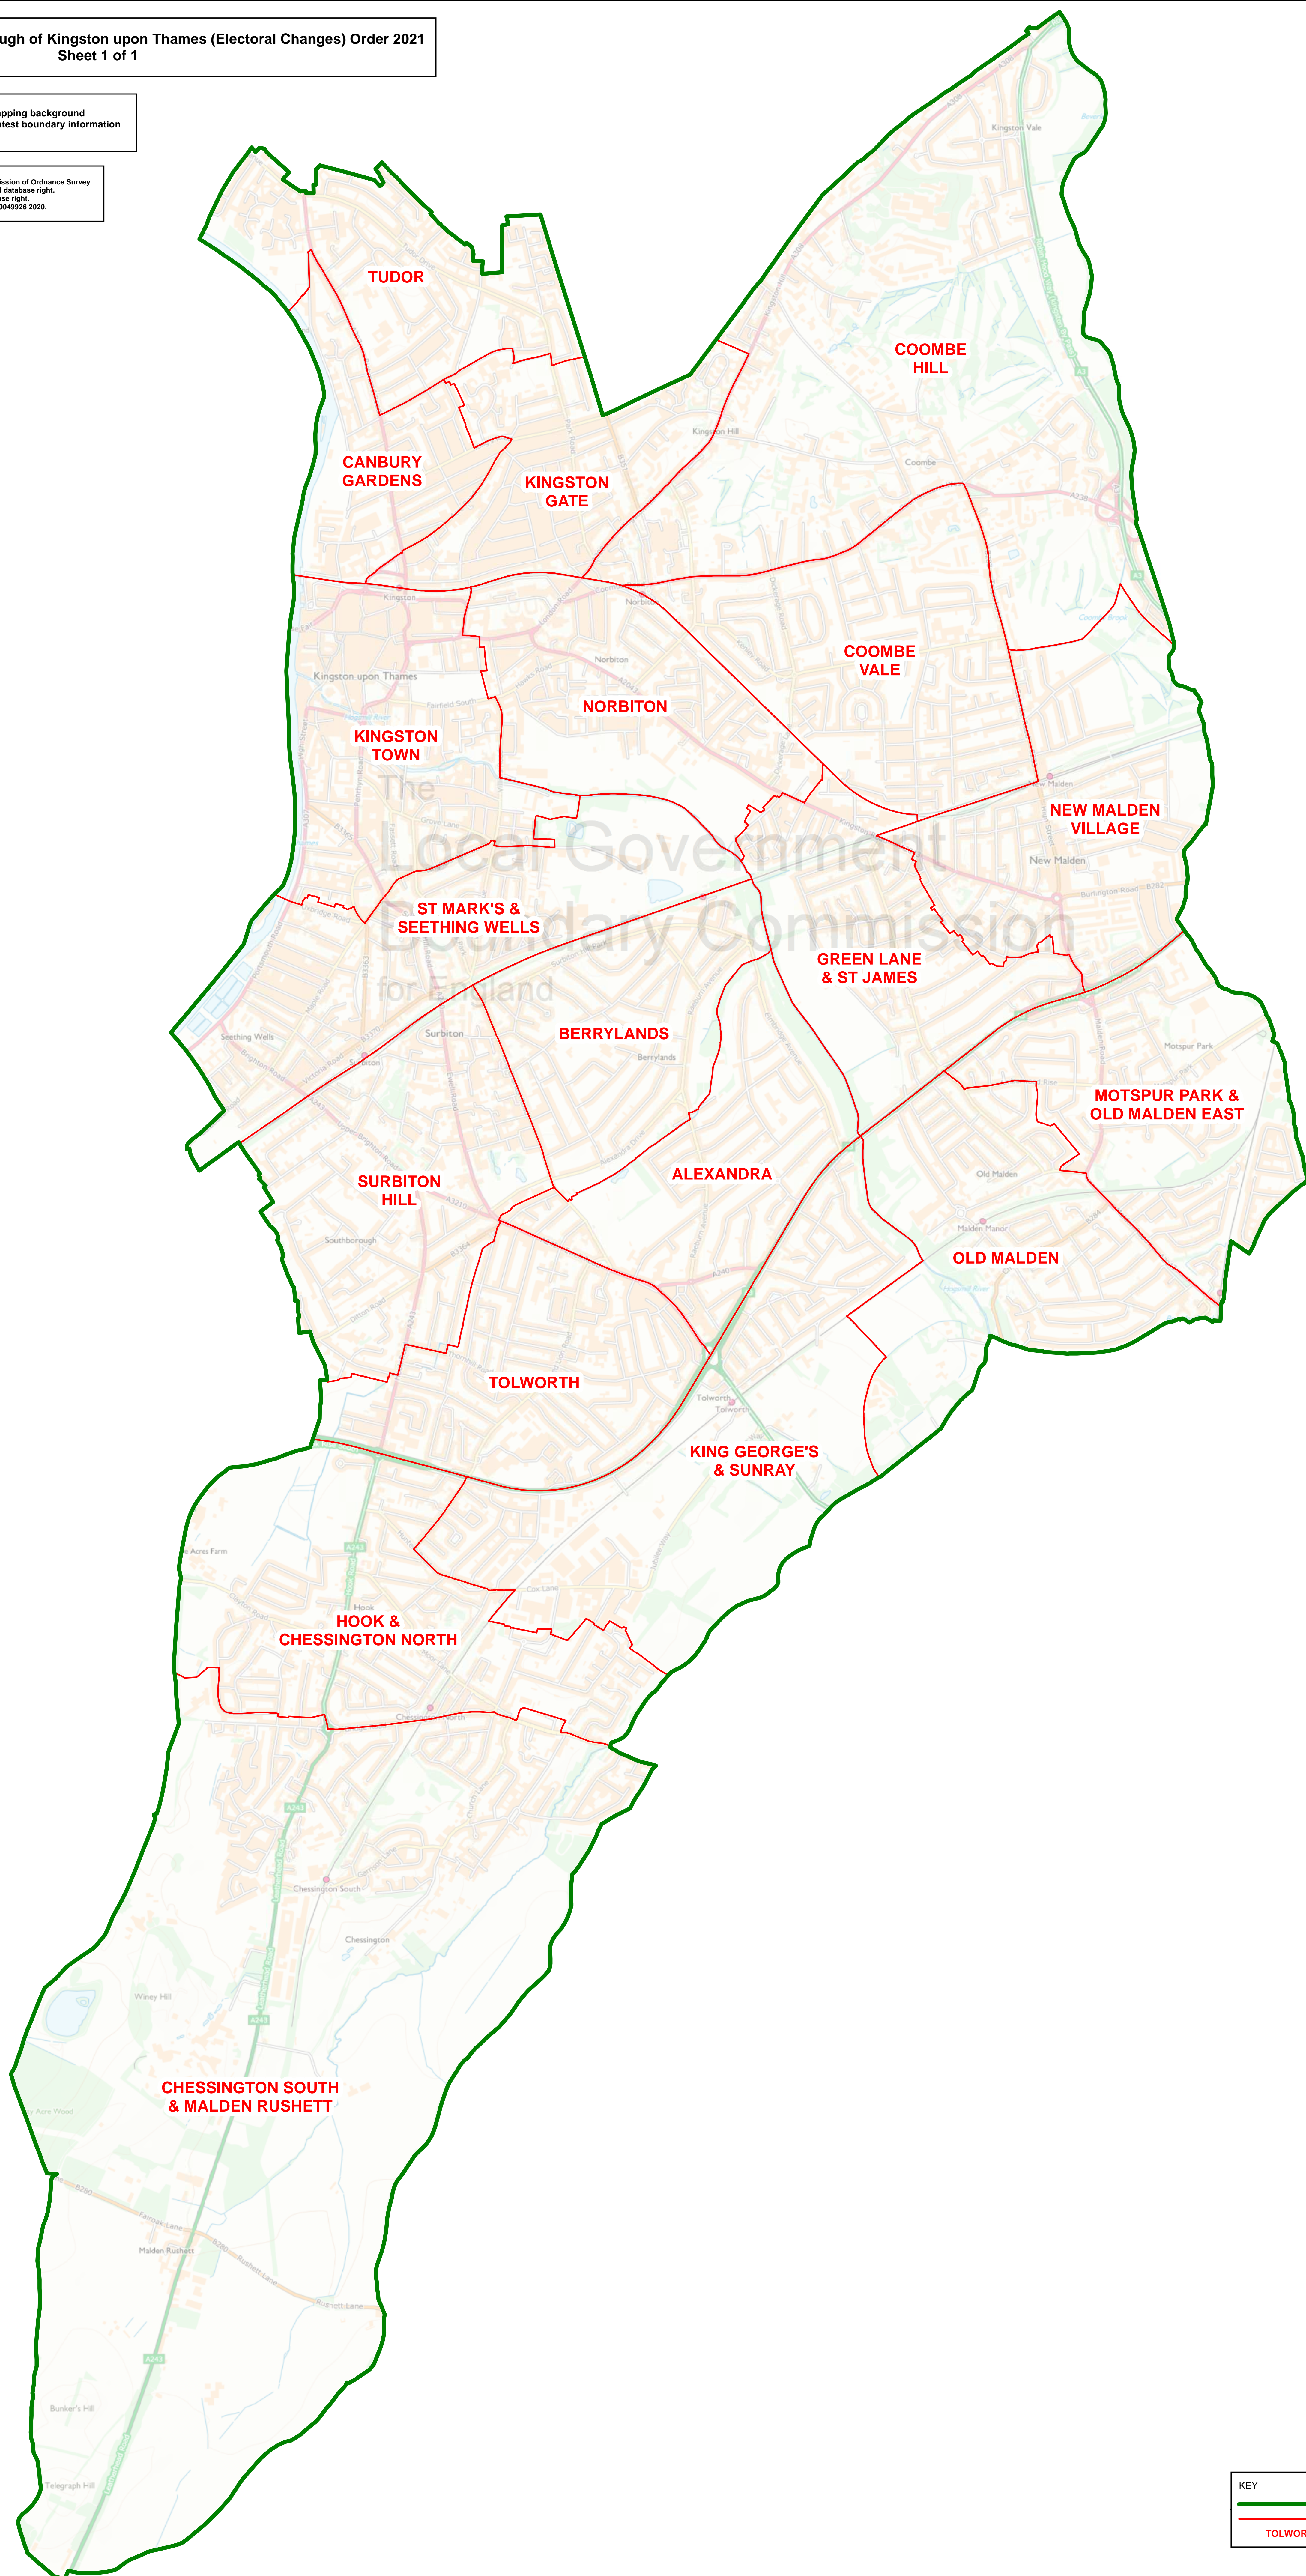

Map referred to in the Royal Borough of Kingston upon Thames (Electoral Changes) Order 2021
Sheet 1 of 1

Boundary alignment and names shown on the mapping background may not be up to date. They may differ from the latest boundary information applied as part of this review.

The Local Government Boundary Commission for England

KEY	
	LONDON BOROUGH COUNCIL BOUNDARY
	WARD BOUNDARY
	TOLWORTH WARD NAME