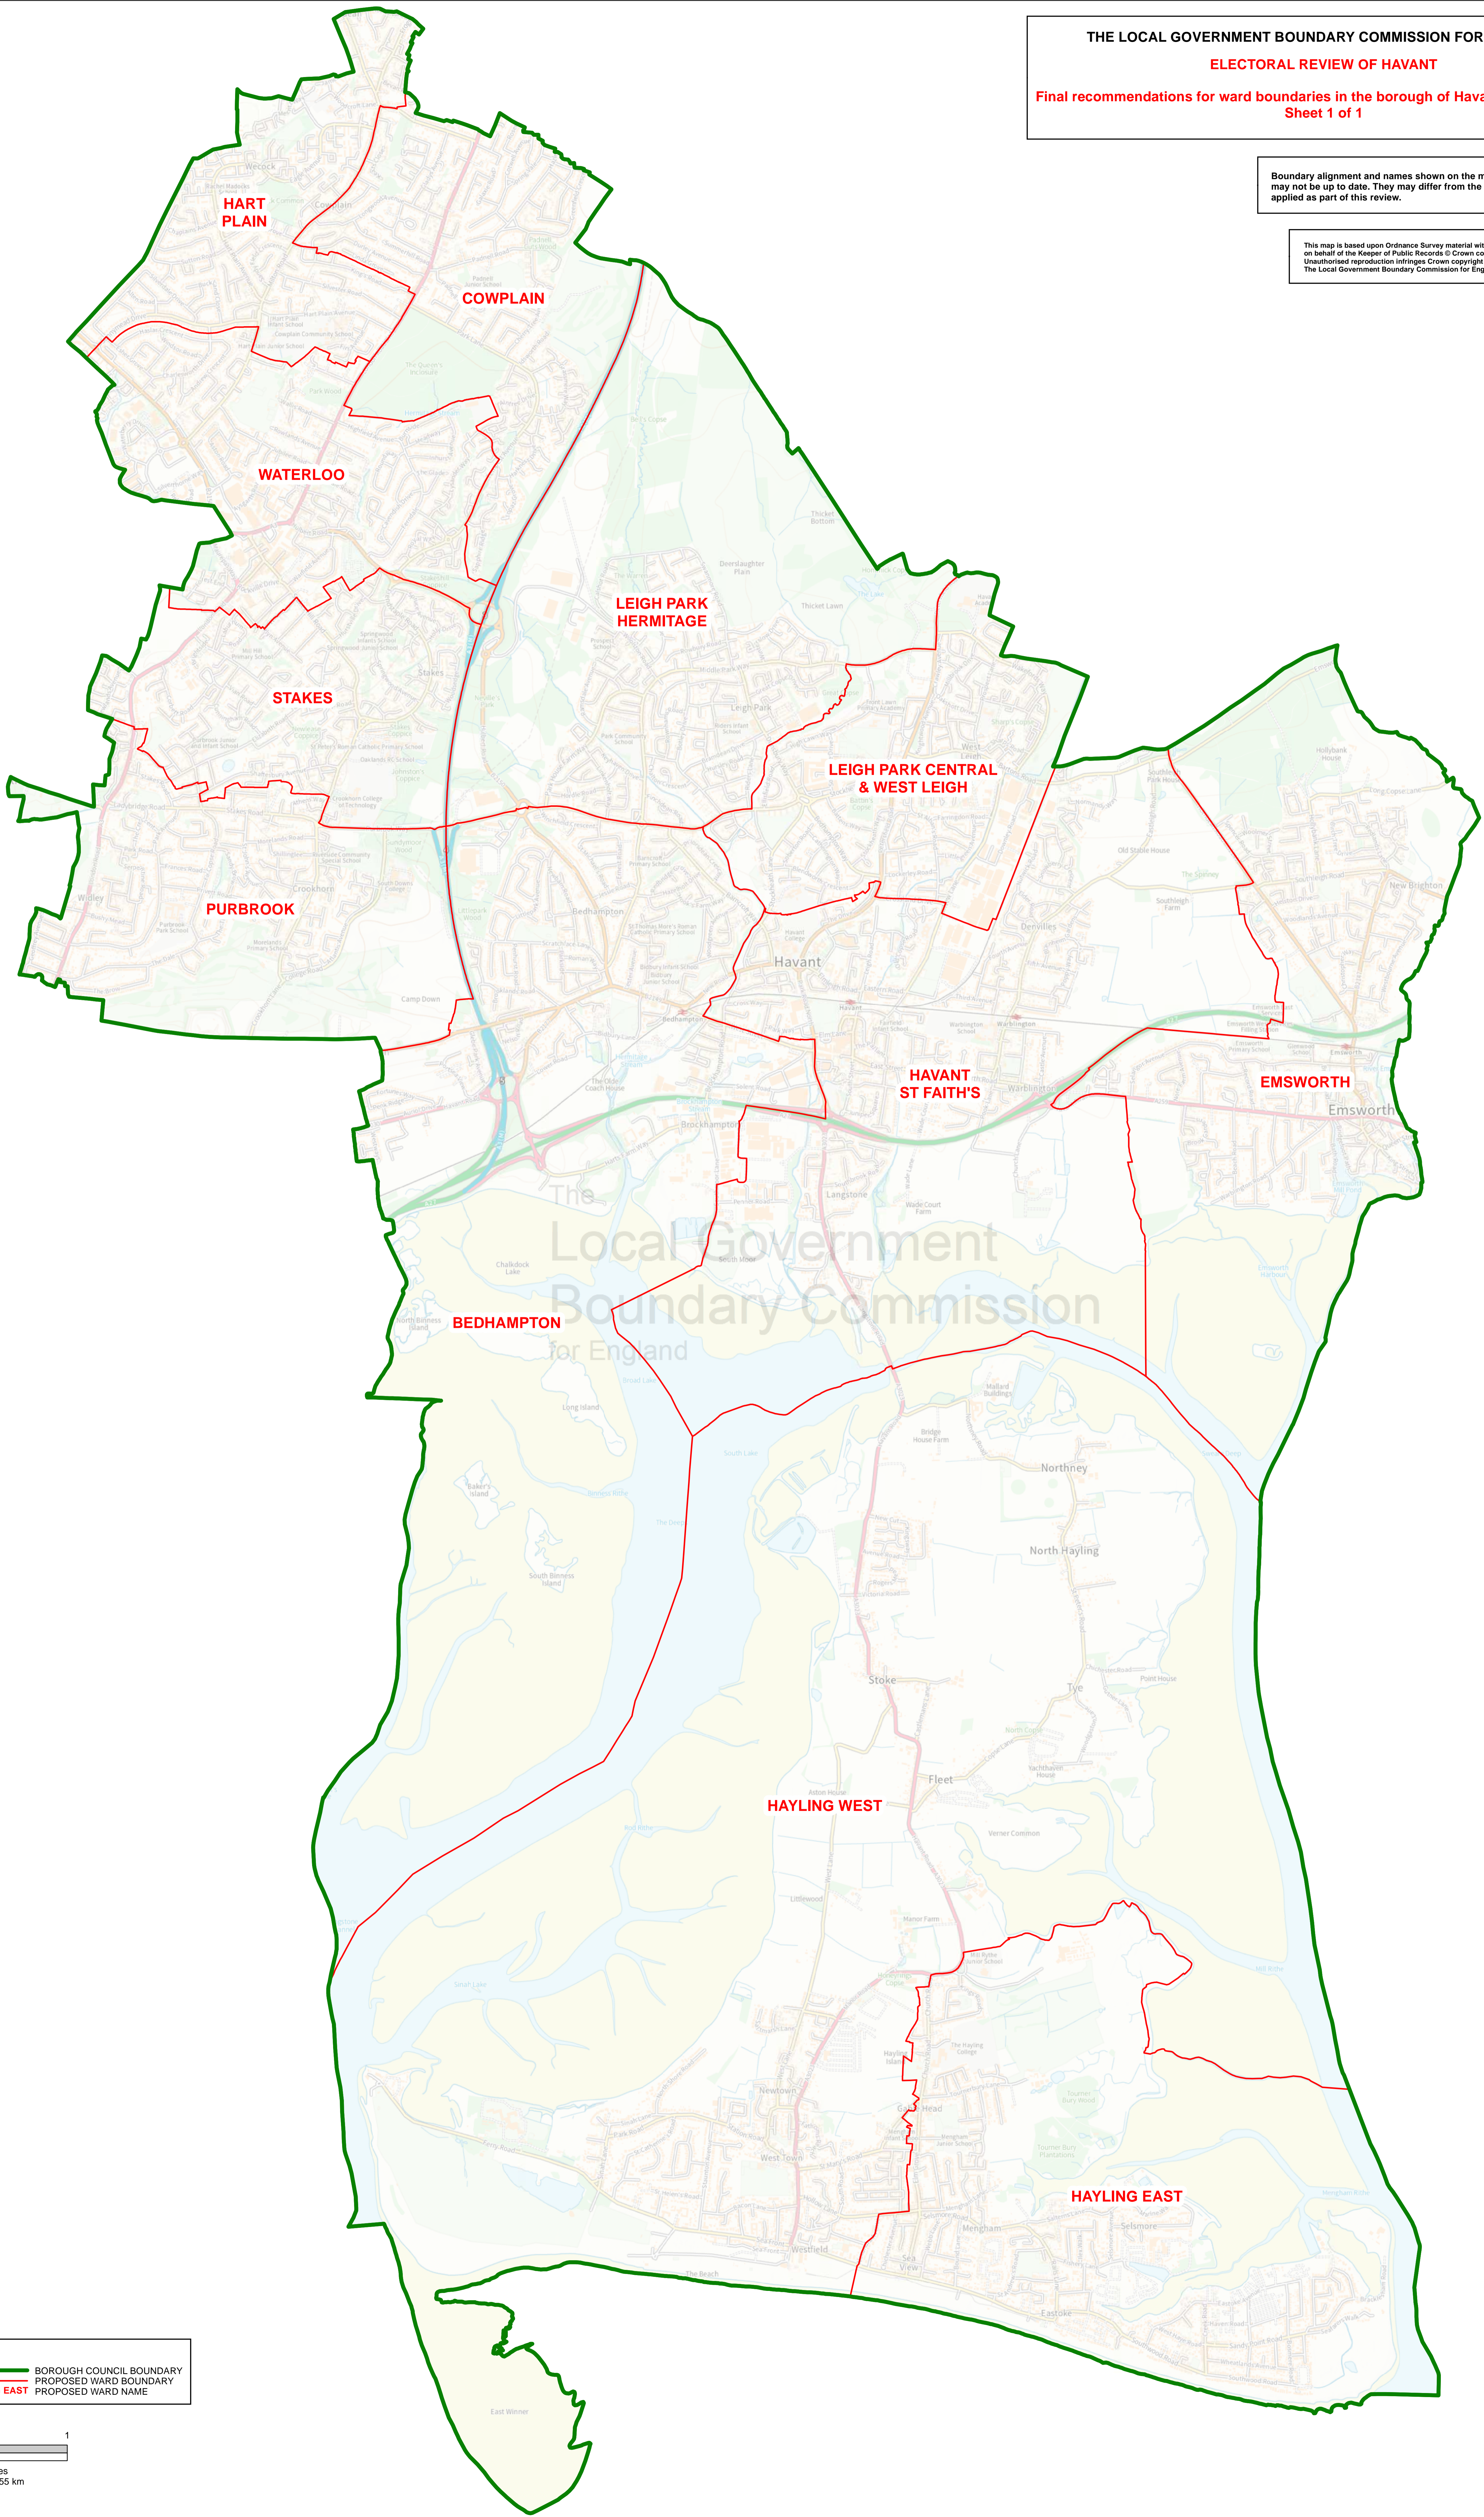

THE LOCAL GOVERNMENT BOUNDARY COMMISSION FOR ENGLAND
ELECTORAL REVIEW OF HAVANT
Final recommendations for ward boundaries in the borough of Havant November 2022
Sheet 1 of 1

Boundary alignment and names shown on the mapping background may not be up to date. They may differ from the latest boundary information applied as part of this review.

KEY
— BOROUGH COUNCIL BOUNDARY
— PROPOSED WARD BOUNDARY
— HAYLING EAST PROPOSED WARD NAME