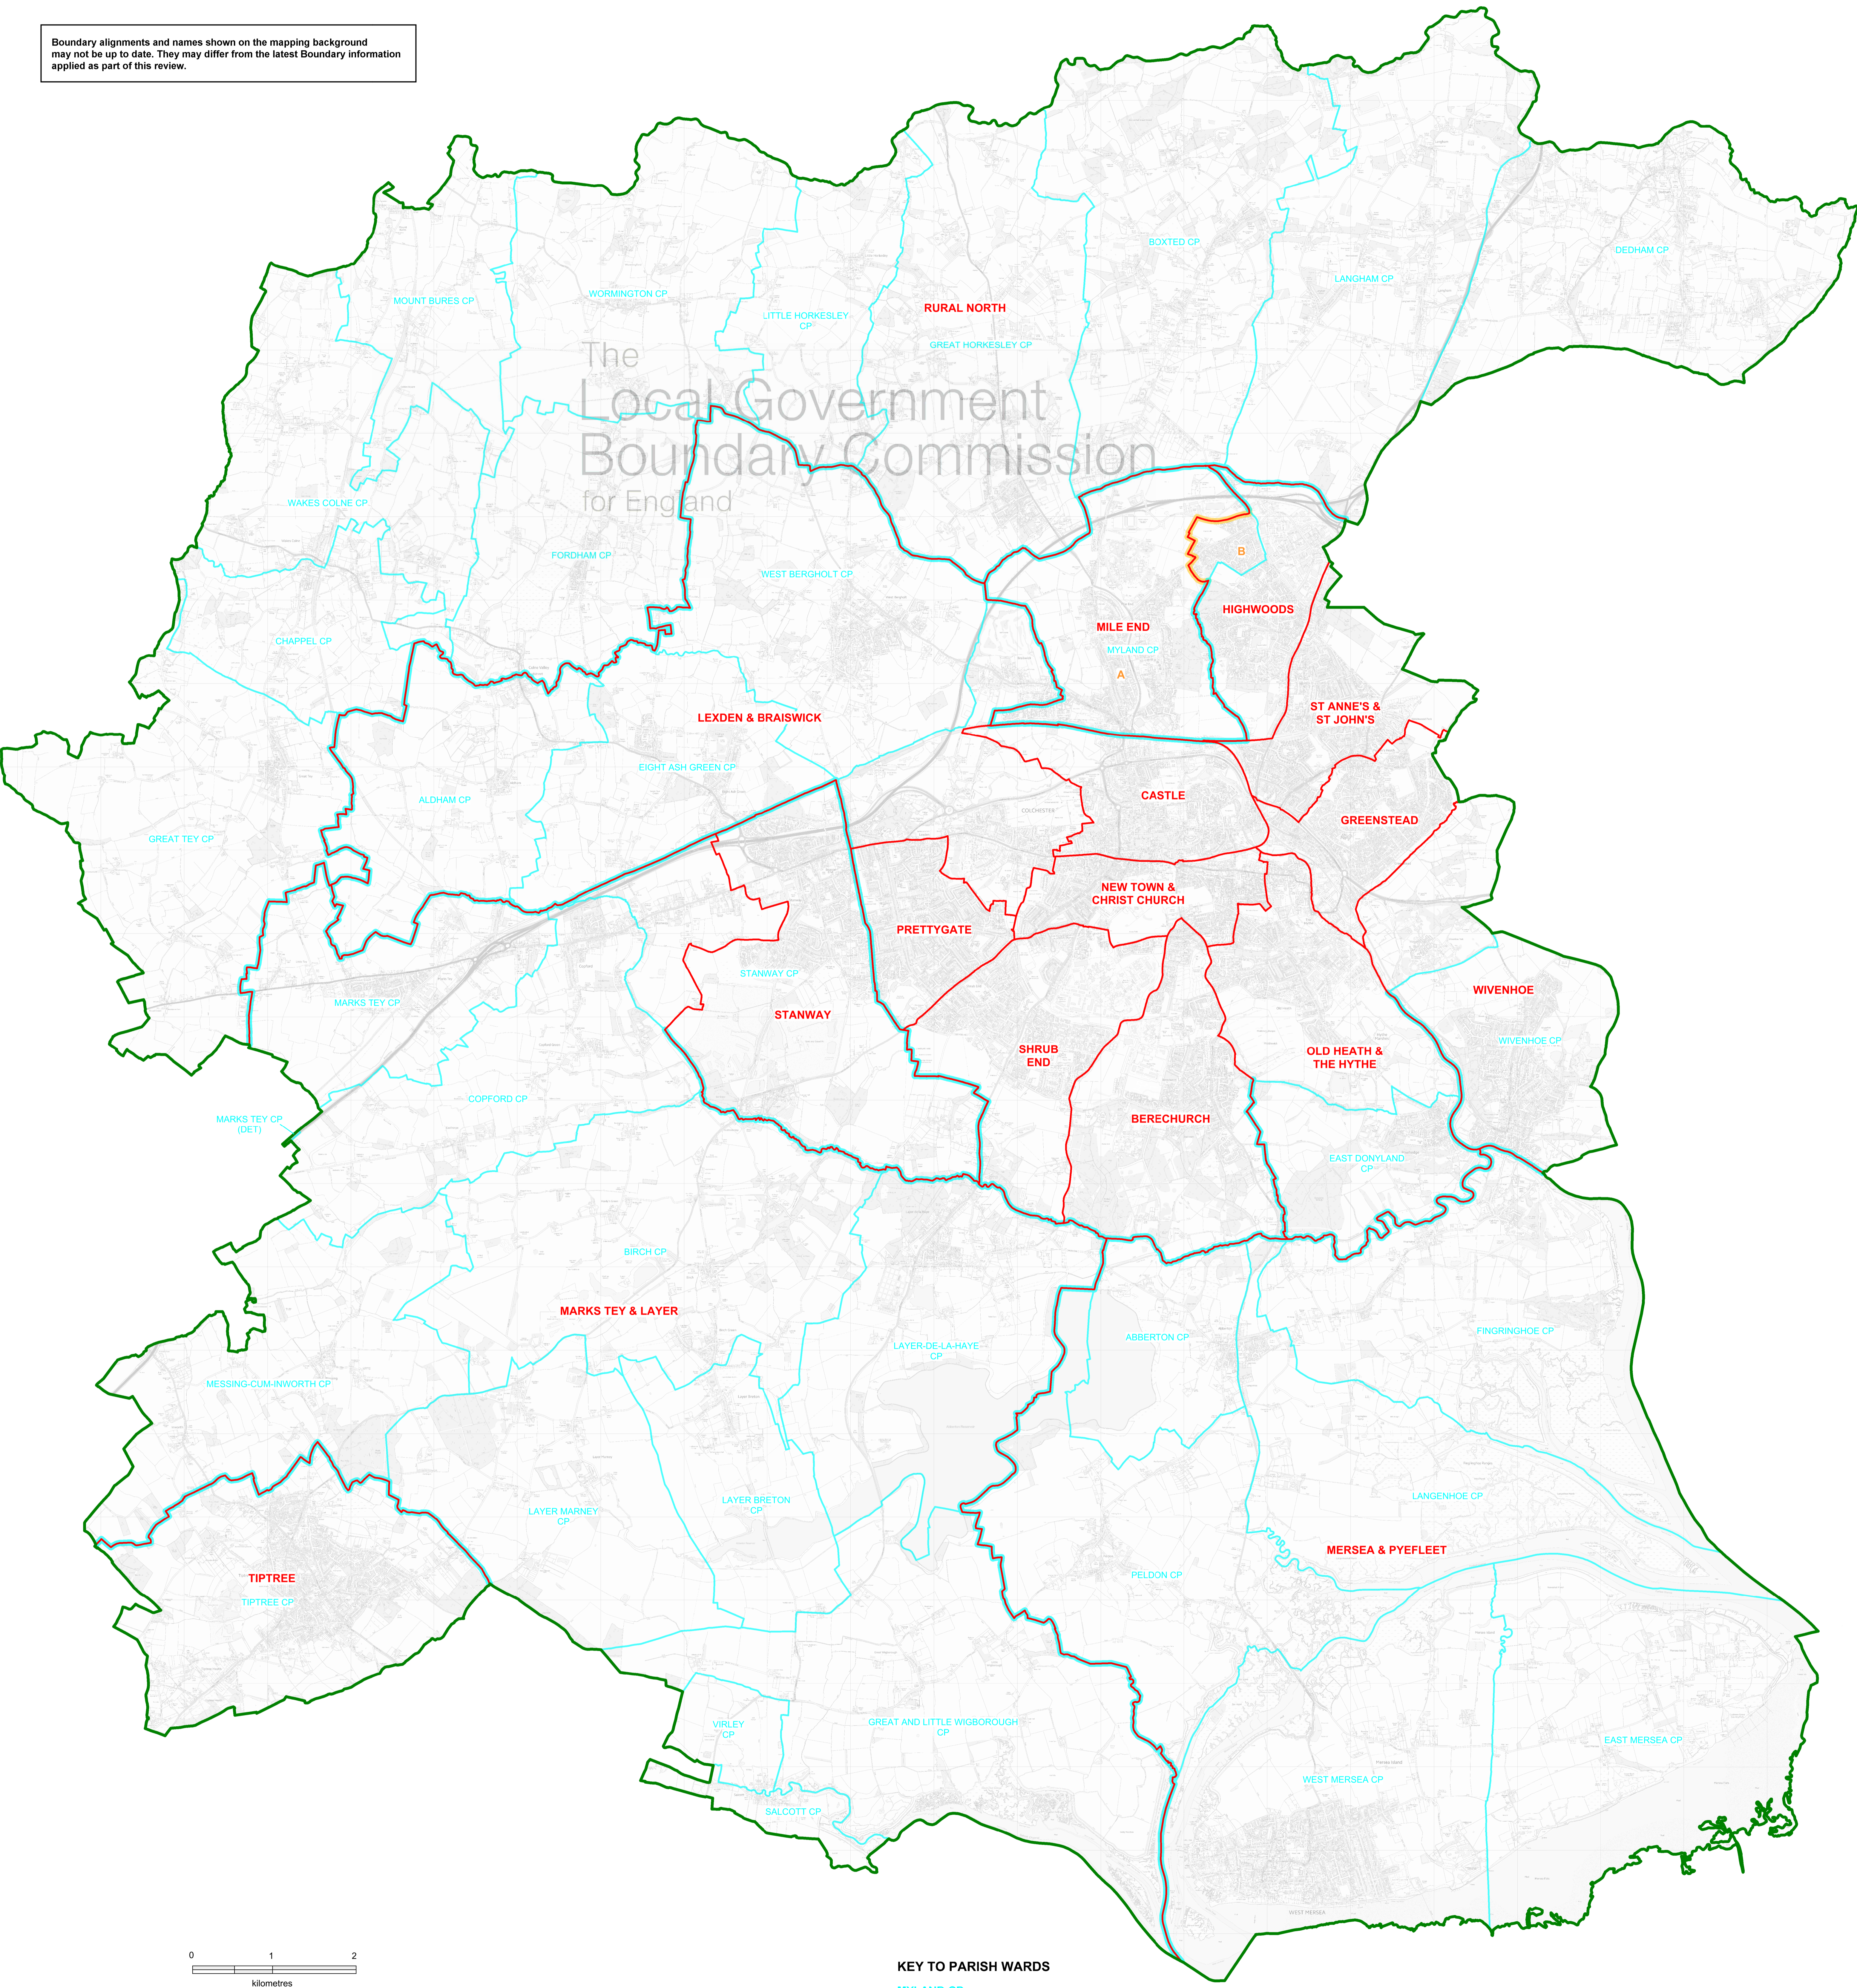

THE LOCAL GOVERNMENT BOUNDARY COMMISSION FOR ENGLAND

ELECTORAL REVIEW OF COLCHESTER

Final recommendations for ward boundaries in the borough of Colchester March 2015
Sheet 1 of 1

Boundary alignments and names shown on the mapping background may not be up to date. They may differ from the latest Boundary information applied as part of this review.

KEY TO PARISH WARDS

- MYLAND CP
- A MYLAND
- B MYLAND EAST

KEY	
	BOROUGH COUNCIL BOUNDARY
	PROPOSED WARD BOUNDARY
	PARISH BOUNDARY
	PROPOSED WARD BOUNDARY COINCIDENT WITH PARISH BOUNDARY
	PROPOSED WARD BOUNDARY COINCIDENT WITH PROPOSED PARISH WARD BOUNDARY
	CASTLE PROPOSED WARD NAME
	STANWAY CP PARISH NAME