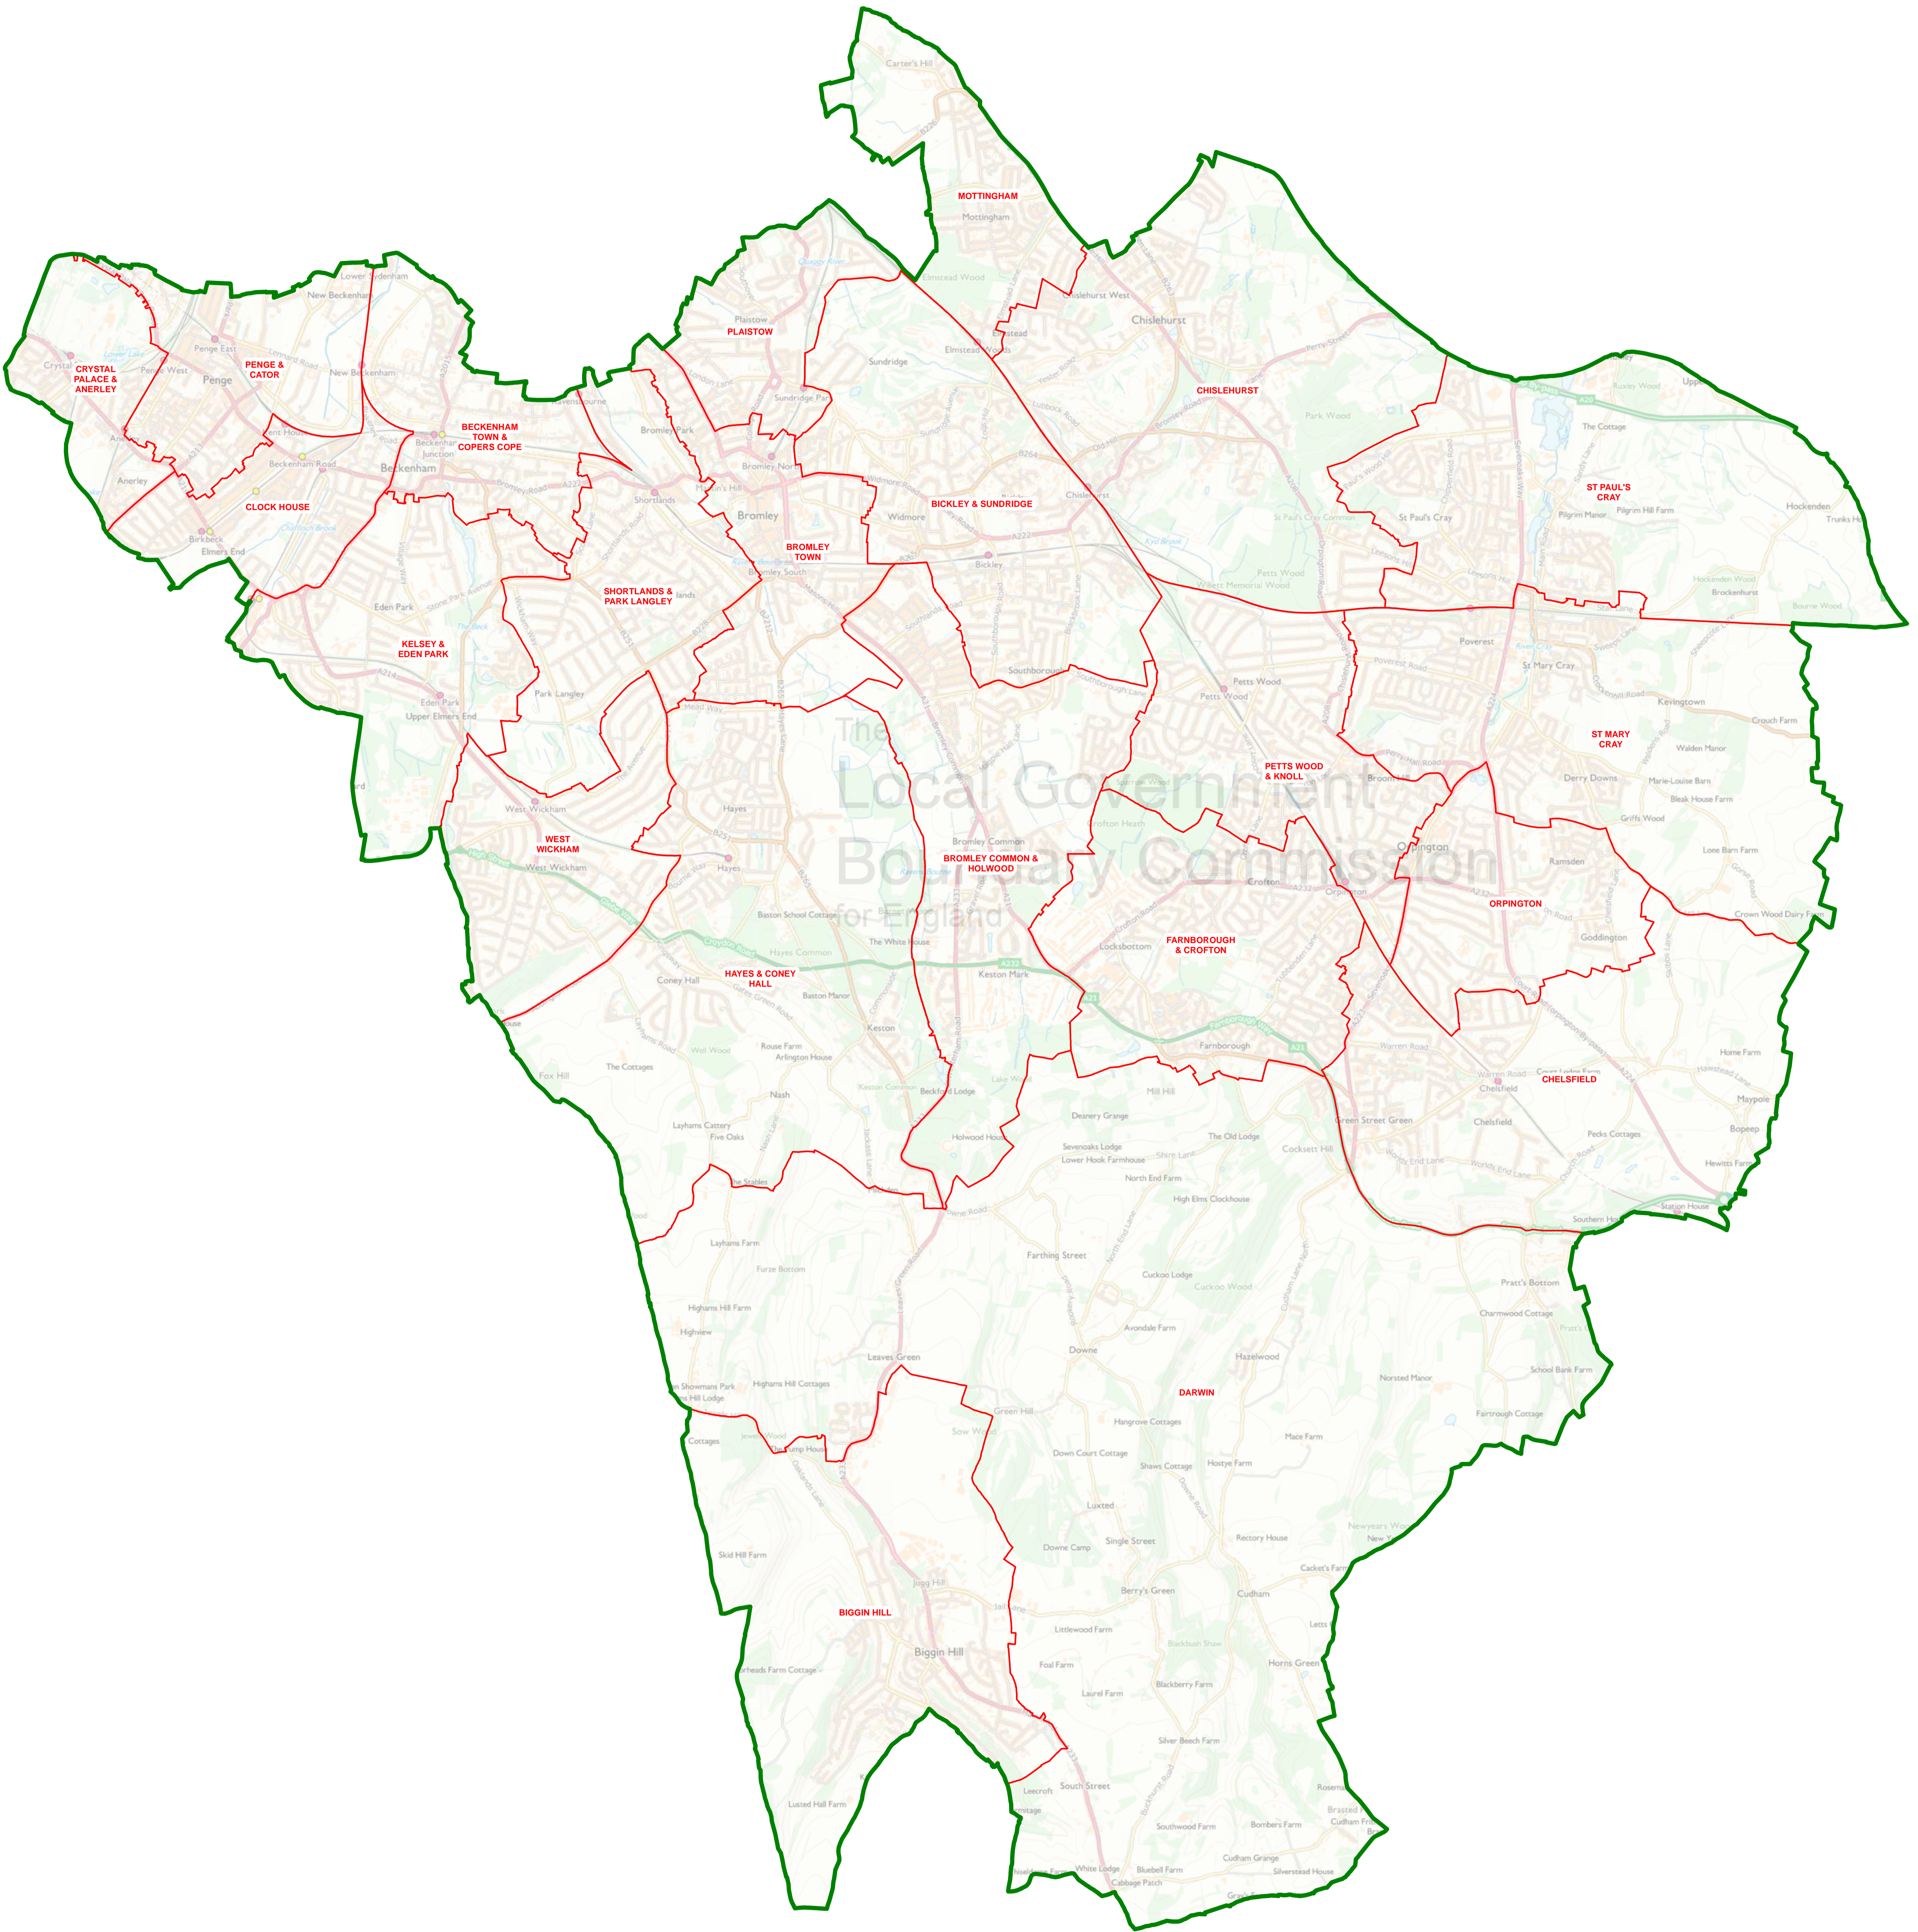

THE LOCAL GOVERNMENT BOUNDARY COMMISSION FOR ENGLAND
ELECTORAL REVIEW OF BROMLEY

Final recommendations for ward boundaries in the London Borough of Bromley November 2020
Sheet 1 of 1

KEY	
	LONDON BOROUGH COUNCIL BOUNDARY
	PROPOSED WARD BOUNDARY
	PROPOSED WARD NAME