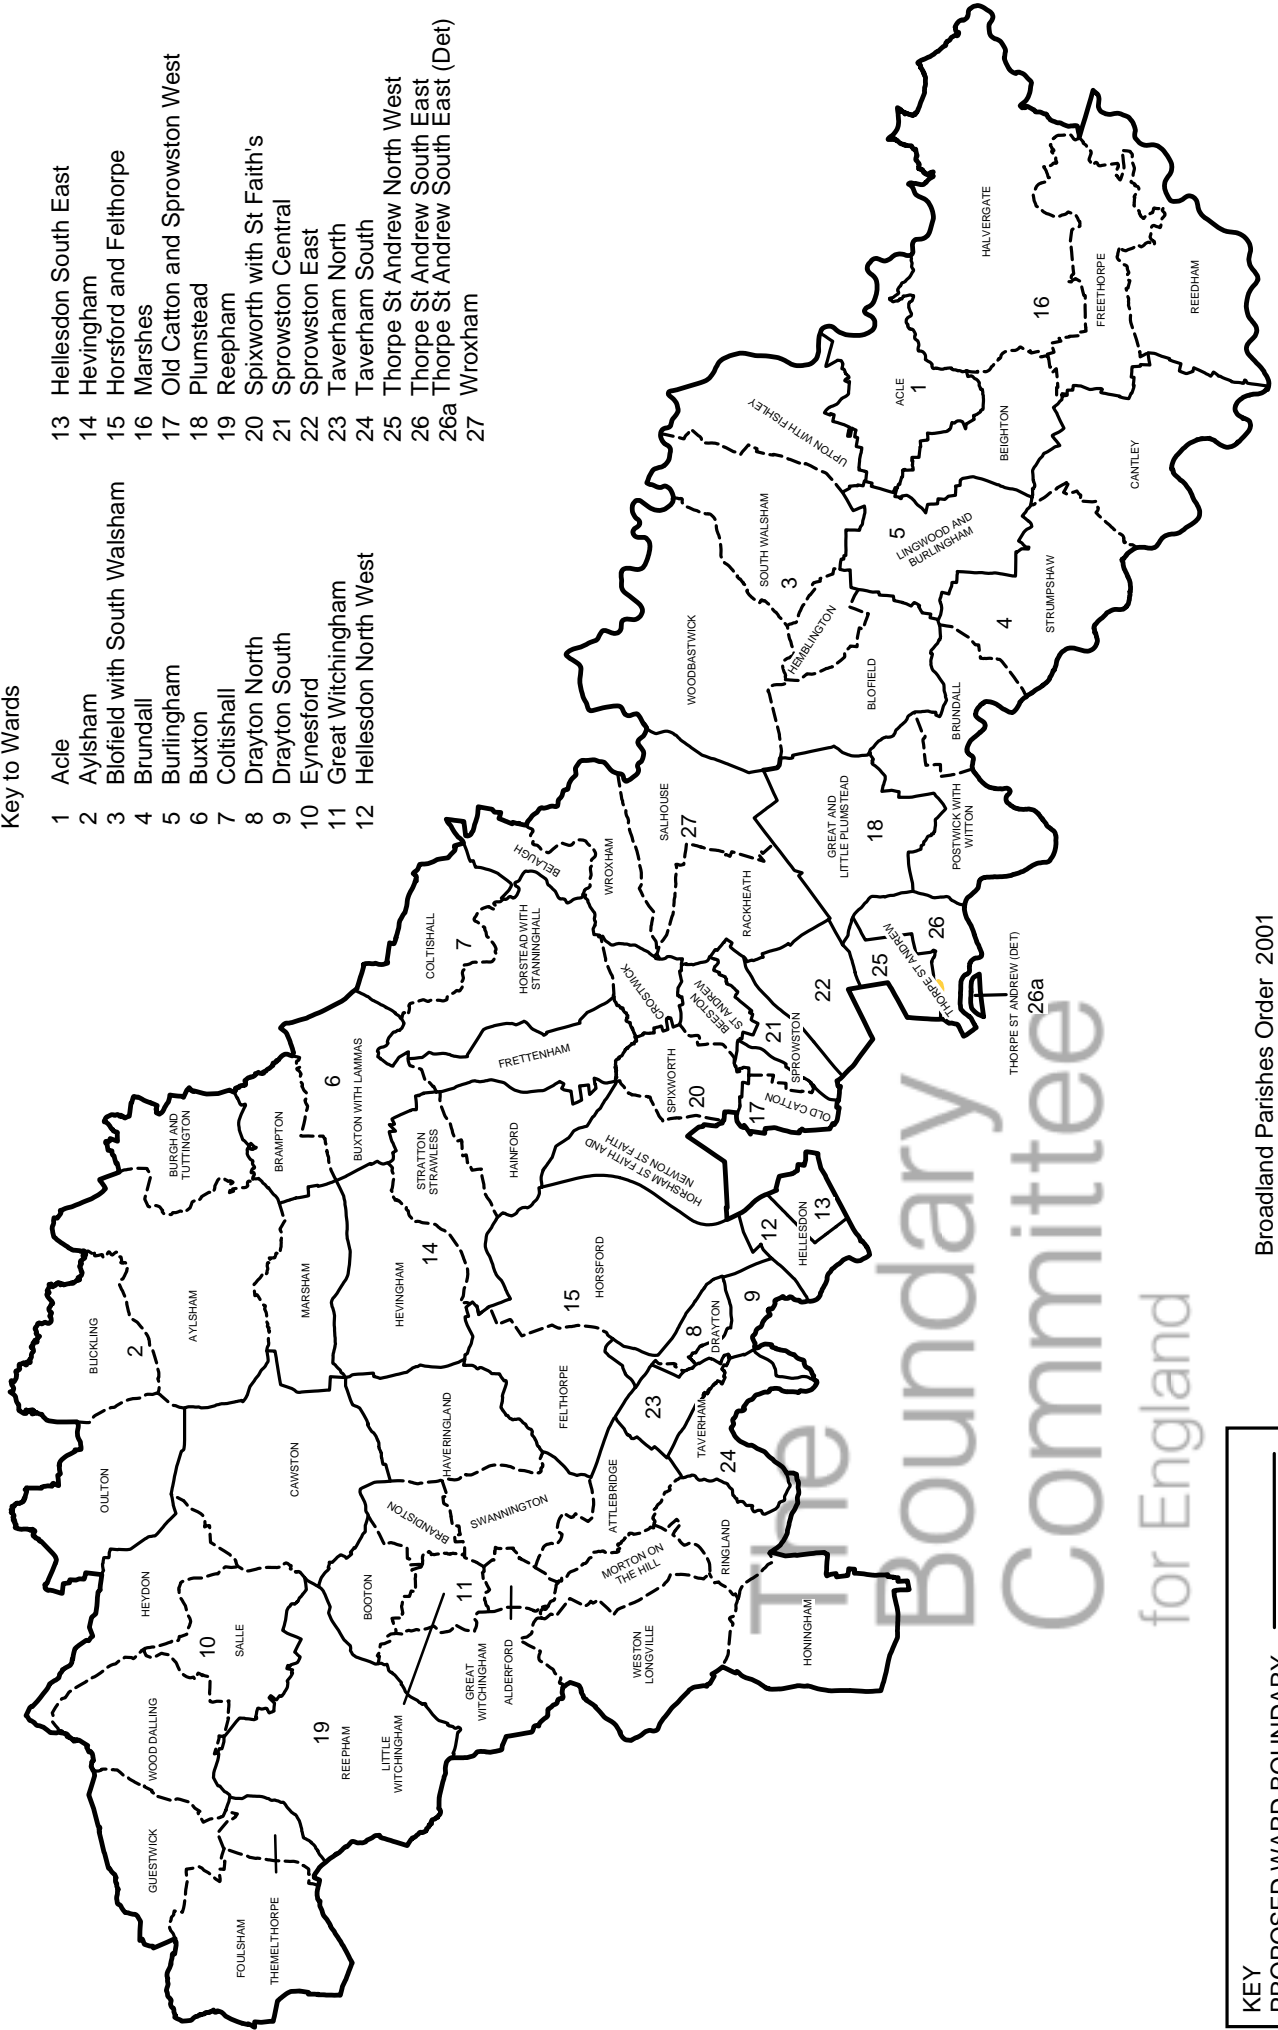

Key to Wards

- | | | | |
|----|-----------------------------|-----|-----------------------------------|
| 1 | Acle | 13 | Hellesdon South East |
| 2 | Ayisham | 14 | Hevingham |
| 3 | Blofield with South Walsham | 15 | Horsford and Felthorpe |
| 4 | Brundall | 16 | Marshes |
| 5 | Burlingham | 17 | Old Catton and Sprowston West |
| 6 | Buxton | 18 | Plumstead |
| 7 | Coltishall | 19 | Reepham |
| 8 | Drayton North | 20 | Spixworth with St Faith's |
| 9 | Drayton South | 21 | Sprowston Central |
| 10 | Eynesford | 22 | Sprowston East |
| 11 | Great Witchingham | 23 | Taverham North |
| 12 | Hellesdon North West | 24 | Taverham South |
| | | 25 | Thorpe St Andrew North West |
| | | 26 | Thorpe St Andrew South East |
| | | 26a | Thorpe St Andrew South East (Det) |
| | | 27 | Wroxham |

KEY

PROPOSED WARD BOUNDARY ———

EXISTING PARISH BOUNDARY - - - - -

Broadland Parishes Order 2001
operative April 2003