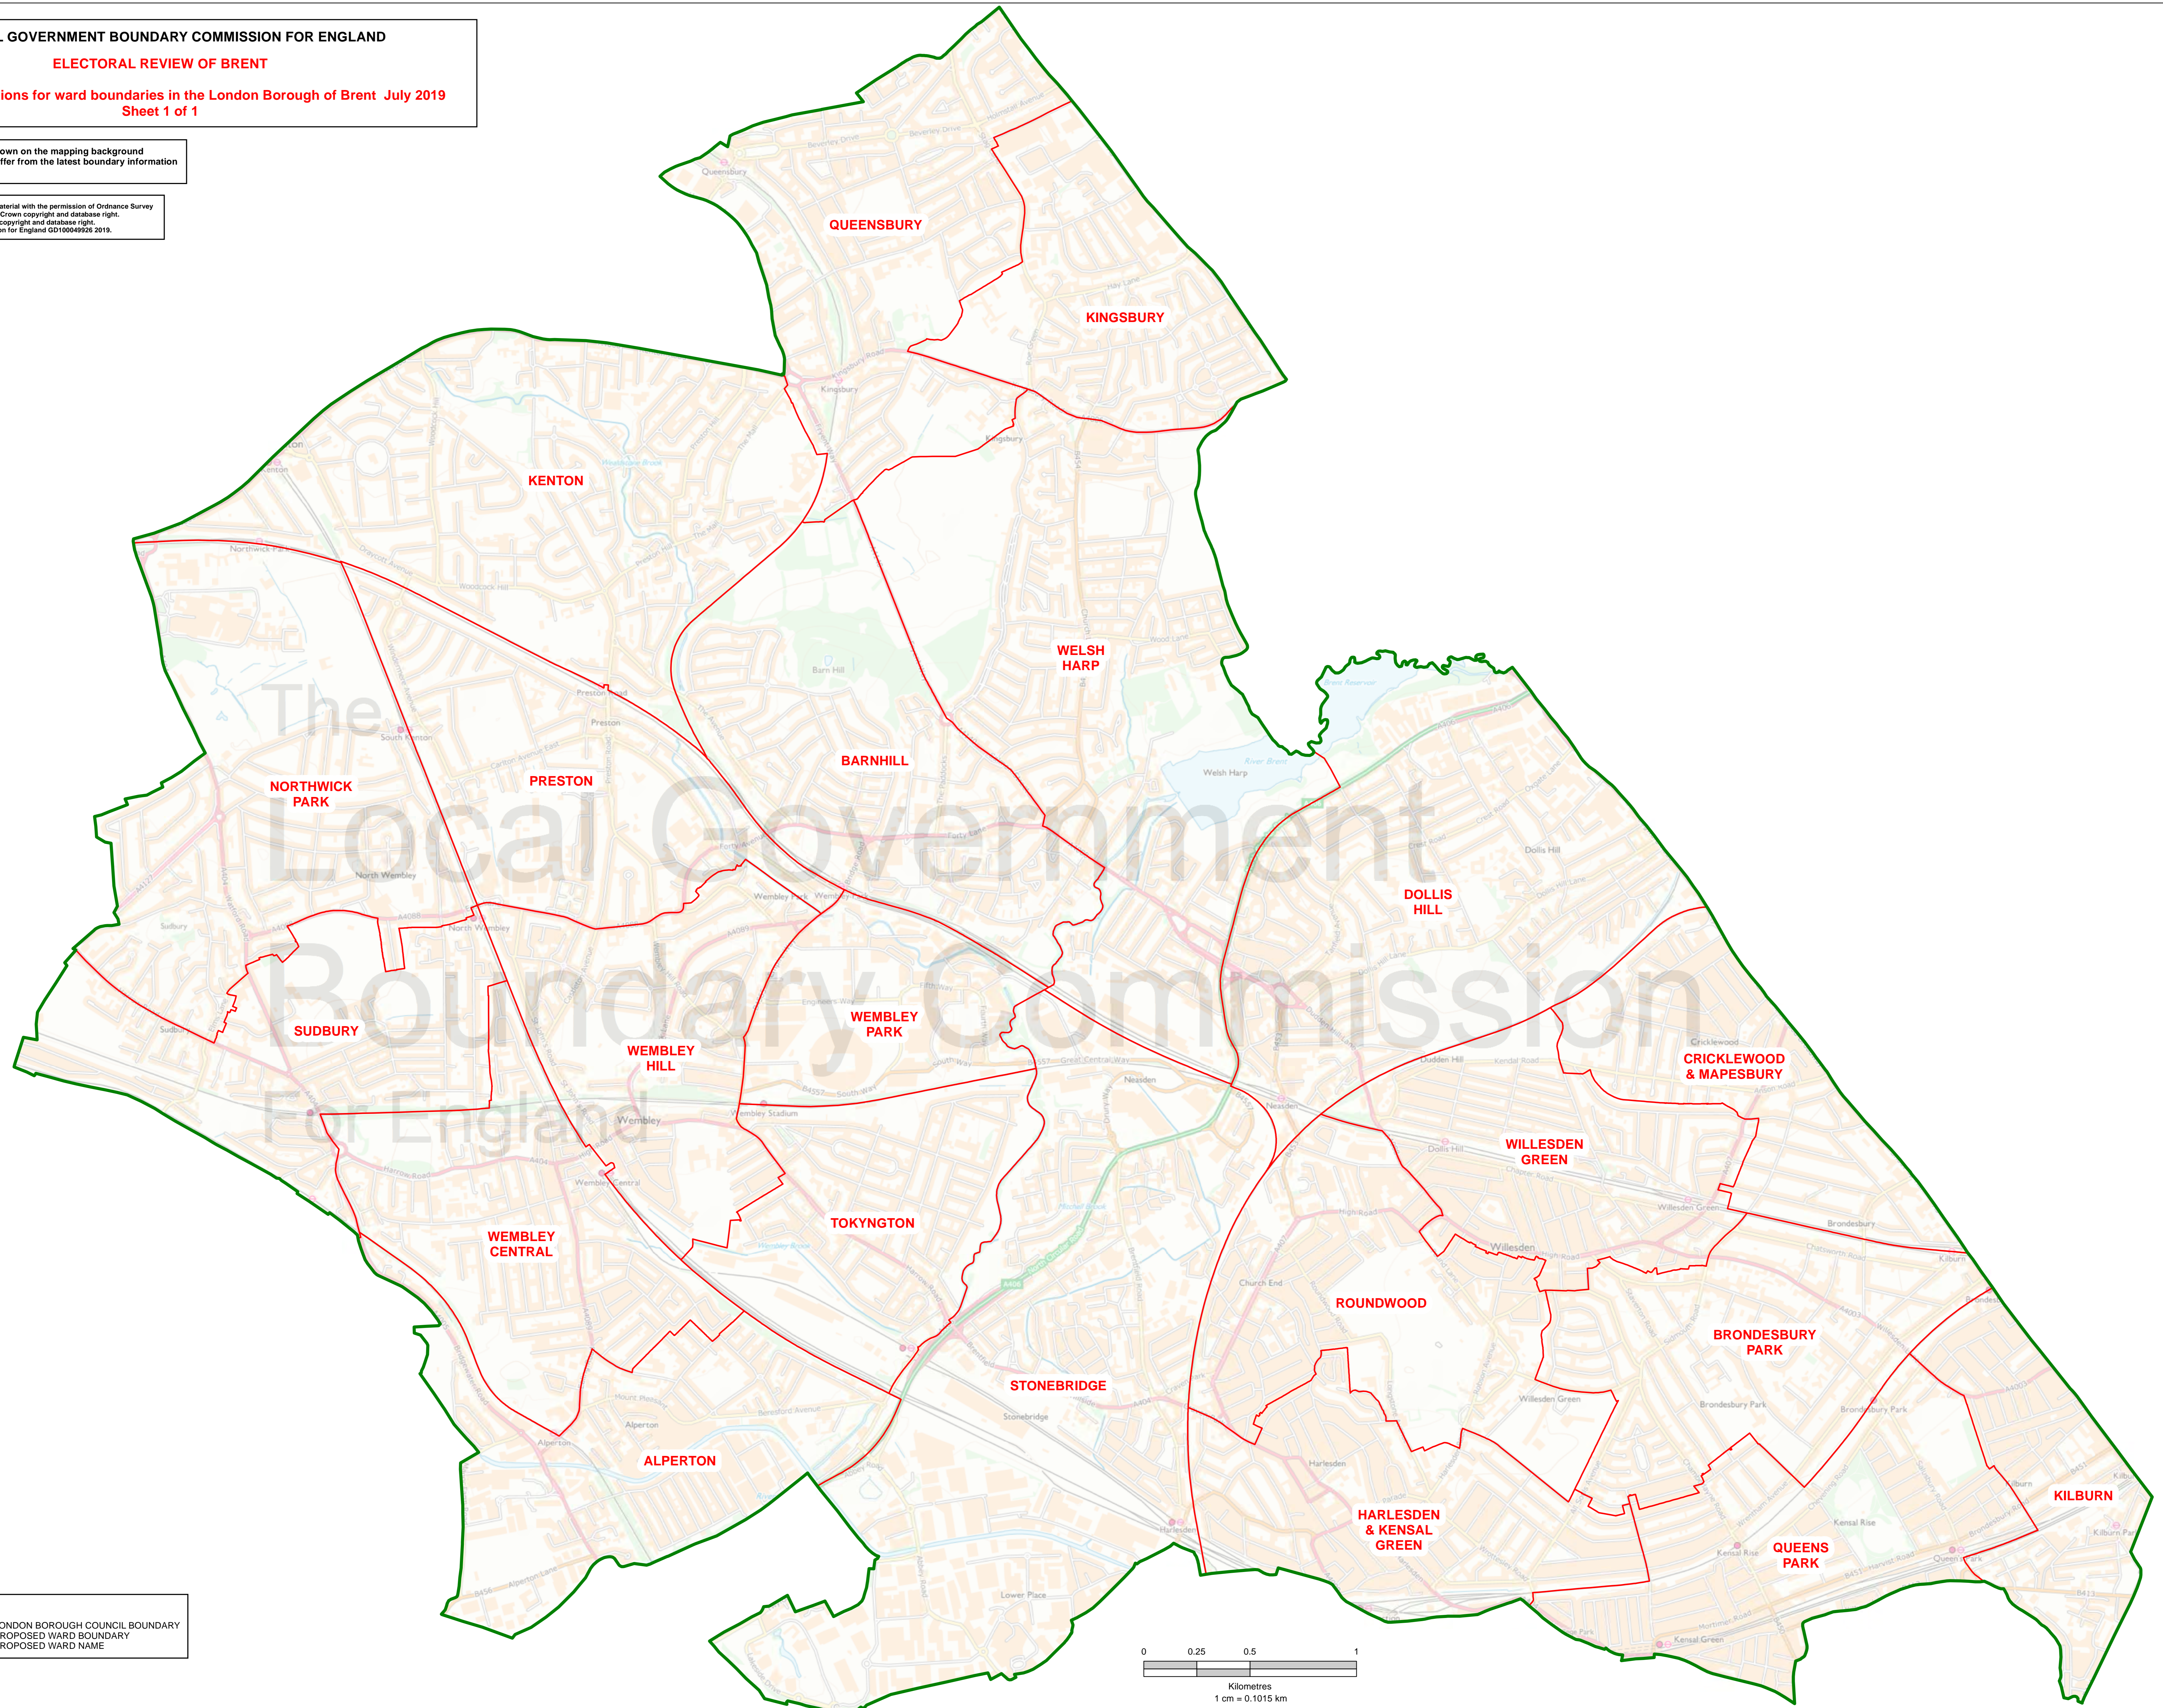

THE LOCAL GOVERNMENT BOUNDARY COMMISSION FOR ENGLAND

ELECTORAL REVIEW OF BRENT

Final recommendations for ward boundaries in the London Borough of Brent July 2019
Sheet 1 of 1

KEY	
	LONDON BOROUGH COUNCIL BOUNDARY
	PROPOSED WARD BOUNDARY
	PROPOSED WARD NAME