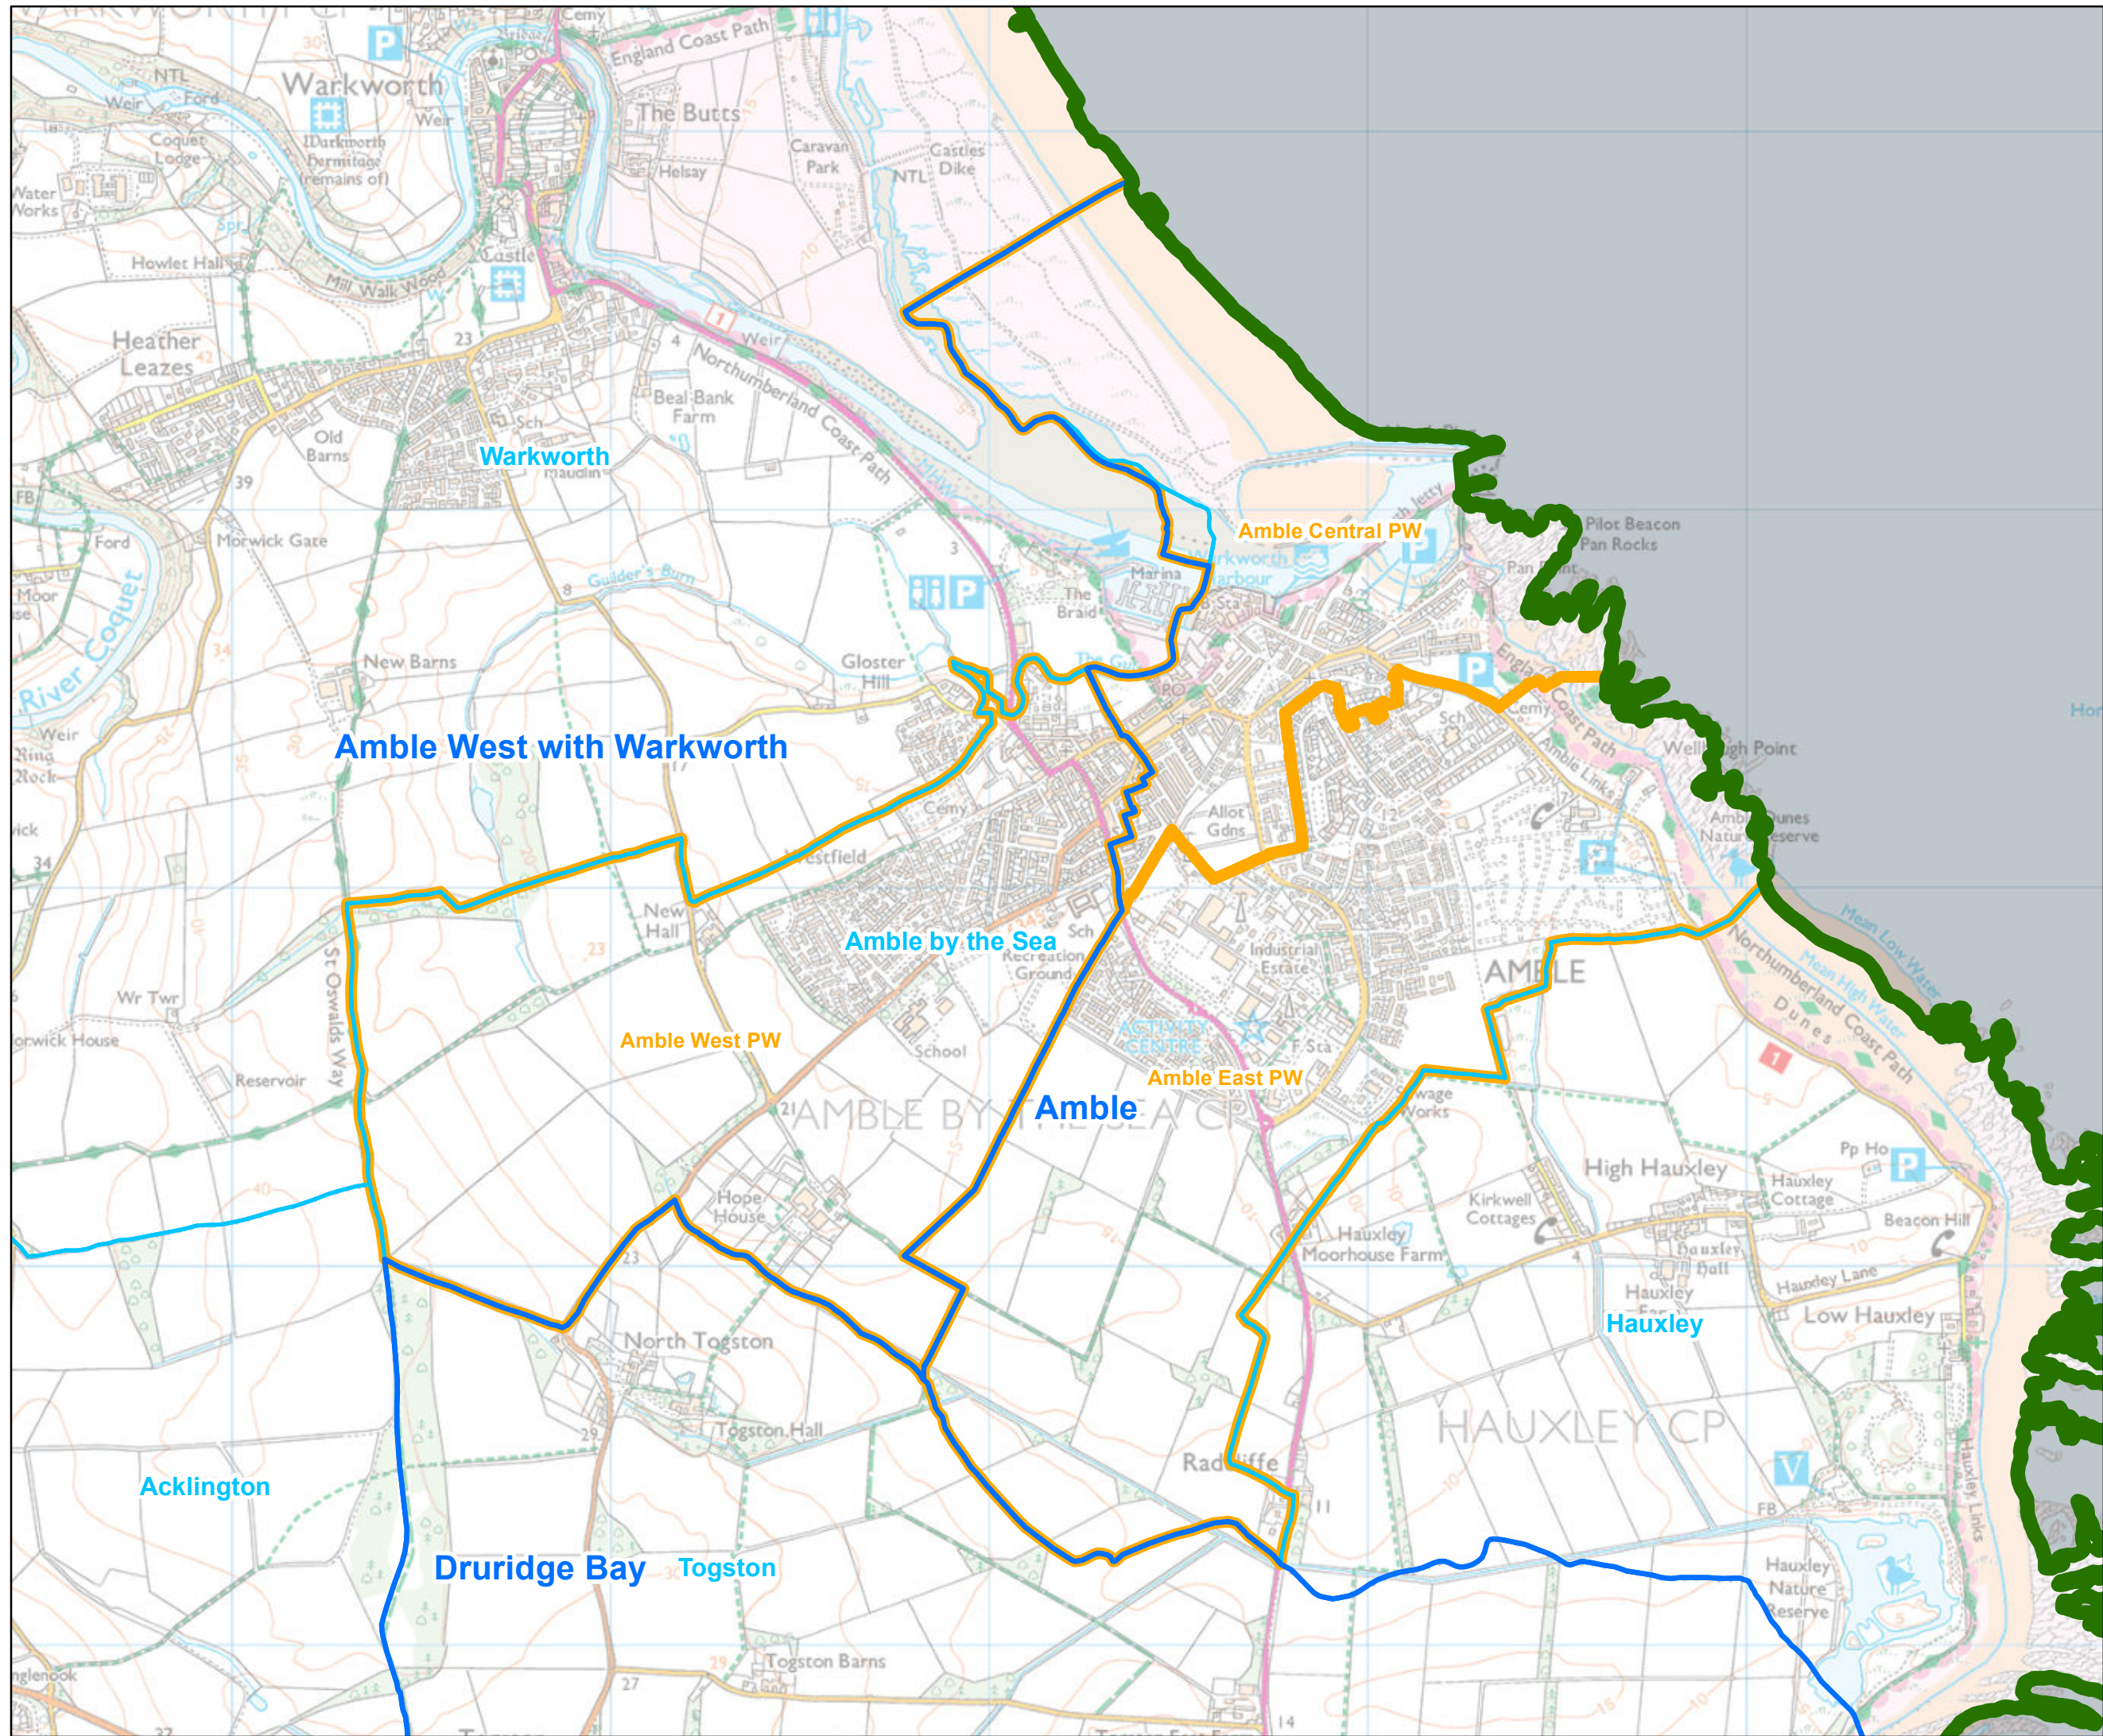

Parish Warding Arrangements for Amble by the Sea

-  District
-  Draft Recommendations
-  Parish
-  Parish Ward

0 0.175 0.35 0.7
Kilometers