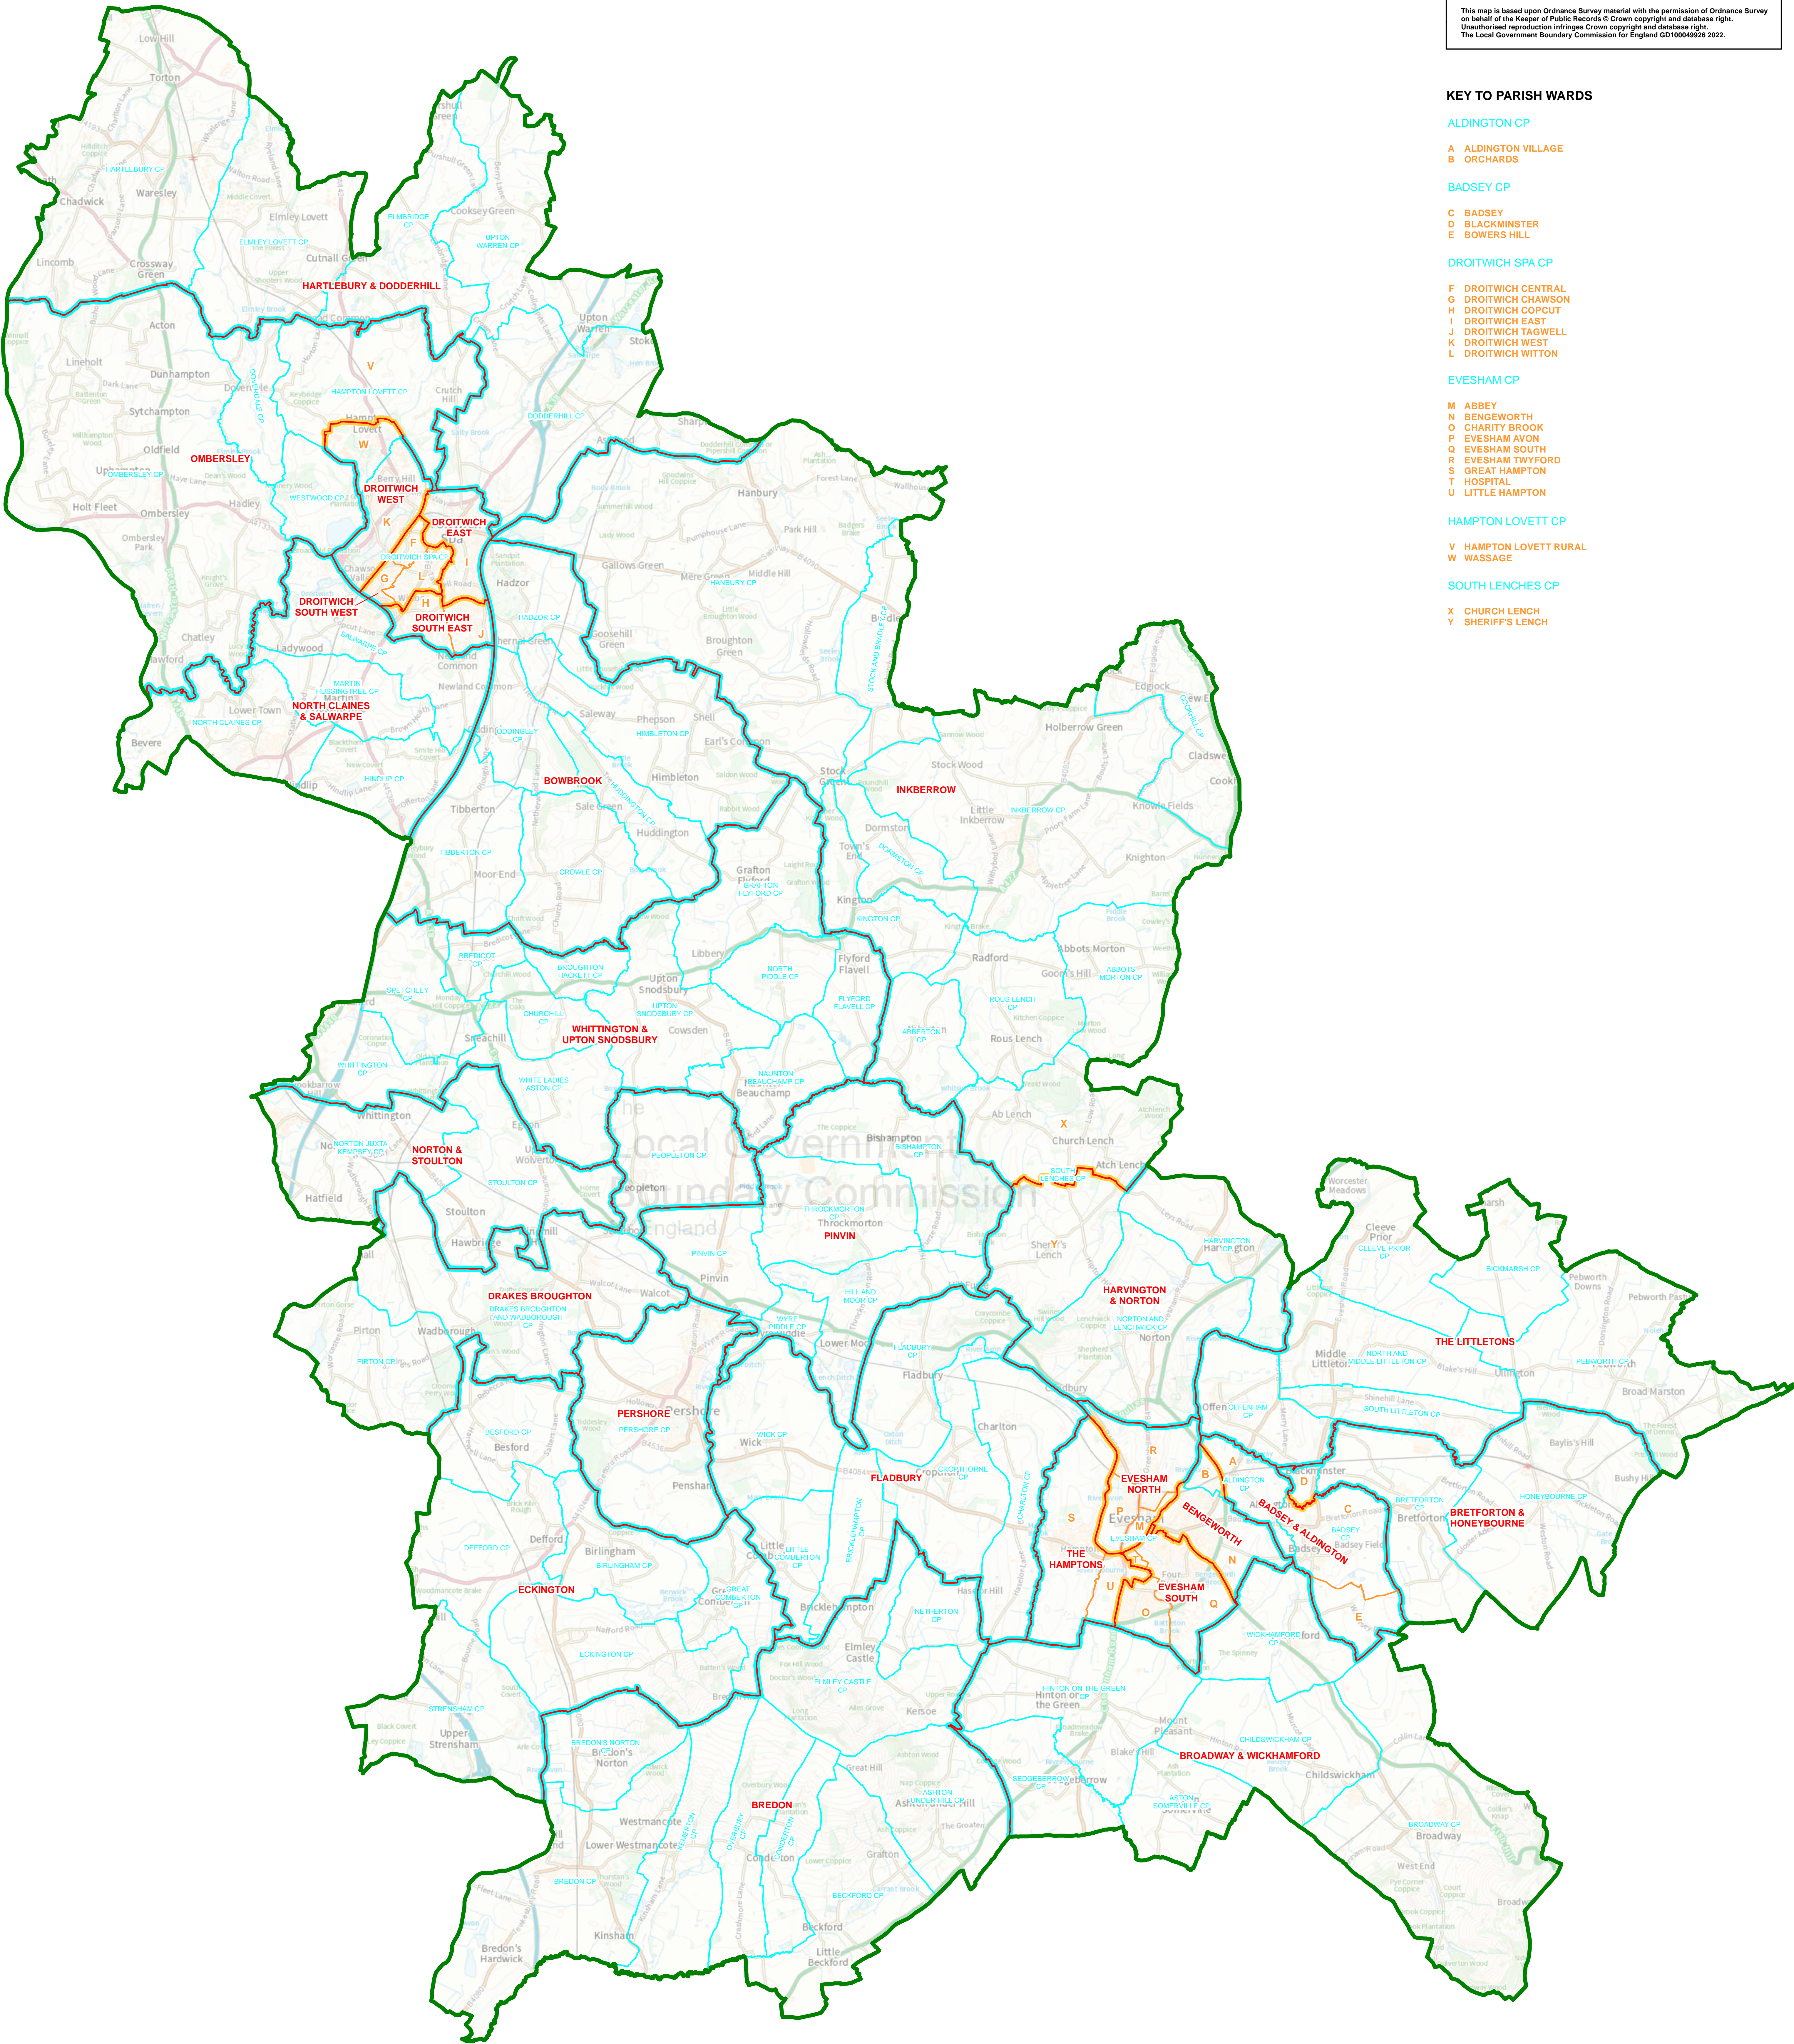

THE LOCAL GOVERNMENT BOUNDARY COMMISSION FOR ENGLAND
ELECTORAL REVIEW OF WYCHAVON
Draft recommendations for ward boundaries in the district of Wychavon January 2022
Sheet 1 of 1

Boundary alignment and names shown on the mapping background may not be up to date. They may differ from the latest boundary information applied as part of this review.

KEY TO PARISH WARDS

ALDINGTON CP

- A ALDINGTON VILLAGE
- B ORCHARDS

BADSEY CP

- C BADSEY
- D BLACKMINSTER
- E BOWERS HILL

DROITWICH SPA CP

EVESHAM CP

- M ABBEY
- N BENGWORTH
- O CHARITY BROOK
- P EVESHAM AVON
- Q EVESHAM SOUTH
- R EVESHAM TWYFORD
- S GREAT HAMPTON
- T HOSPITAL
- U LITTLE HAMPTON

HAMPTON LOVETT CP

- V HAMPTON LOVETT RURAL
- W WASSAGE

SOUTH LENCHES CP

- X CHURCH LENCH
- Y SHERIFF'S LENCH

KEY	
	DISTRICT COUNCIL BOUNDARY
	PROPOSED WARD BOUNDARY
	PARISH BOUNDARY
	PROPOSED PARISH WARD BOUNDARY
	PROPOSED WARD BOUNDARY COINCIDENT WITH PARISH BOUNDARY
	PROPOSED WARD BOUNDARY COINCIDENT WITH PROPOSED PARISH WARD BOUNDARY
	PROPOSED WARD NAME
	PARISH NAME