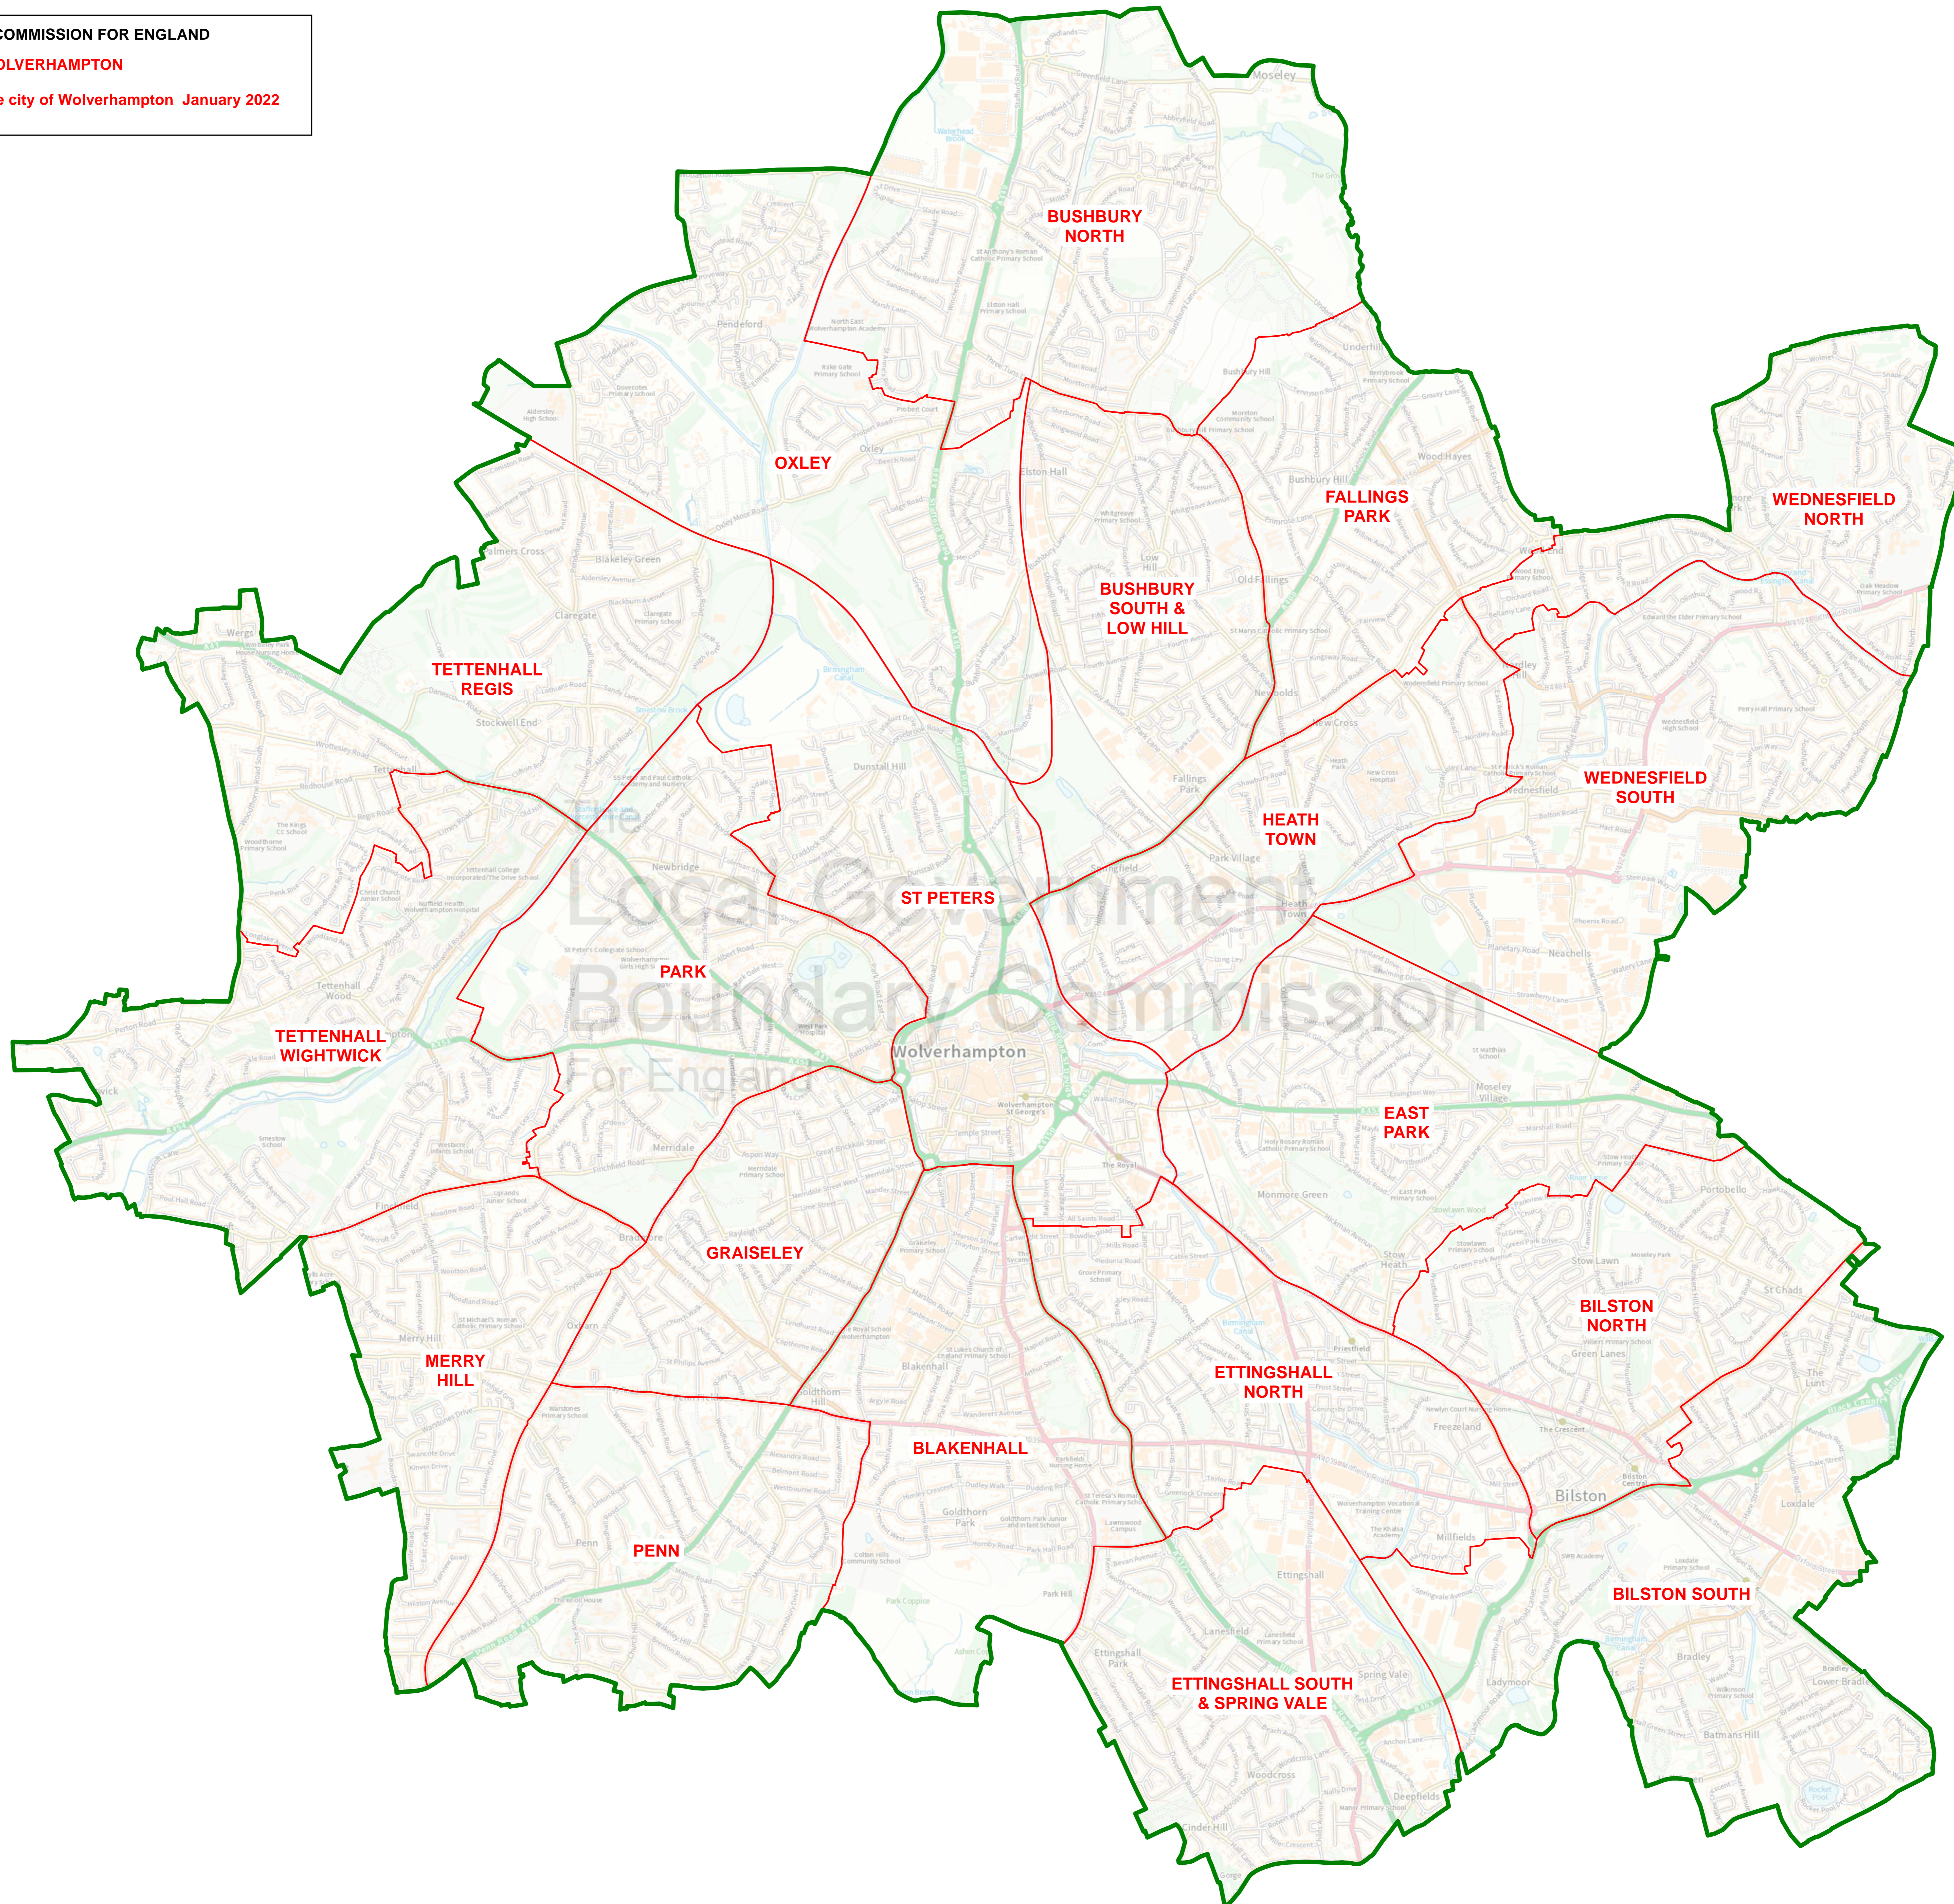

THE LOCAL GOVERNMENT BOUNDARY COMMISSION FOR ENGLAND

ELECTORAL REVIEW OF WOLVERHAMPTON

Final recommendations for ward boundaries in the city of Wolverhampton January 2022
Sheet 1 of 1

KEY	
	CITY COUNCIL BOUNDARY
	PROPOSED WARD BOUNDARY
	PROPOSED WARD NAME