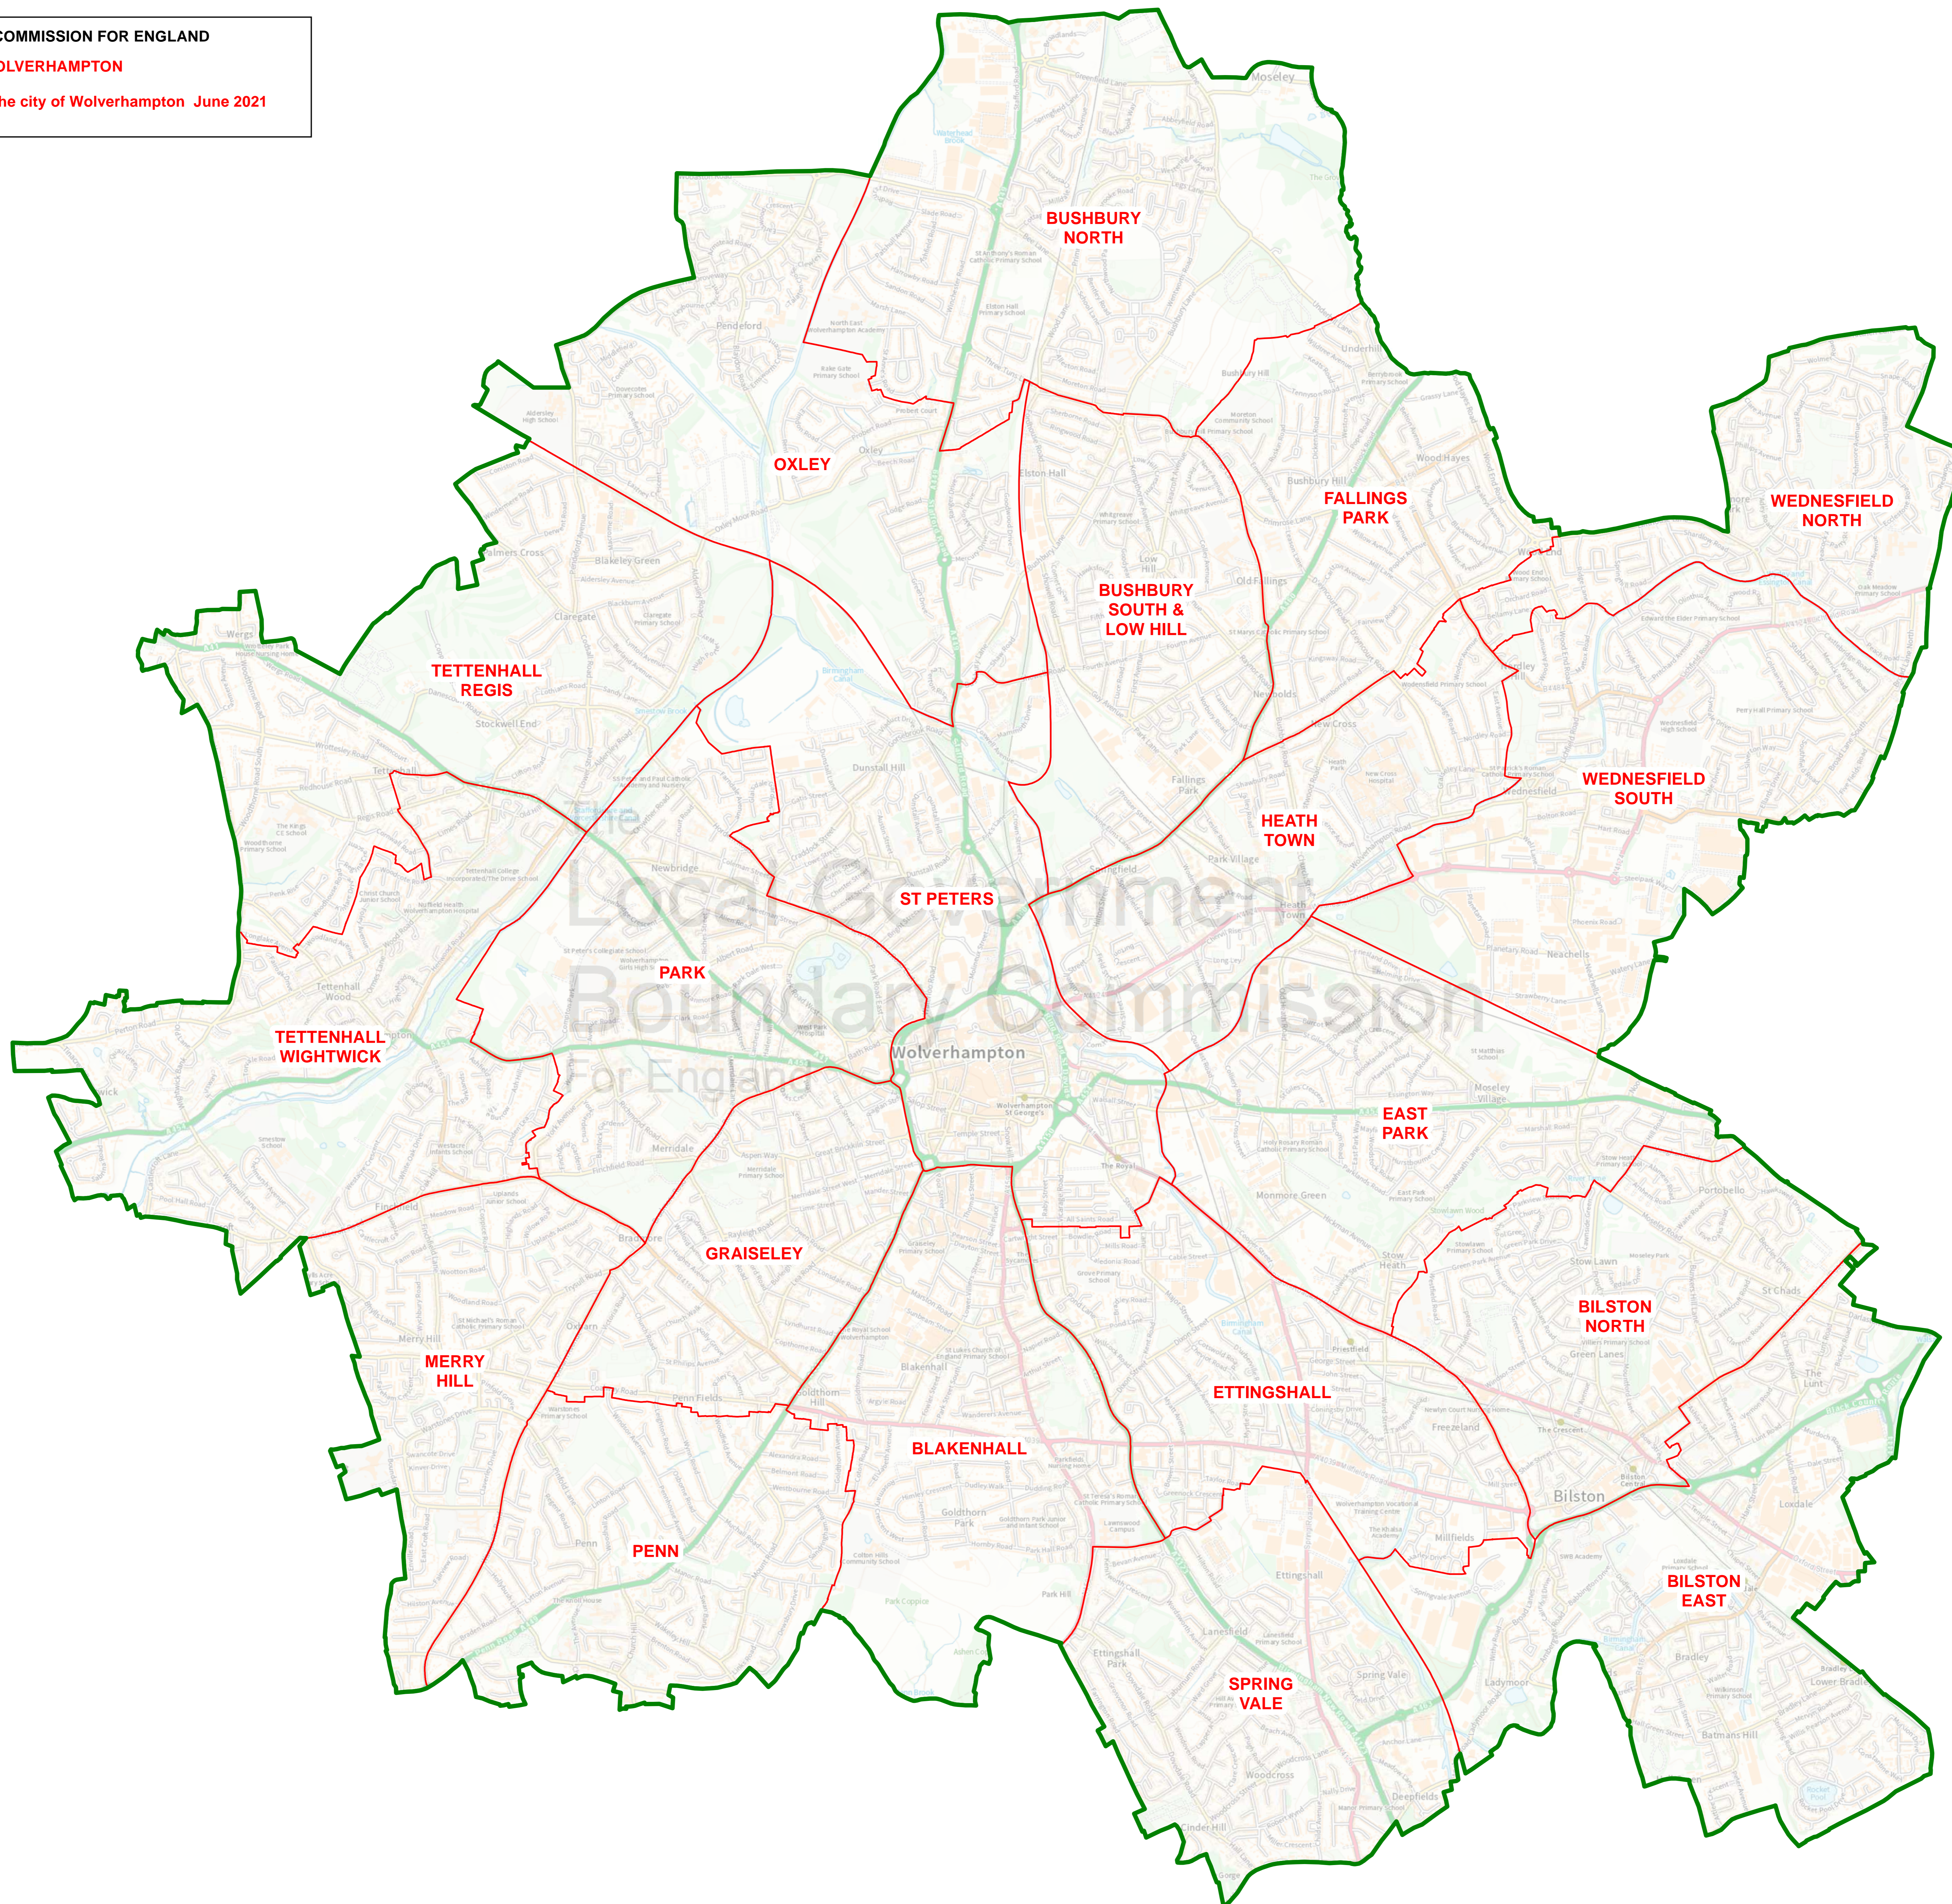

THE LOCAL GOVERNMENT BOUNDARY COMMISSION FOR ENGLAND

ELECTORAL REVIEW OF WOLVERHAMPTON

Draft recommendations for ward boundaries in the city of Wolverhampton June 2021
Sheet 1 of 1

KEY	
	CITY COUNCIL BOUNDARY
	PROPOSED WARD BOUNDARY
	PROPOSED WARD NAME