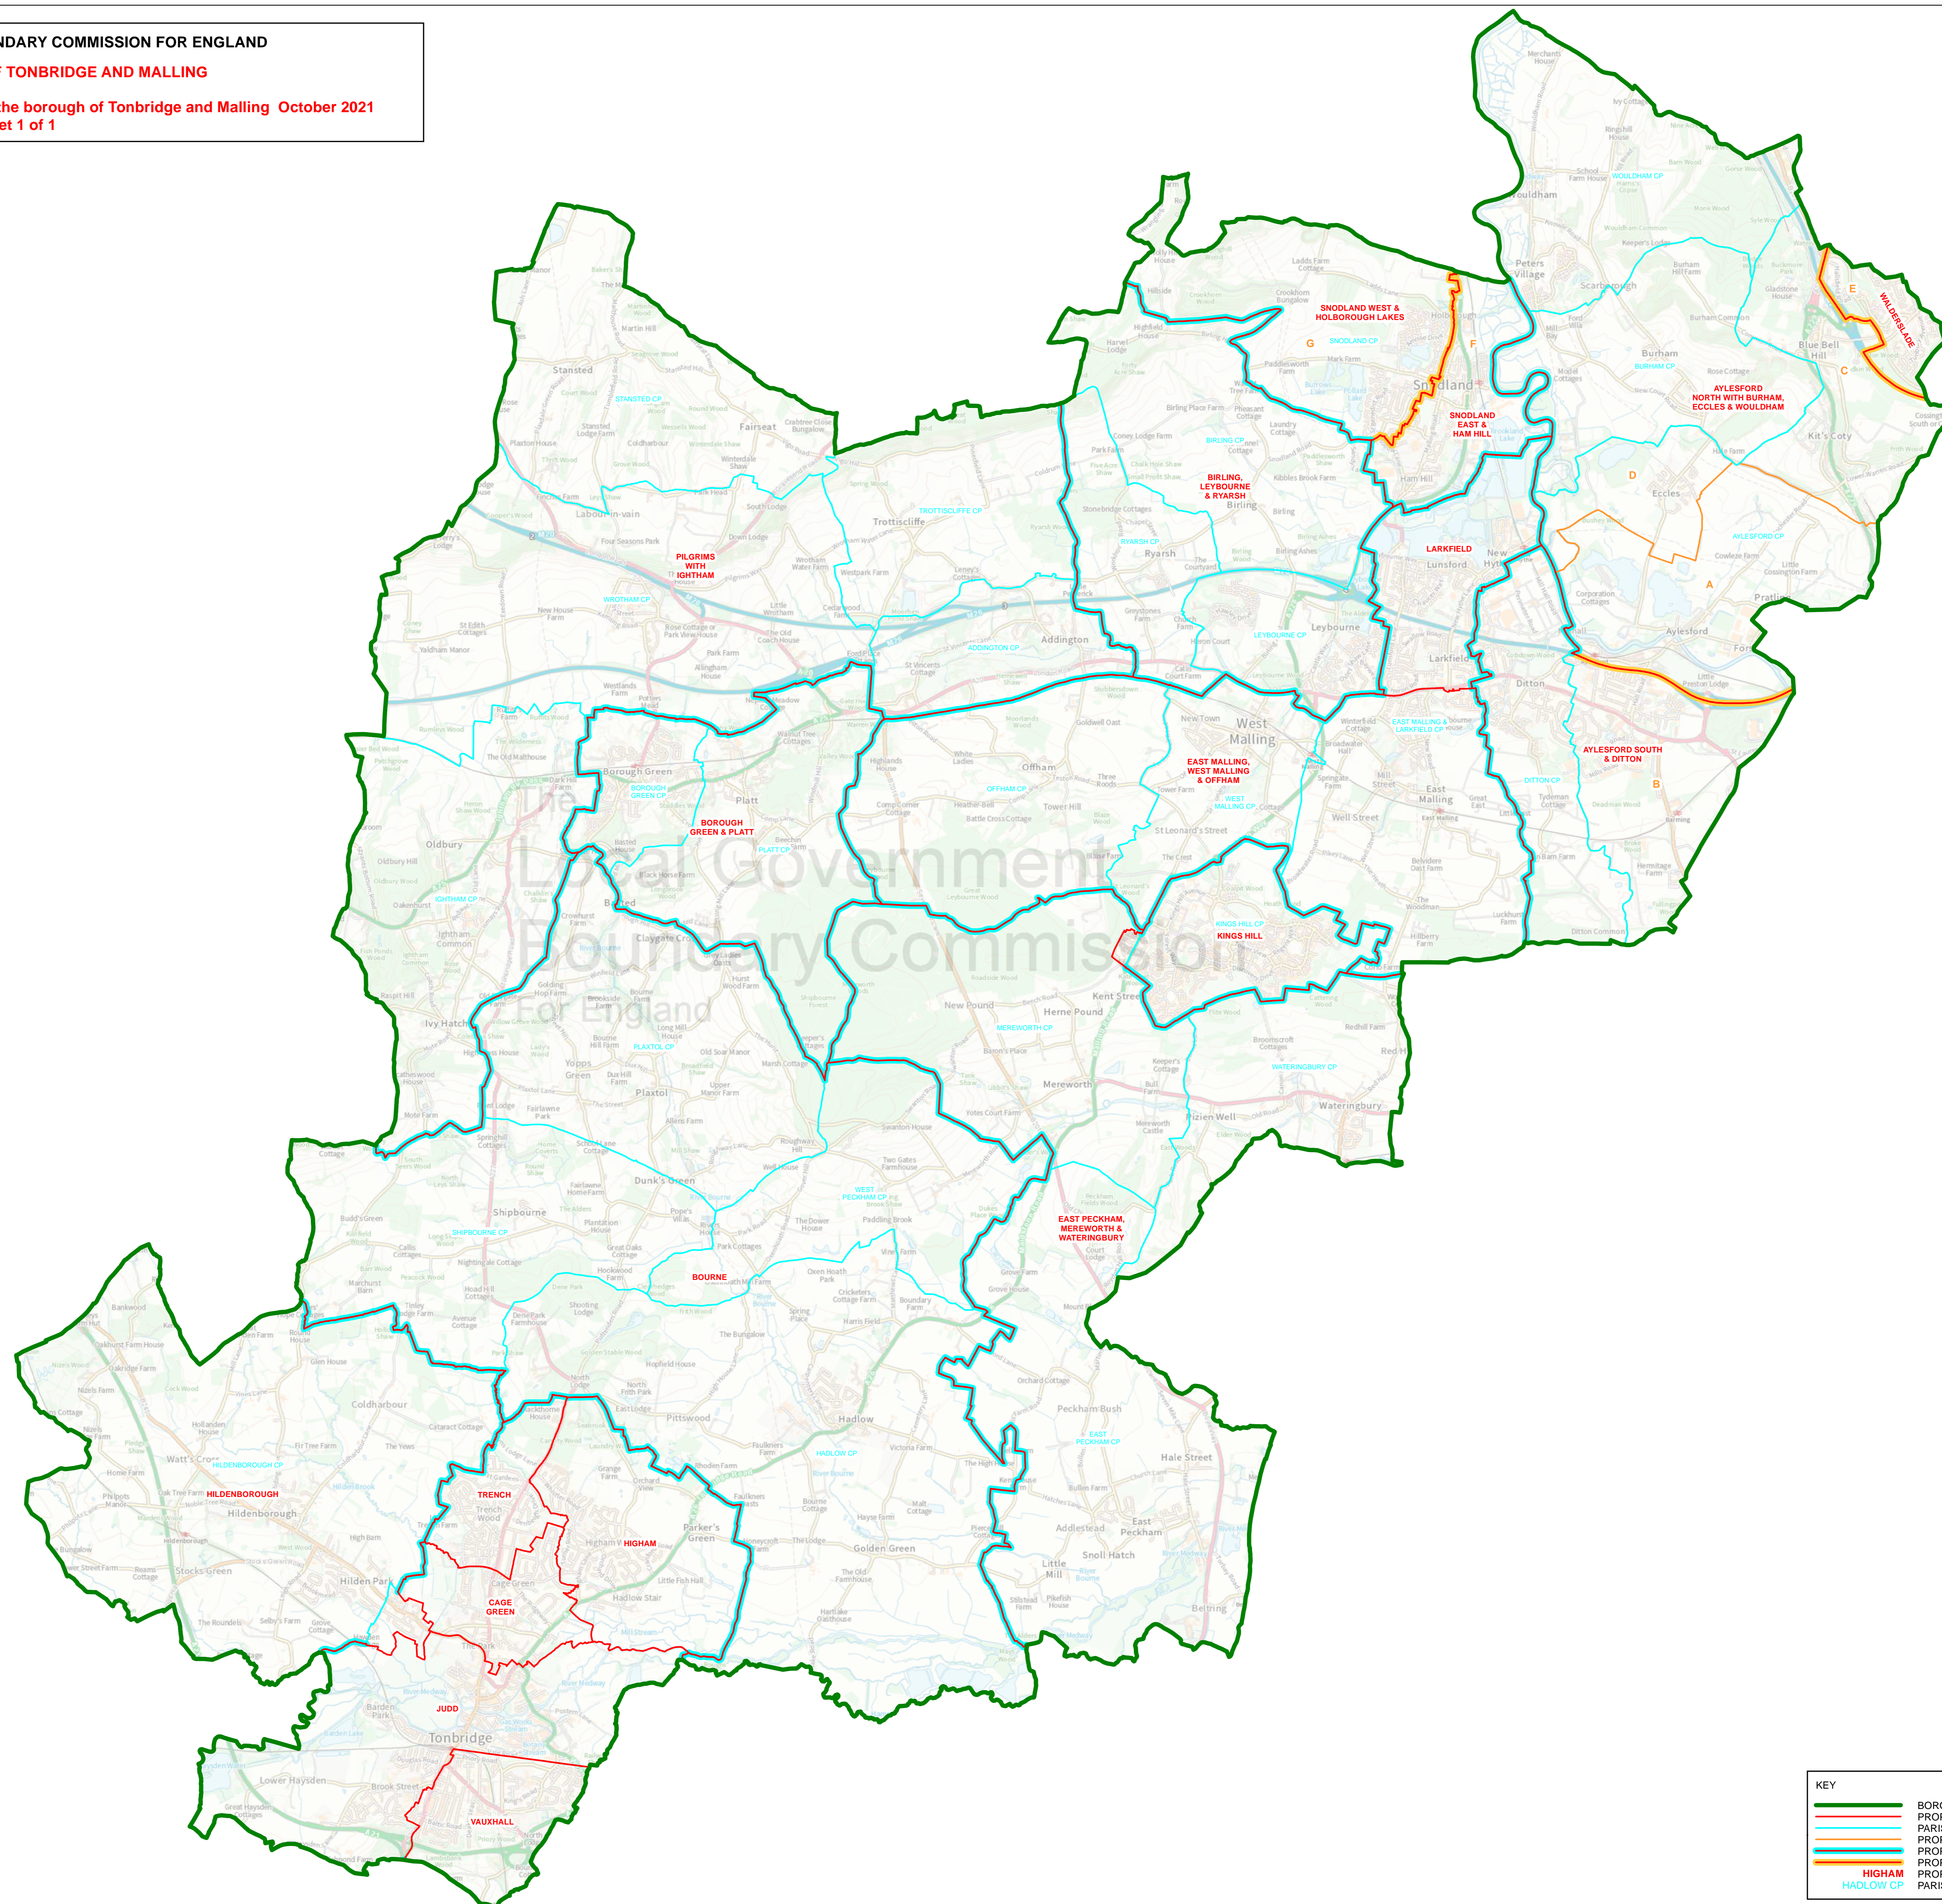

THE LOCAL GOVERNMENT BOUNDARY COMMISSION FOR ENGLAND

ELECTORAL REVIEW OF TONBRIDGE AND MALLING

Draft recommendations for ward boundaries in the borough of Tonbridge and Malling October 2021
Sheet 1 of 1

KEY TO PARISH WARDS

AYLESFORD CP

- A AYLESFORD NORTH
- B AYLESFORD SOUTH
- C BLUE BELL HILL
- D ECCLES
- E WALDESLADE

SNODLAND CP

- F SNODLAND EAST AND HAM HILL
- G SNODLAND WEST AND HOLBOROUGH LAKES

KEY	
	BOROUGH COUNCIL BOUNDARY
	PROPOSED WARD BOUNDARY
	PARISH BOUNDARY
	PROPOSED PARISH WARD BOUNDARY
	PROPOSED WARD BOUNDARY COINCIDENT WITH PARISH BOUNDARY
	PROPOSED WARD BOUNDARY COINCIDENT WITH PROPOSED PARISH WARD BOUNDARY
	HIGHAM
	HADLOW CP
	PARISH NAME