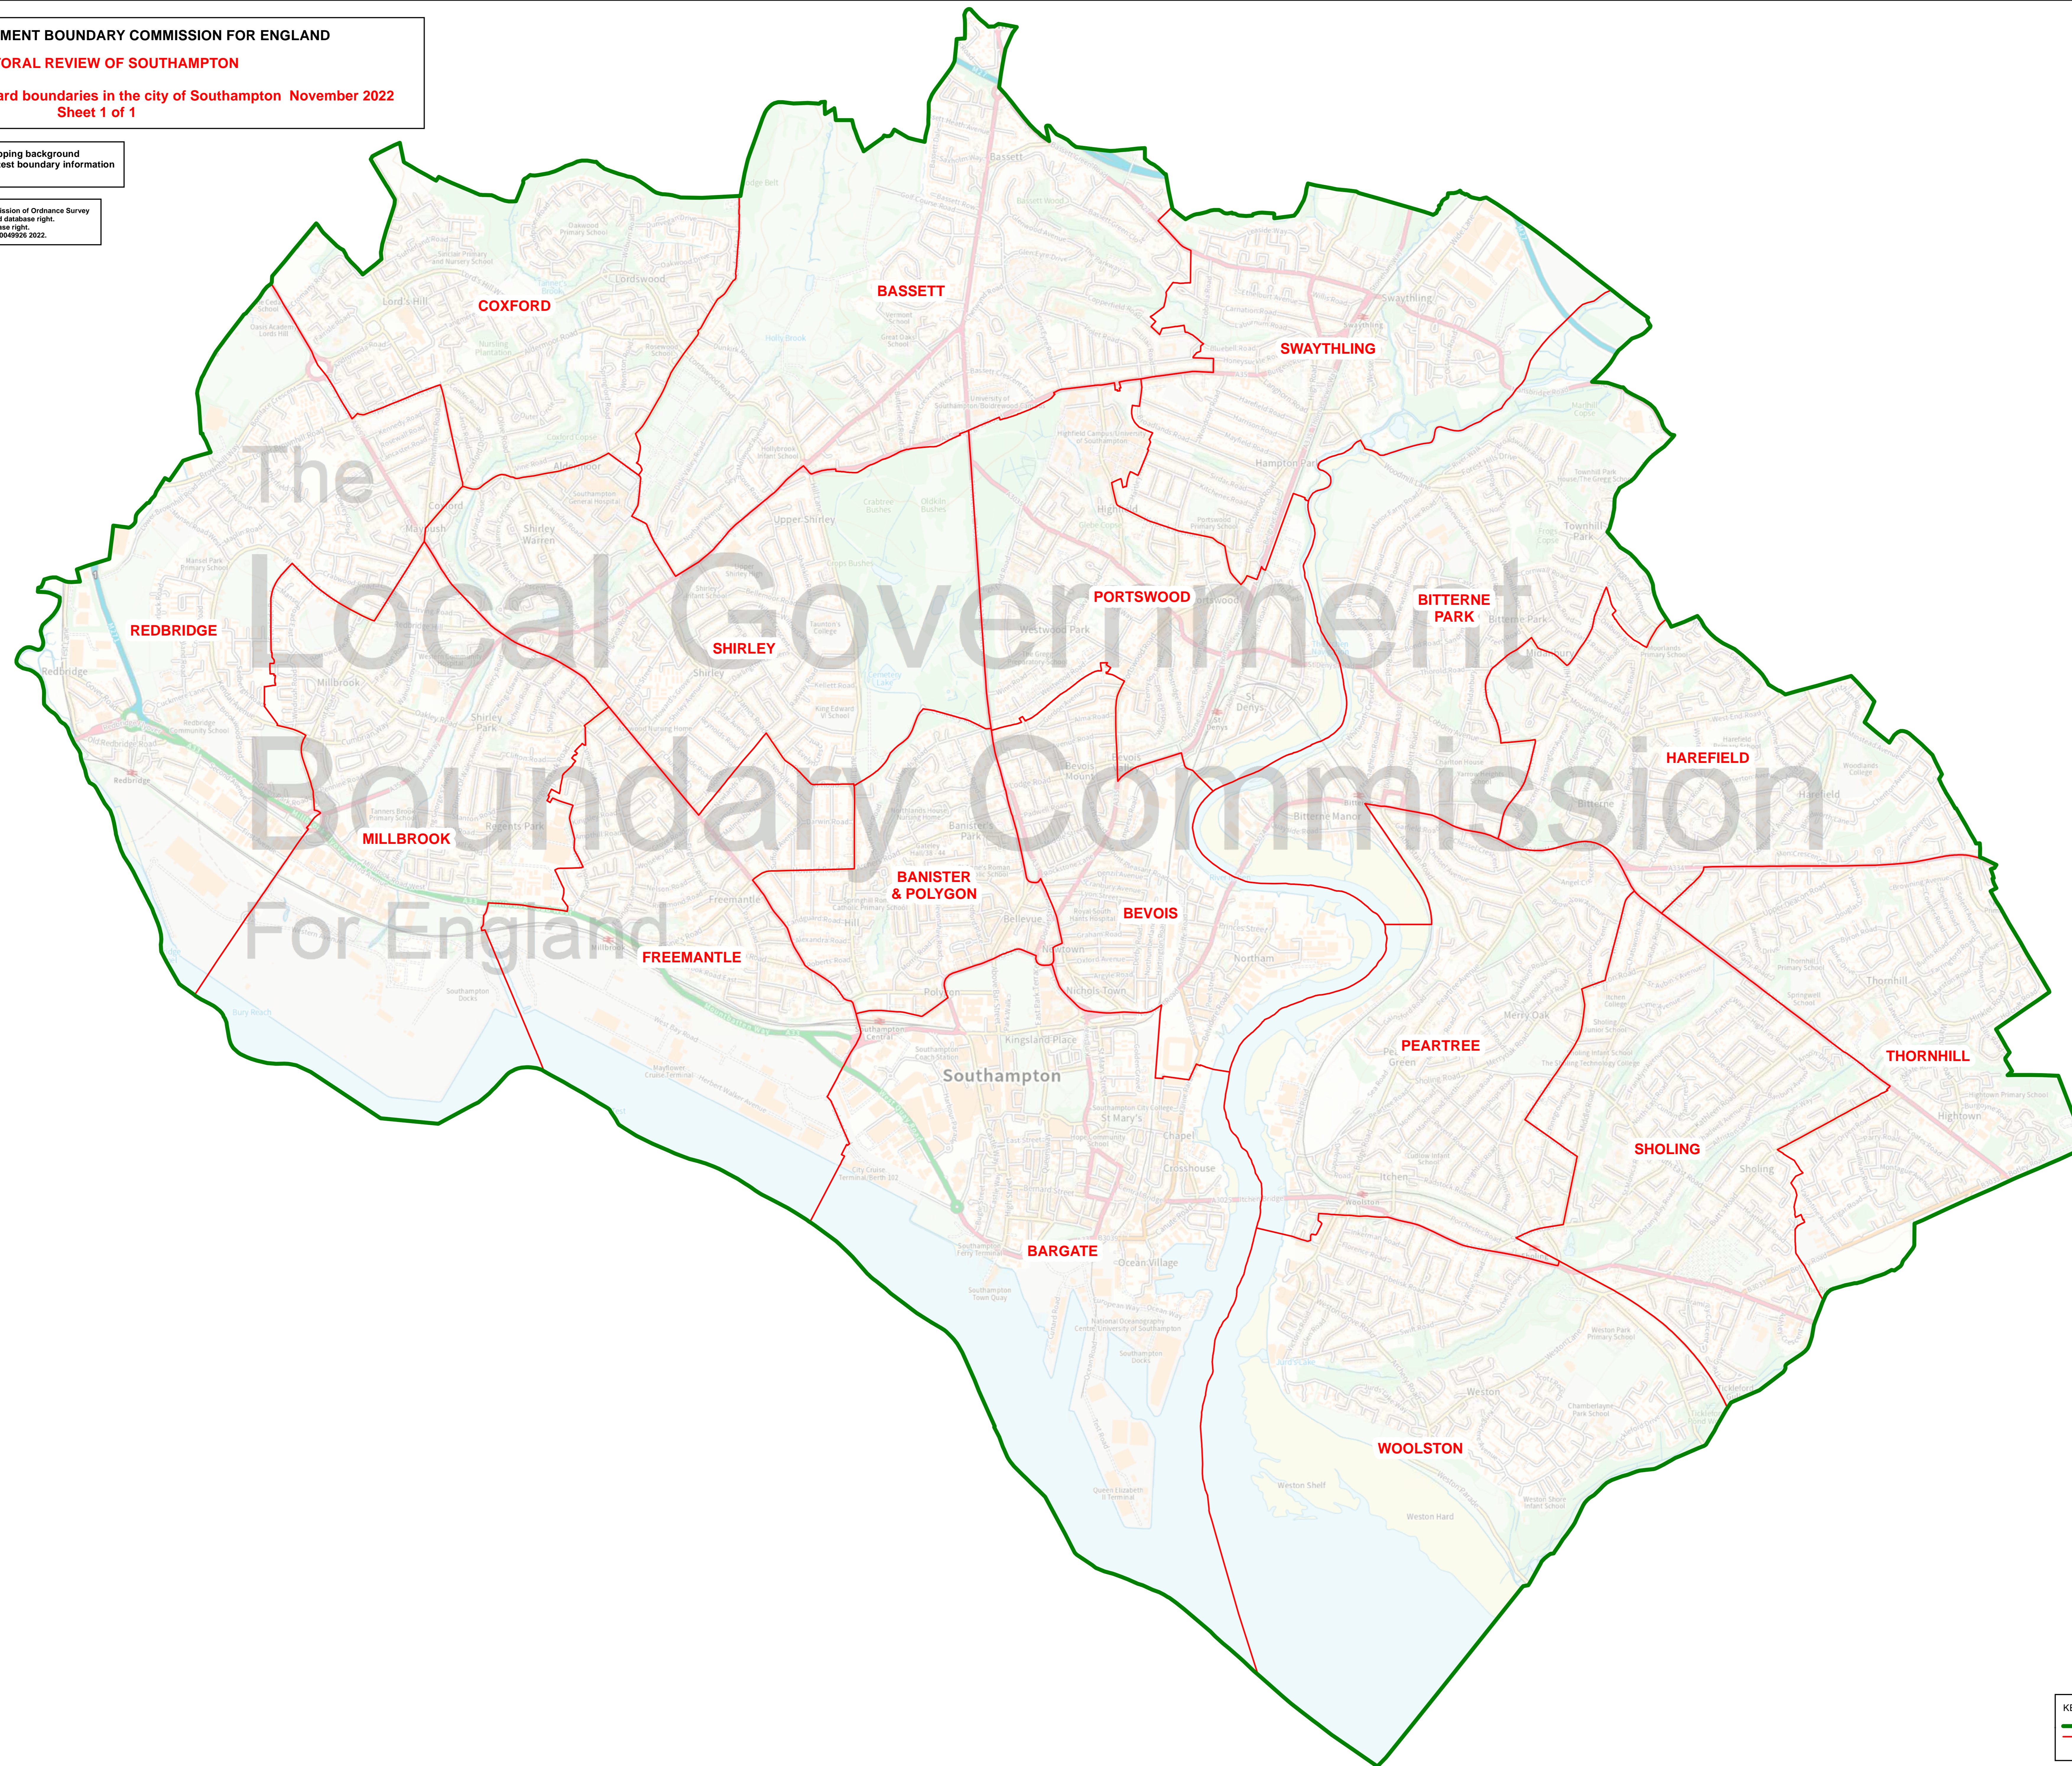

THE LOCAL GOVERNMENT BOUNDARY COMMISSION FOR ENGLAND

ELECTORAL REVIEW OF SOUTHAMPTON

Final recommendations for ward boundaries in the city of Southampton November 2022
Sheet 1 of 1

KEY	
	CITY COUNCIL BOUNDARY
	PROPOSED WARD BOUNDARY
	PROPOSED WARD NAME