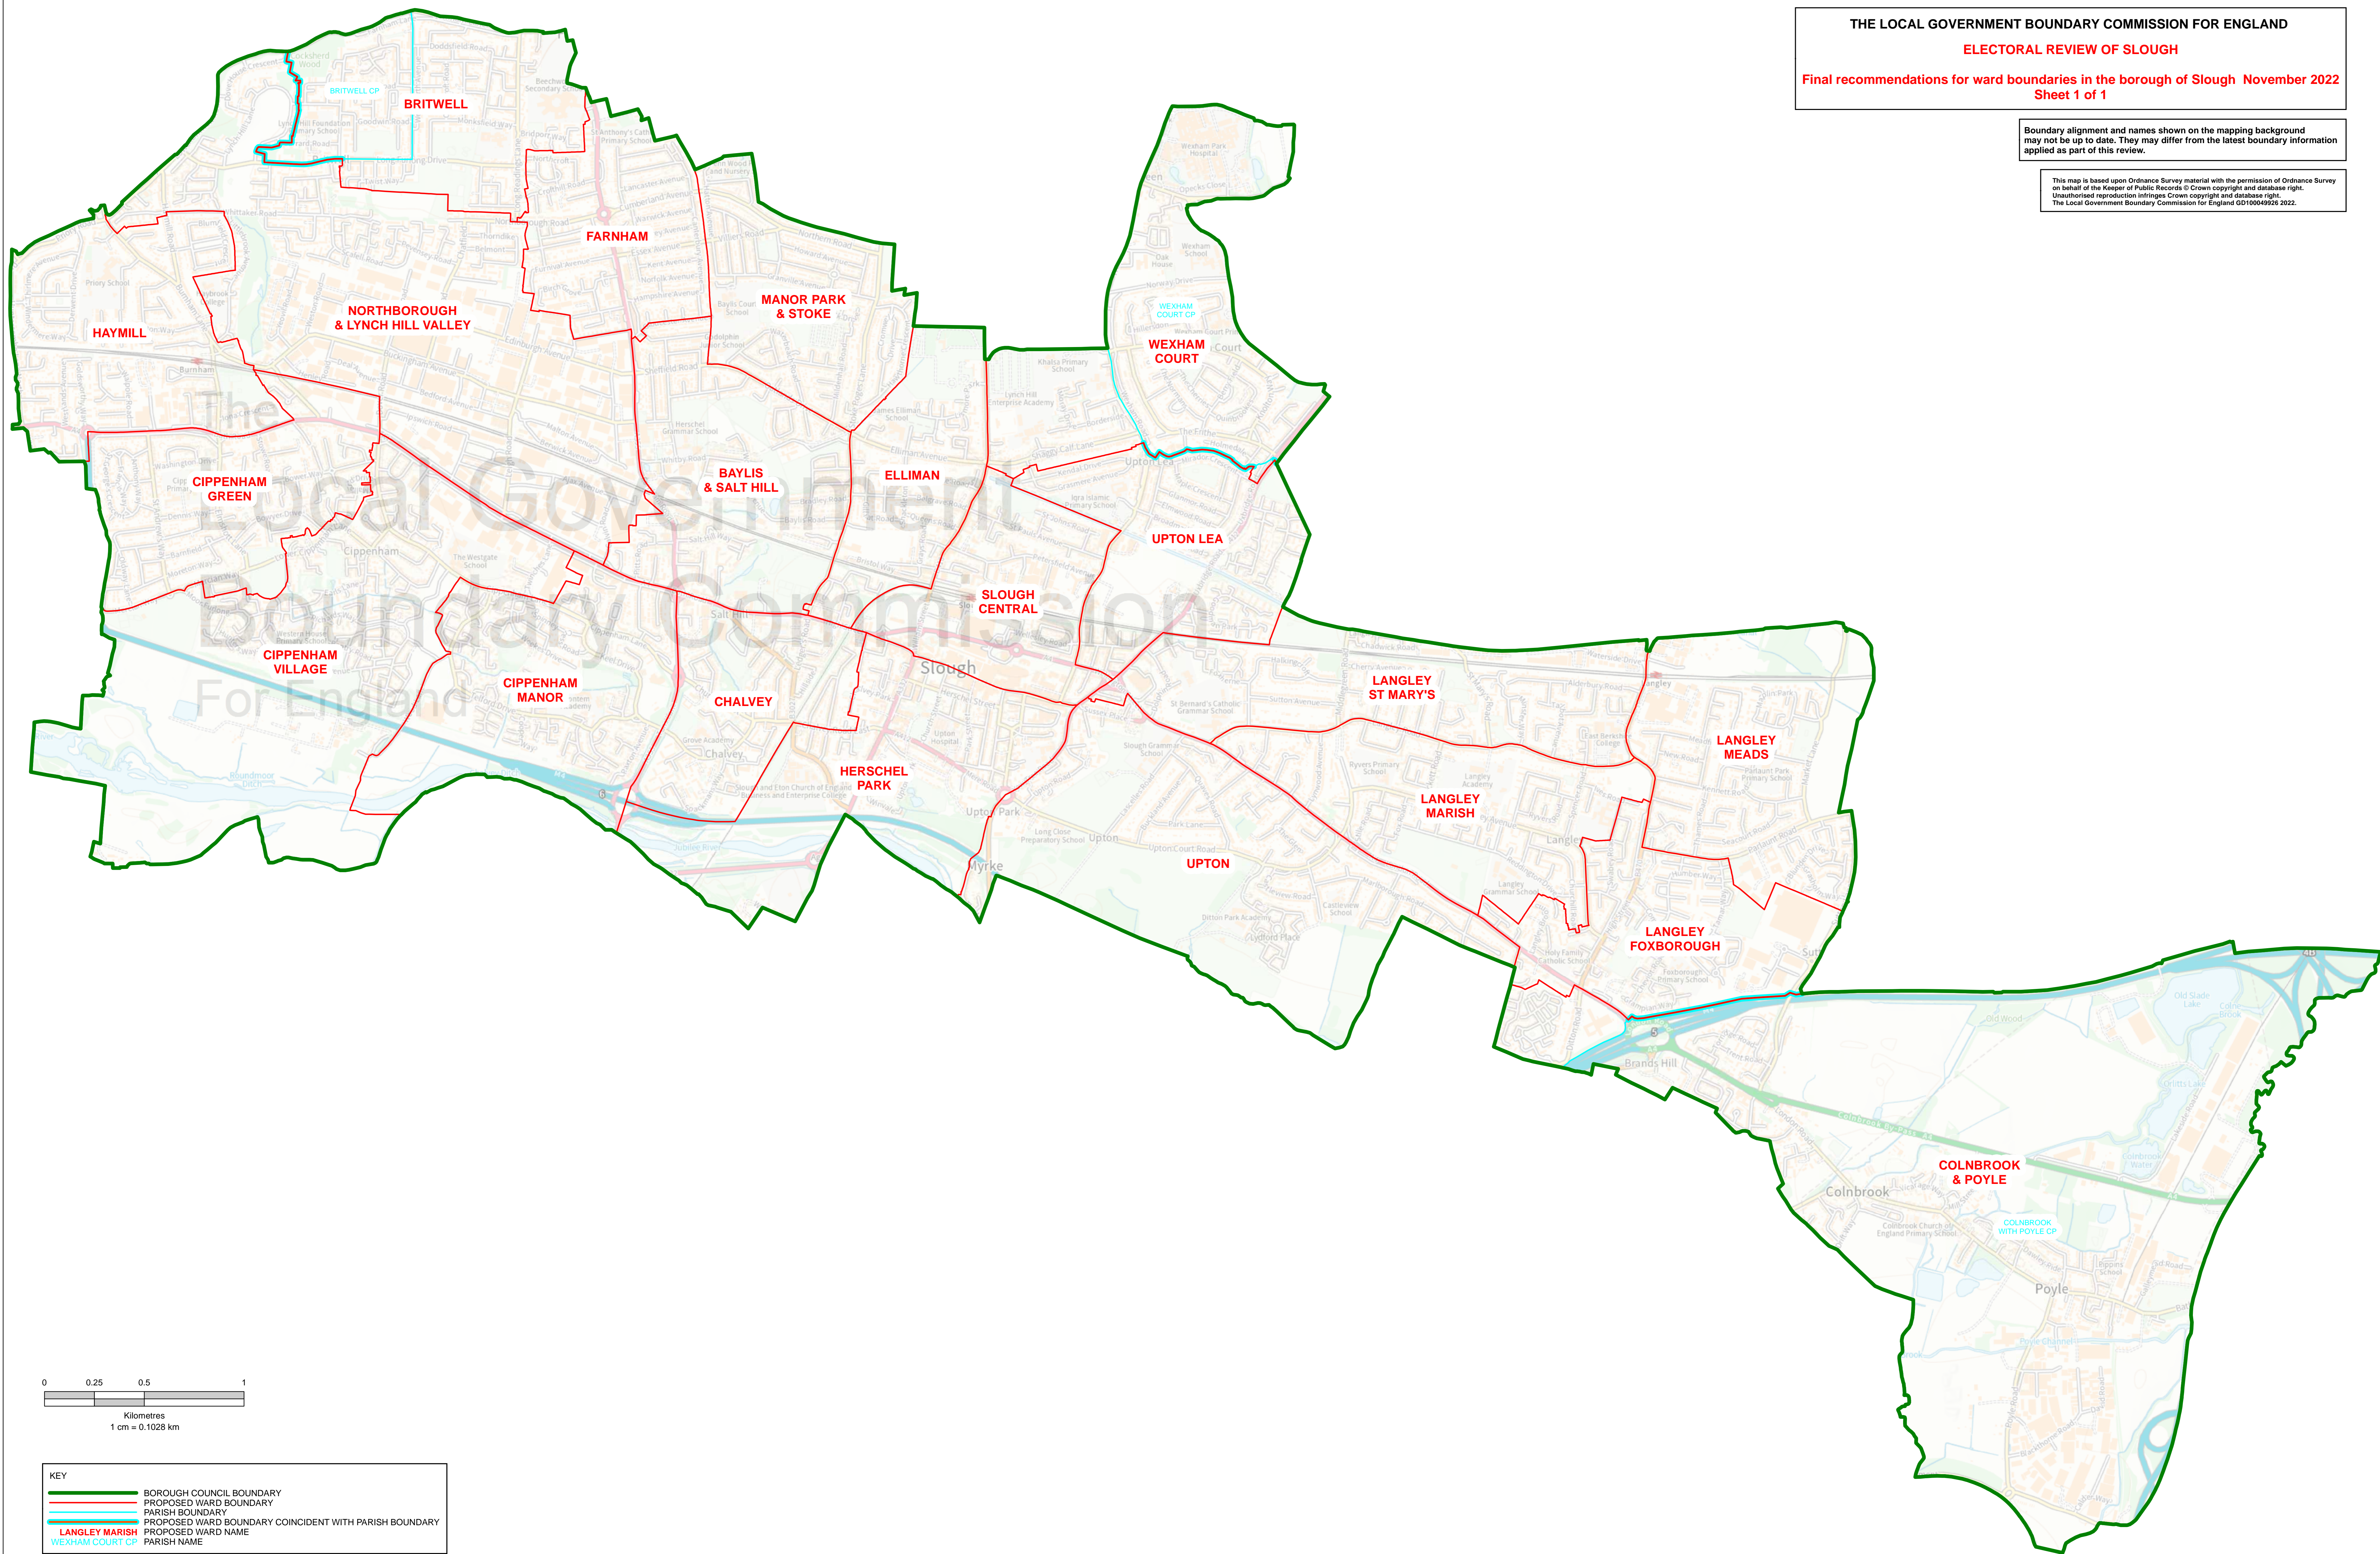

THE LOCAL GOVERNMENT BOUNDARY COMMISSION FOR ENGLAND
ELECTORAL REVIEW OF SLOUGH
Final recommendations for ward boundaries in the borough of Slough November 2022
Sheet 1 of 1

Boundary alignment and names shown on the mapping background may not be up to date. They may differ from the latest boundary information applied as part of this review.

KEY	
	BOROUGH COUNCIL BOUNDARY
	PROPOSED WARD BOUNDARY
	PARISH BOUNDARY
	PROPOSED WARD BOUNDARY COINCIDENT WITH PARISH BOUNDARY
	LANGLEY MARISH PROPOSED WARD NAME
	WEXHAM COURT CP PARISH NAME