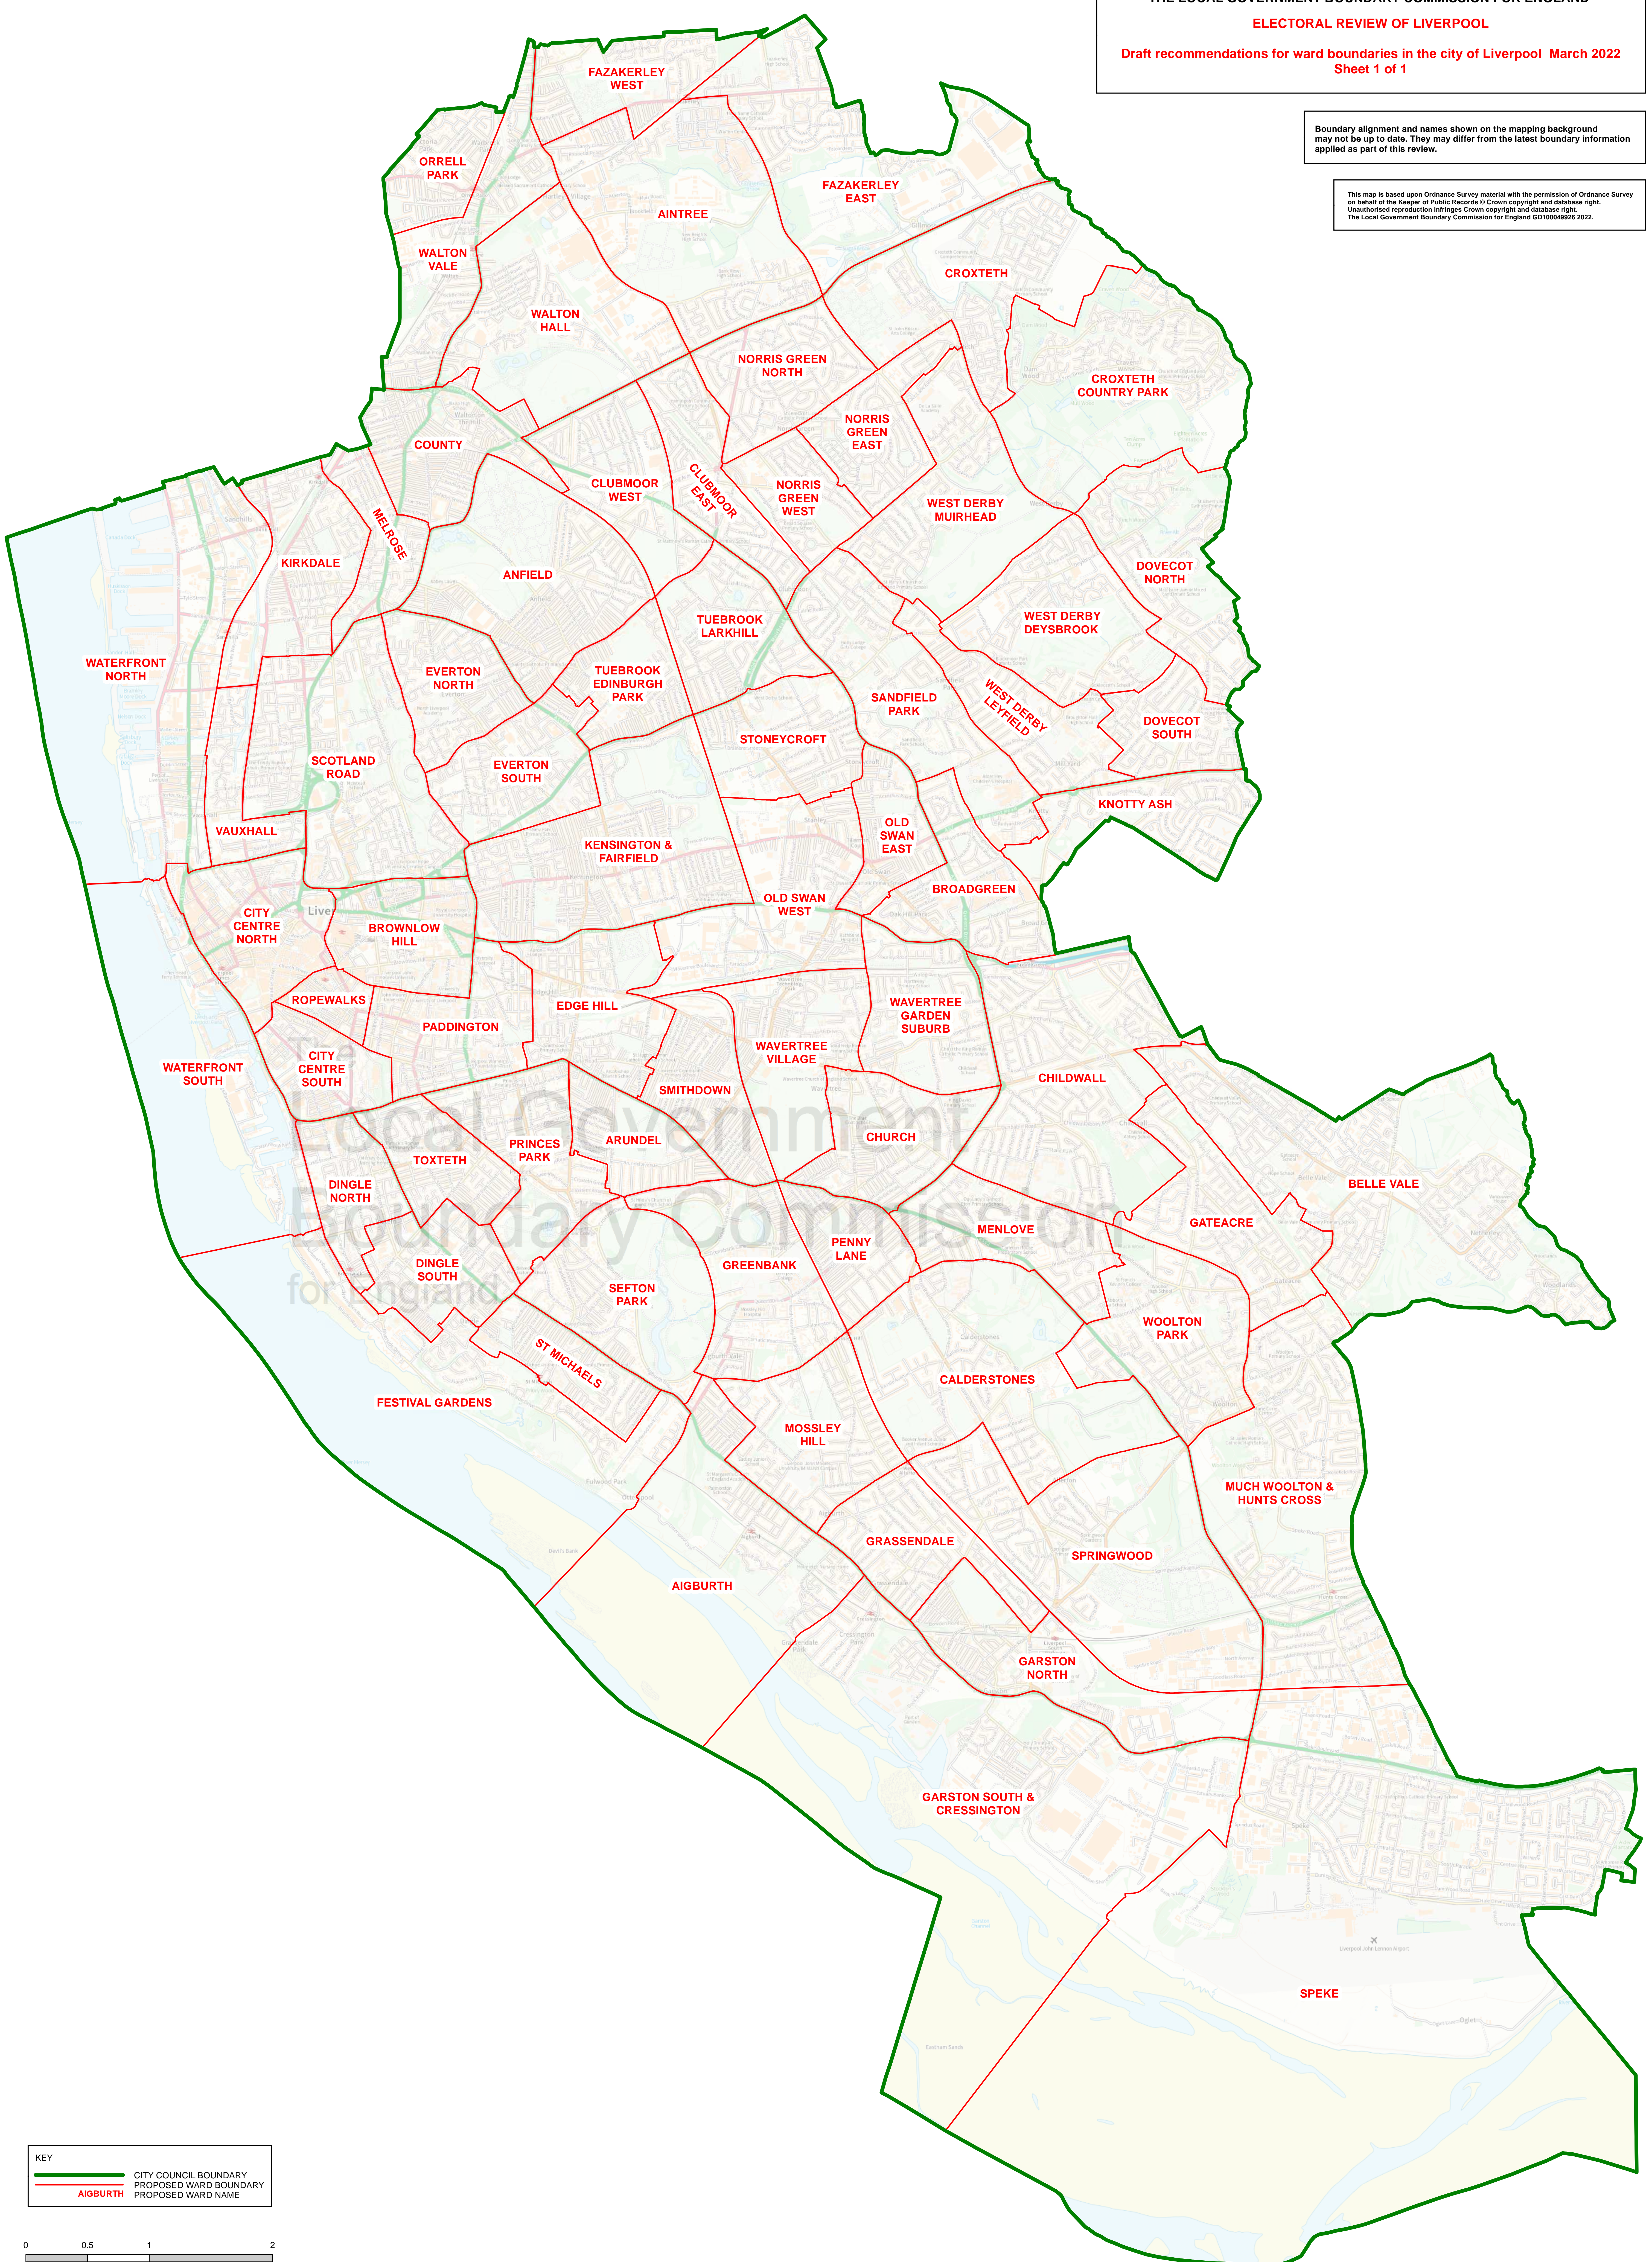

THE LOCAL GOVERNMENT BOUNDARY COMMISSION FOR ENGLAND
ELECTORAL REVIEW OF LIVERPOOL
Draft recommendations for ward boundaries in the city of Liverpool March 2022
Sheet 1 of 1

Boundary alignment and names shown on the mapping background may not be up to date. They may differ from the latest boundary information applied as part of this review.

KEY
— CITY COUNCIL BOUNDARY
— PROPOSED WARD BOUNDARY
AIGBURTH PROPOSED WARD NAME