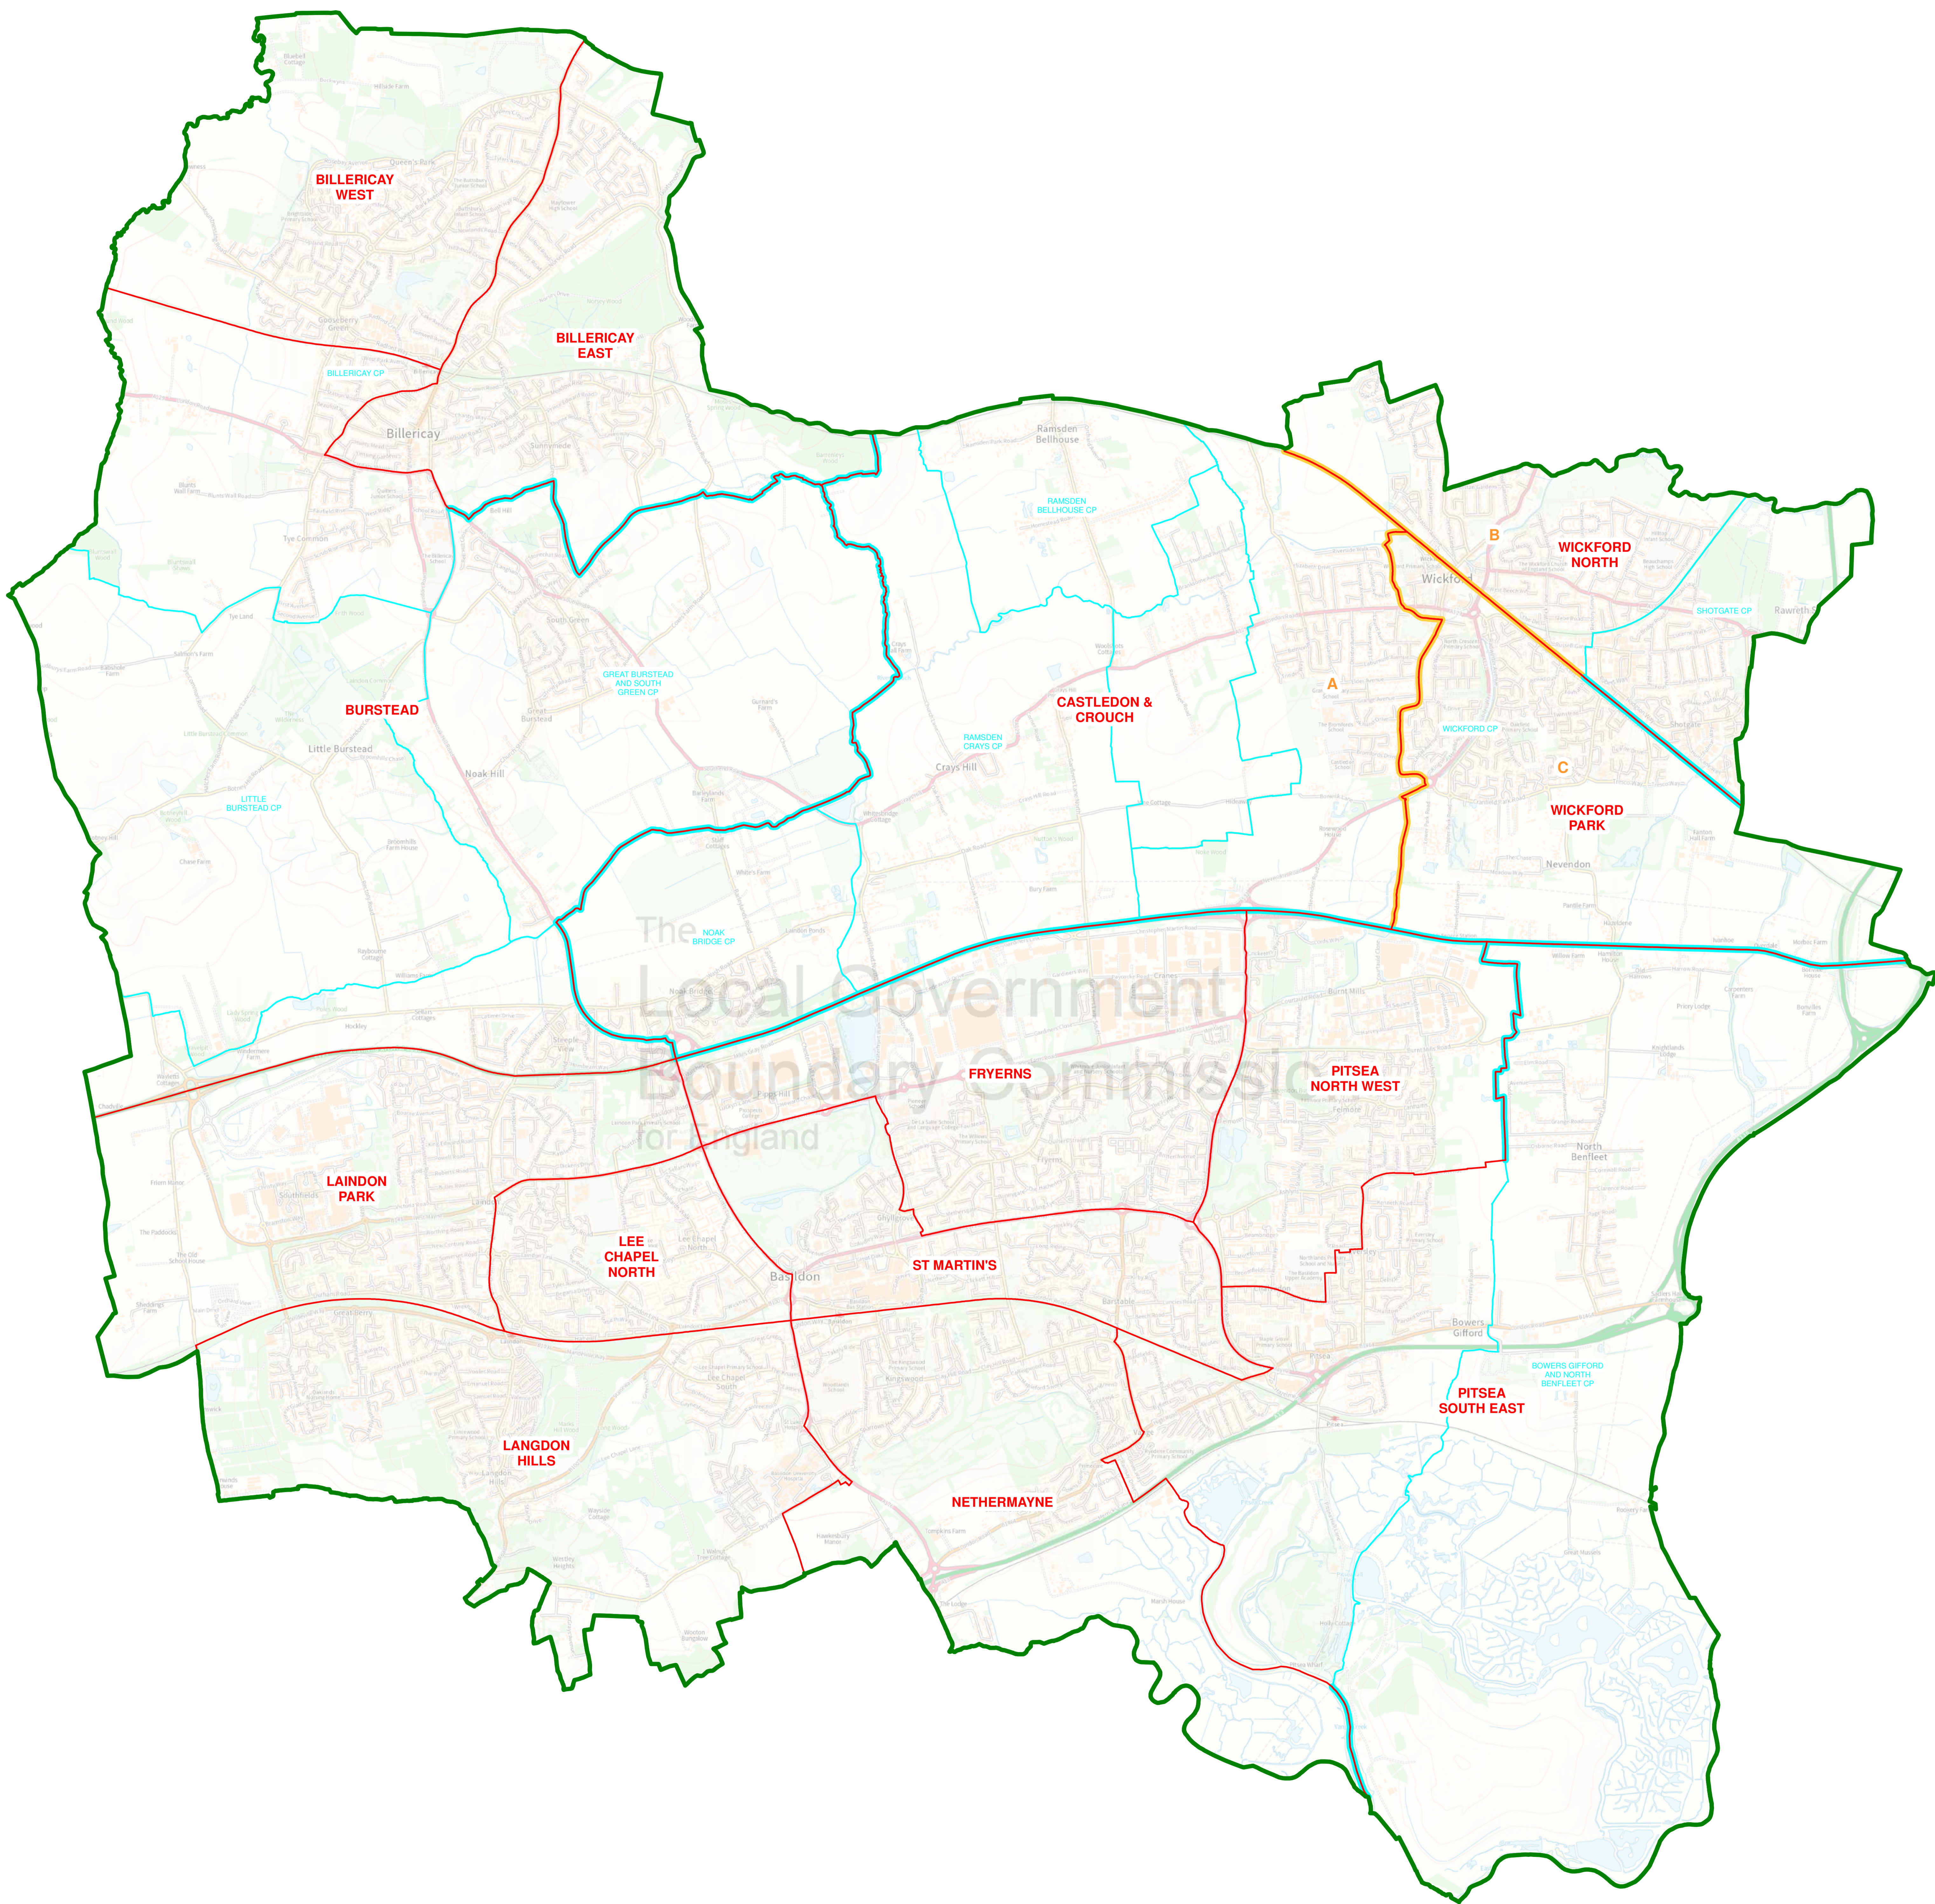

THE LOCAL GOVERNMENT BOUNDARY COMMISSION FOR ENGLAND
ELECTORAL REVIEW OF BASILDON
Final recommendations for ward boundaries in the borough of Basildon March 2023
Sheet 1 of 1

Boundary alignment and names shown on the mapping background may not be up to date. They may differ from the latest boundary information applied as part of this review.

KEY TO PARISH WARDS
WICKFORD CP
A WICKFORD CASTLEDON
B WICKFORD NORTH
C WICKFORD PARK

KEY	
	BOROUGH COUNCIL BOUNDARY
	PROPOSED WARD BOUNDARY
	PARISH BOUNDARY
	PROPOSED WARD BOUNDARY COINCIDENT WITH PARISH BOUNDARY
	PROPOSED WARD BOUNDARY COINCIDENT WITH PROPOSED PARISH WARD BOUNDARY
	PITSEA SOUTH EAST
	LITTLE BURSTEAD CP
	PARISH NAME