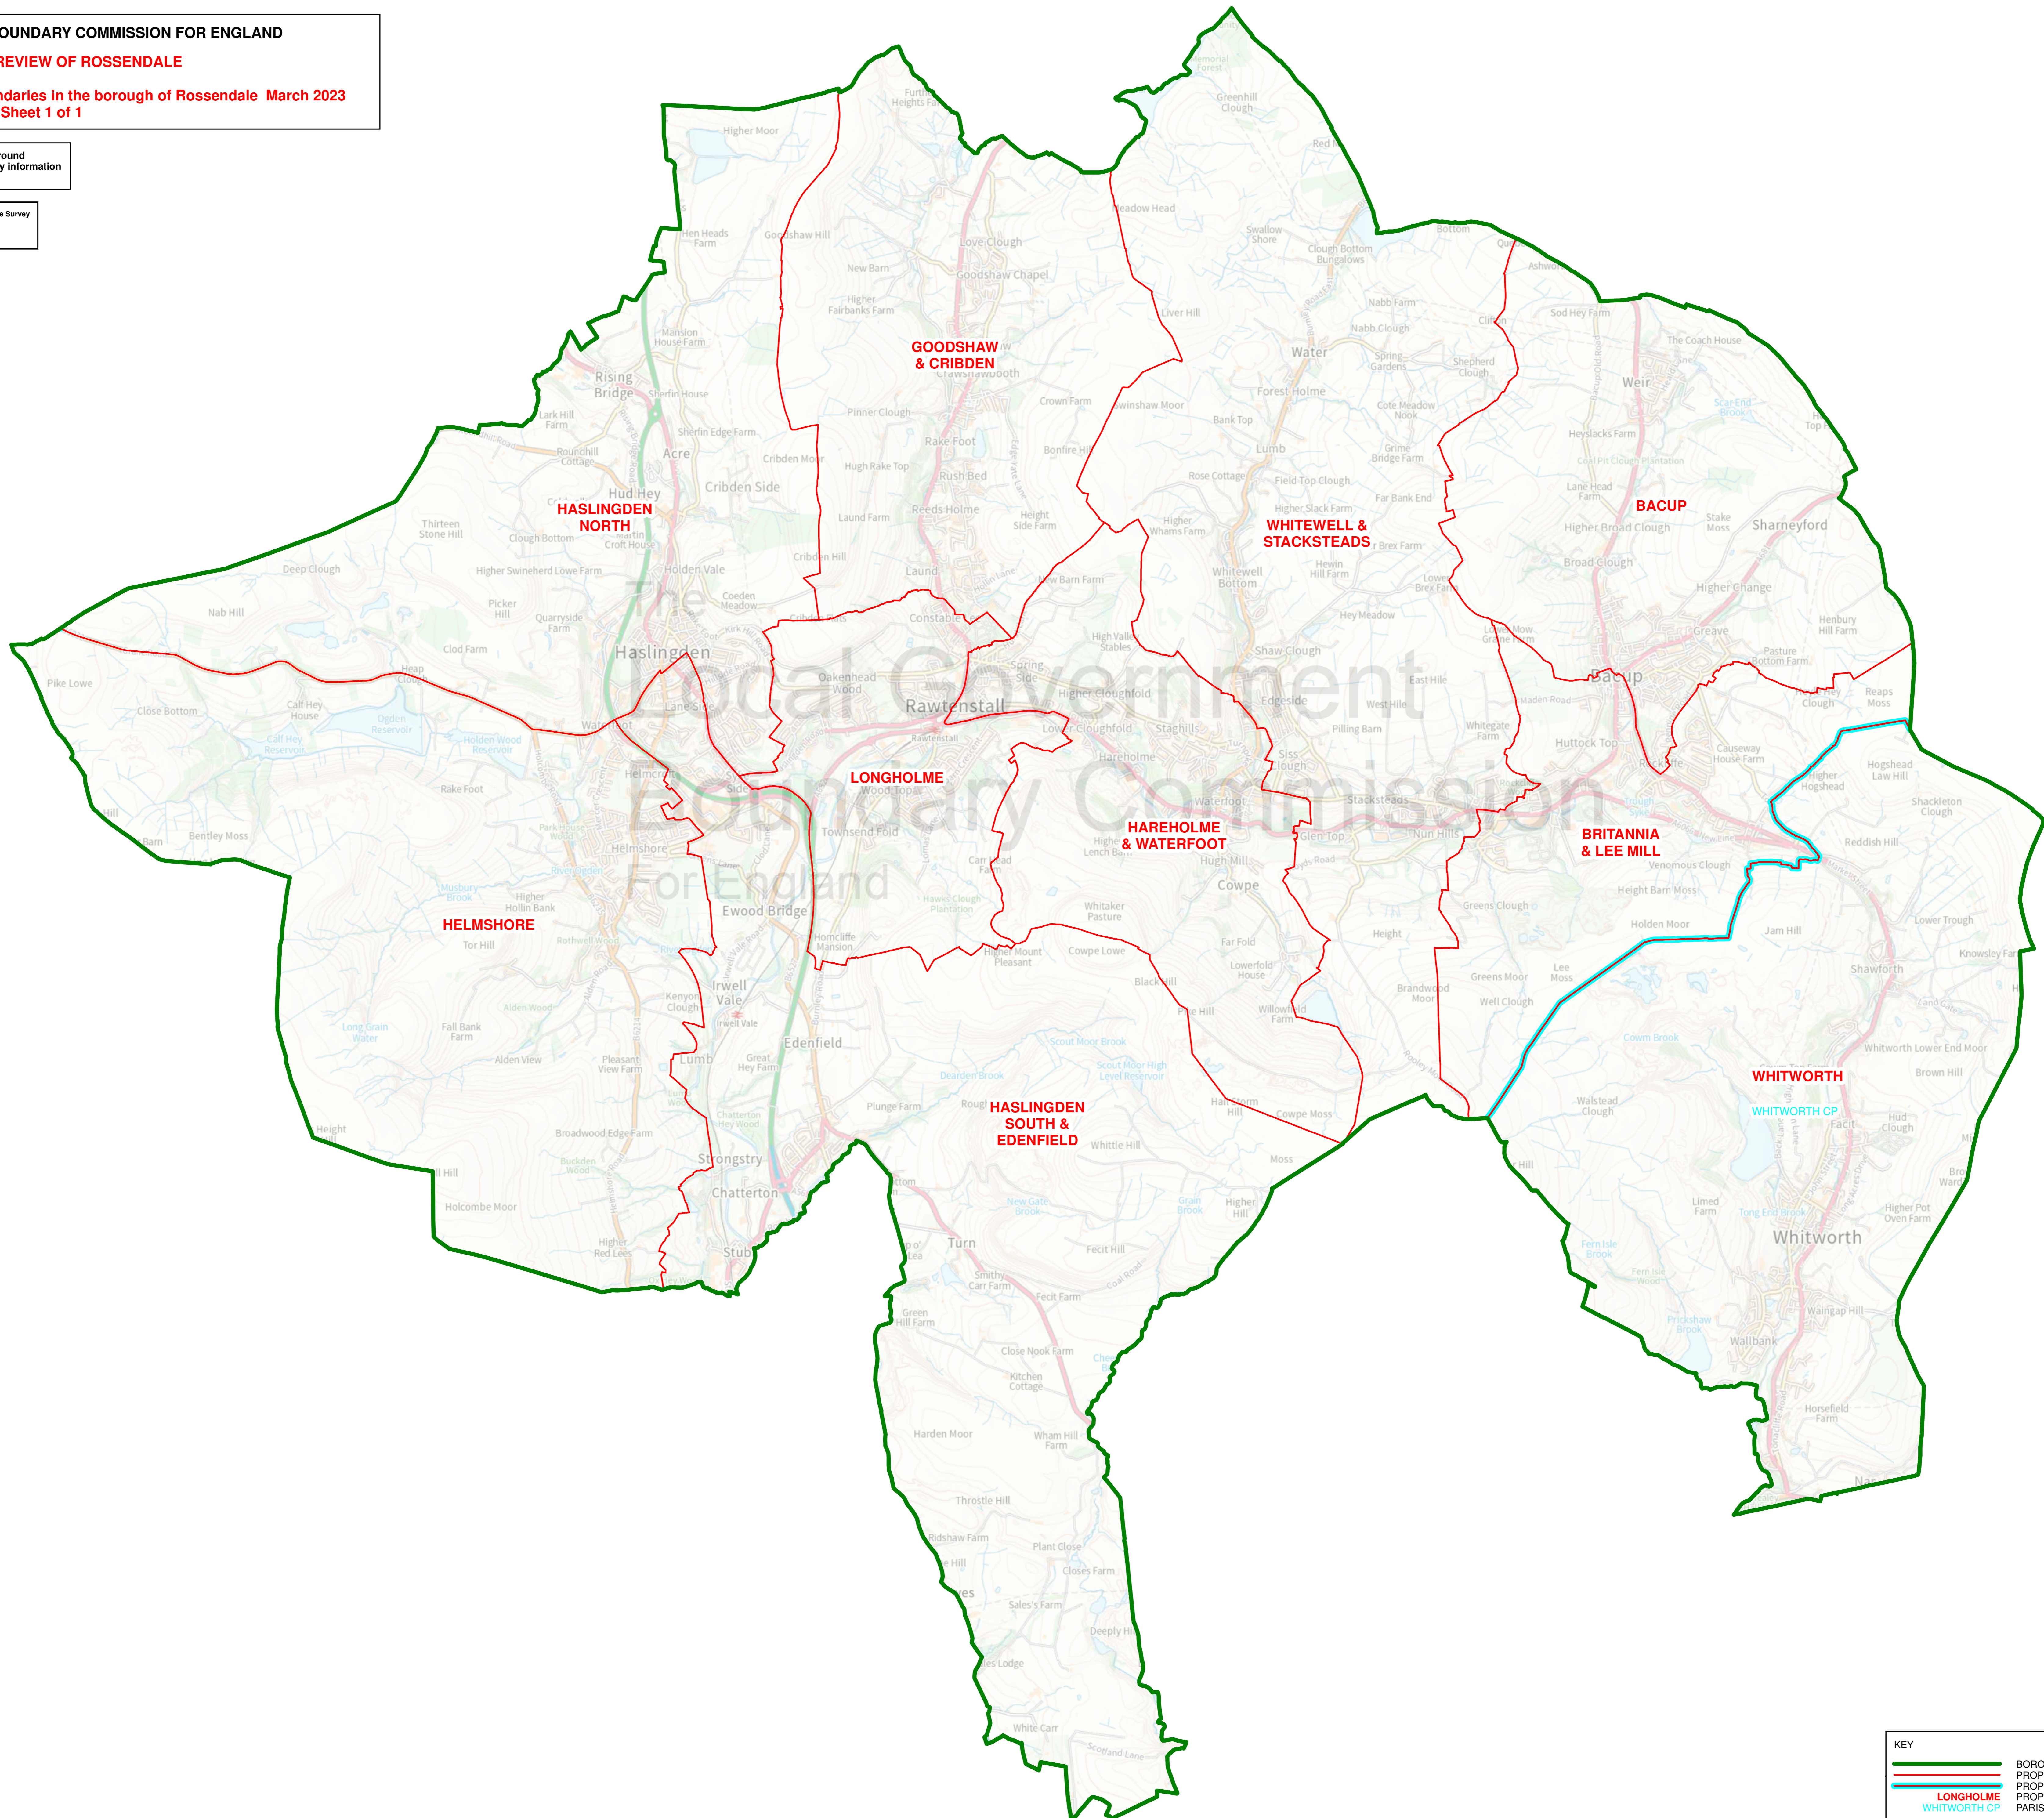

THE LOCAL GOVERNMENT BOUNDARY COMMISSION FOR ENGLAND

ELECTORAL REVIEW OF ROSSENDALE

Draft recommendations for ward boundaries in the borough of Rossendale March 2023
Sheet 1 of 1

KEY	
	BOROUGH COUNCIL BOUNDARY
	PROPOSED WARD BOUNDARY
	PROPOSED WARD BOUNDARY COINCIDENT WITH PARISH BOUNDARY
	LONGHOLME PROPOSED WARD NAME
	WHITWORTH CP PARISH NAME