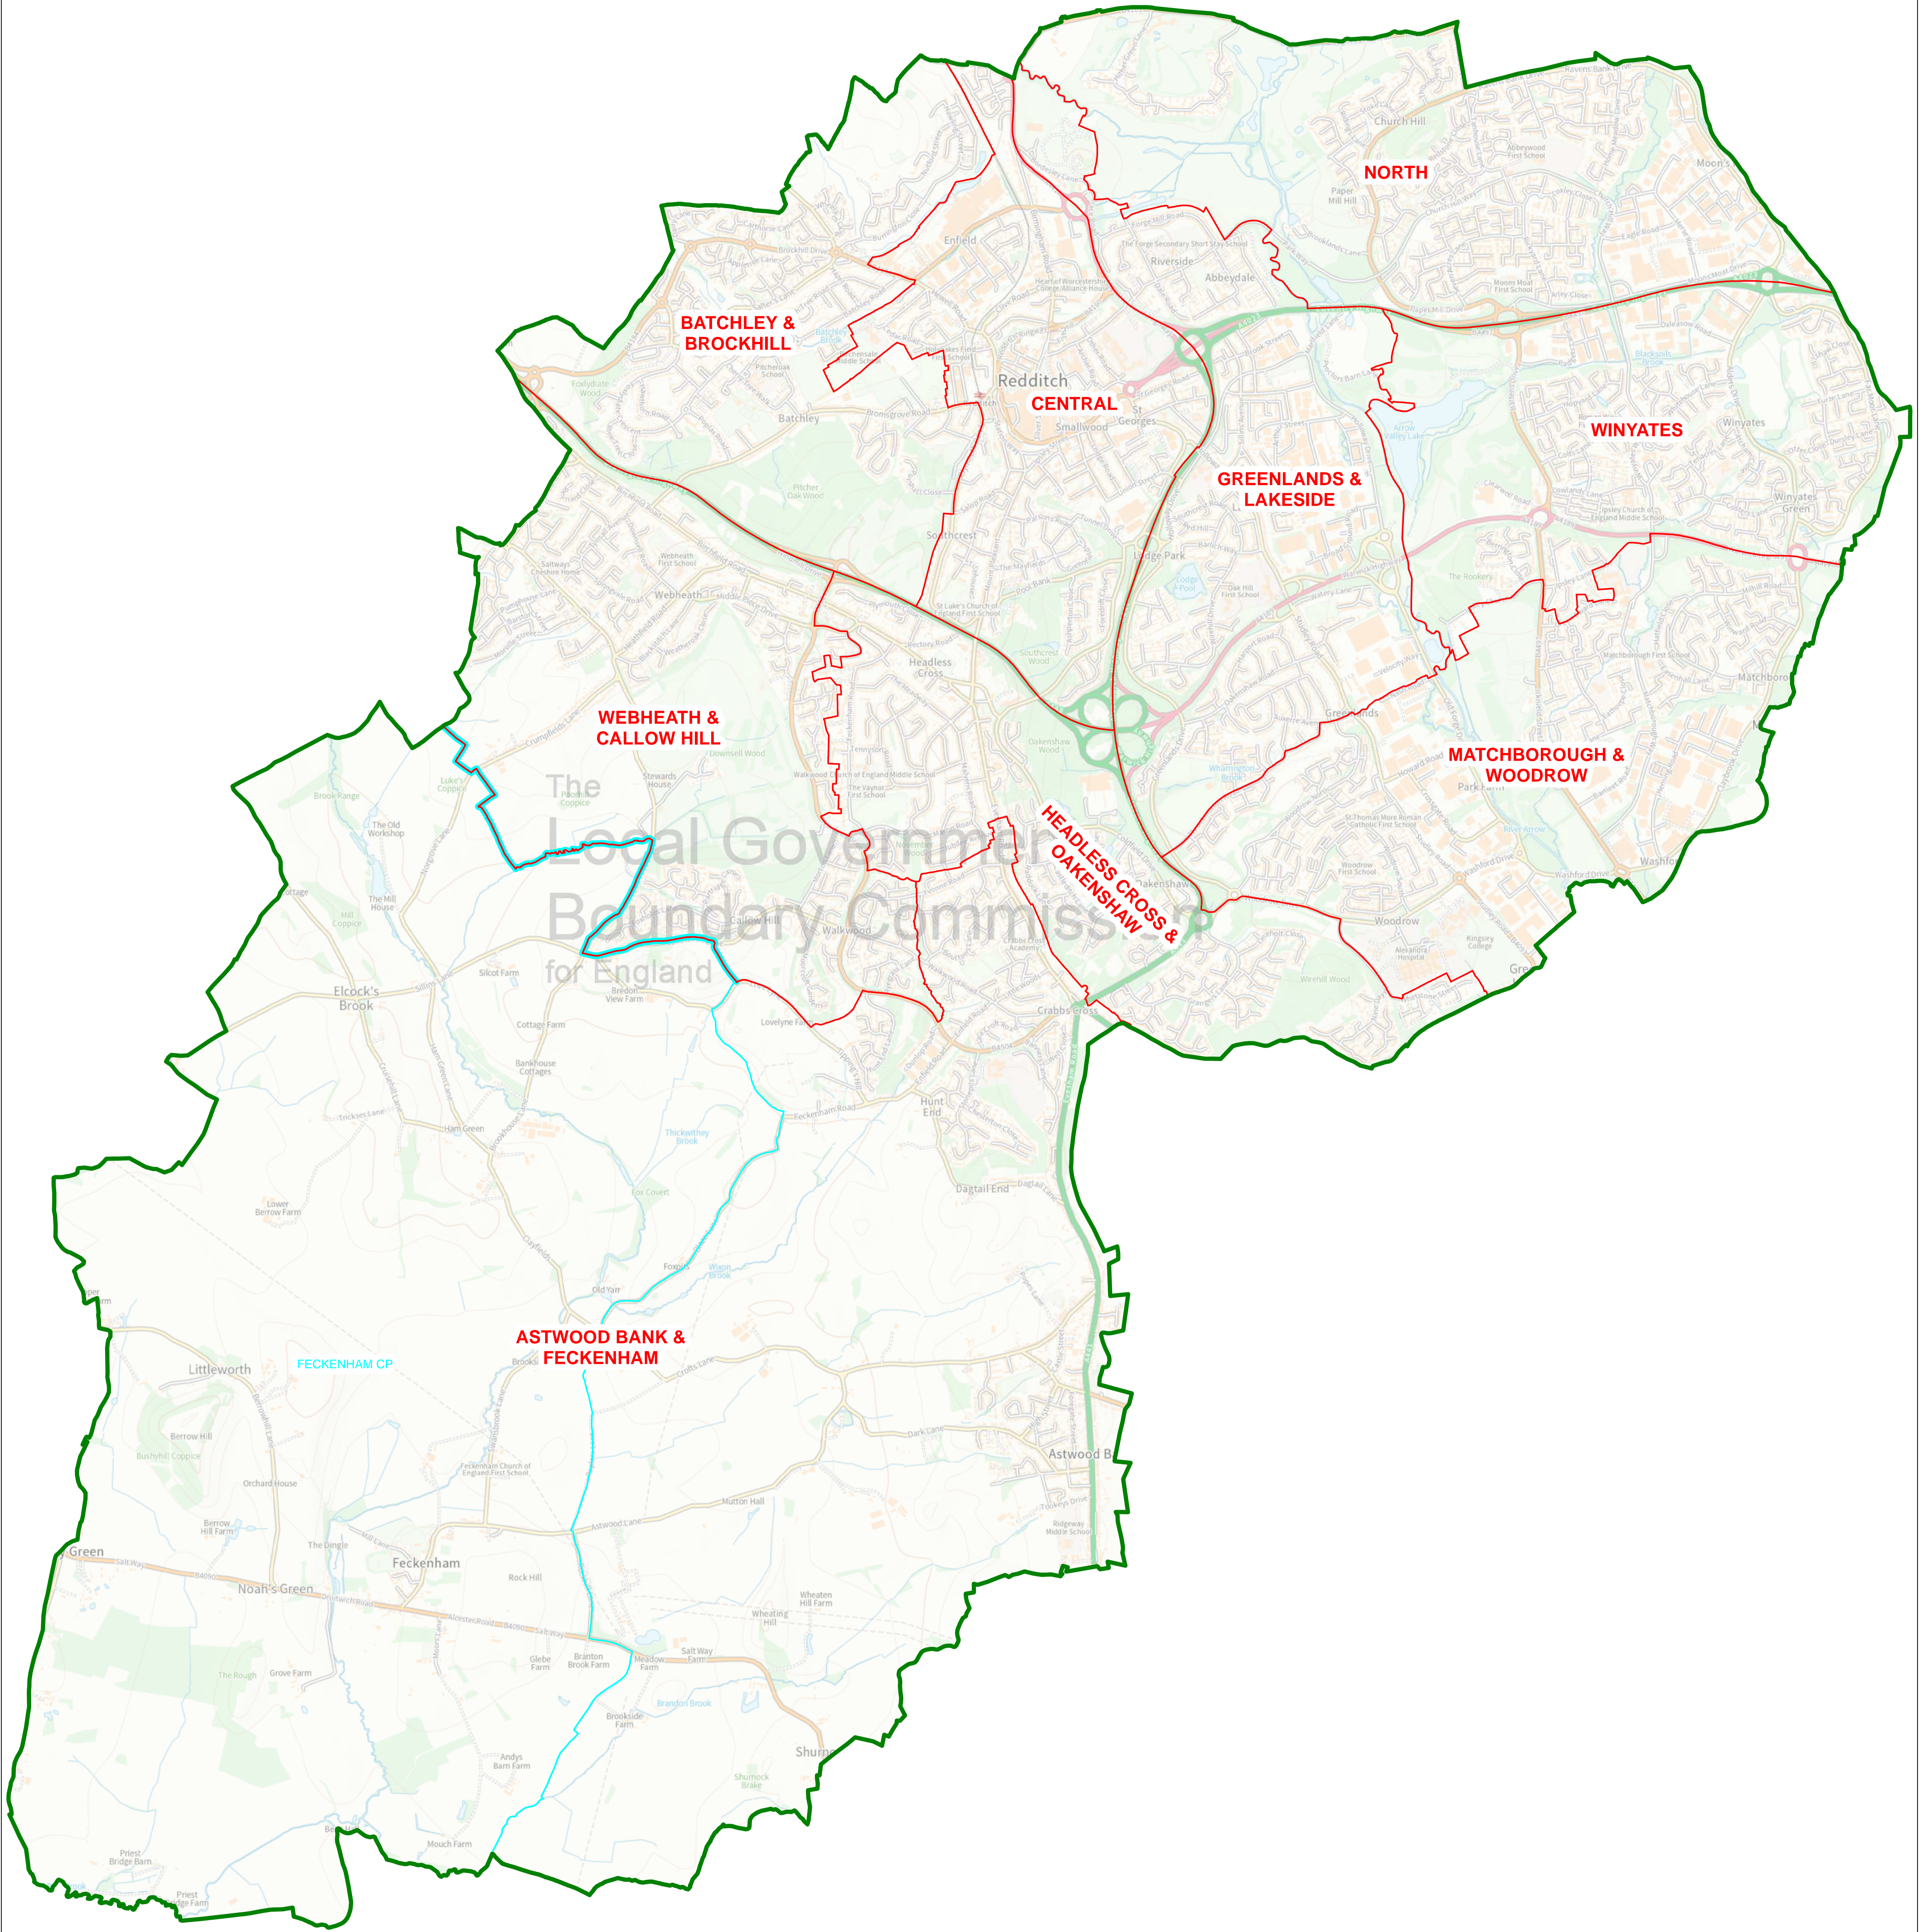

THE LOCAL GOVERNMENT BOUNDARY COMMISSION FOR ENGLAND
ELECTORAL REVIEW OF REDDITCH

Draft recommendations for ward boundaries in the borough of Redditch August 2022
Sheet 1 of 1

KEY	
	BOROUGH COUNCIL BOUNDARY
	PROPOSED WARD BOUNDARY
	PARISH BOUNDARY
	PROPOSED WARD BOUNDARY COINCIDENT WITH PARISH BOUNDARY
	WINYATES PROPOSED WARD NAME
	FECKENHAM CP PARISH NAME