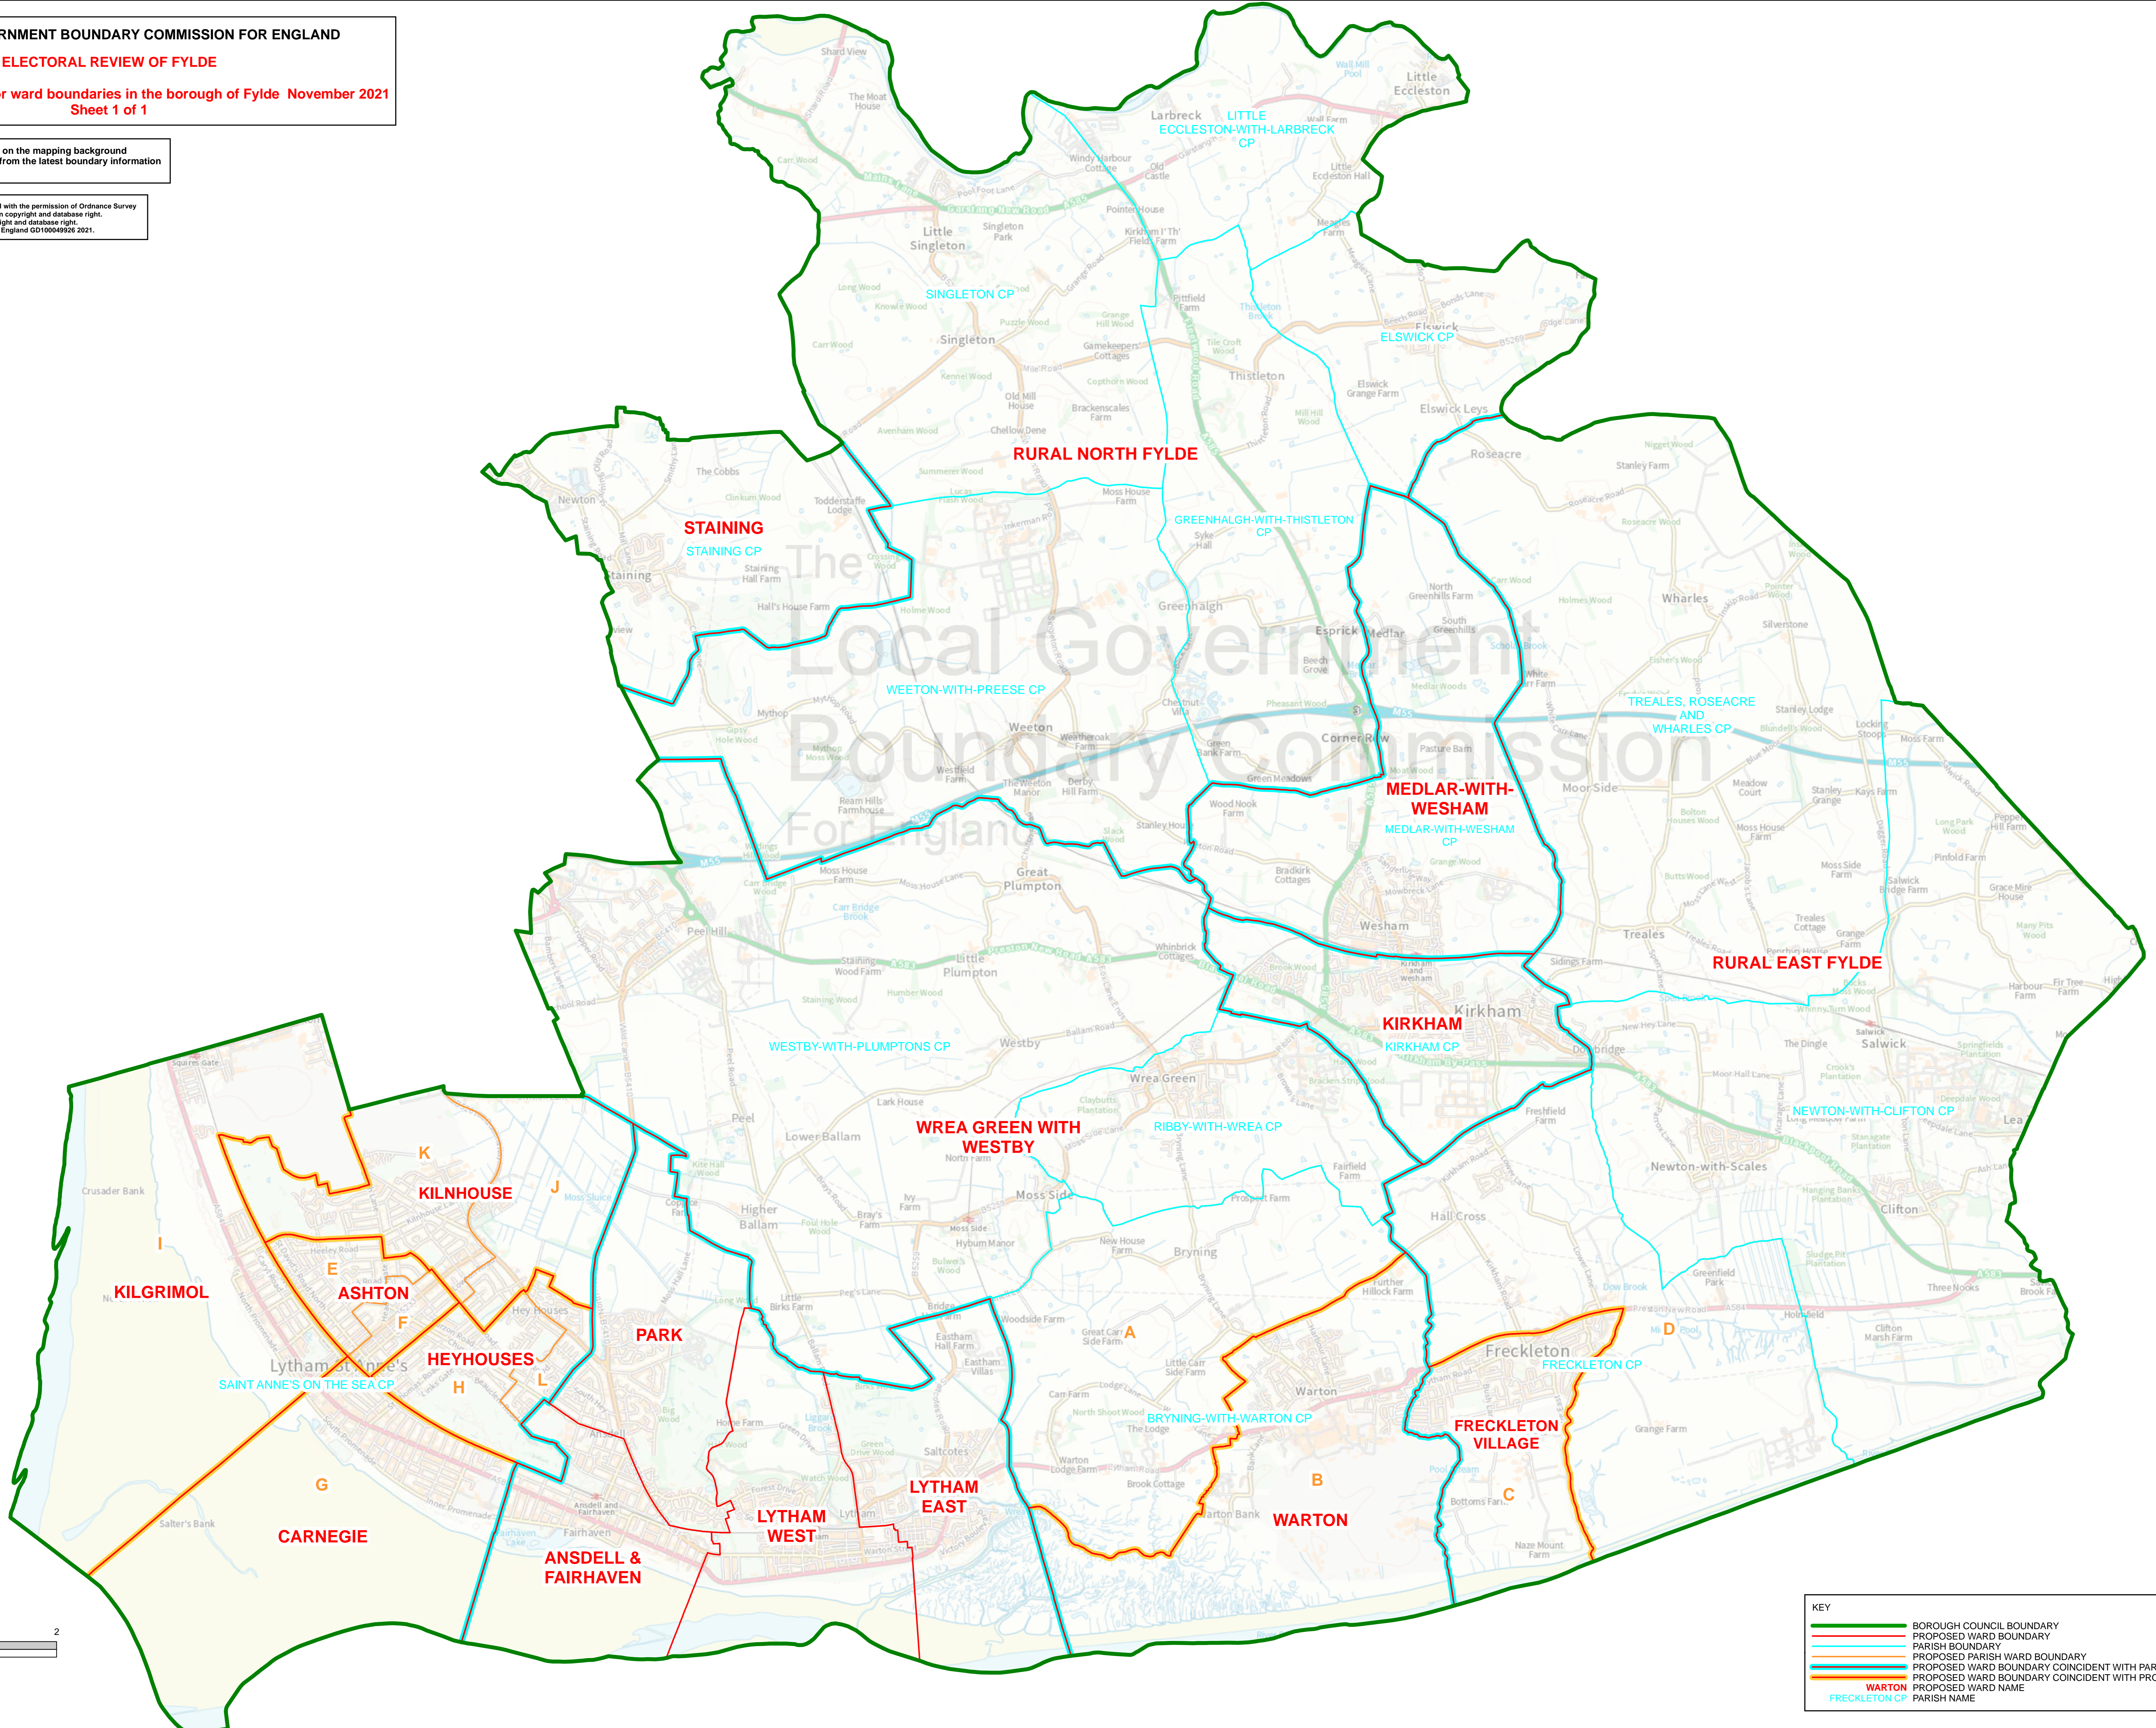

THE LOCAL GOVERNMENT BOUNDARY COMMISSION FOR ENGLAND

ELECTORAL REVIEW OF FYLDE

Final recommendations for ward boundaries in the borough of Fylde November 2021
Sheet 1 of 1

KEY TO PARISH WARDS

BRYNING-WITH-WARTON CP

A BRYNING
B WARTON

FRECKLETON CP

C FRECKLETON VILLAGE
D OUTER FRECKLETON

SAINT ANNE'S ON THE SEA CP

E ASHTON NORTH
F ASHTON SOUTH
G CARNEGIE
H HEYHOUSES
I KILGRIMOL
J KILNHOUSE EAST
K KILNHOUSE WEST
L PARK

KEY	
	BOROUGH COUNCIL BOUNDARY
	PROPOSED WARD BOUNDARY
	PARISH BOUNDARY
	PROPOSED PARISH WARD BOUNDARY
	PROPOSED WARD BOUNDARY COINCIDENT WITH PARISH BOUNDARY
	PROPOSED WARD BOUNDARY COINCIDENT WITH PROPOSED PARISH WARD BOUNDARY
	WARTON
	FRECKLETON CP
	PARISH NAME