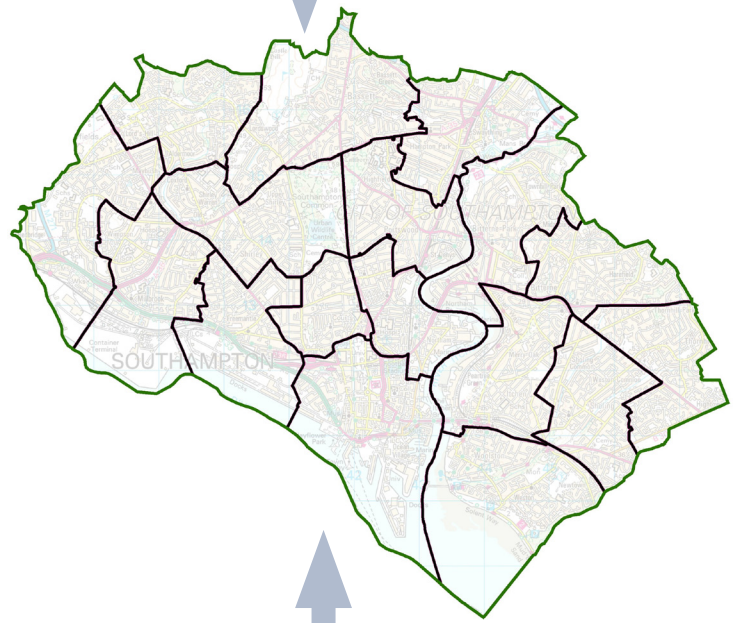

## NEW ELECTORAL ARRANGEMENTS

### Currently there are:

- 48 councillors
- 16 wards
- Three councillors per ward

249 residents and organisations  
helped shape our recommendations

We aim to make sure Southampton  
councillors represent a similar  
number of electors

### Currently there are:

- 2 wards that are more than 10% away from the average number of electors per ward
- 1 ward that is more than 20% away from the average

### From elections in 2023:

- 51 councillors
- 17 wards
- Three councillors per ward