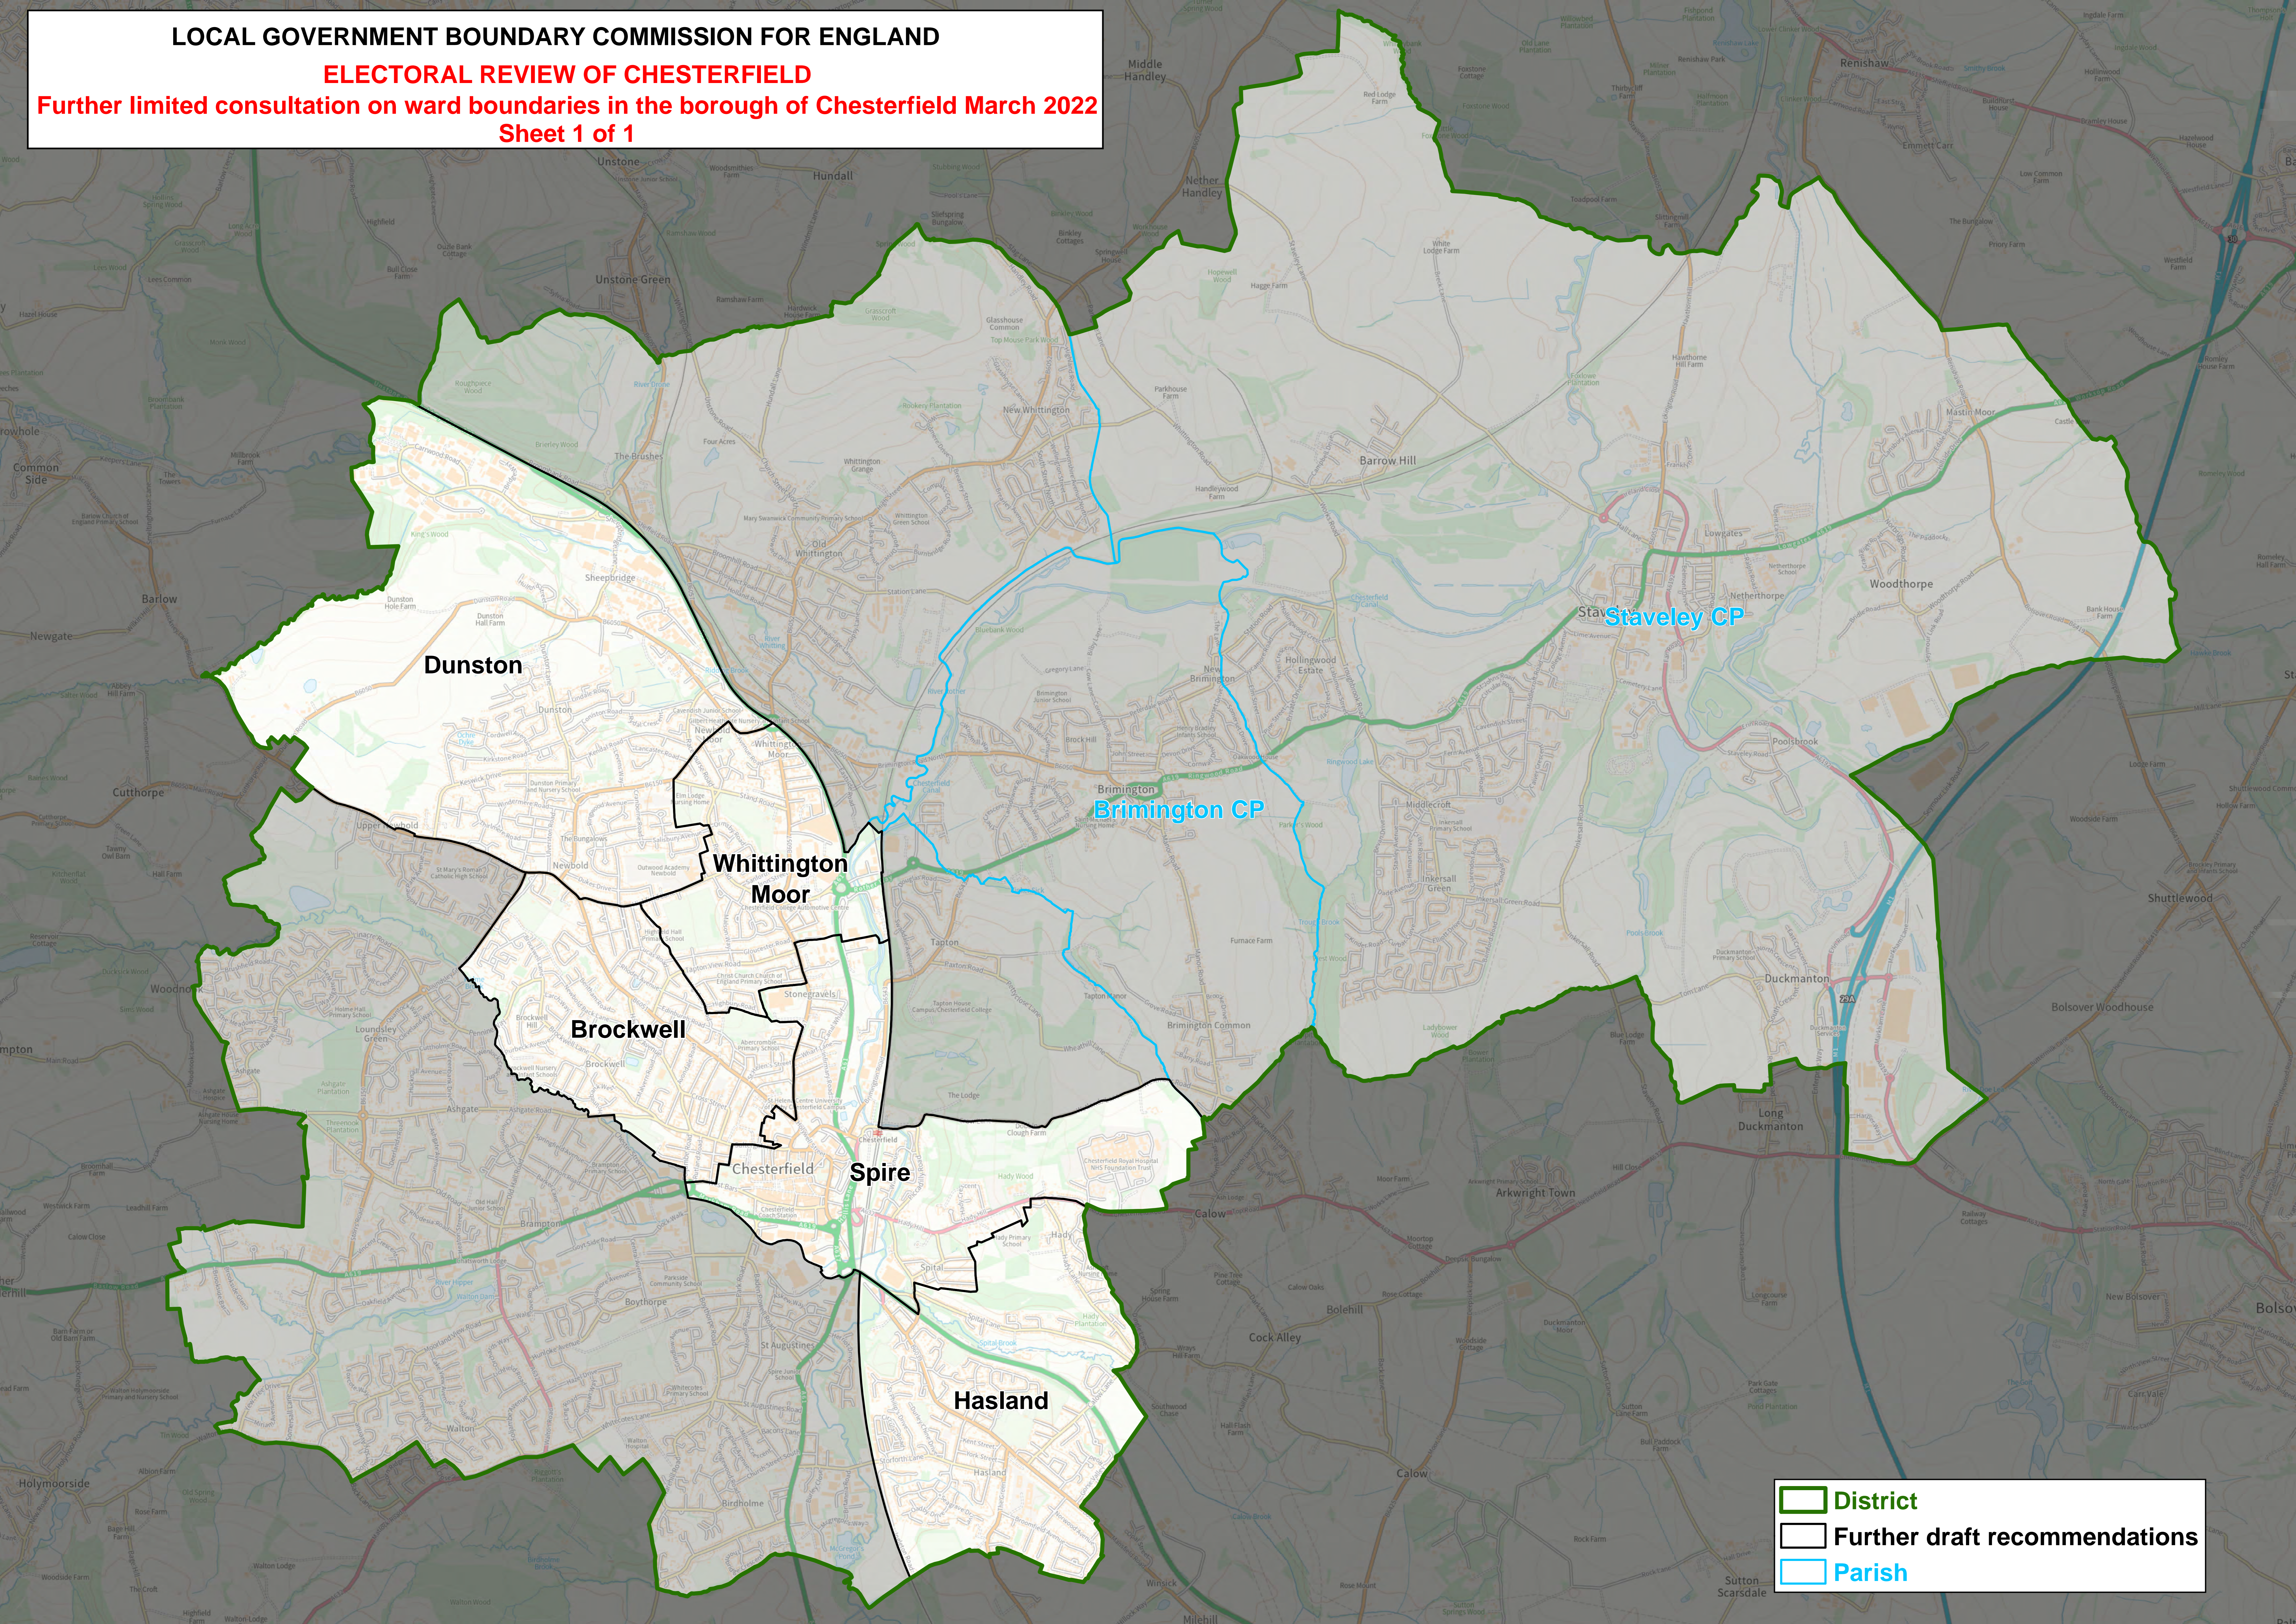

LOCAL GOVERNMENT BOUNDARY COMMISSION FOR ENGLAND

ELECTORAL REVIEW OF CHESTERFIELD

Further limited consultation on ward boundaries in the borough of Chesterfield March 2022

Sheet 1 of 1

	District
	Further draft recommendations
	Parish