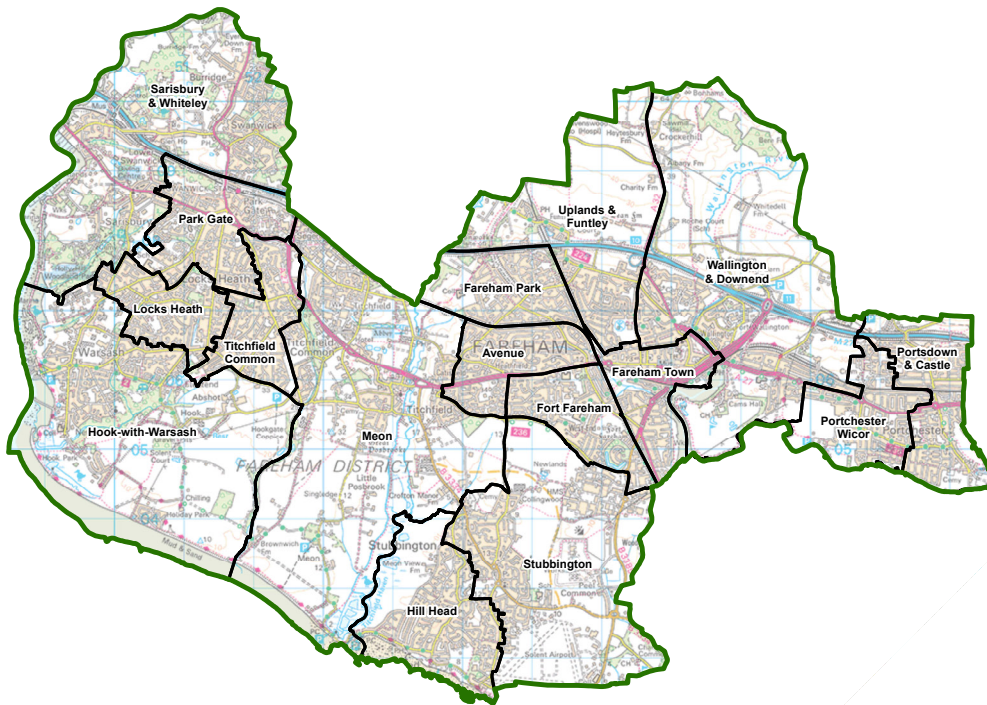

# Fareham Electoral Review

The Local Government Boundary Commission for England is asking for your views on proposed new electoral arrangements for Fareham.

We want to know:

- Do the proposed wards reflect local communities?
- How do you think the proposals can be improved?
- Are the names of the proposed wards right?