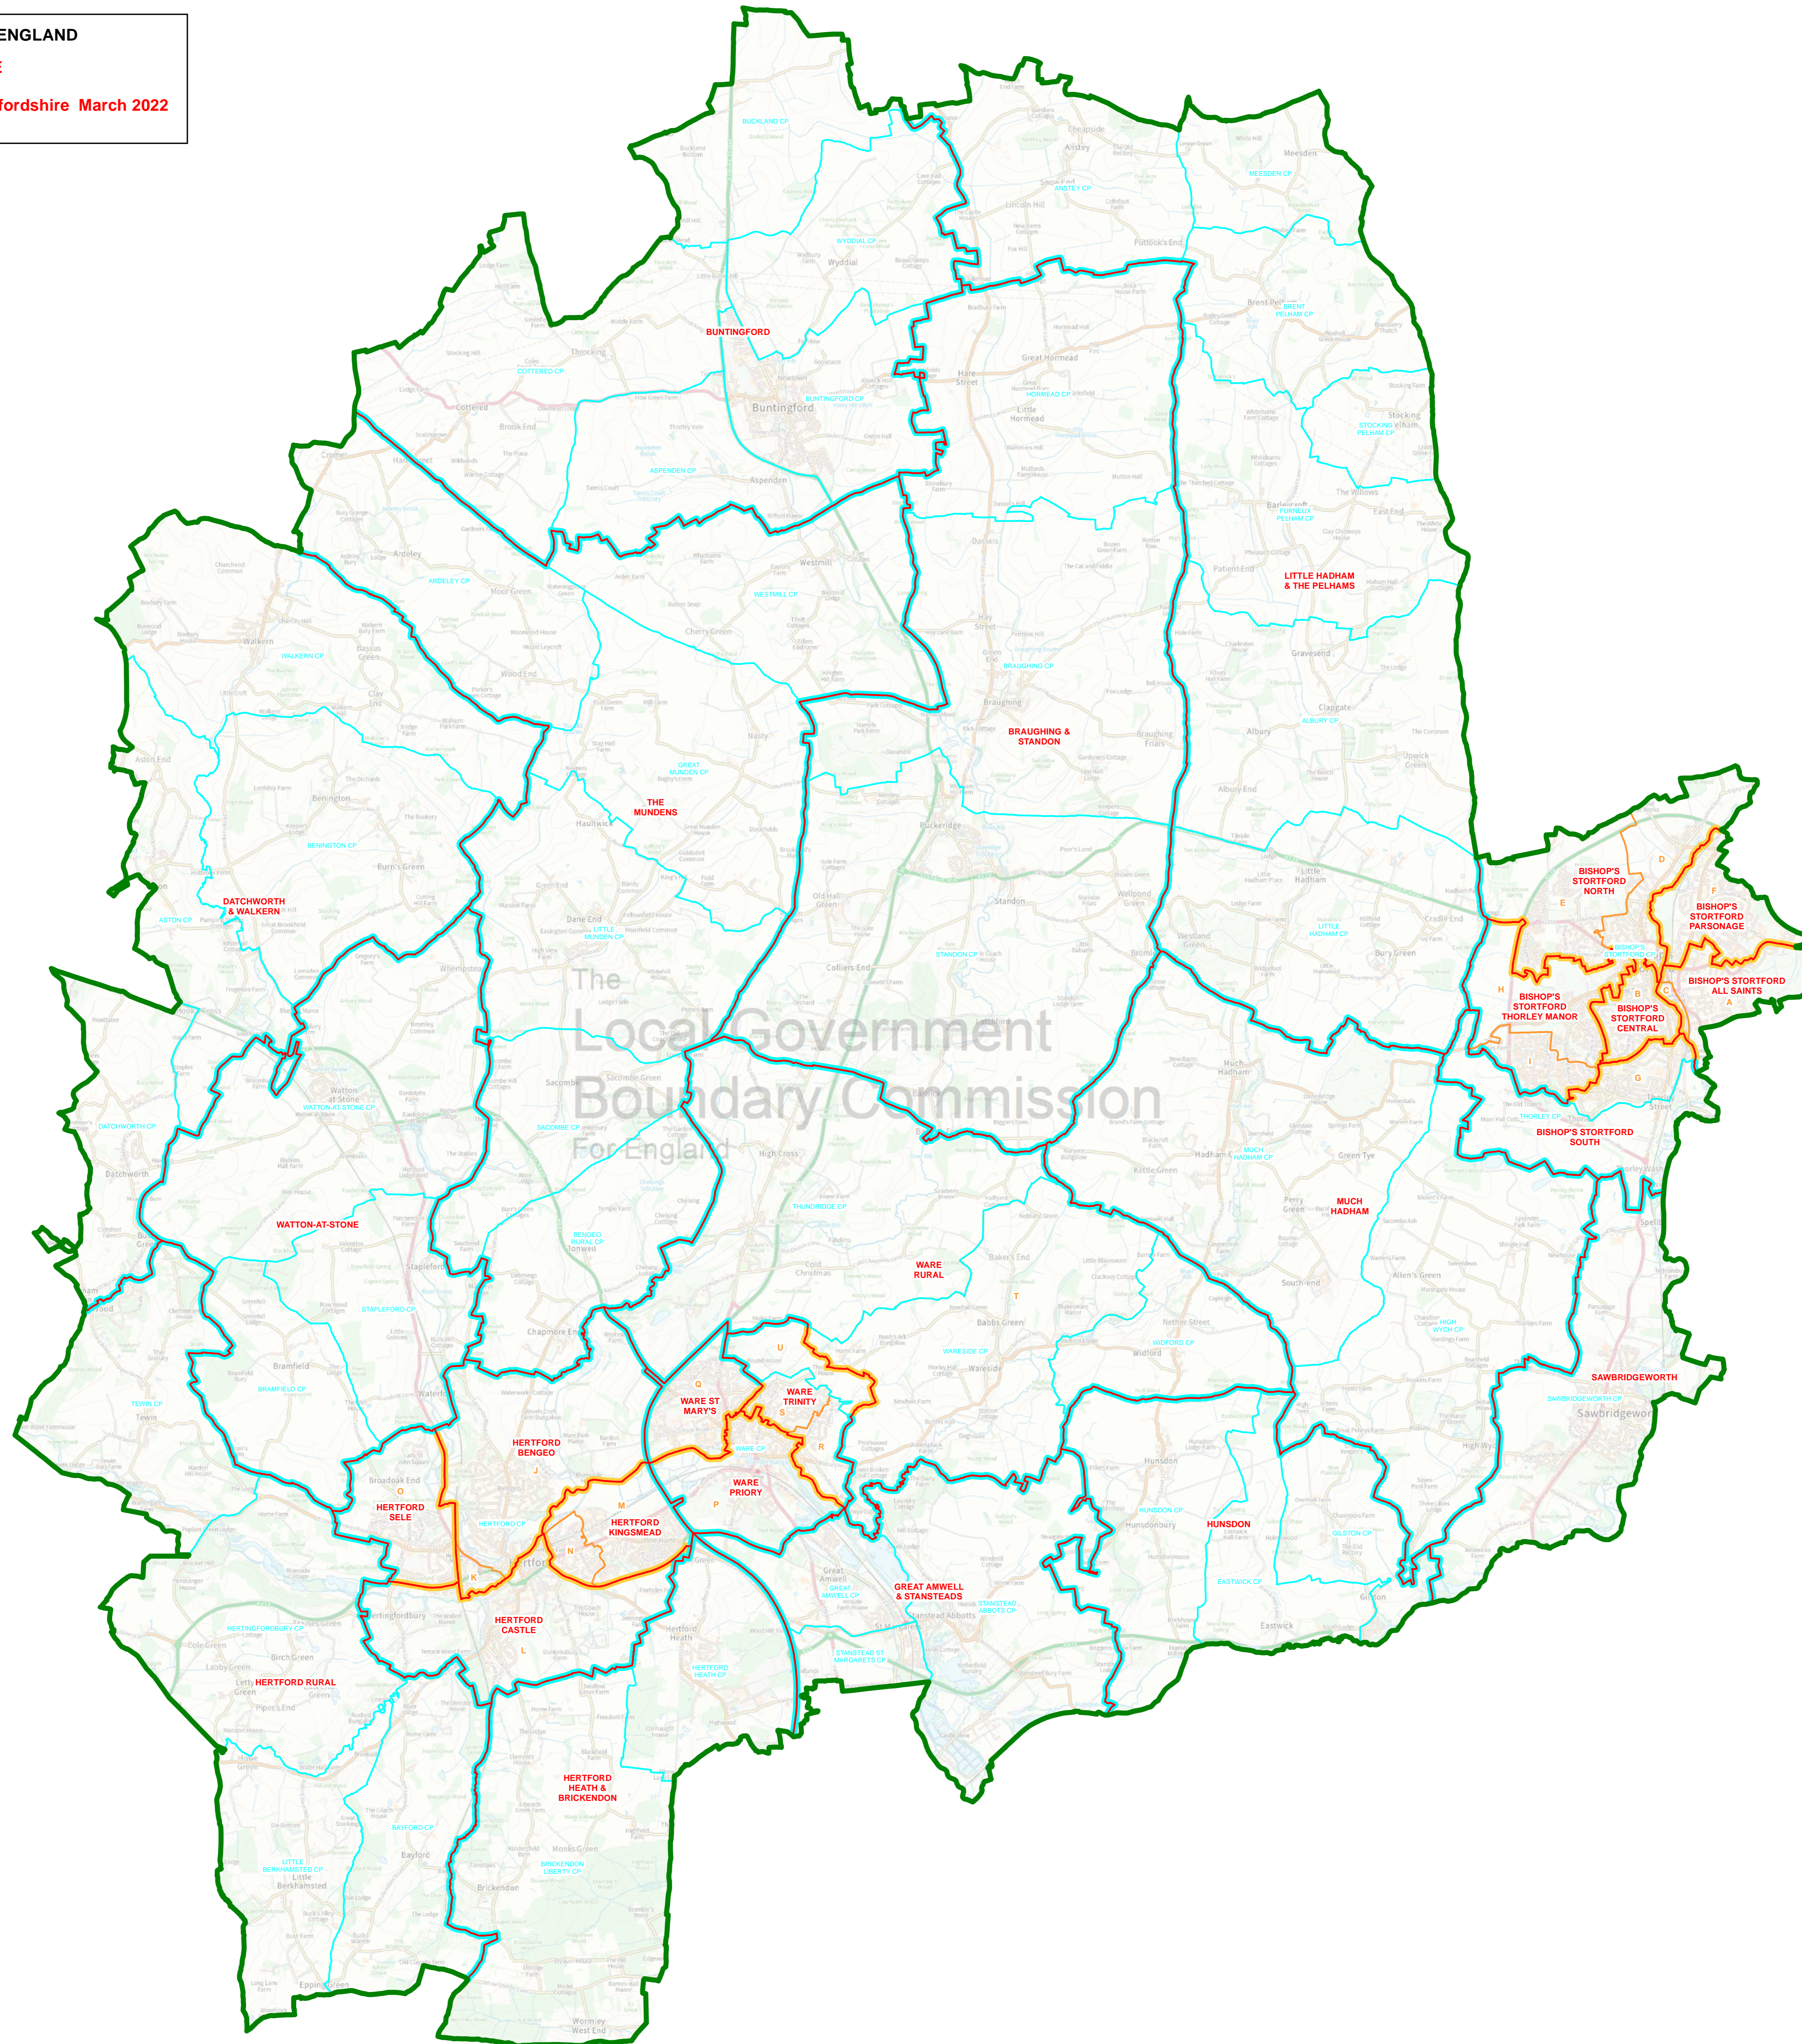

THE LOCAL GOVERNMENT BOUNDARY COMMISSION FOR ENGLAND

ELECTORAL REVIEW OF EAST HERTFORDSHIRE

Draft recommendations for ward boundaries in the district of East Hertfordshire March 2022
Sheet 1 of 1

KEY TO PARISH WARDS

BISHOP'S STORTFORD CP

HERTFORD CP

WARE CP

WARESIDE CP

- T RURAL
- U URBAN

KEY	
	DISTRICT COUNCIL BOUNDARY
	PARISH BOUNDARY
	PROPOSED PARISH WARD BOUNDARY
	PROPOSED WARD BOUNDARY COINCIDENT WITH PARISH BOUNDARY
	PROPOSED WARD BOUNDARY COINCIDENT WITH PROPOSED PARISH WARD BOUNDARY
	HUNSDON
	EASTWICK CP
	PROPOSED WARD NAME
	PARISH NAME