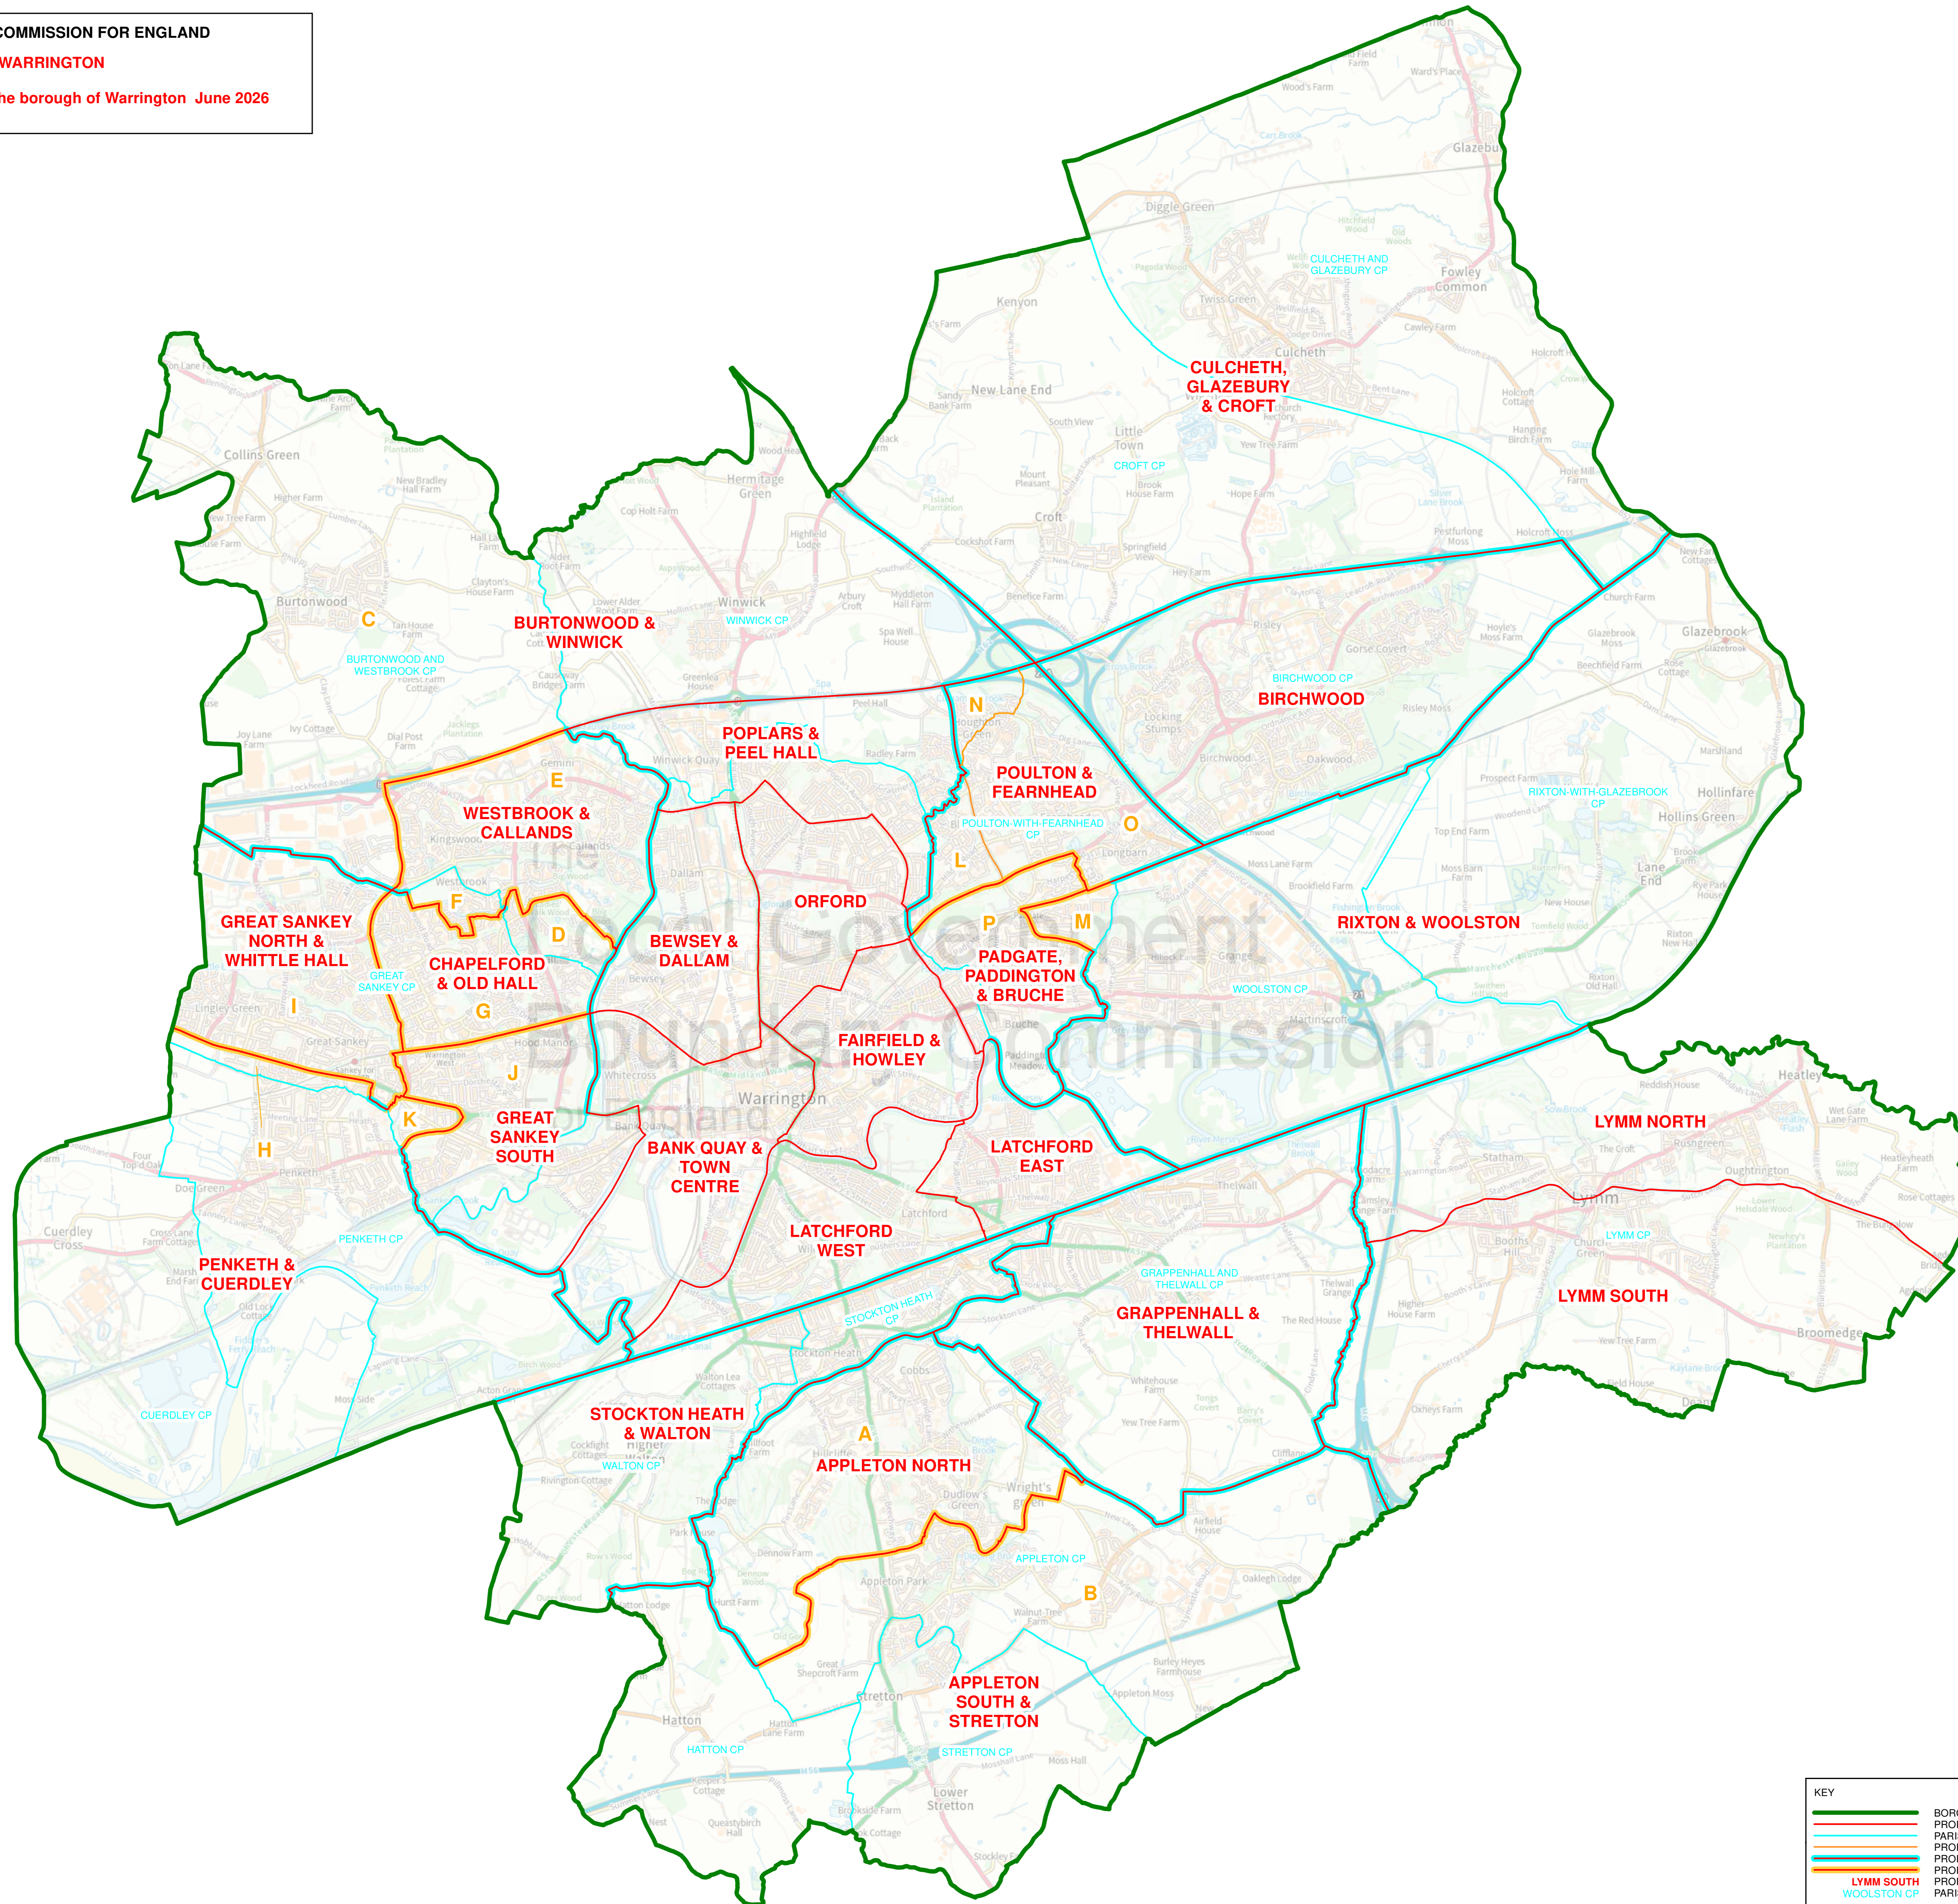

THE LOCAL GOVERNMENT BOUNDARY COMMISSION FOR ENGLAND

ELECTORAL REVIEW OF WARRINGTON

Draft recommendations for ward boundaries in the borough of Warrington June 2026
Sheet 1 of 1

KEY TO PARISH WARDS

- APPLETON CP
- A APPLETON NORTH
- B APPLETON PARK & THORN
- BURTONWOOD & WESTBROOK CP
- C BURTONWOOD
- D OLD HALL
- E WESTBROOK
- GREAT SANKEY CP
- F BLACKSHAW
- G CENTRAL
- H LIVERPOOL ROAD
- I NORTH
- J SOUTH
- K SOUTH WEST
- POULTON-WITH-FEARNHEAD CP
- L BLACKBROOK
- M BROOK
- N HOUGHTON GREEN
- O LONGBARN, FEARNHEAD & CINNAMON BROW
- P PADGATE & BRUCHE

KEY	
	BOROUGH COUNCIL BOUNDARY
	PROPOSED WARD BOUNDARY
	PARISH BOUNDARY
	PROPOSED PARISH WARD BOUNDARY
	PROPOSED WARD BOUNDARY COINCIDENT WITH PARISH BOUNDARY
	PROPOSED WARD BOUNDARY COINCIDENT WITH PROPOSED PARISH WARD BOUNDARY
	LYMME NORTH
	WOOLSTON CP
	PARISH NAME