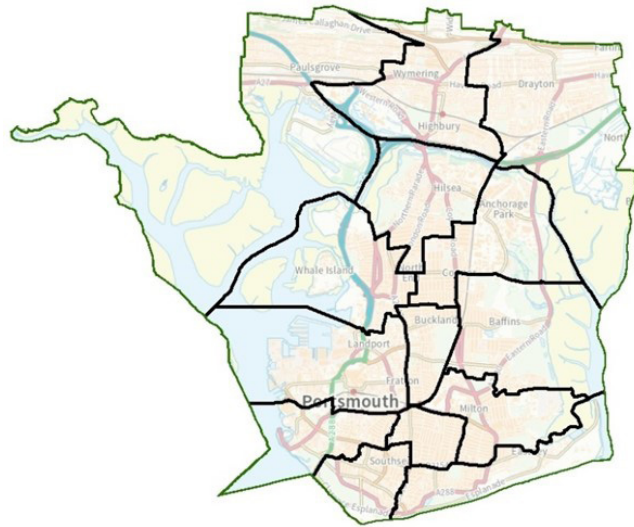

Have your say

Portsmouth

Electoral Review

The Local Government Boundary Commission for England is asking for your views on our electoral review of Portsmouth. The review will agree new ward boundaries across the council.

- Do you have suggestions about where your ward boundaries should be?
- Where do people in your area go to access local facilities, such as shops and leisure activities?
- Which areas do you identify as your local community?