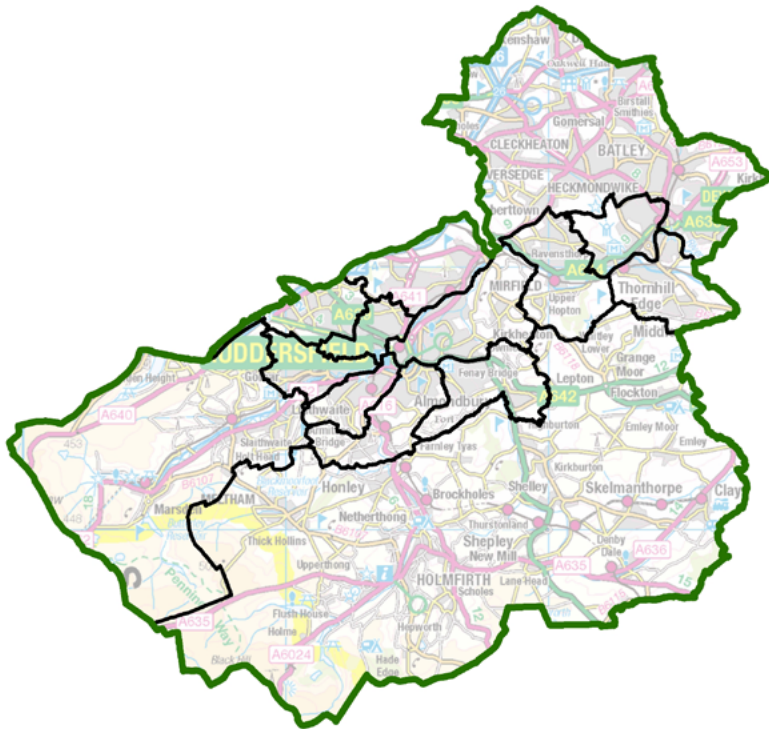

# Kirklees Electoral Review

The Local Government Boundary Commission for England is asking for your views on proposed new electoral arrangements for Kirklees.

We want to hear your thoughts on proposed ward boundaries in: