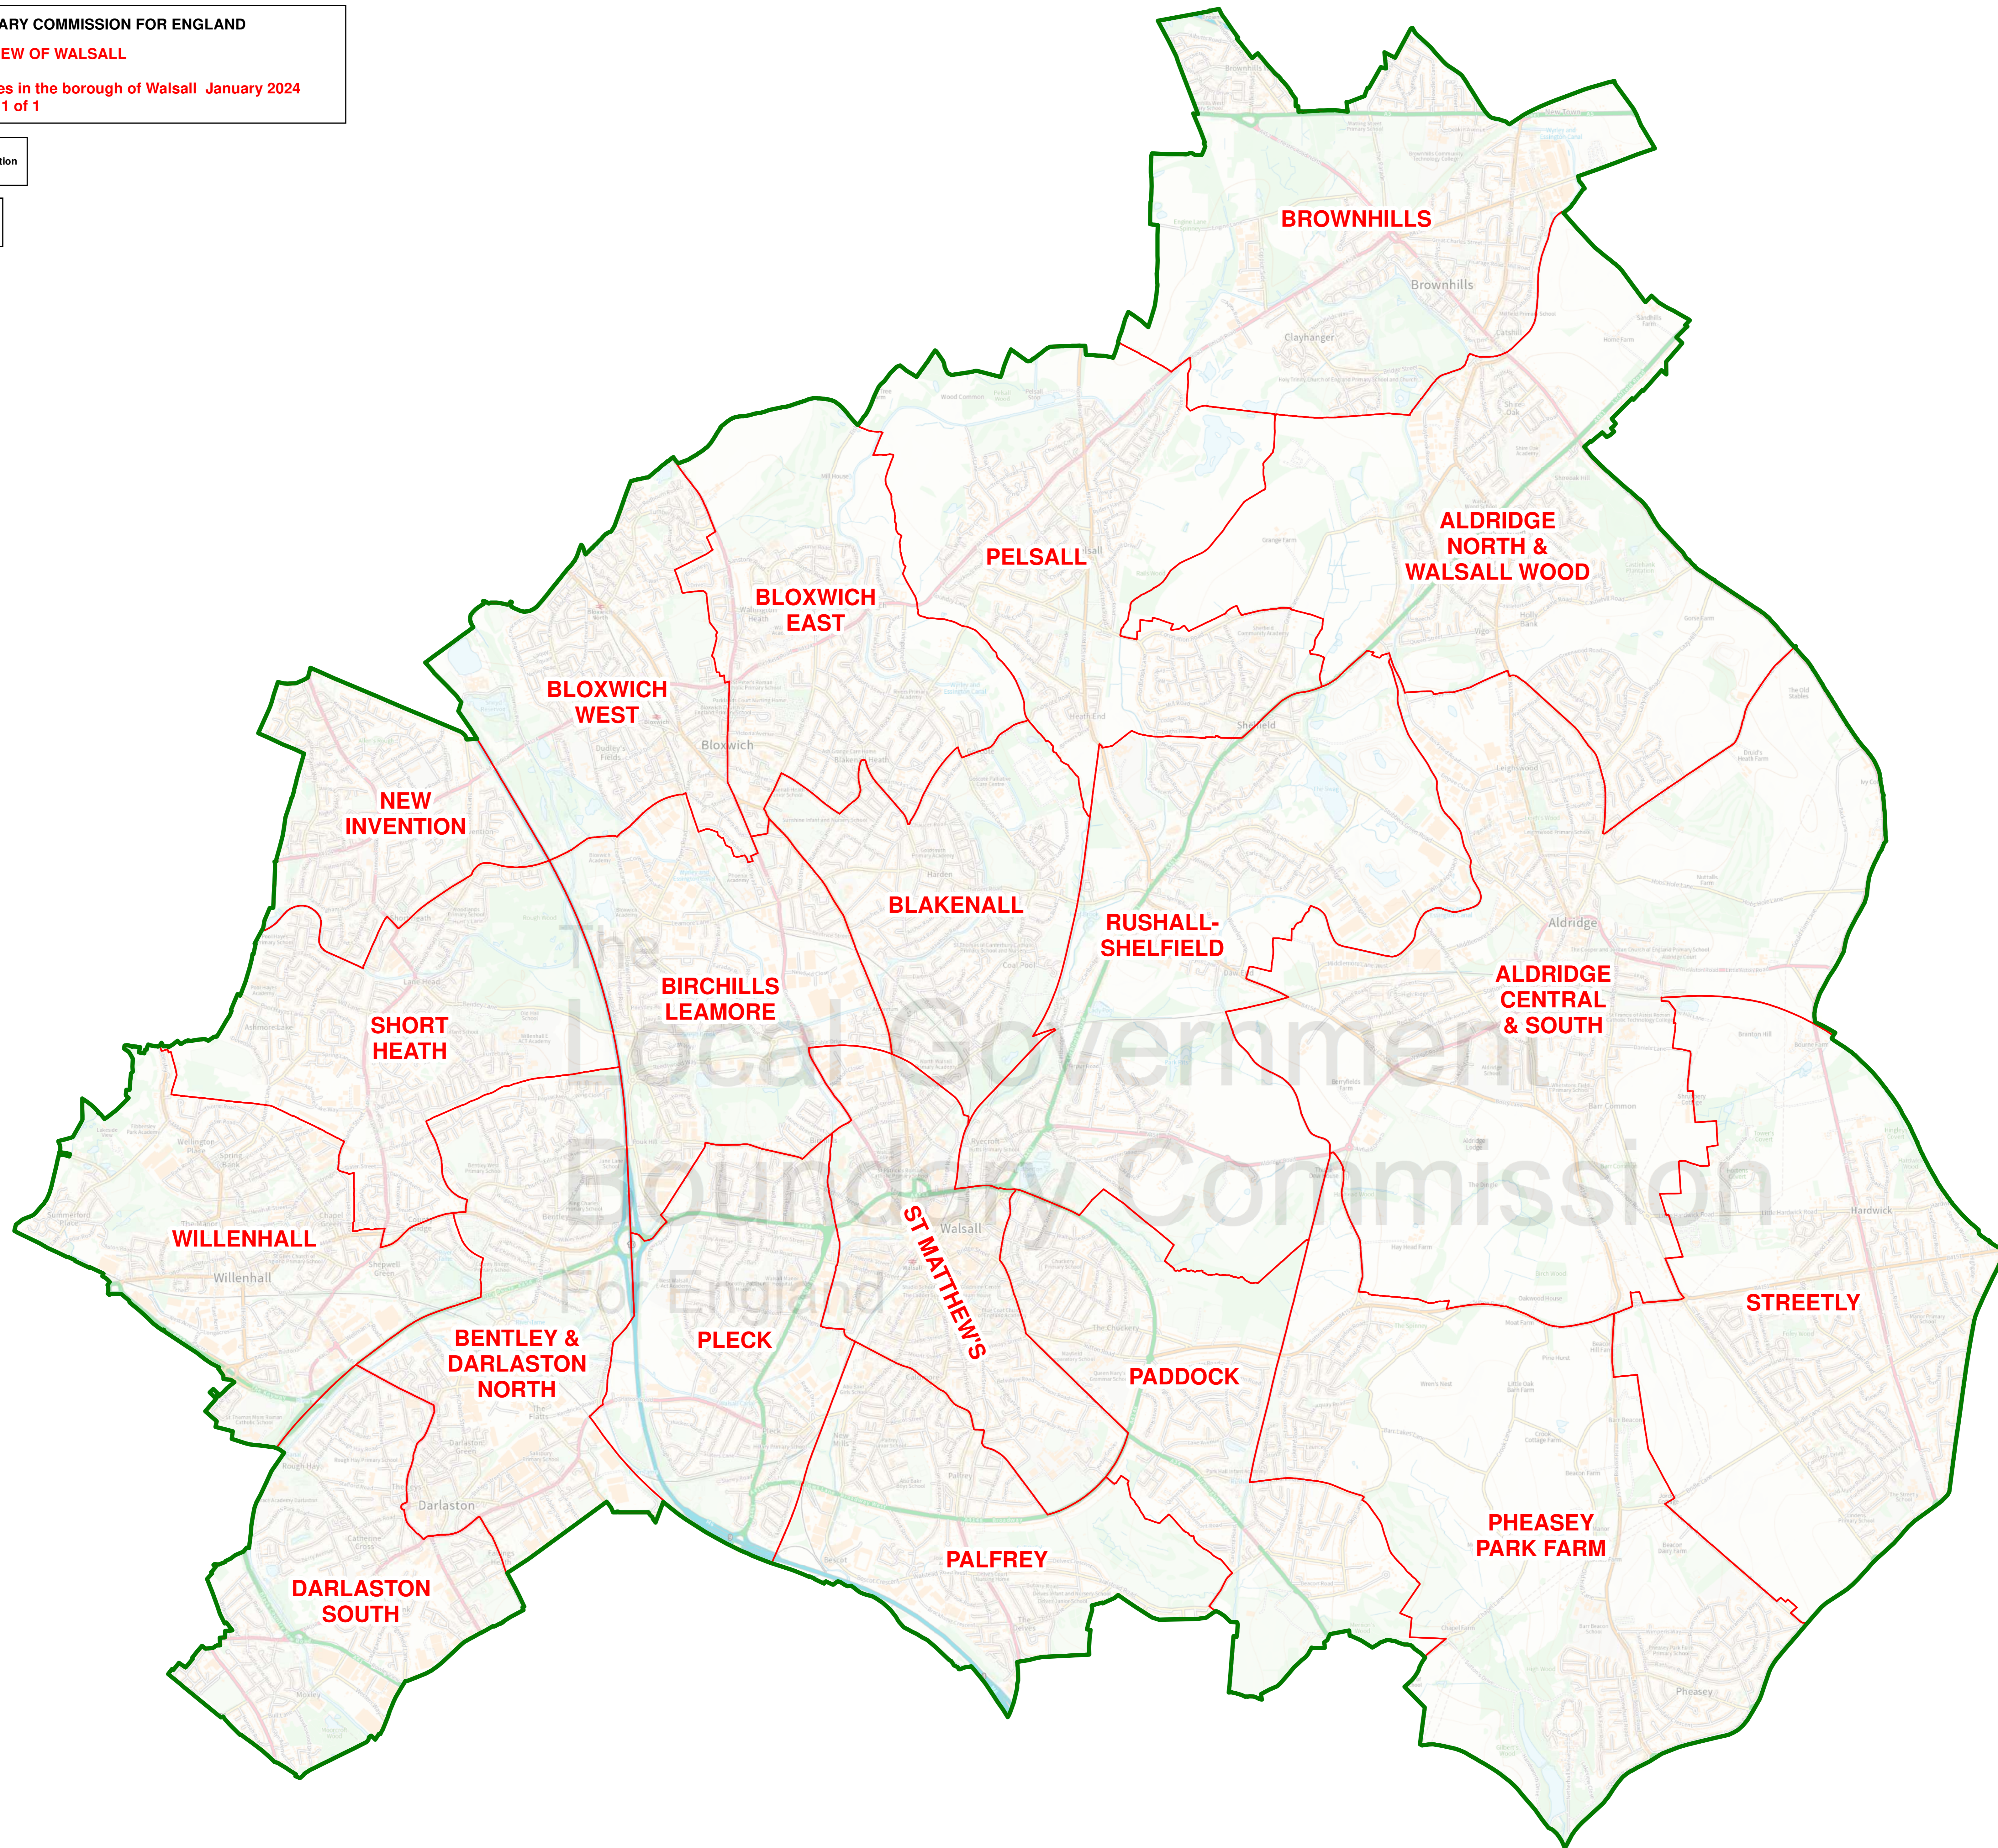

THE LOCAL GOVERNMENT BOUNDARY COMMISSION FOR ENGLAND

ELECTORAL REVIEW OF WALSALL

Draft recommendations for ward boundaries in the borough of Walsall January 2024
Sheet 1 of 1

KEY	
	BOROUGH COUNCIL BOUNDARY
	PROPOSED WARD BOUNDARY
	PROPOSED WARD NAME