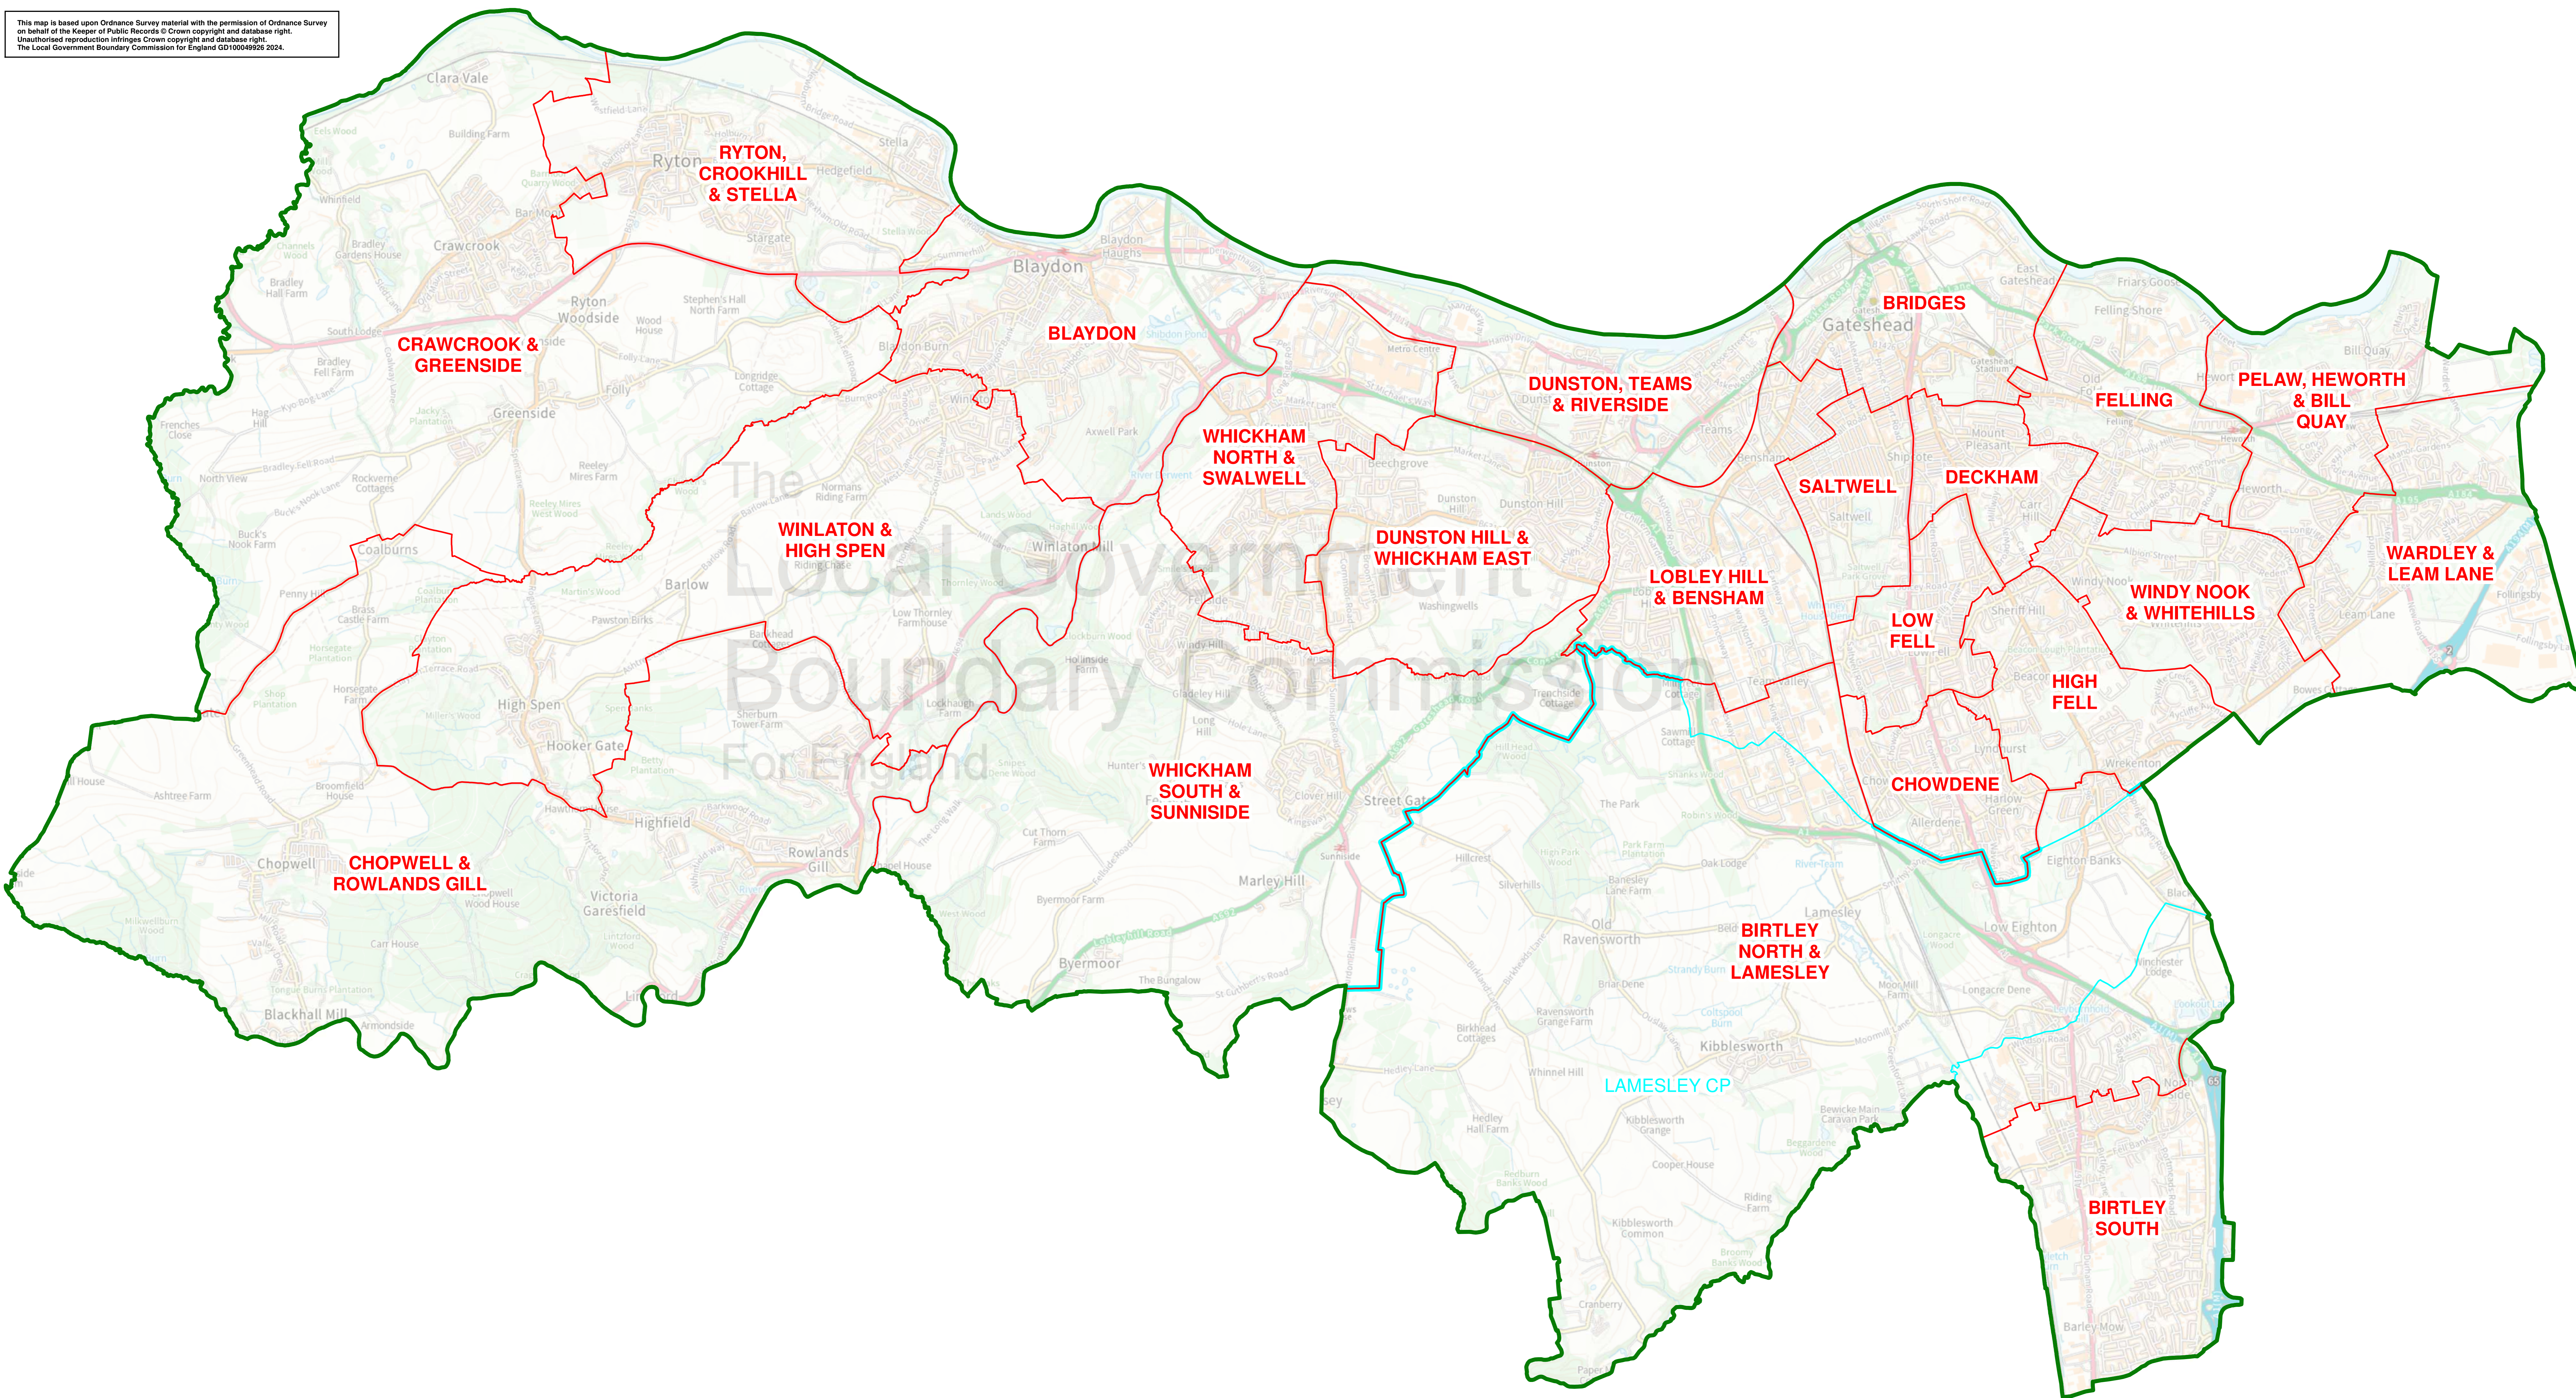

THE LOCAL GOVERNMENT BOUNDARY COMMISSION FOR ENGLAND

ELECTORAL REVIEW OF GATESHEAD

Draft recommendations for ward boundaries in the borough of Gateshead January 2024
Sheet 1 of 1

KEY	
	BOROUGH COUNCIL BOUNDARY
	PROPOSED WARD BOUNDARY
	PARISH BOUNDARY
	PROPOSED WARD BOUNDARY COINCIDENT WITH PARISH BOUNDARY
	PROPOSED WARD NAME
	PARISH NAME